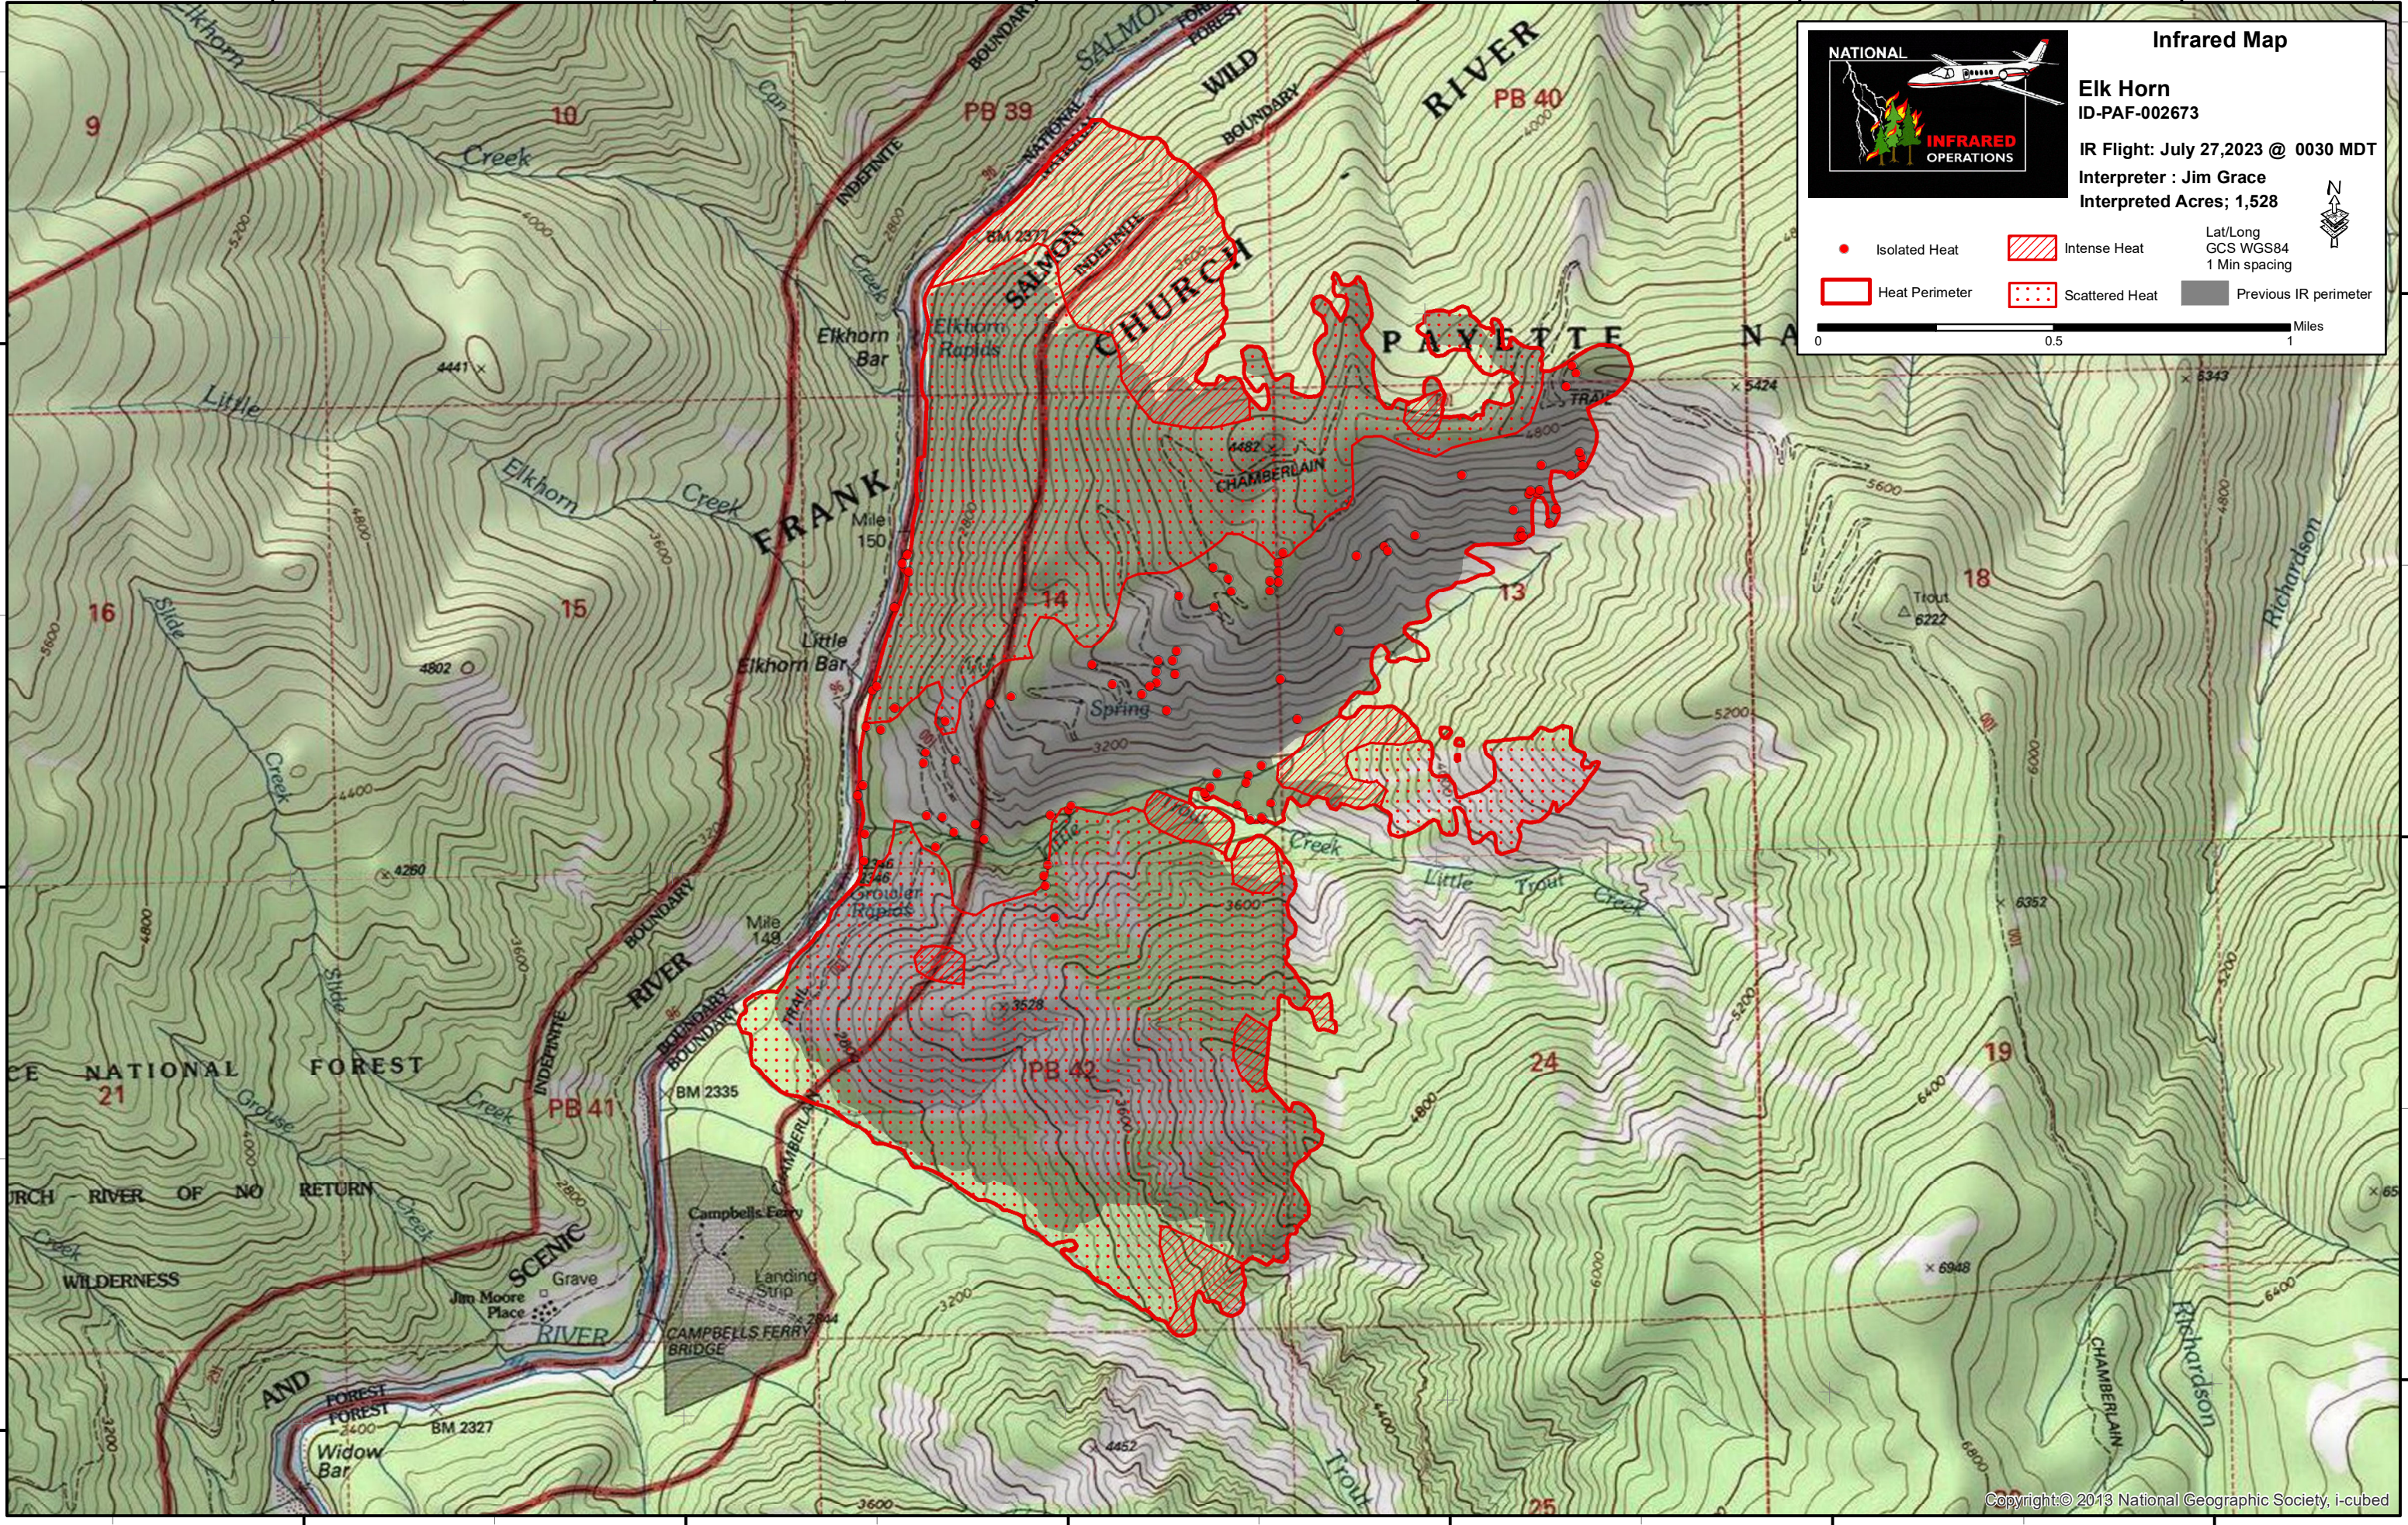

115°21'0"W

115°20'0"W

115°19'0"W

115°18'0"W

115°17'0"W

115°16'0"W

45°31'0"N

45°30'0"N

45°29'0"N

45°31'0"N

45°30'0"N

45°29'0"N

**NATIONAL**  
**INFRARED**  
**OPERATIONS**

**Infrared Map**

**Elk Horn**  
ID-PAF-002673

IR Flight: July 27, 2023 @ 0030 MDT

Interpreter : Jim Grace

Interpreted Acres; 1,528

Lat/Long  
GCS WGS84  
1 Min spacing

Isolated Heat

Intense Heat

Scattered Heat

Heat Perimeter

Previous IR perimeter

0 0.5 1 Miles