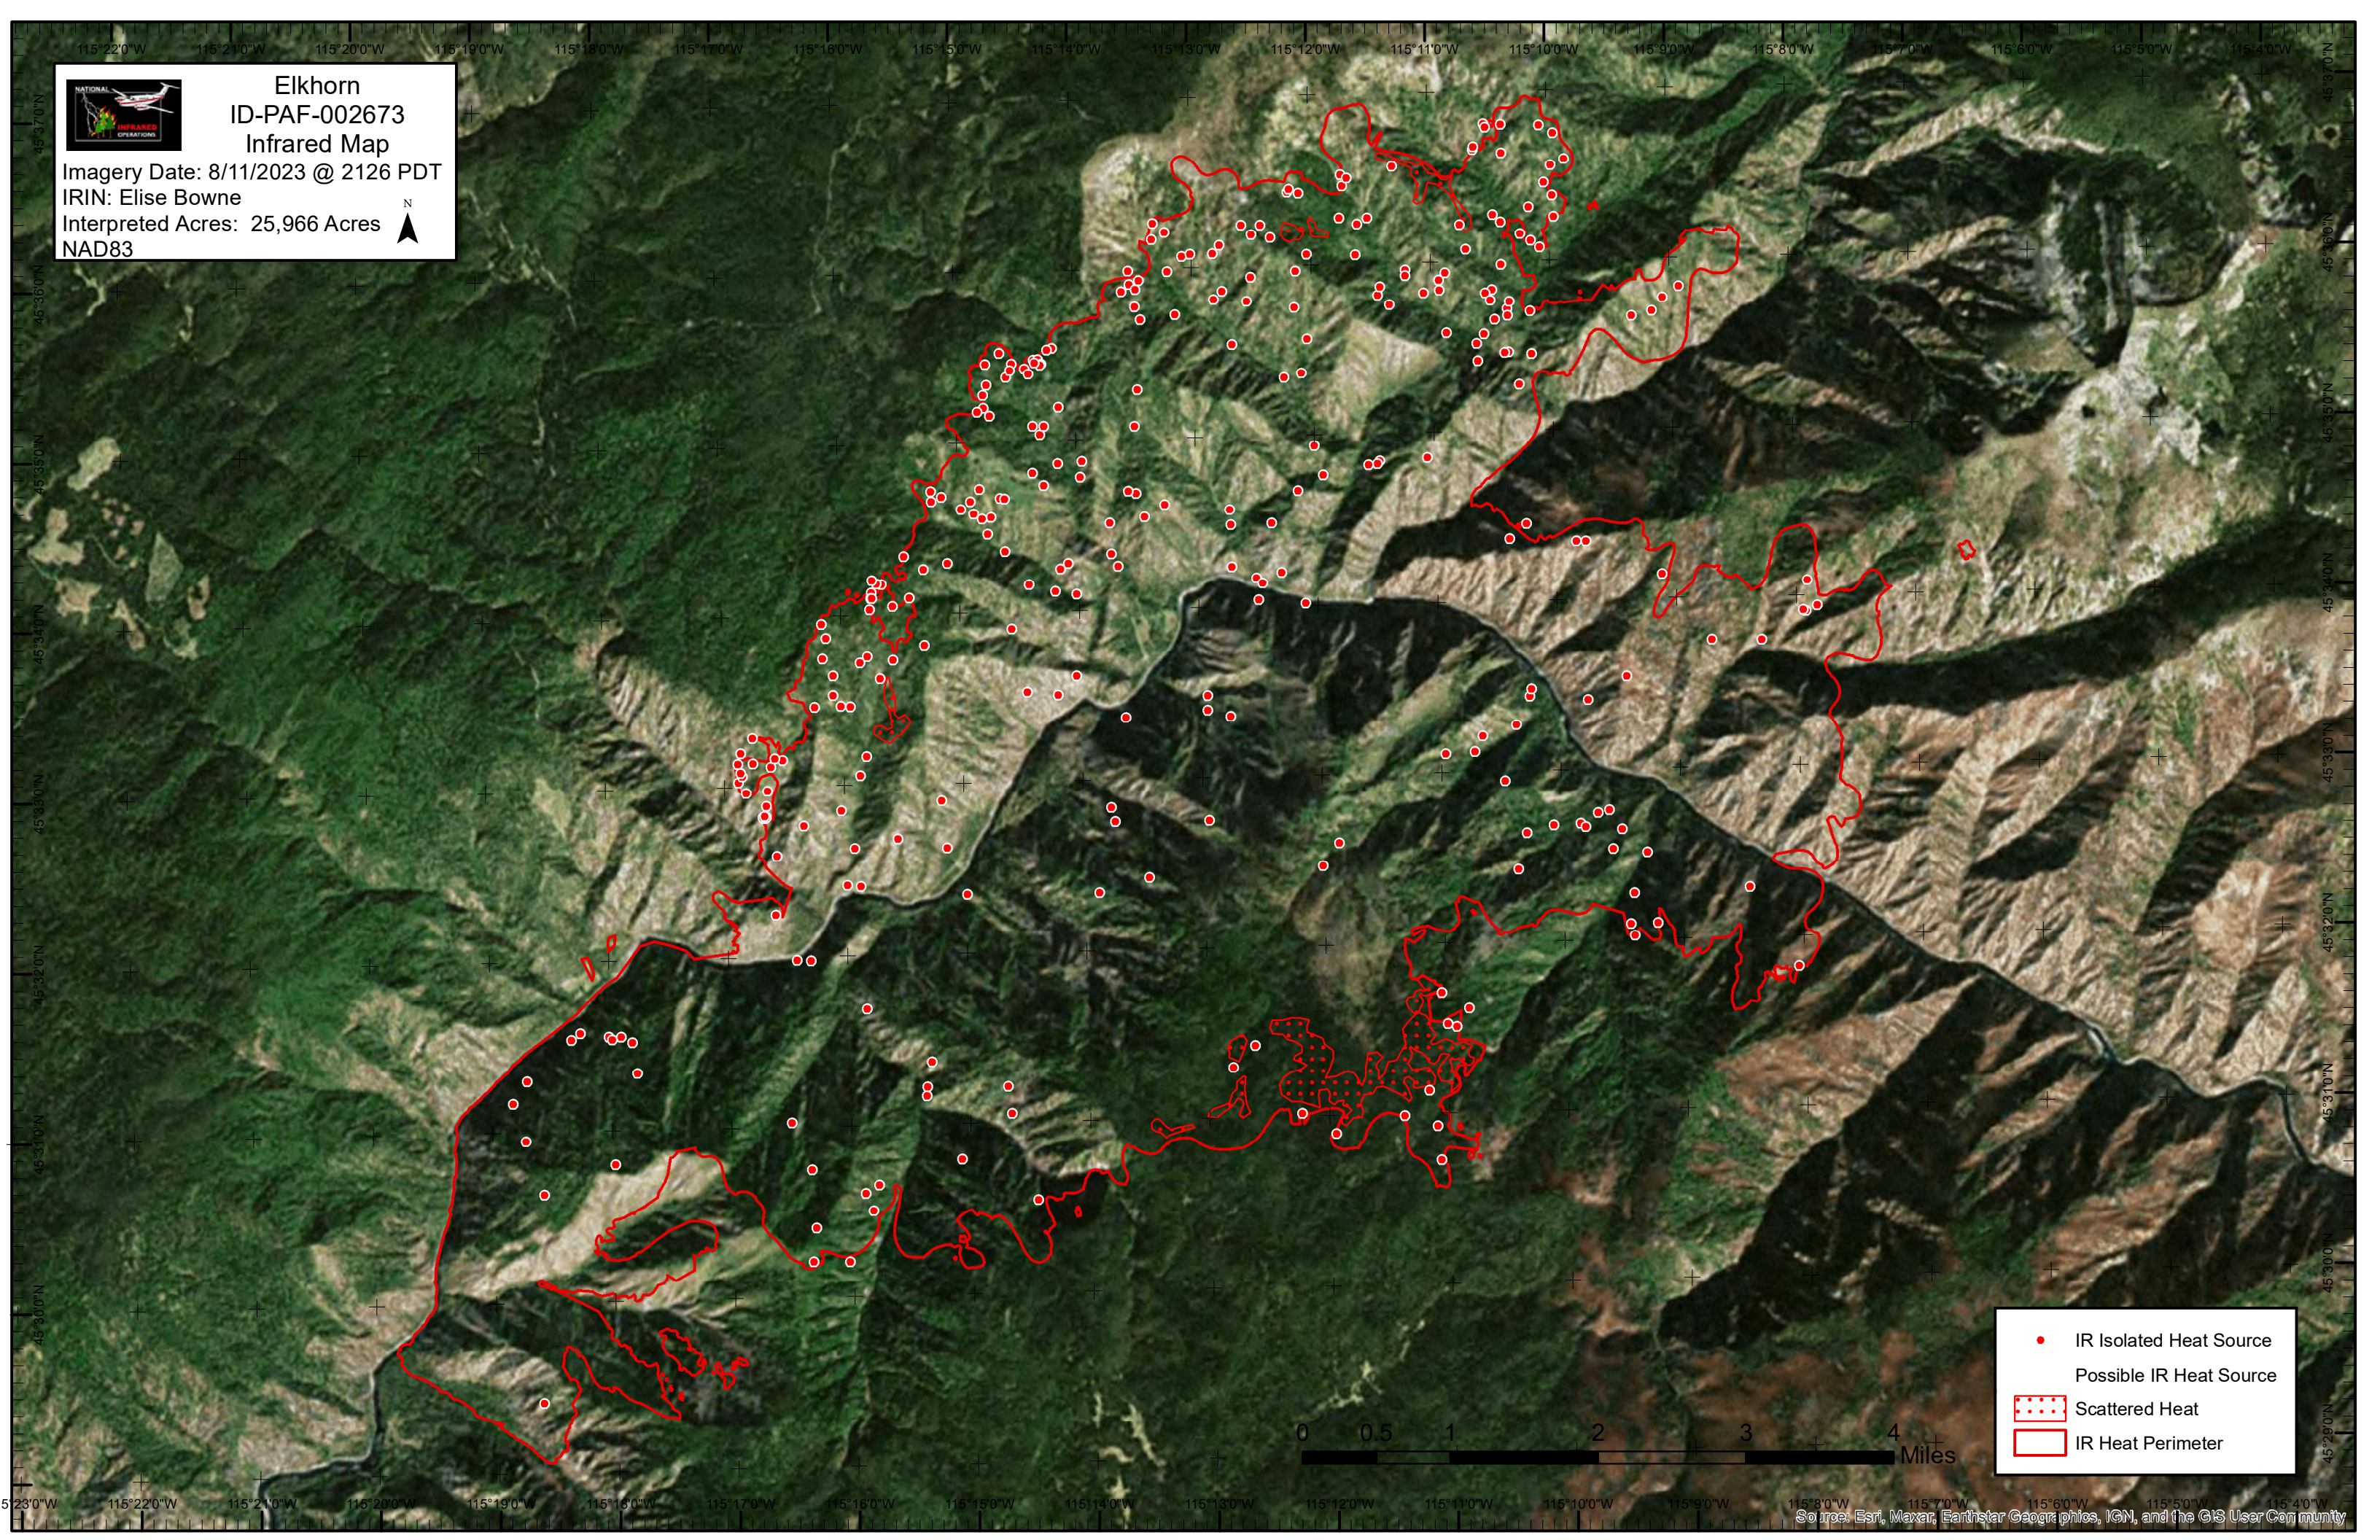


 **Elkhorn**
ID-PAF-002673
Infrared Map
Imagery Date: 8/11/2023 @ 2126 PDT
IRIN: Elise Bowne
Interpreted Acres: 25,966 Acres
NAD83

- IR Isolated Heat Source
- Possible IR Heat Source
- ▨ Scattered Heat
- ▭ IR Heat Perimeter