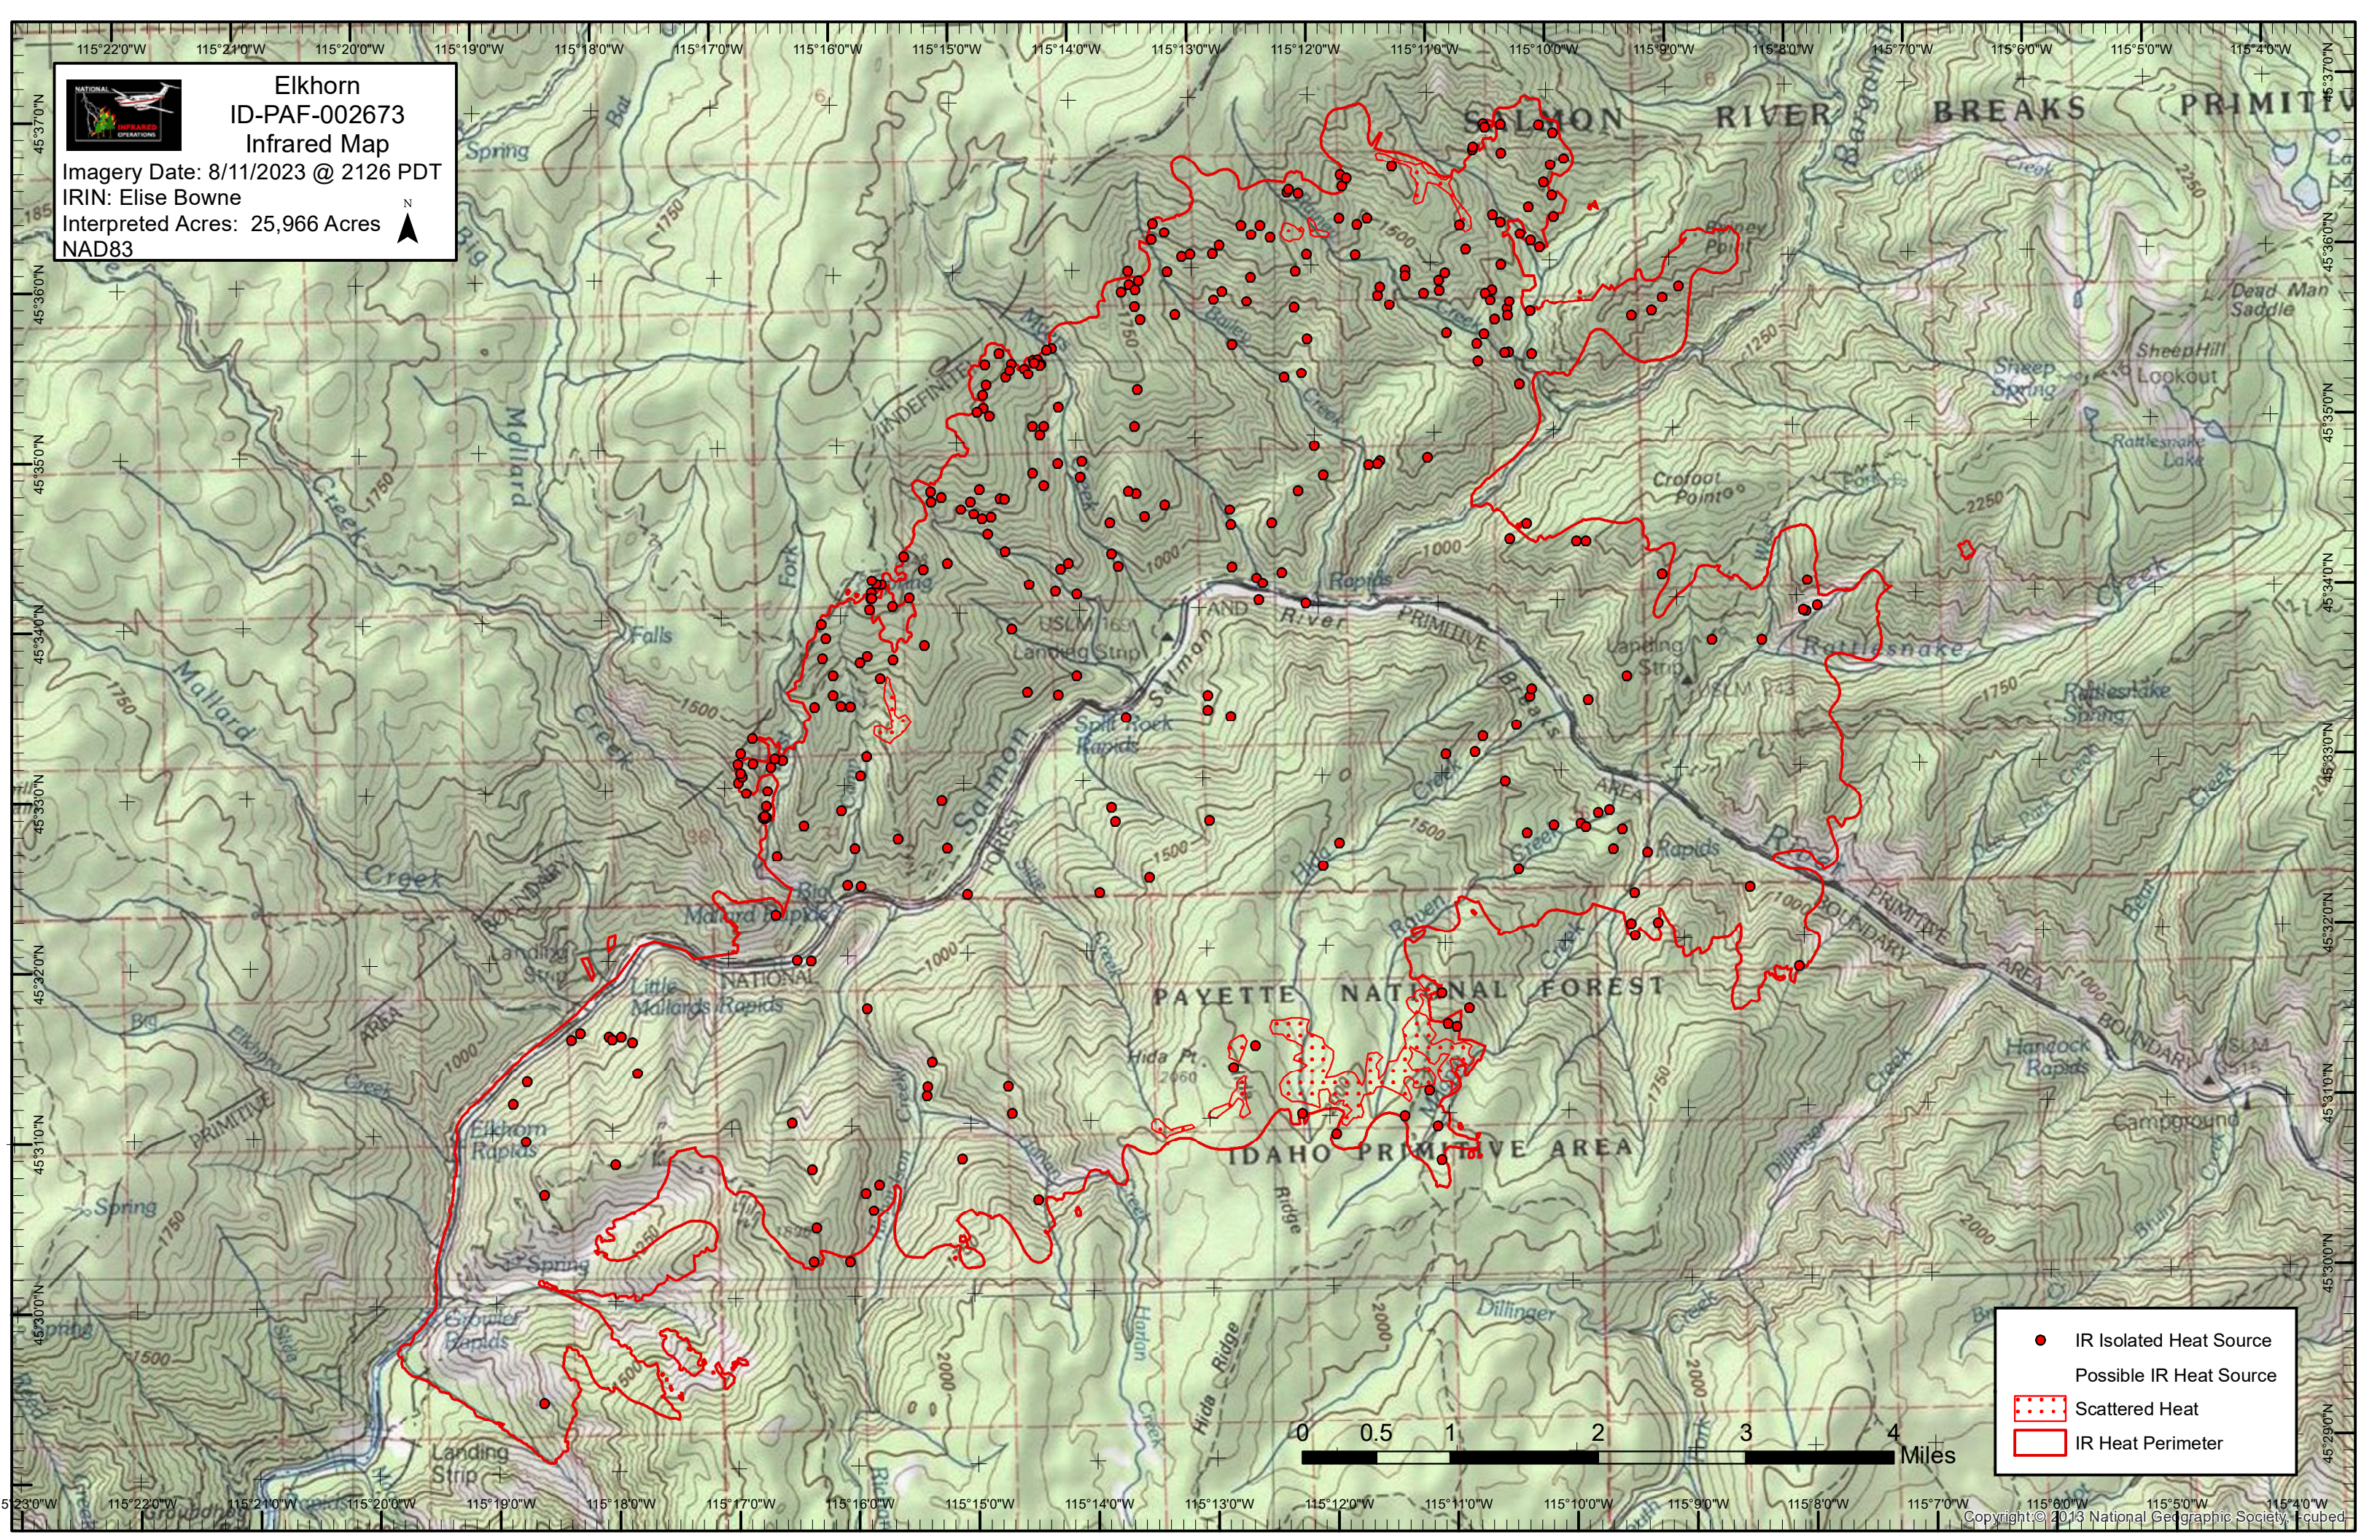

Elkhorn
ID-PAF-002673
Infrared Map

Imagery Date: 8/11/2023 @ 2126 PDT
 IRIN: Elise Bowne
 Interpreted Acres: 25,966 Acres
 NAD83

	IR Isolated Heat Source
	Possible IR Heat Source
	Scattered Heat
	IR Heat Perimeter