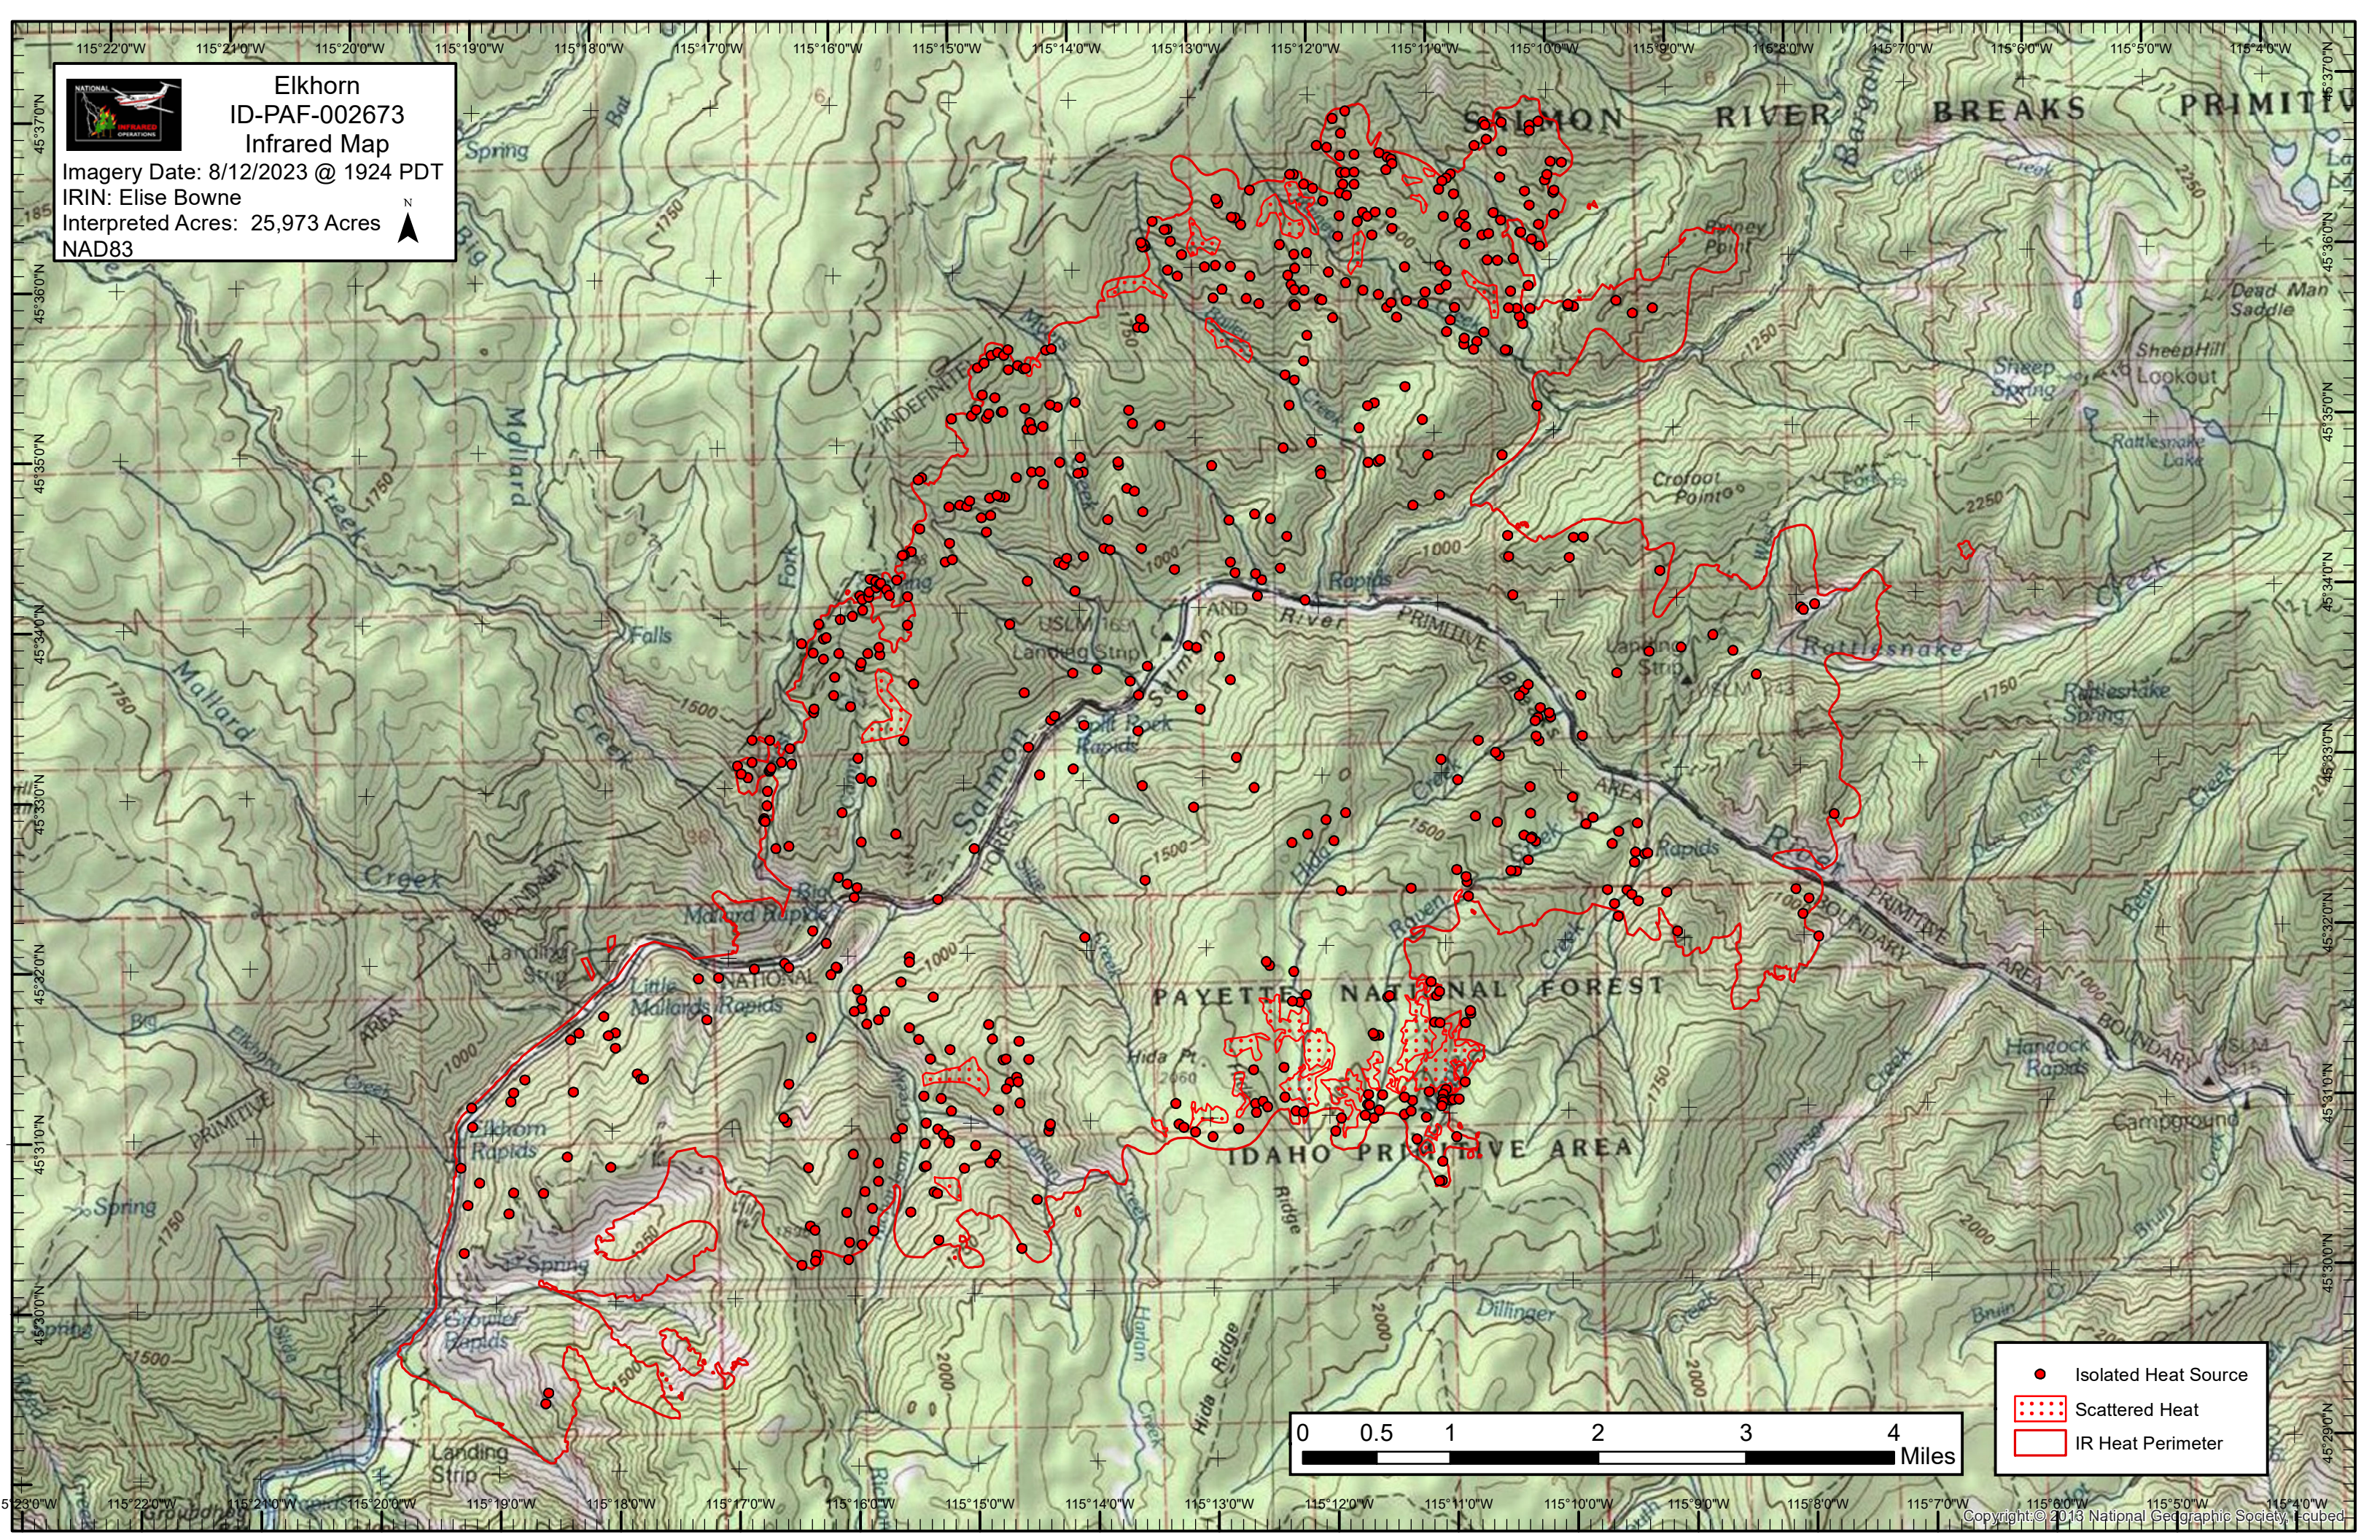

Elkhorn
ID-PAF-002673
Infrared Map

Imagery Date: 8/12/2023 @ 1924 PDT
 IRIN: Elise Bowne
 Interpreted Acres: 25,973 Acres
 NAD83

- Isolated Heat Source
- Scattered Heat
- IR Heat Perimeter