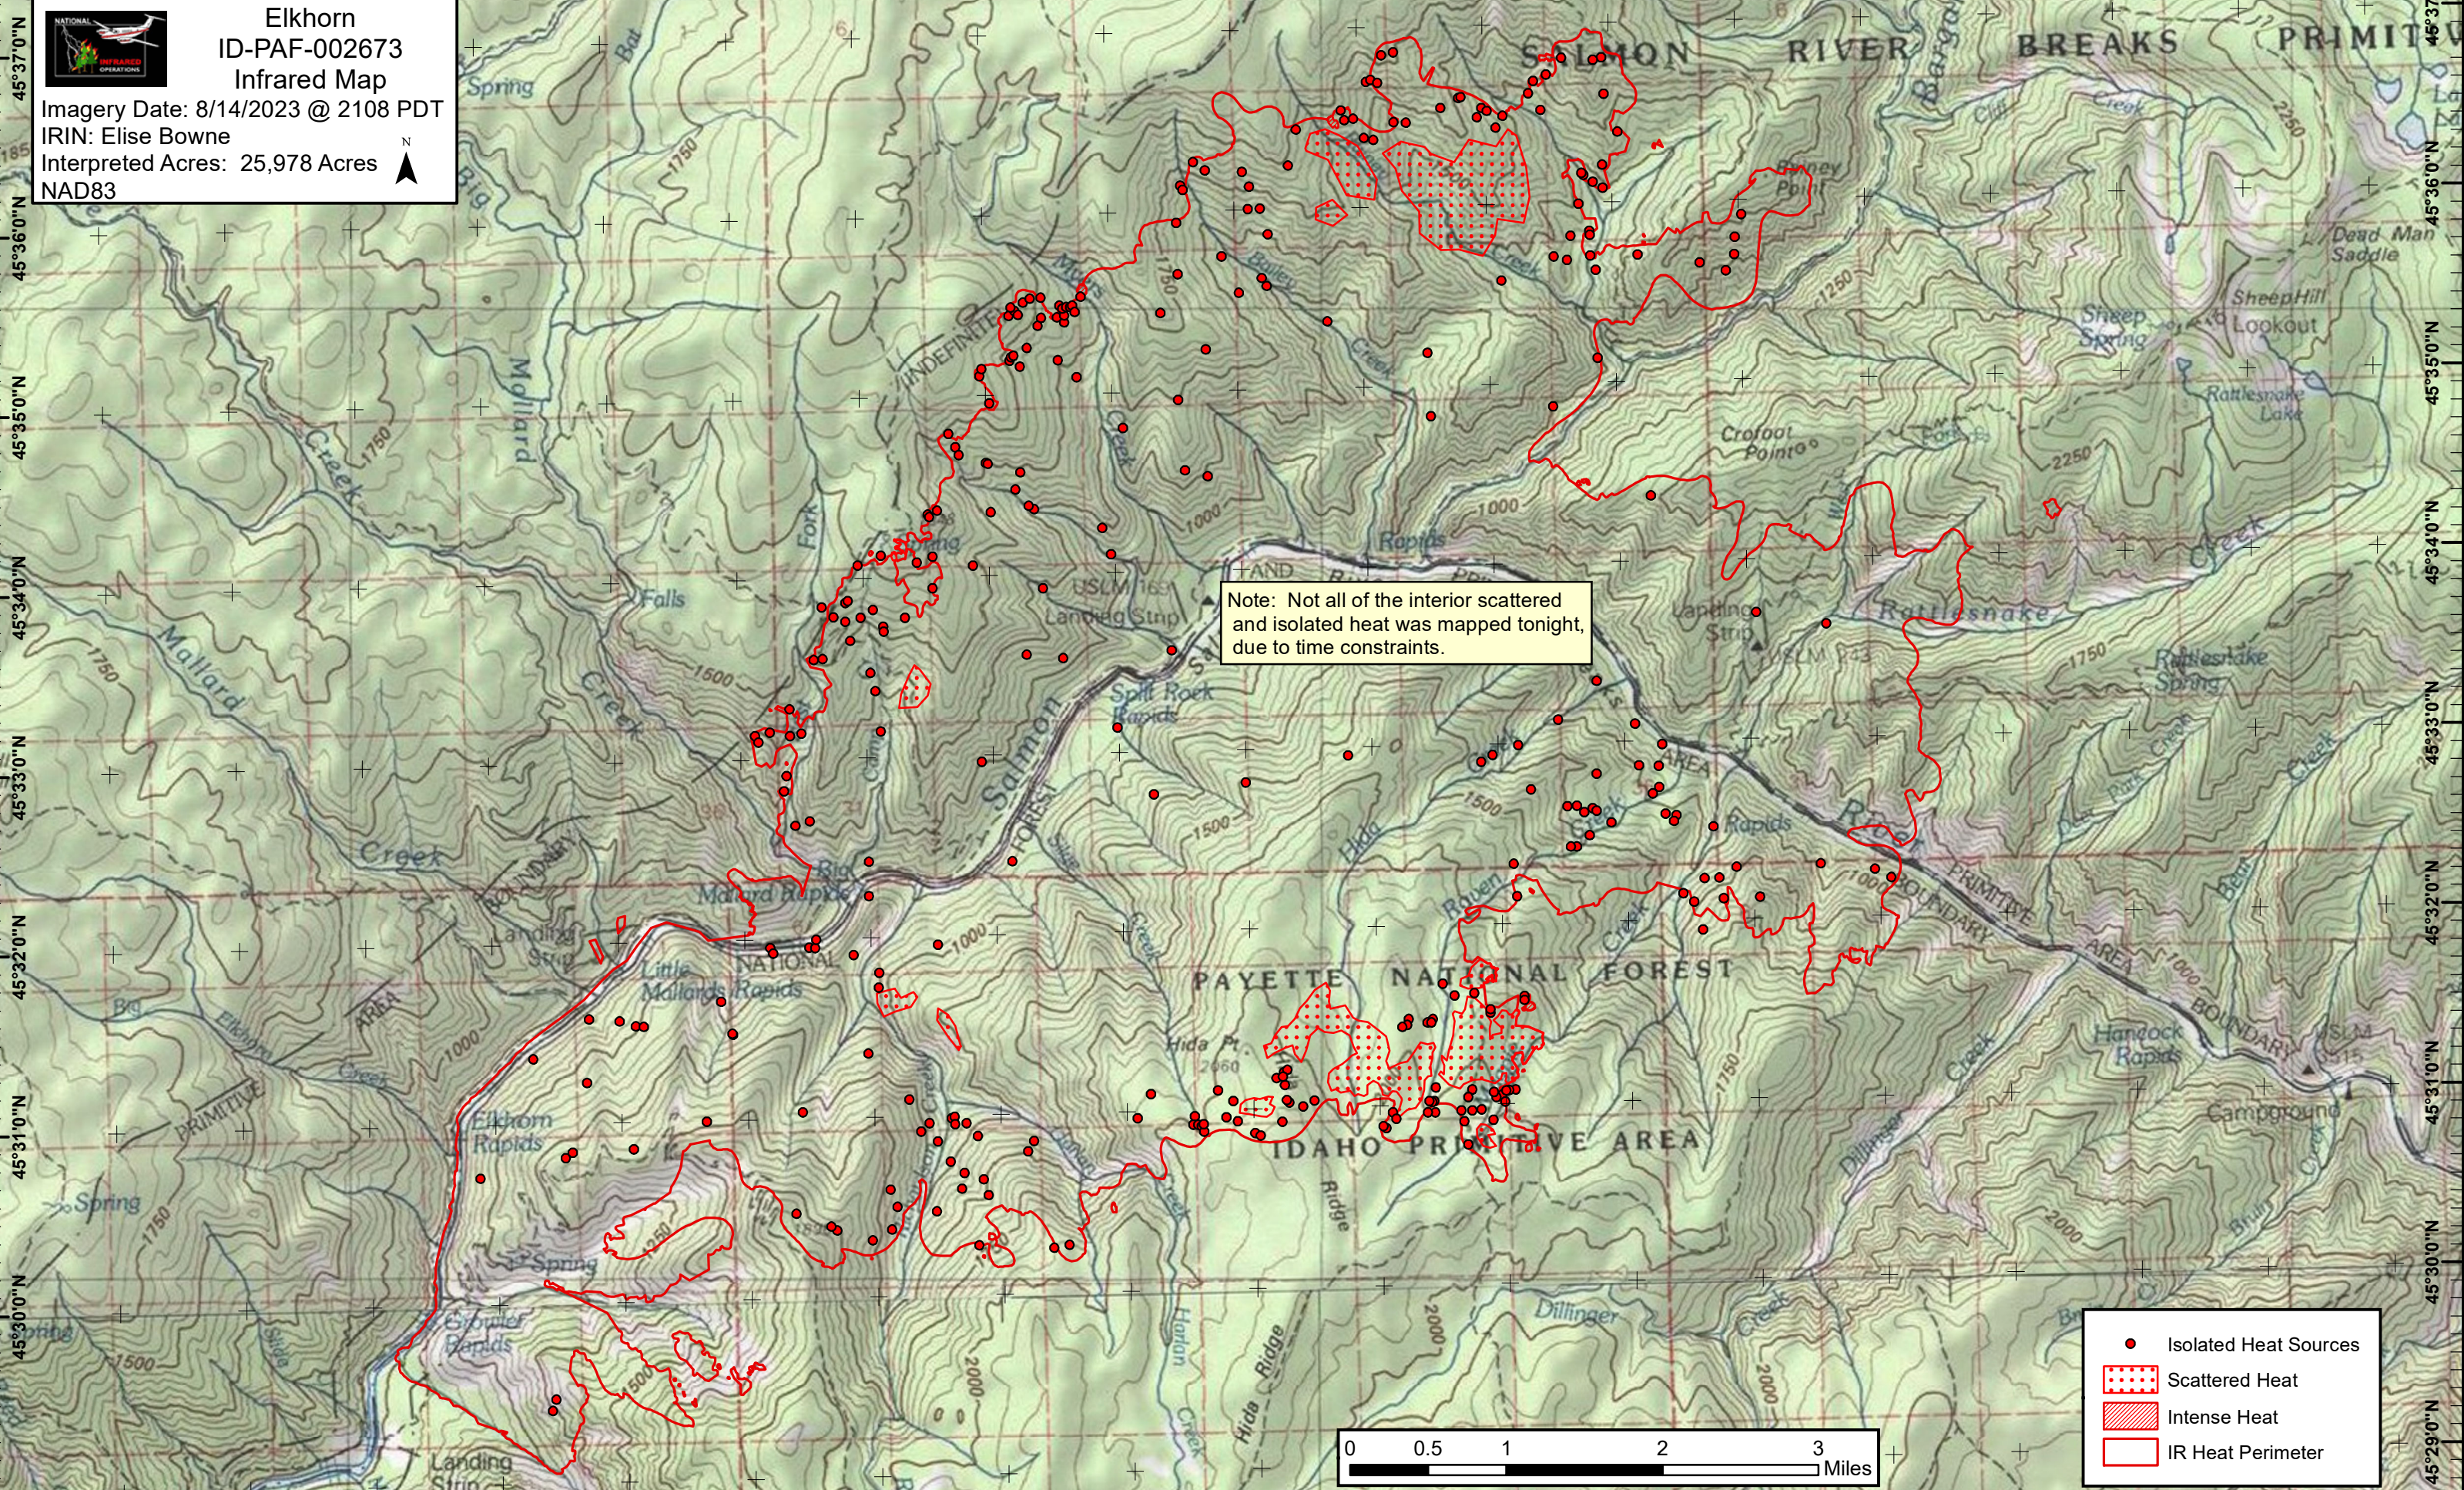

115°22'0"W 115°24'0"W 115°20'0"W 115°19'0"W 115°18'0"W 115°17'0"W 115°16'0"W 115°15'0"W 115°14'0"W 115°13'0"W 115°12'0"W 115°11'0"W 115°10'0"W 115°9'0"W 115°8'0"W 115°7'0"W 115°6'0"W 115°5'0"W 115°4'0"W

Elkhorn
 ID-PAF-002673
 Infrared Map
 Imagery Date: 8/14/2023 @ 2108 PDT
 IRIN: Elise Bowne
 Interpreted Acres: 25,978 Acres
 NAD83

Note: Not all of the interior scattered and isolated heat was mapped tonight, due to time constraints.

- Isolated Heat Sources
- Scattered Heat
- Intense Heat
- IR Heat Perimeter

115°23'0"W 115°22'0"W 115°21'0"W 115°20'0"W 115°19'0"W 115°18'0"W 115°17'0"W 115°16'0"W 115°15'0"W 115°14'0"W 115°13'0"W 115°12'0"W 115°11'0"W 115°10'0"W 115°9'0"W 115°8'0"W 115°7'0"W 115°6'0"W 115°5'0"W 115°4'0"W