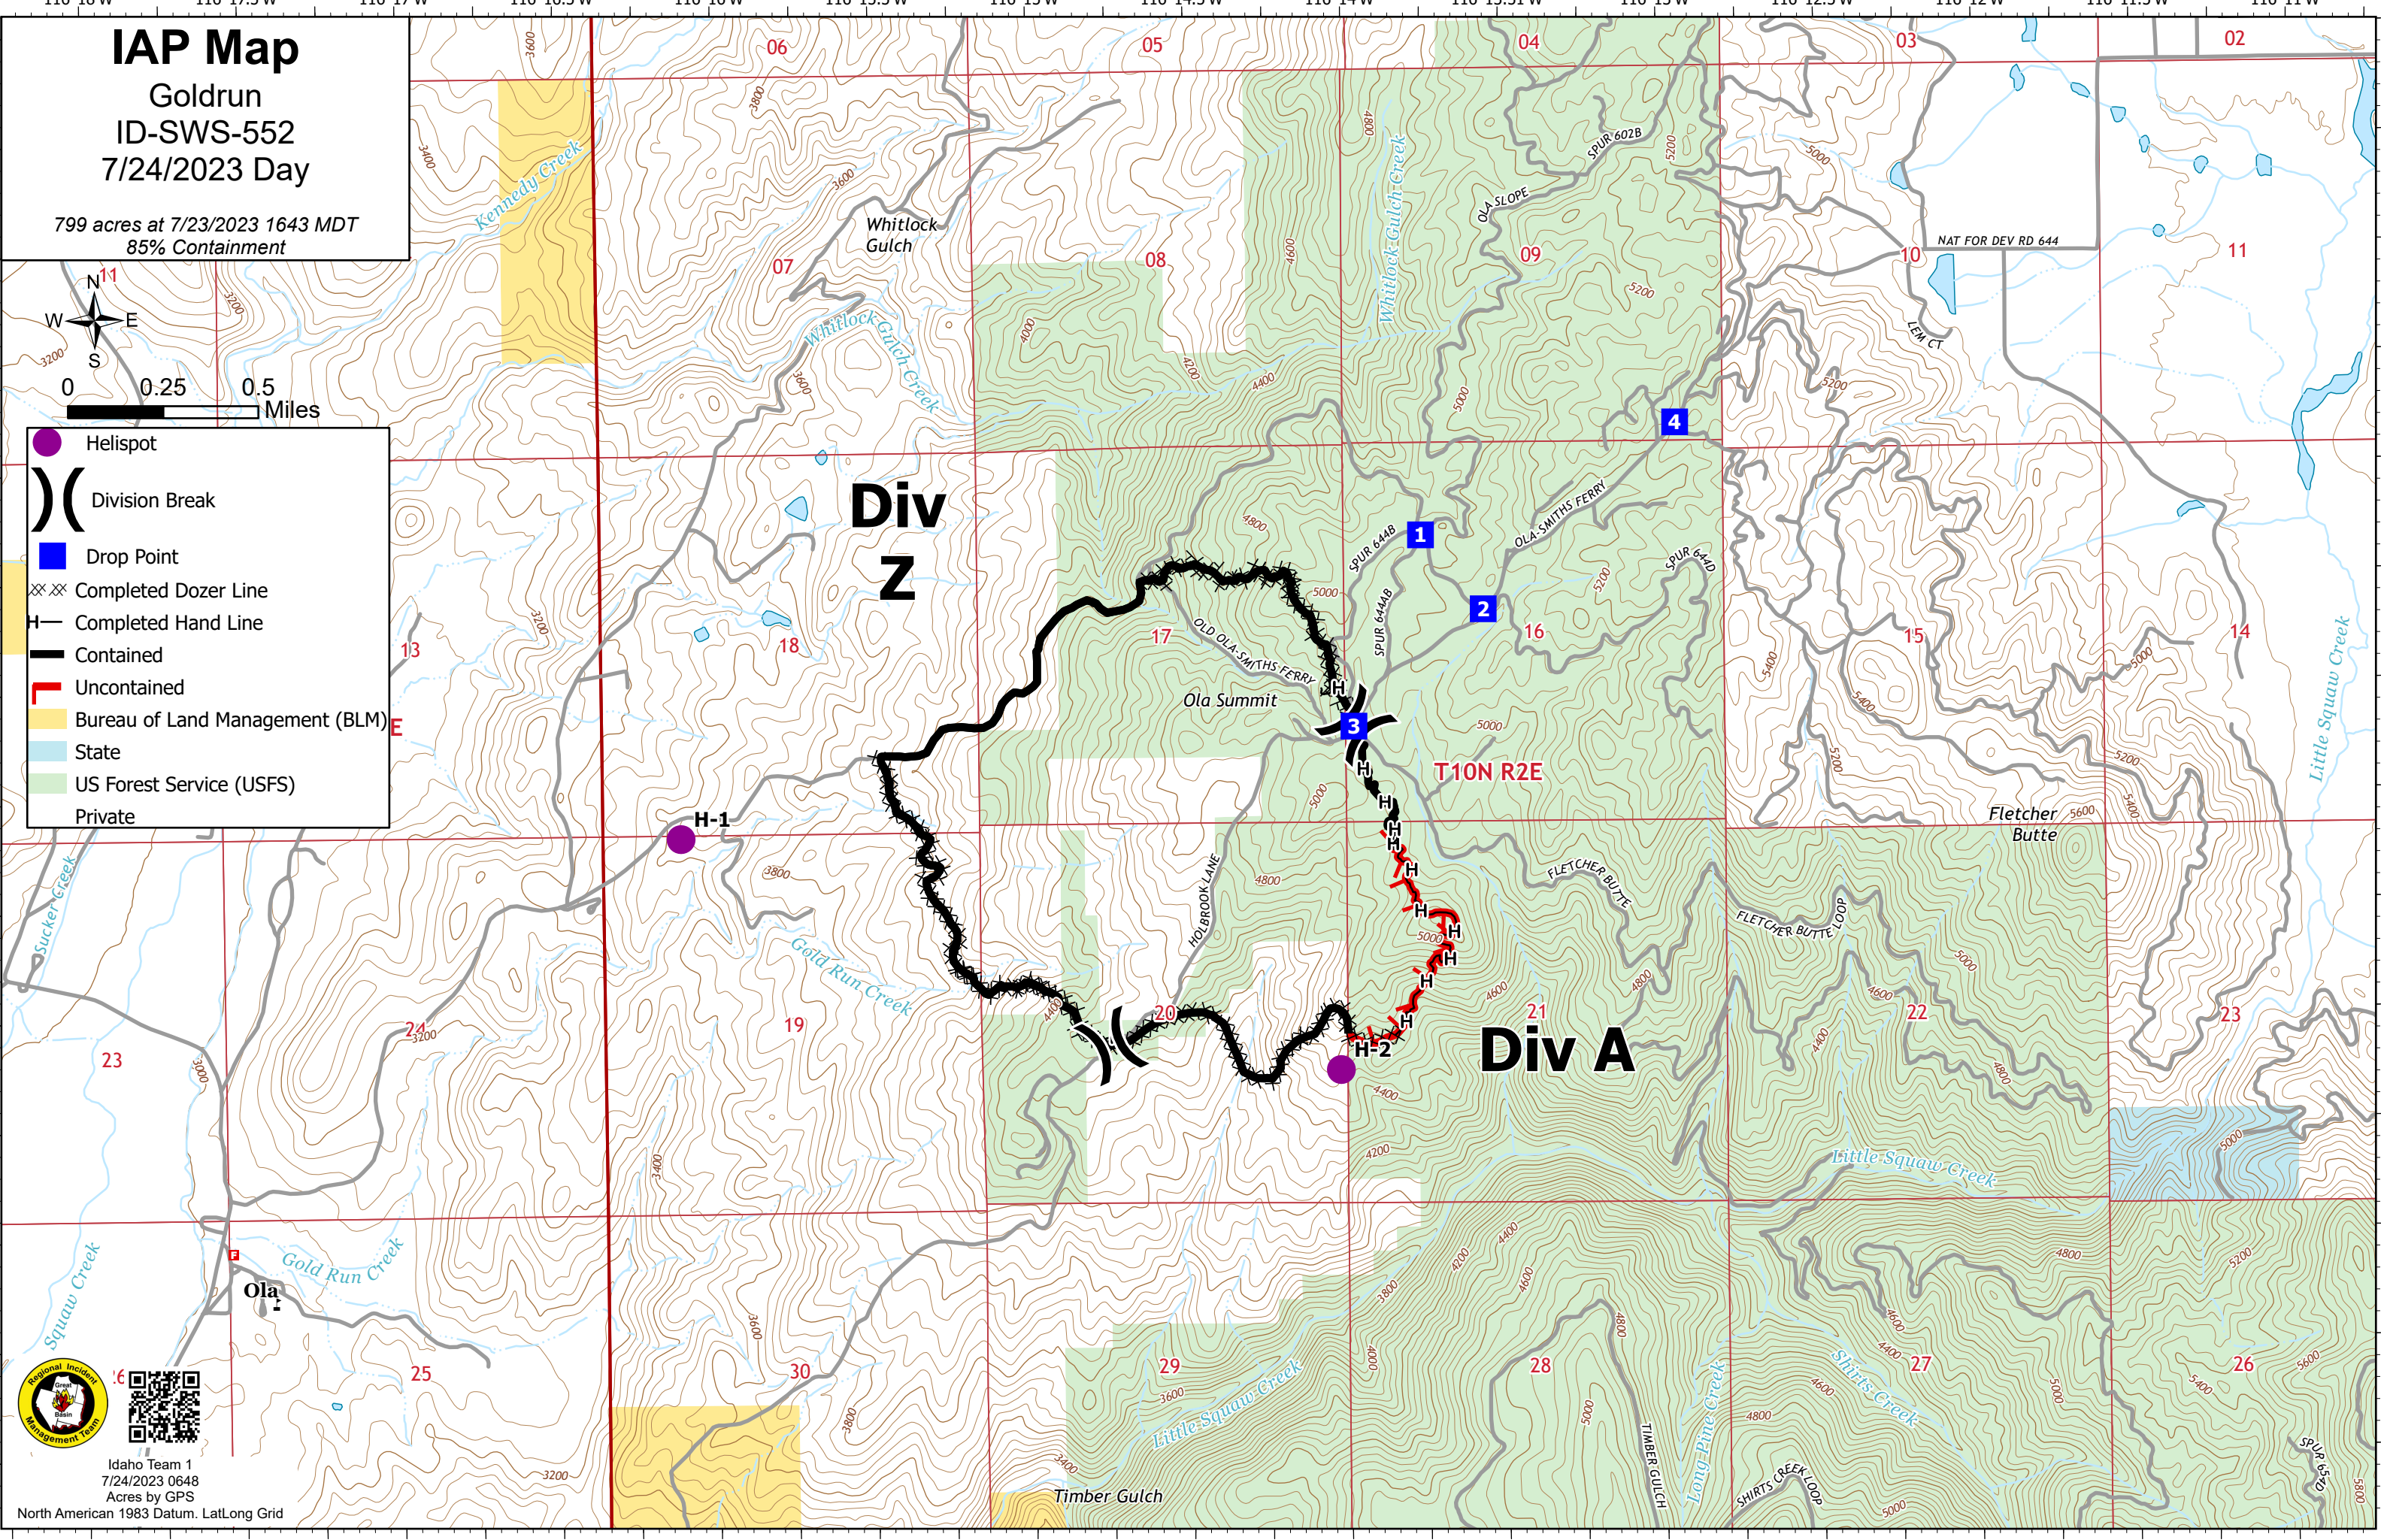

IAP Map

Goldrun
ID-SWS-552
7/24/2023 Day

799 acres at 7/23/2023 1643 MDT
85% Containment

- Helispot
-) Division Break
- Drop Point
- ⊗⊗ Completed Dozer Line
- Completed Hand Line
- Contained
- Uncontained
- Bureau of Land Management (BLM)
- State
- US Forest Service (USFS)
- Private

Idaho Team 1
7/24/2023 0648
Acres by GPS
North American 1983 Datum. LatLong Grid