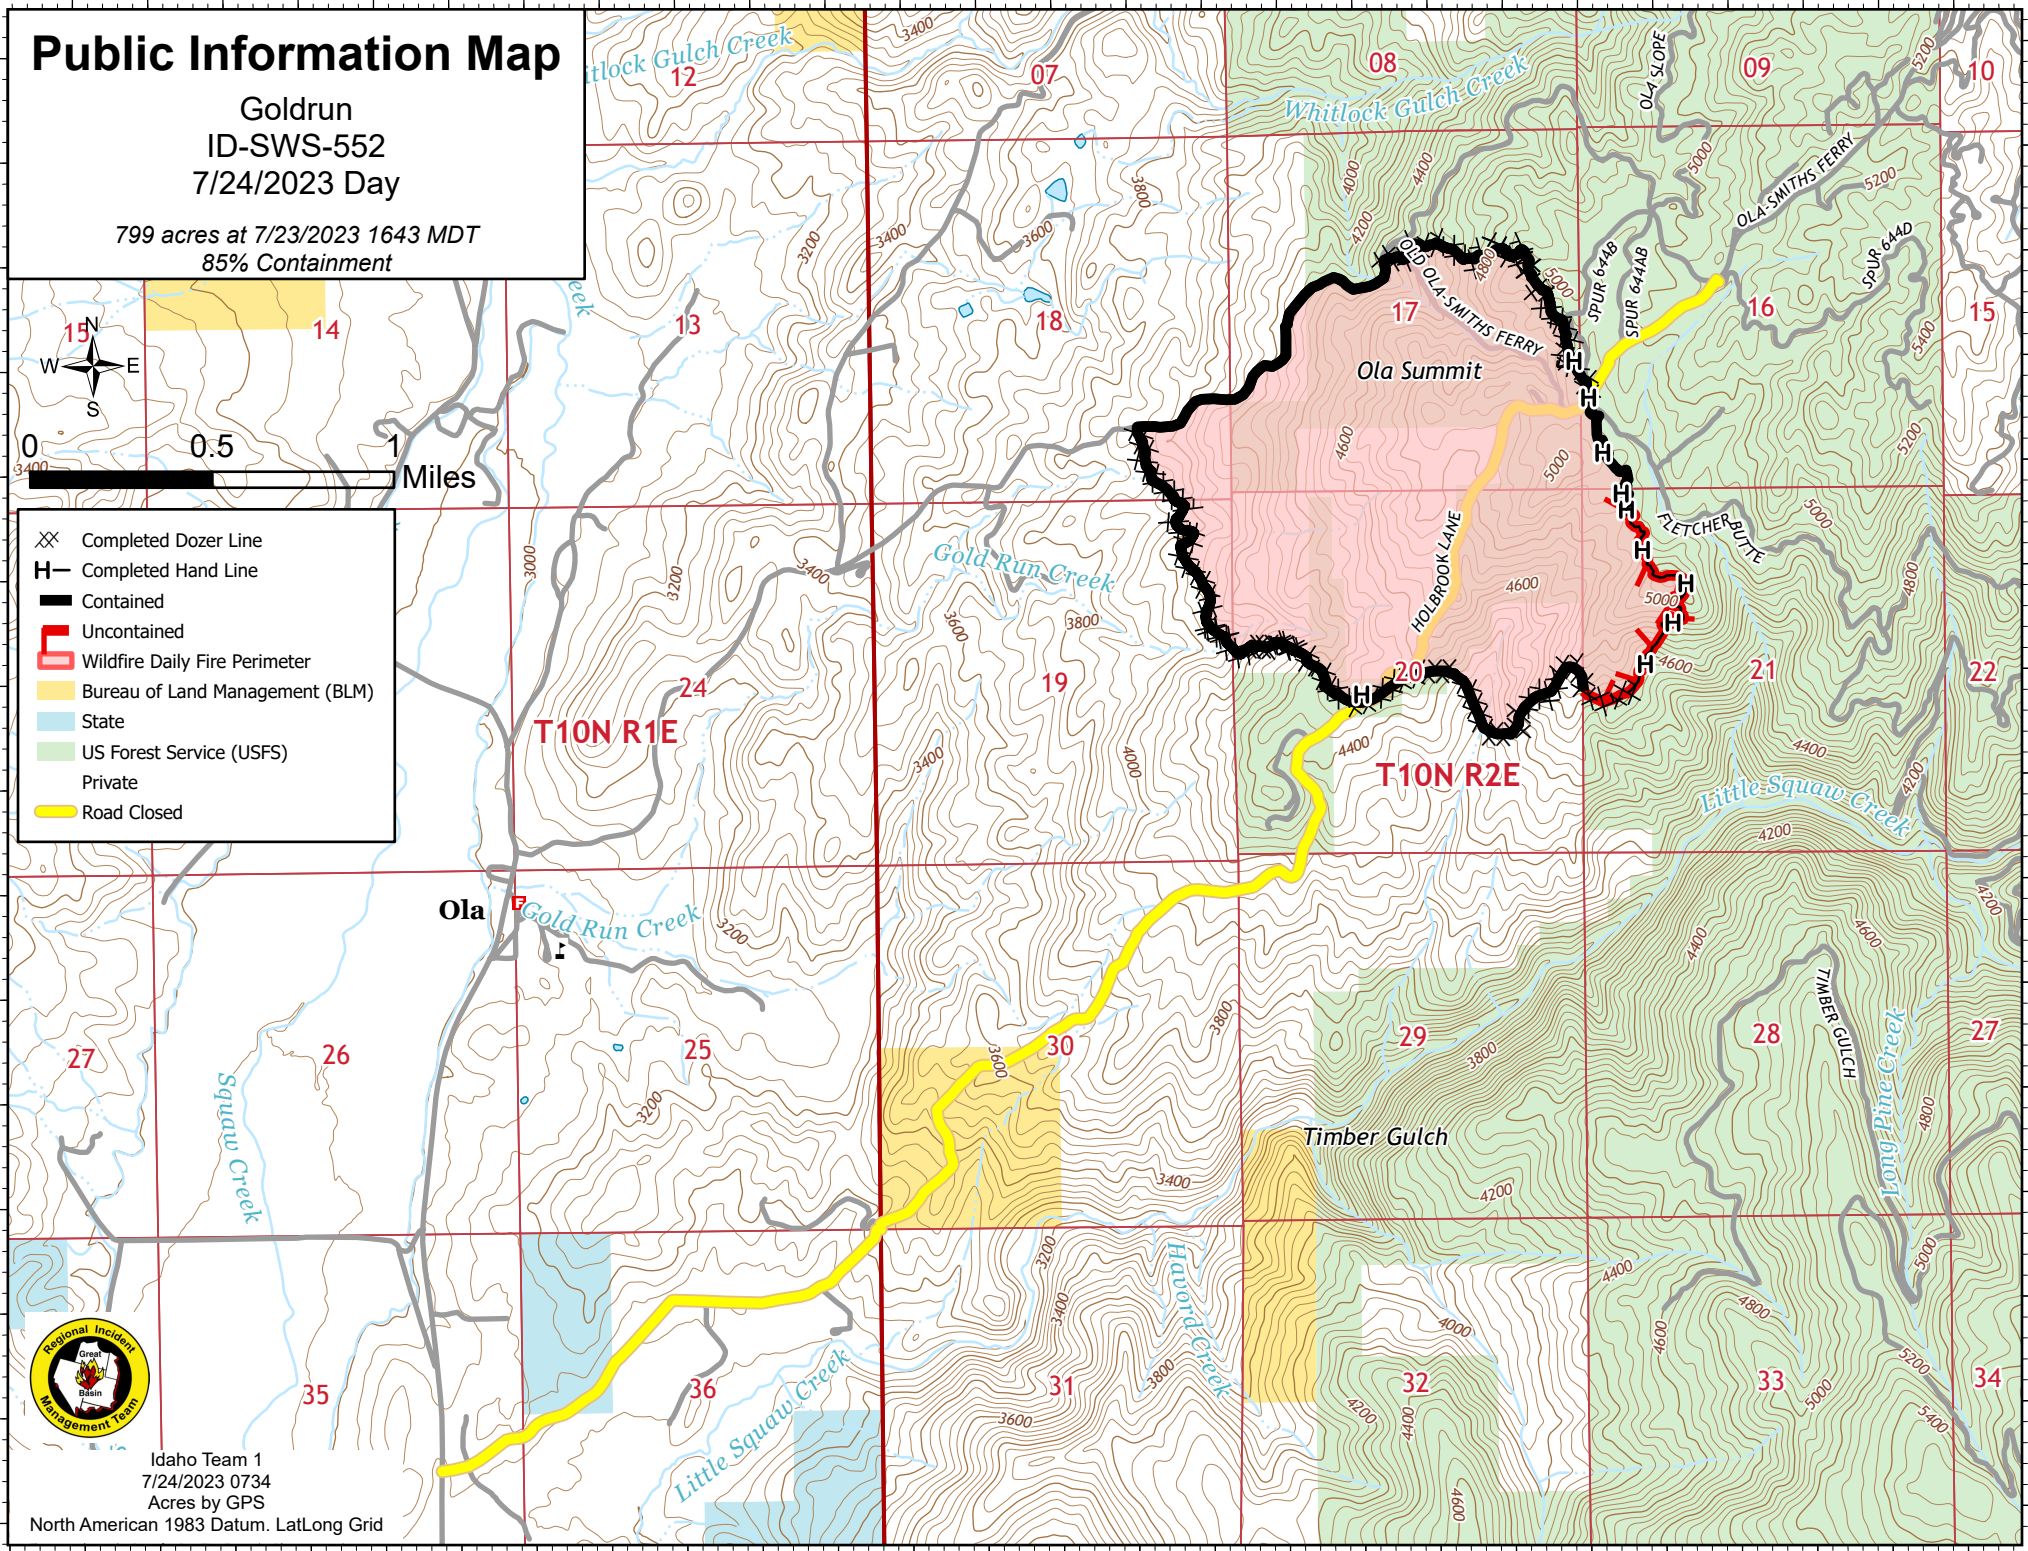

Public Information Map

Goldrun
ID-SWS-552
7/24/2023 Day

799 acres at 7/23/2023 1643 MDT
85% Containment

- Completed Dozer Line
- Completed Hand Line
- Contained
- Uncontained
- Wildfire Daily Fire Perimeter
- Bureau of Land Management (BLM)
- State
- US Forest Service (USFS)
- Private
- Road Closed

Idaho Team 1
7/24/2023 0734
Acres by GPS
North American 1983 Datum. Lat/Long Grid