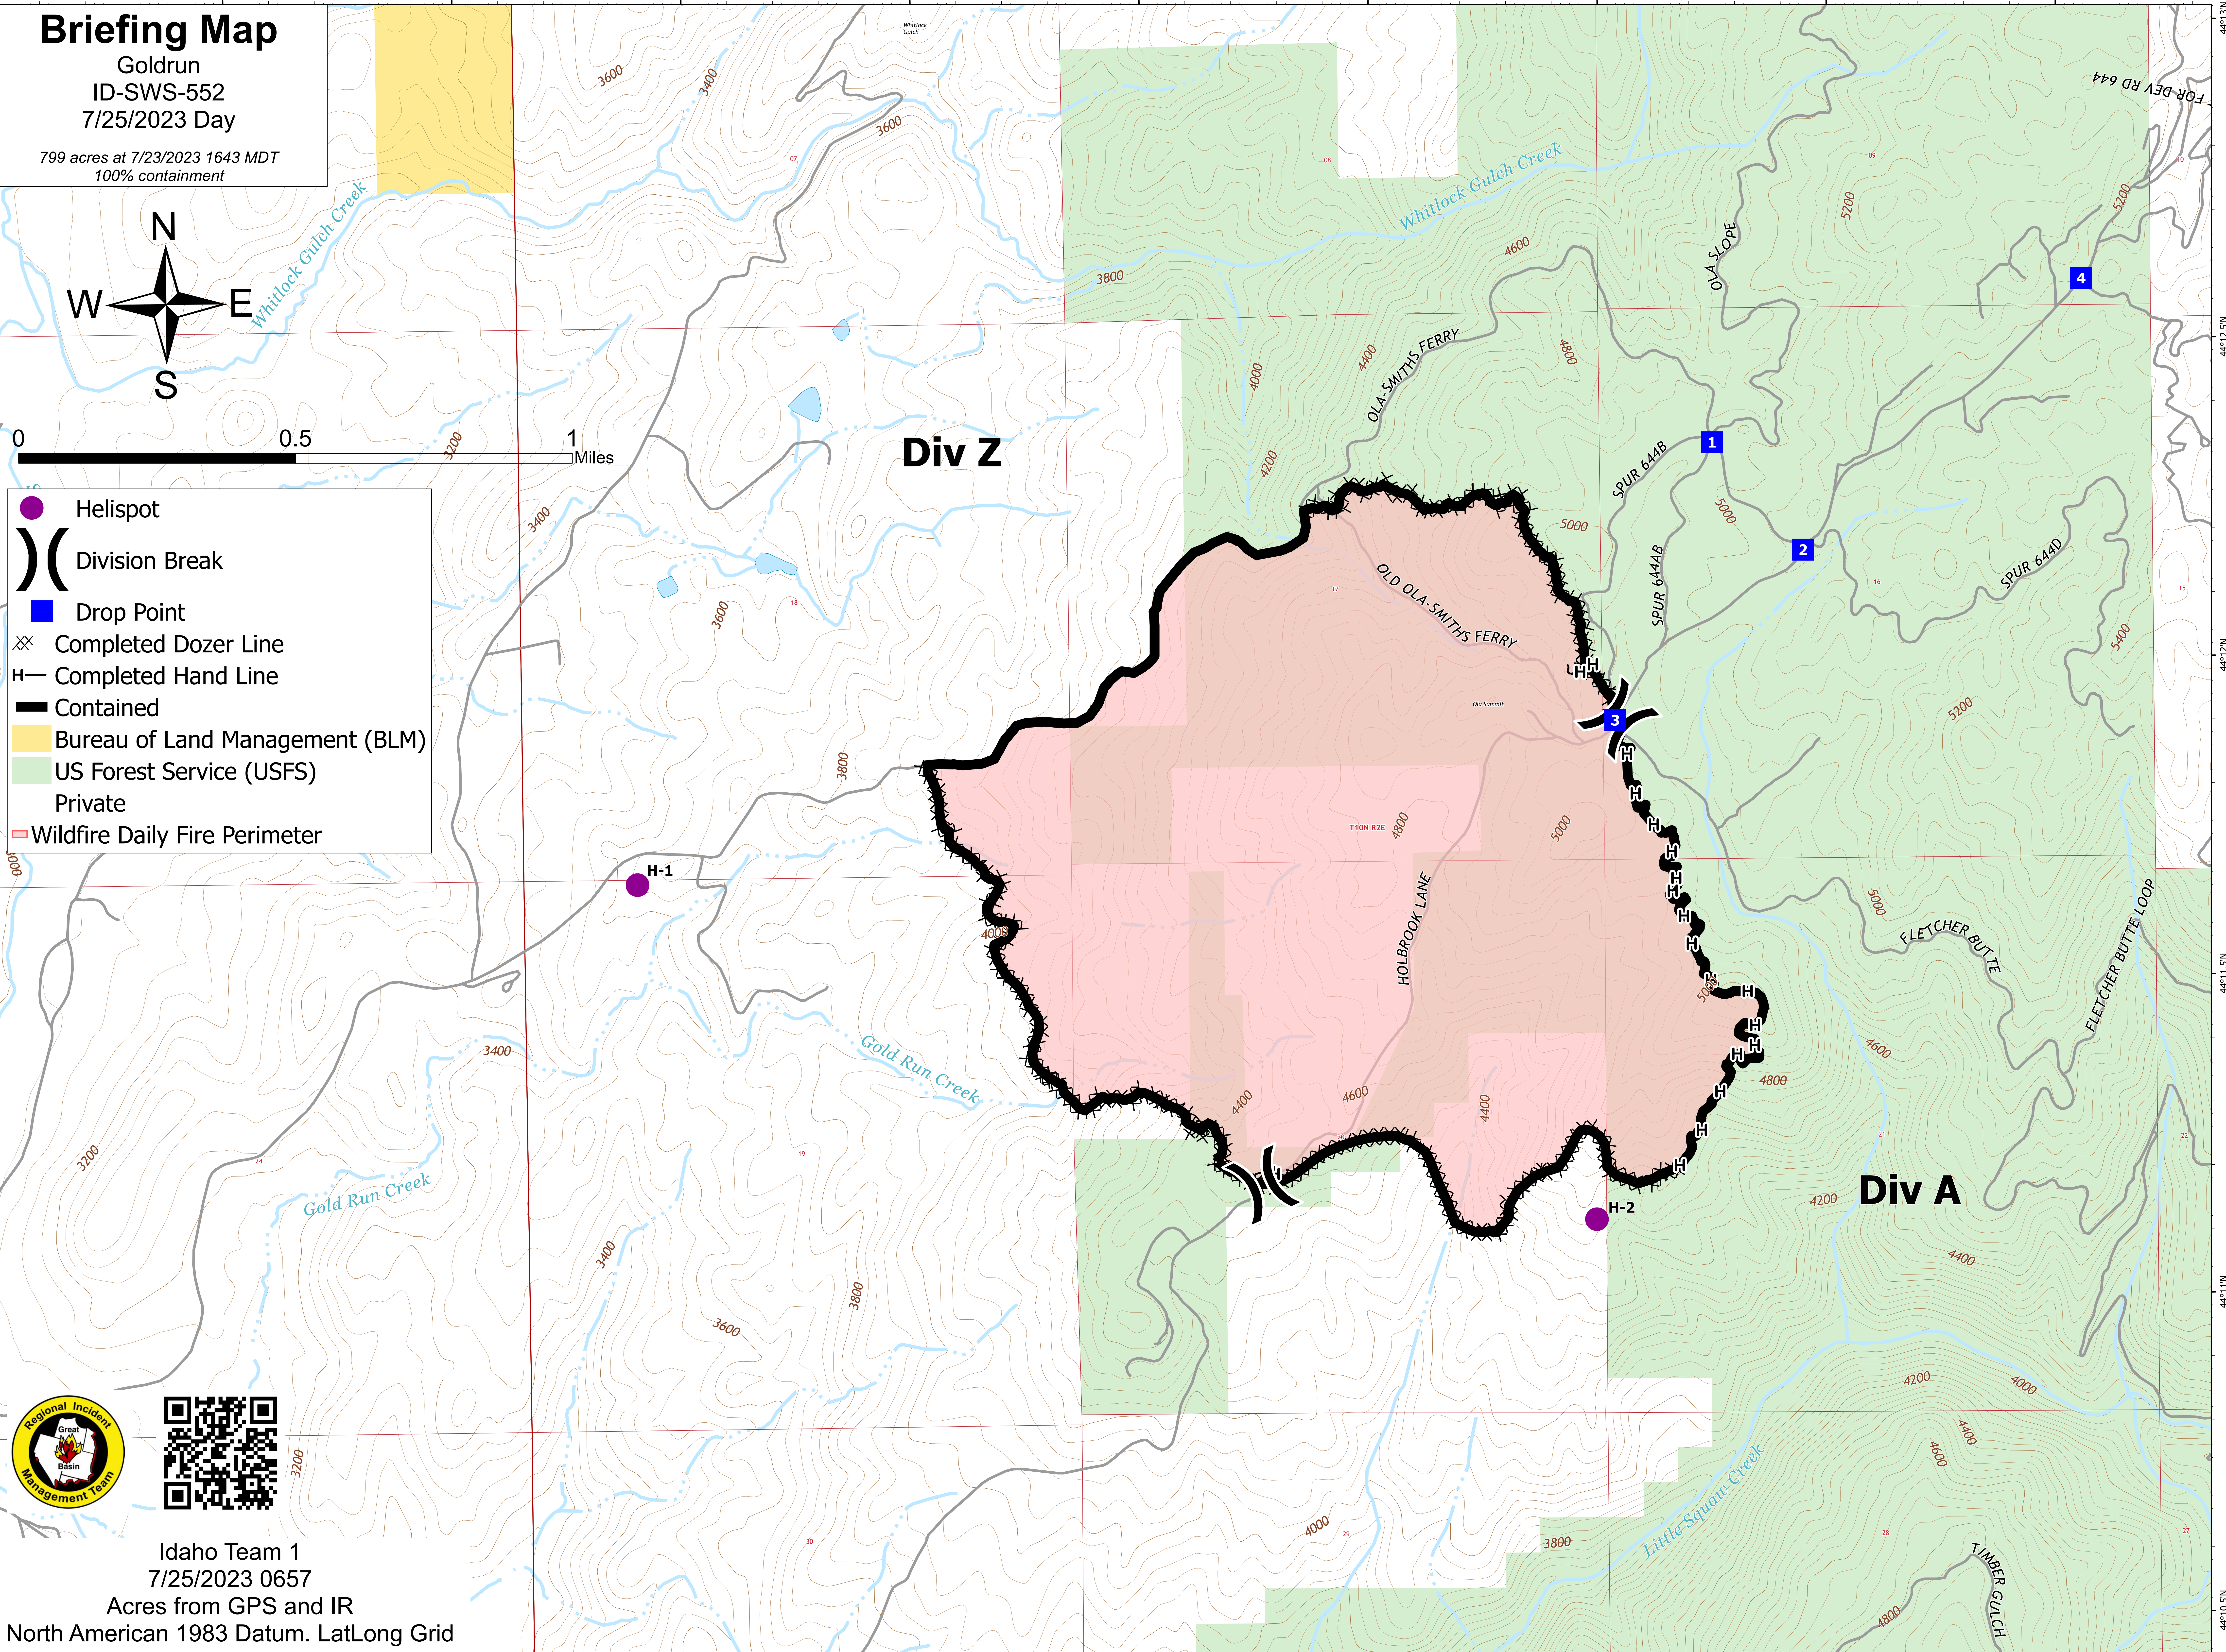

Briefing Map

Goldrun
ID-SWS-552
7/25/2023 Day

799 acres at 7/23/2023 1643 MDT
100% containment

- Helispot
- ⎓ Division Break
- Drop Point
- ⌘ Completed Dozer Line
- Completed Hand Line
- ▬ Contained
- Bureau of Land Management (BLM)
- US Forest Service (USFS)
- Private
- ▭ Wildfire Daily Fire Perimeter

Idaho Team 1
7/25/2023 0657
Acres from GPS and IR
North American 1983 Datum. LatLong Grid