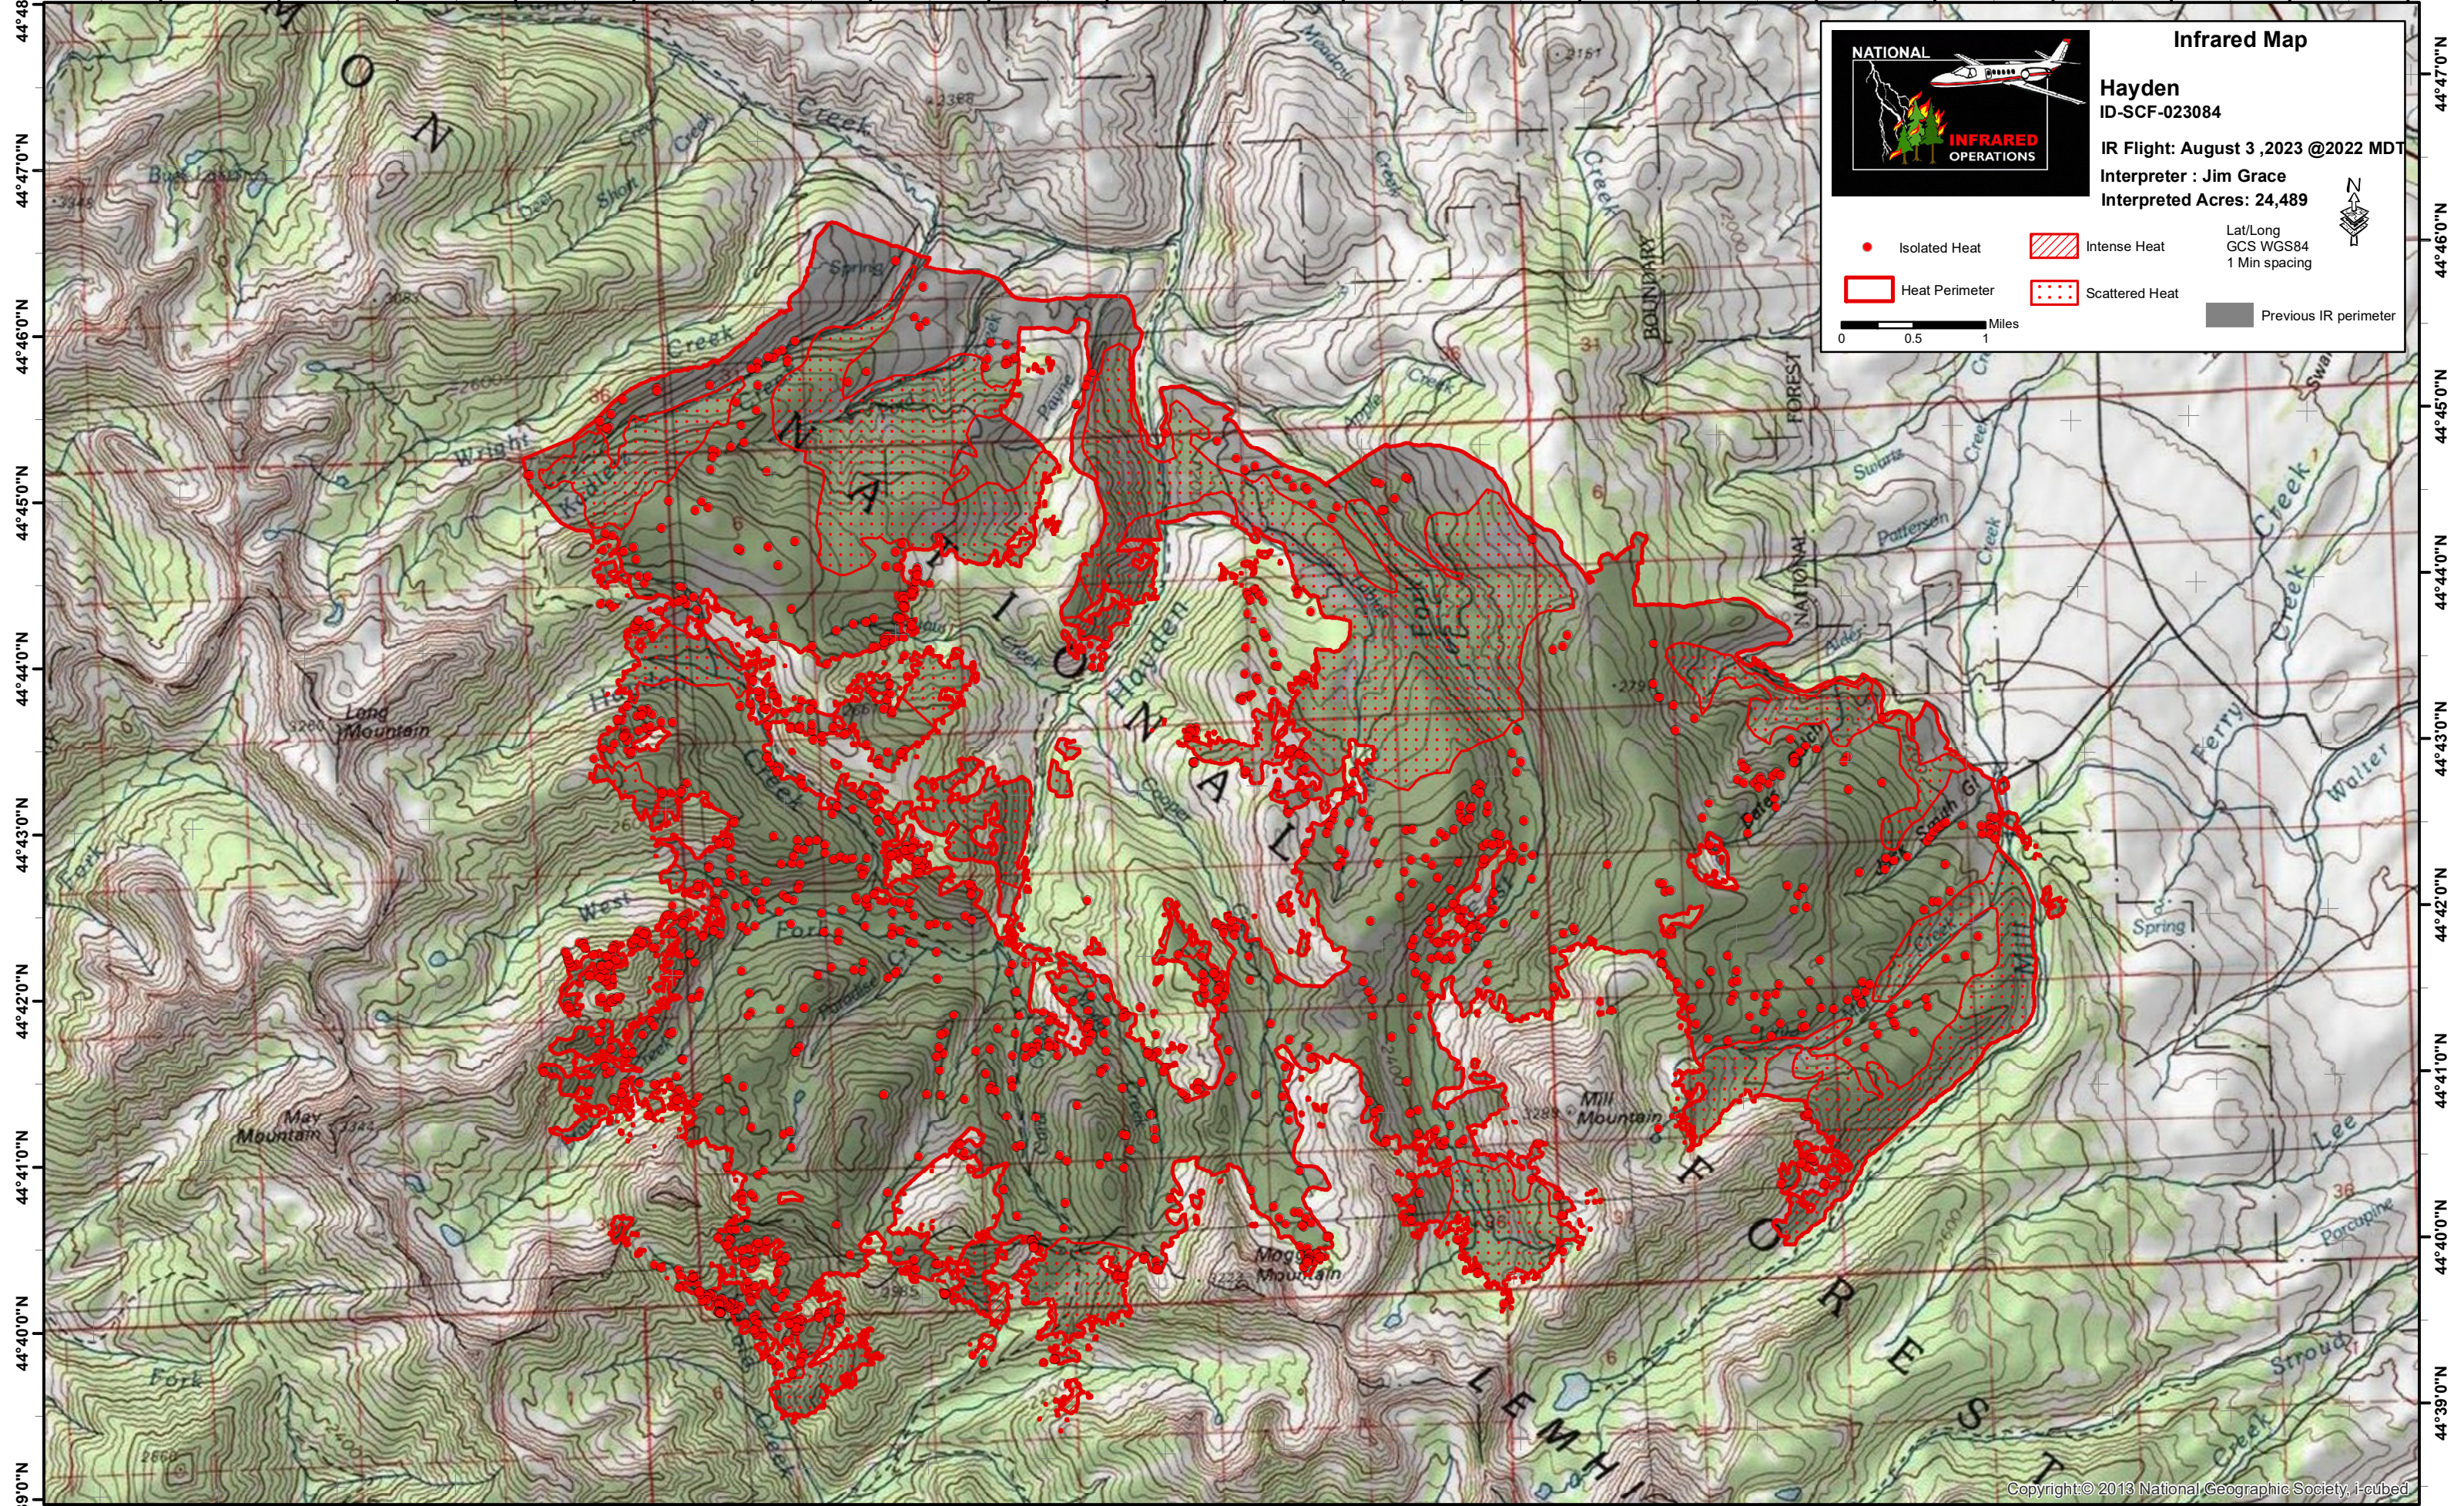

113°51'0"W 113°50'0"W 113°49'0"W 113°48'0"W 113°47'0"W 113°46'0"W 113°45'0"W 113°44'0"W 113°43'0"W 113°42'0"W 113°41'0"W 113°40'0"W 113°39'0"W 113°38'0"W 113°37'0"W 113°36'0"W 113°35'0"W 113°34'0"W 113°33'0"W 113°32'0"W

Infrared Map

Hayden
ID-SCF-023084

IR Flight: August 3, 2023 @2022 MDT
Interpreter: Jim Grace
Interpreted Acres: 24,489

Lat/Long
GCS WGS84
1 Min spacing

Isolated Heat
 Intense Heat
 Heat Perimeter
 Scattered Heat
 Previous IR perimeter

0 0.5 1 Miles

44°48'0"N 44°47'0"N 44°46'0"N 44°45'0"N 44°44'0"N 44°43'0"N 44°42'0"N 44°41'0"N 44°40'0"N 44°39'0"N