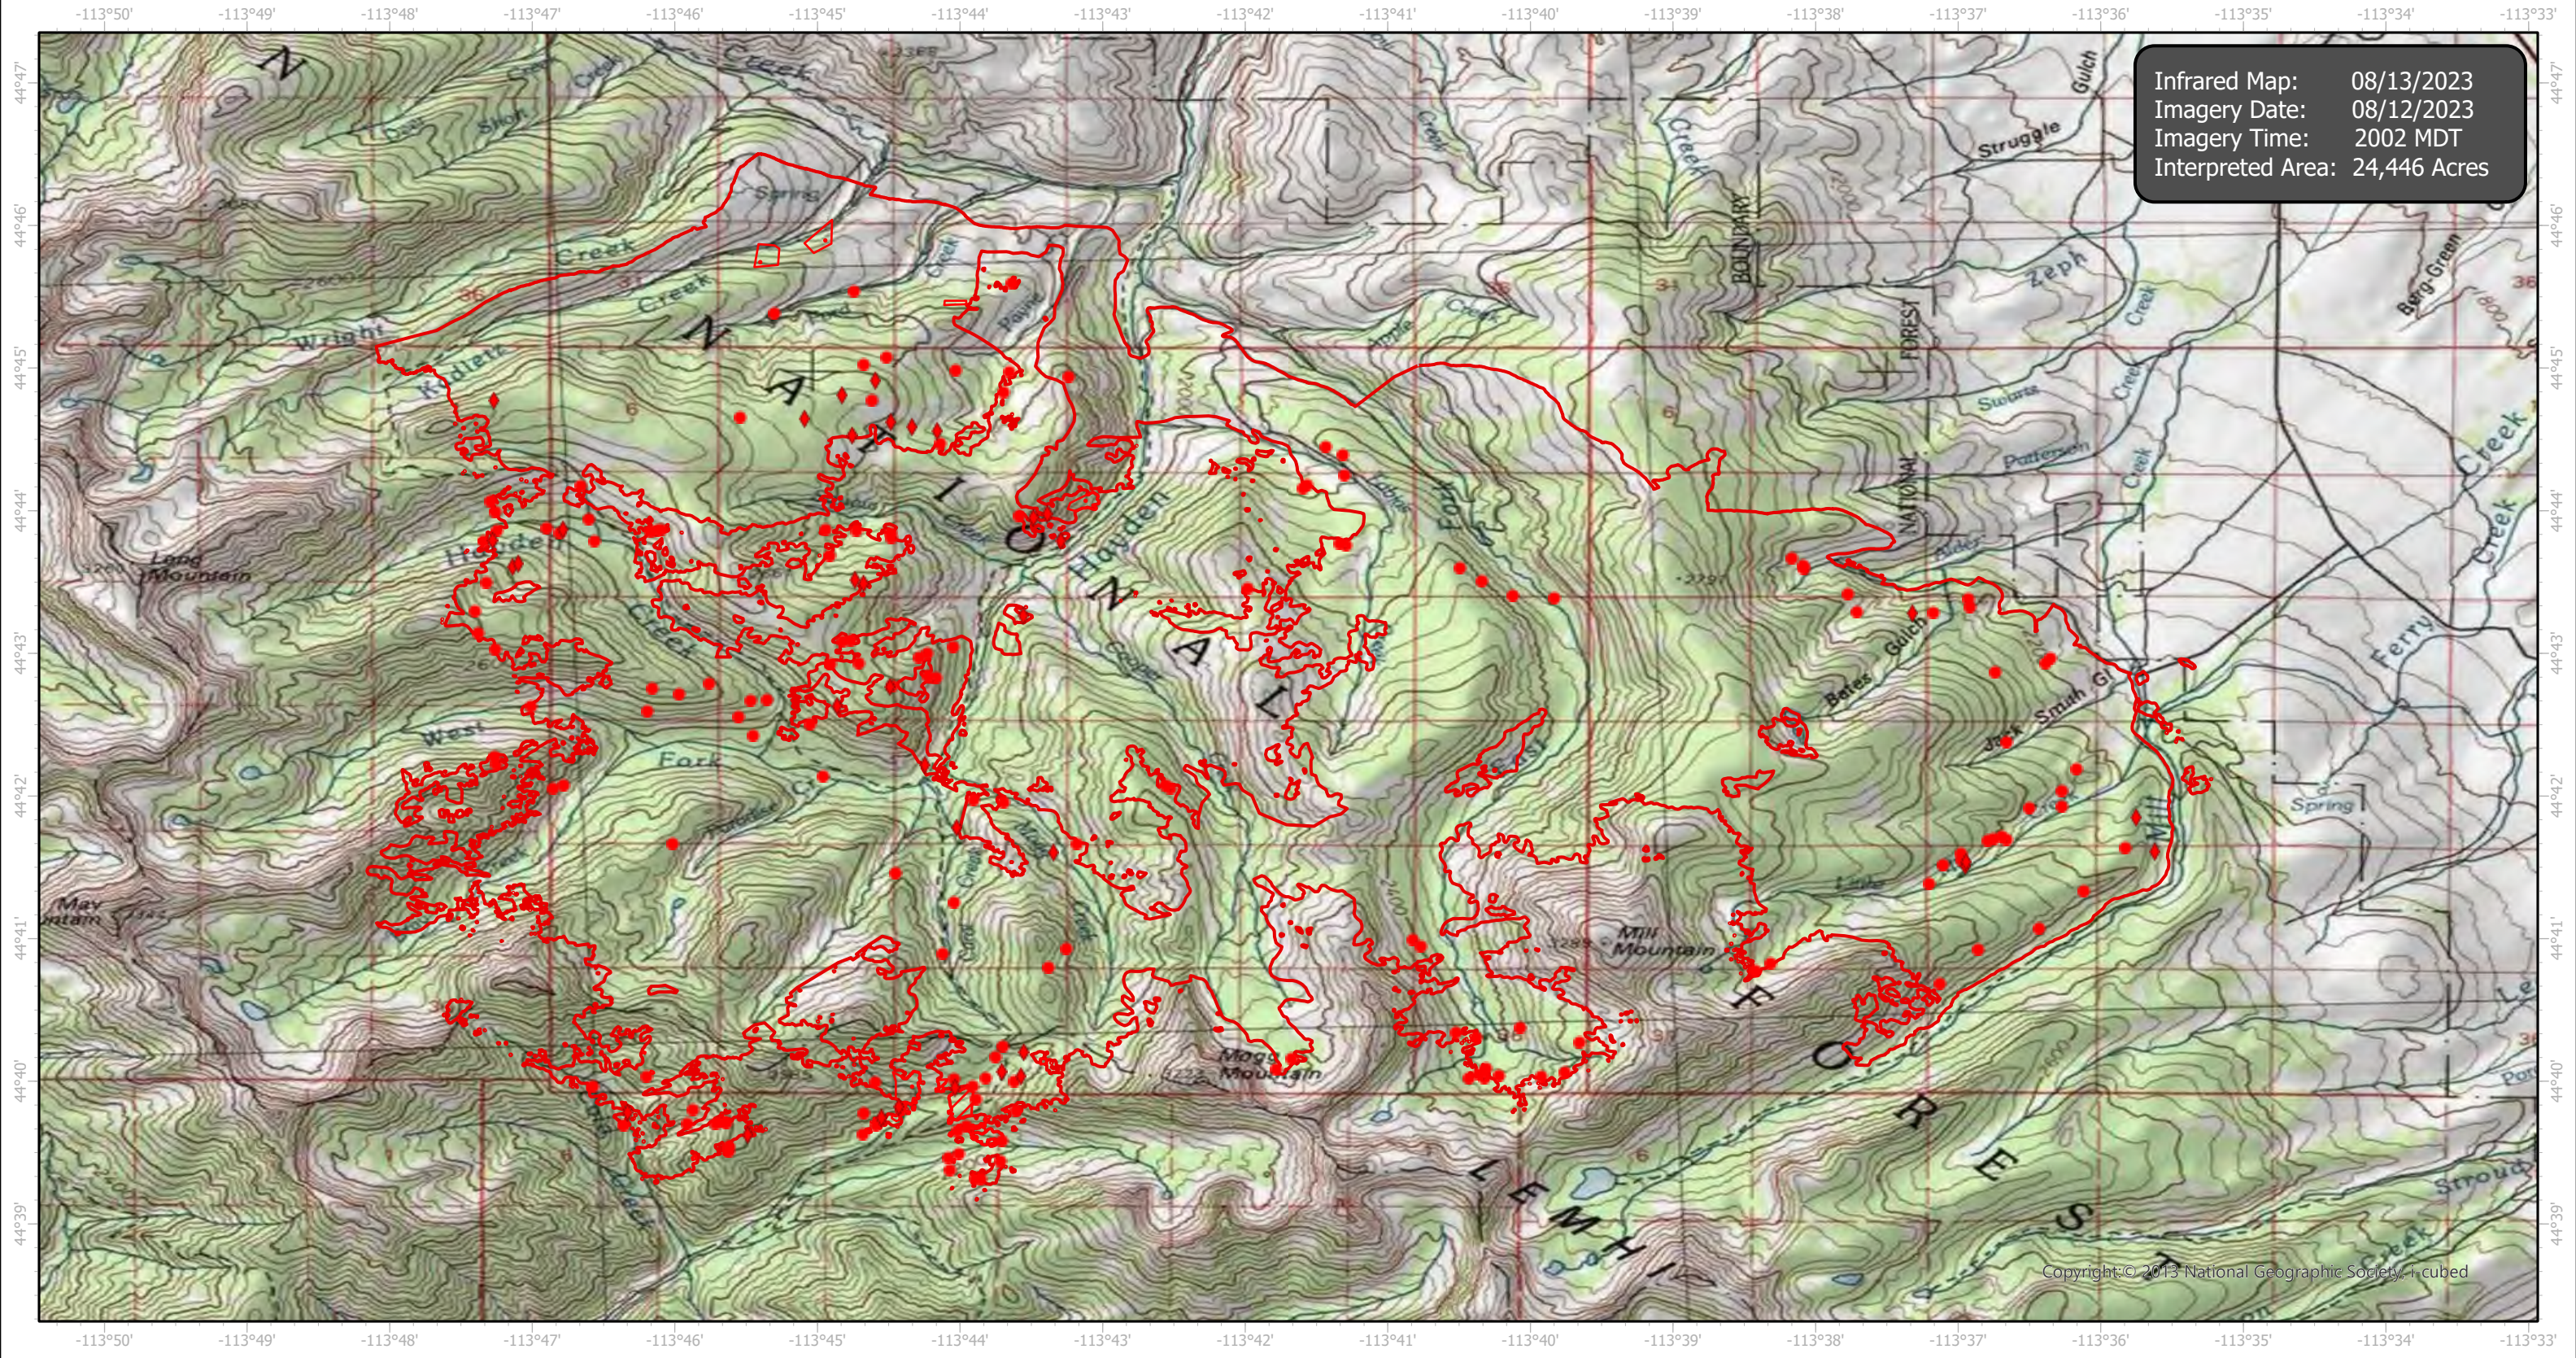

# Hayden Infrared Map

Incident # (ID-SCF-023084)

- IR Isolated Heat Source
- ◆ Possible IR Heat Source
- ▭ IR Heat Perimeter
- ▨ IR Intense Heat
- ▧ IR Scattered Heat

Copyright © 2013 National Geographic Society, i-cubed

Infrared Interrupter: Daniel LeVrier  
email: daniel.levrier@usda.gov