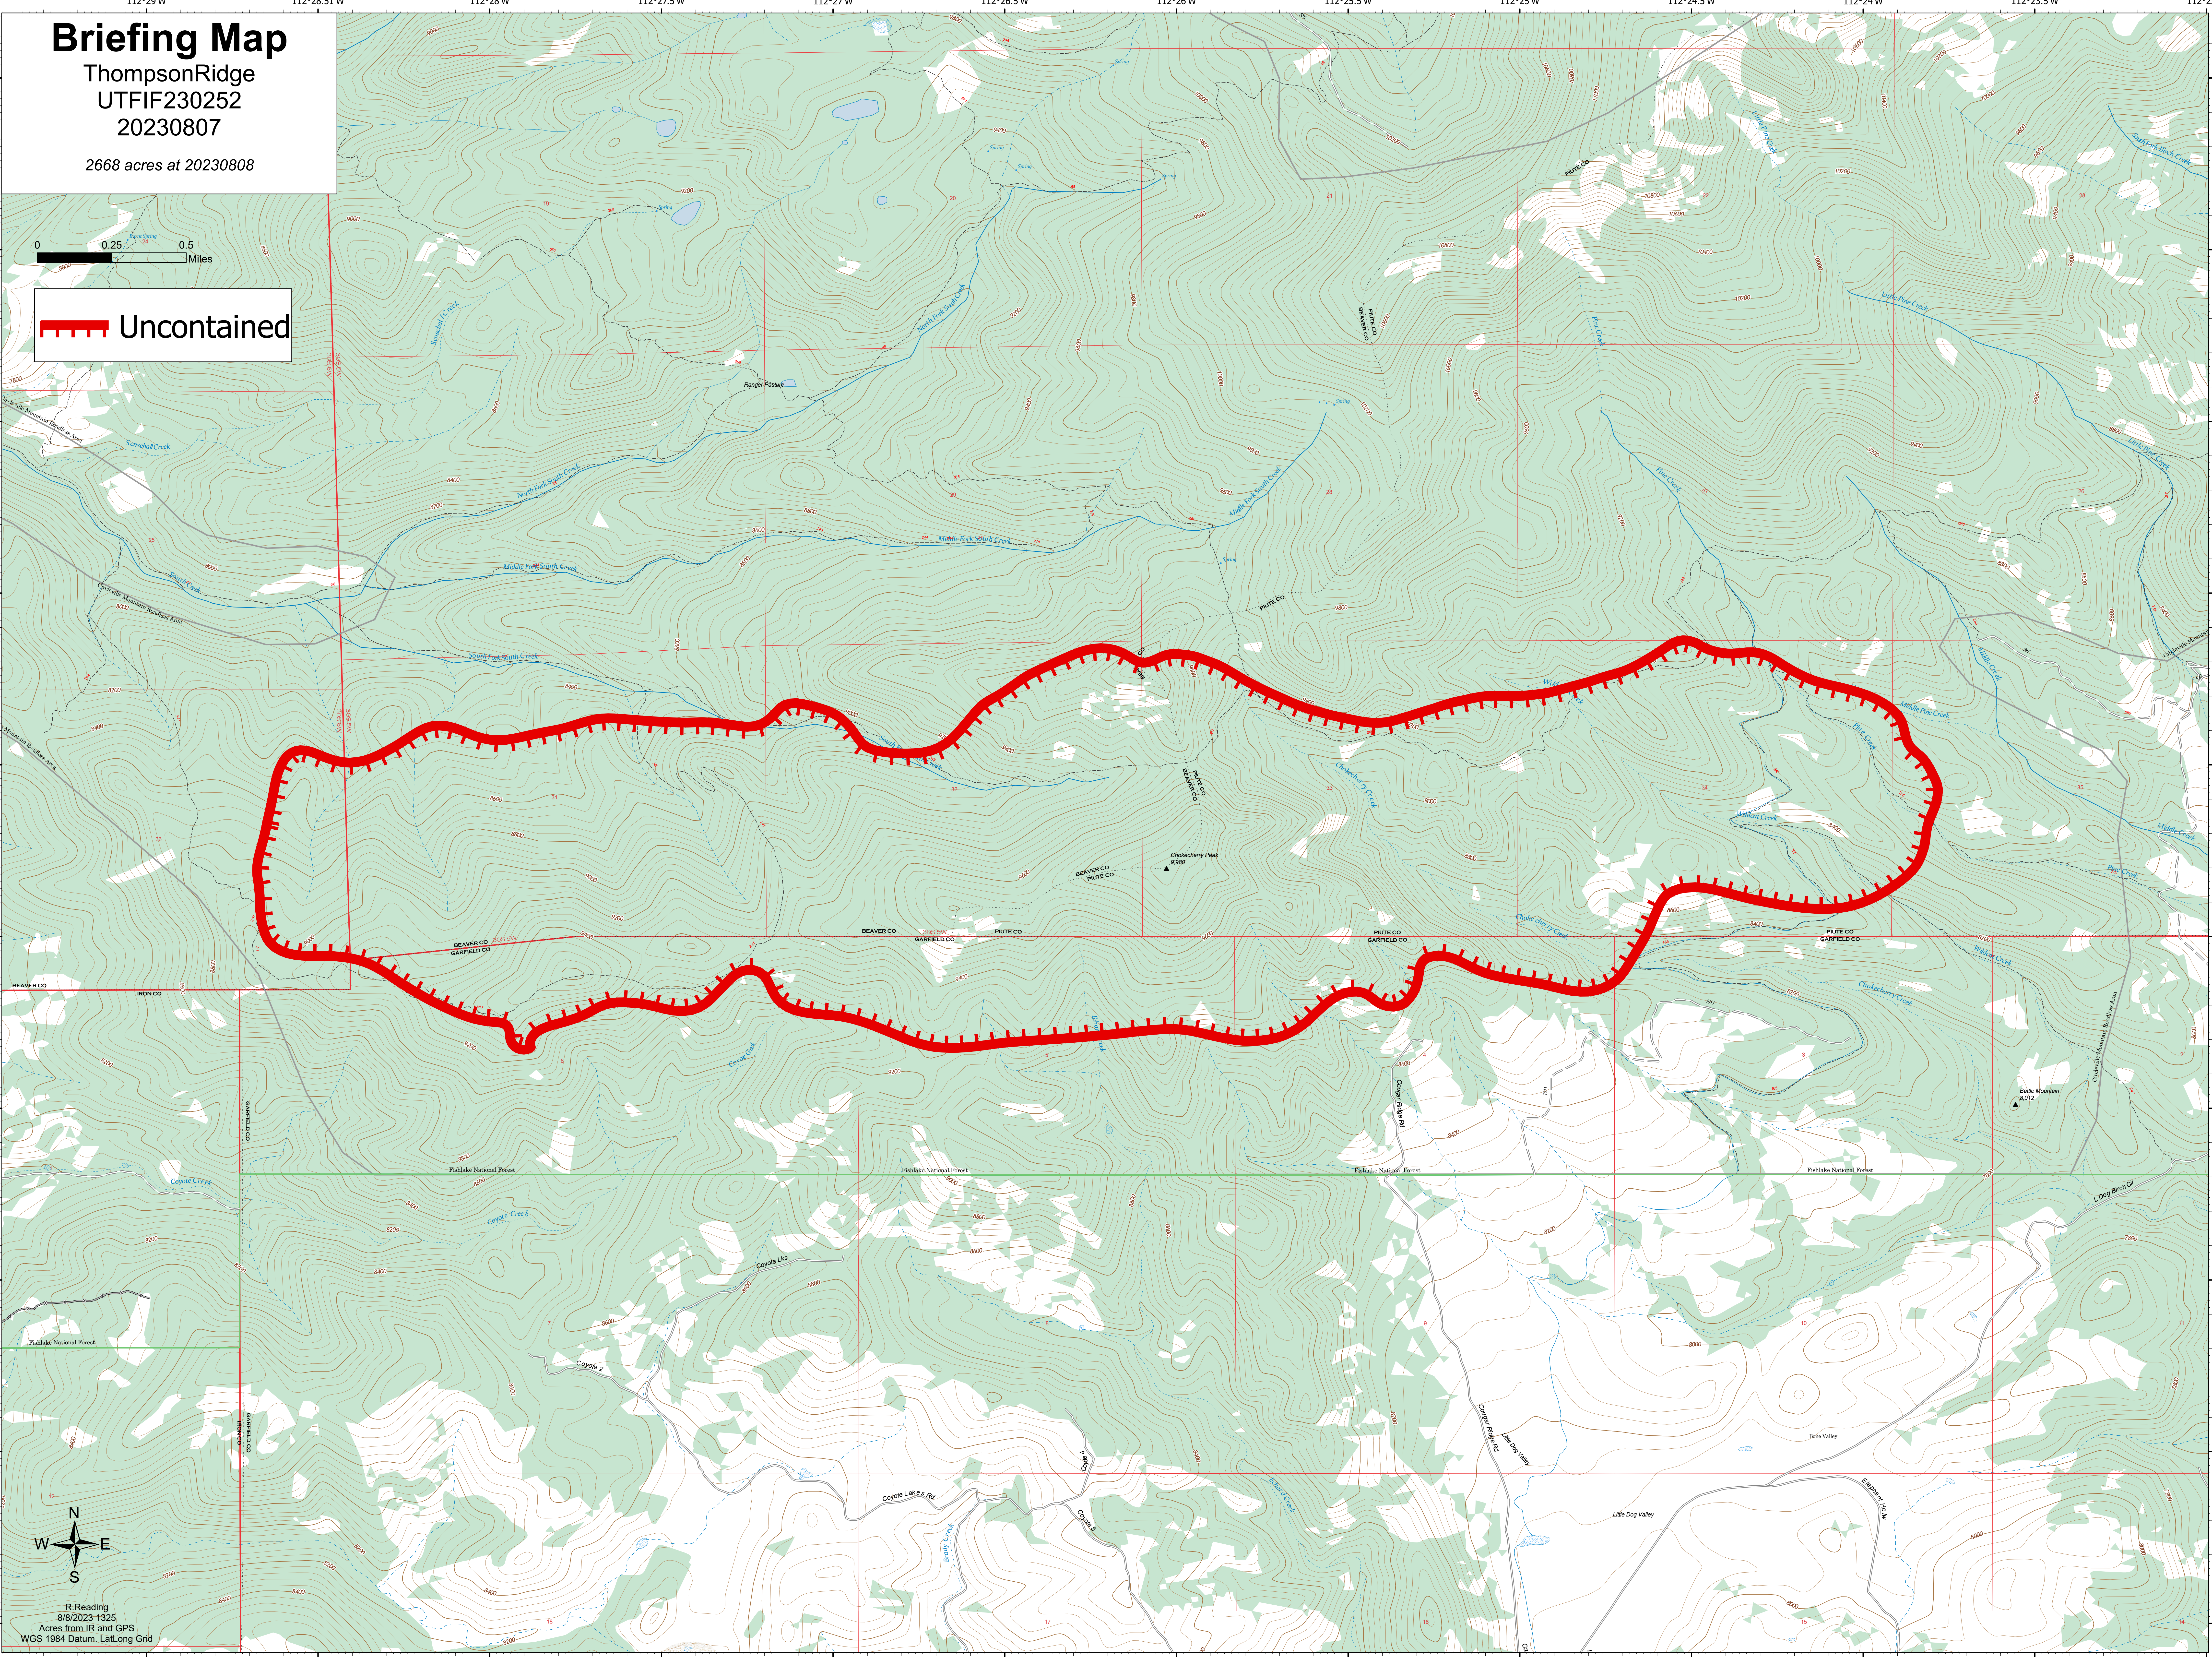

Briefing Map

ThompsonRidge
UTFIF230252
20230807

2668 acres at 20230808

 Uncontained

R. Reading
8/8/2023 1325
Acres from IR and GPS
WGS 1984 Datum, Lat/Long Grid