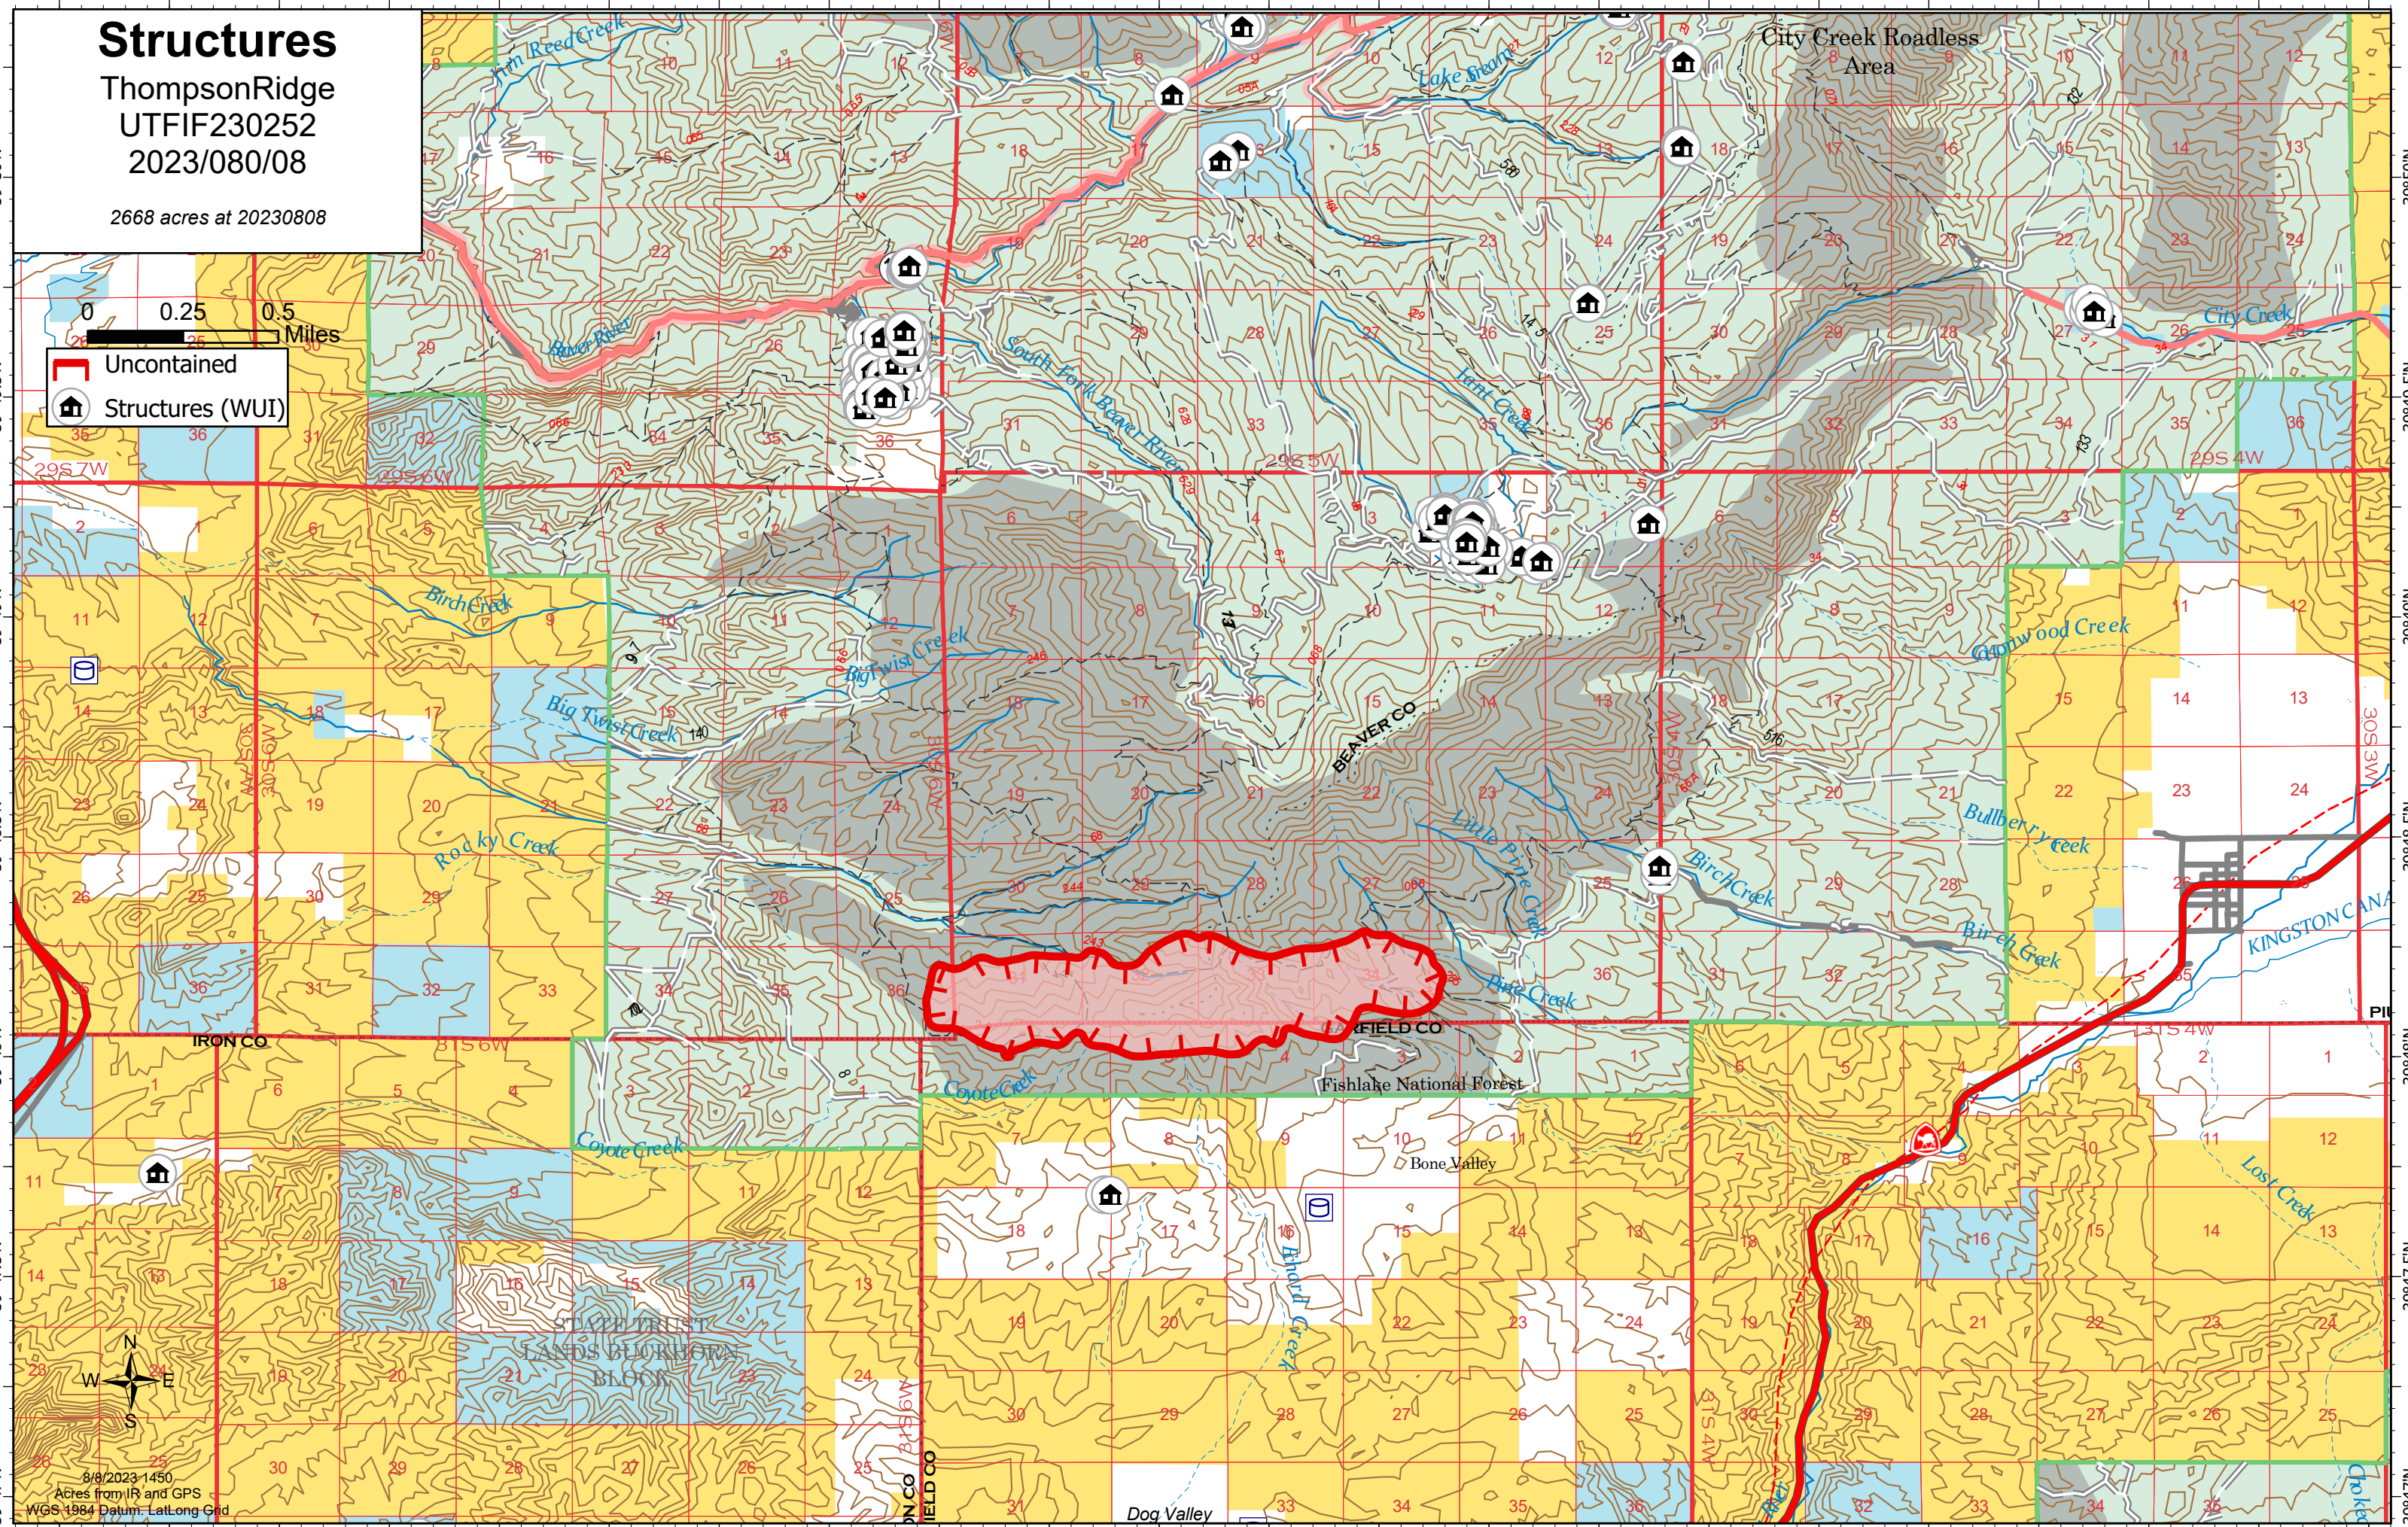

Structures

ThompsonRidge
UTFIF230252
2023/080/08

2668 acres at 20230808

- Uncontained
- Structures (WUI)

8/8/2023 1450
Acres from IR and GPS
WGS 1984 Datum, Lat/Long Grid