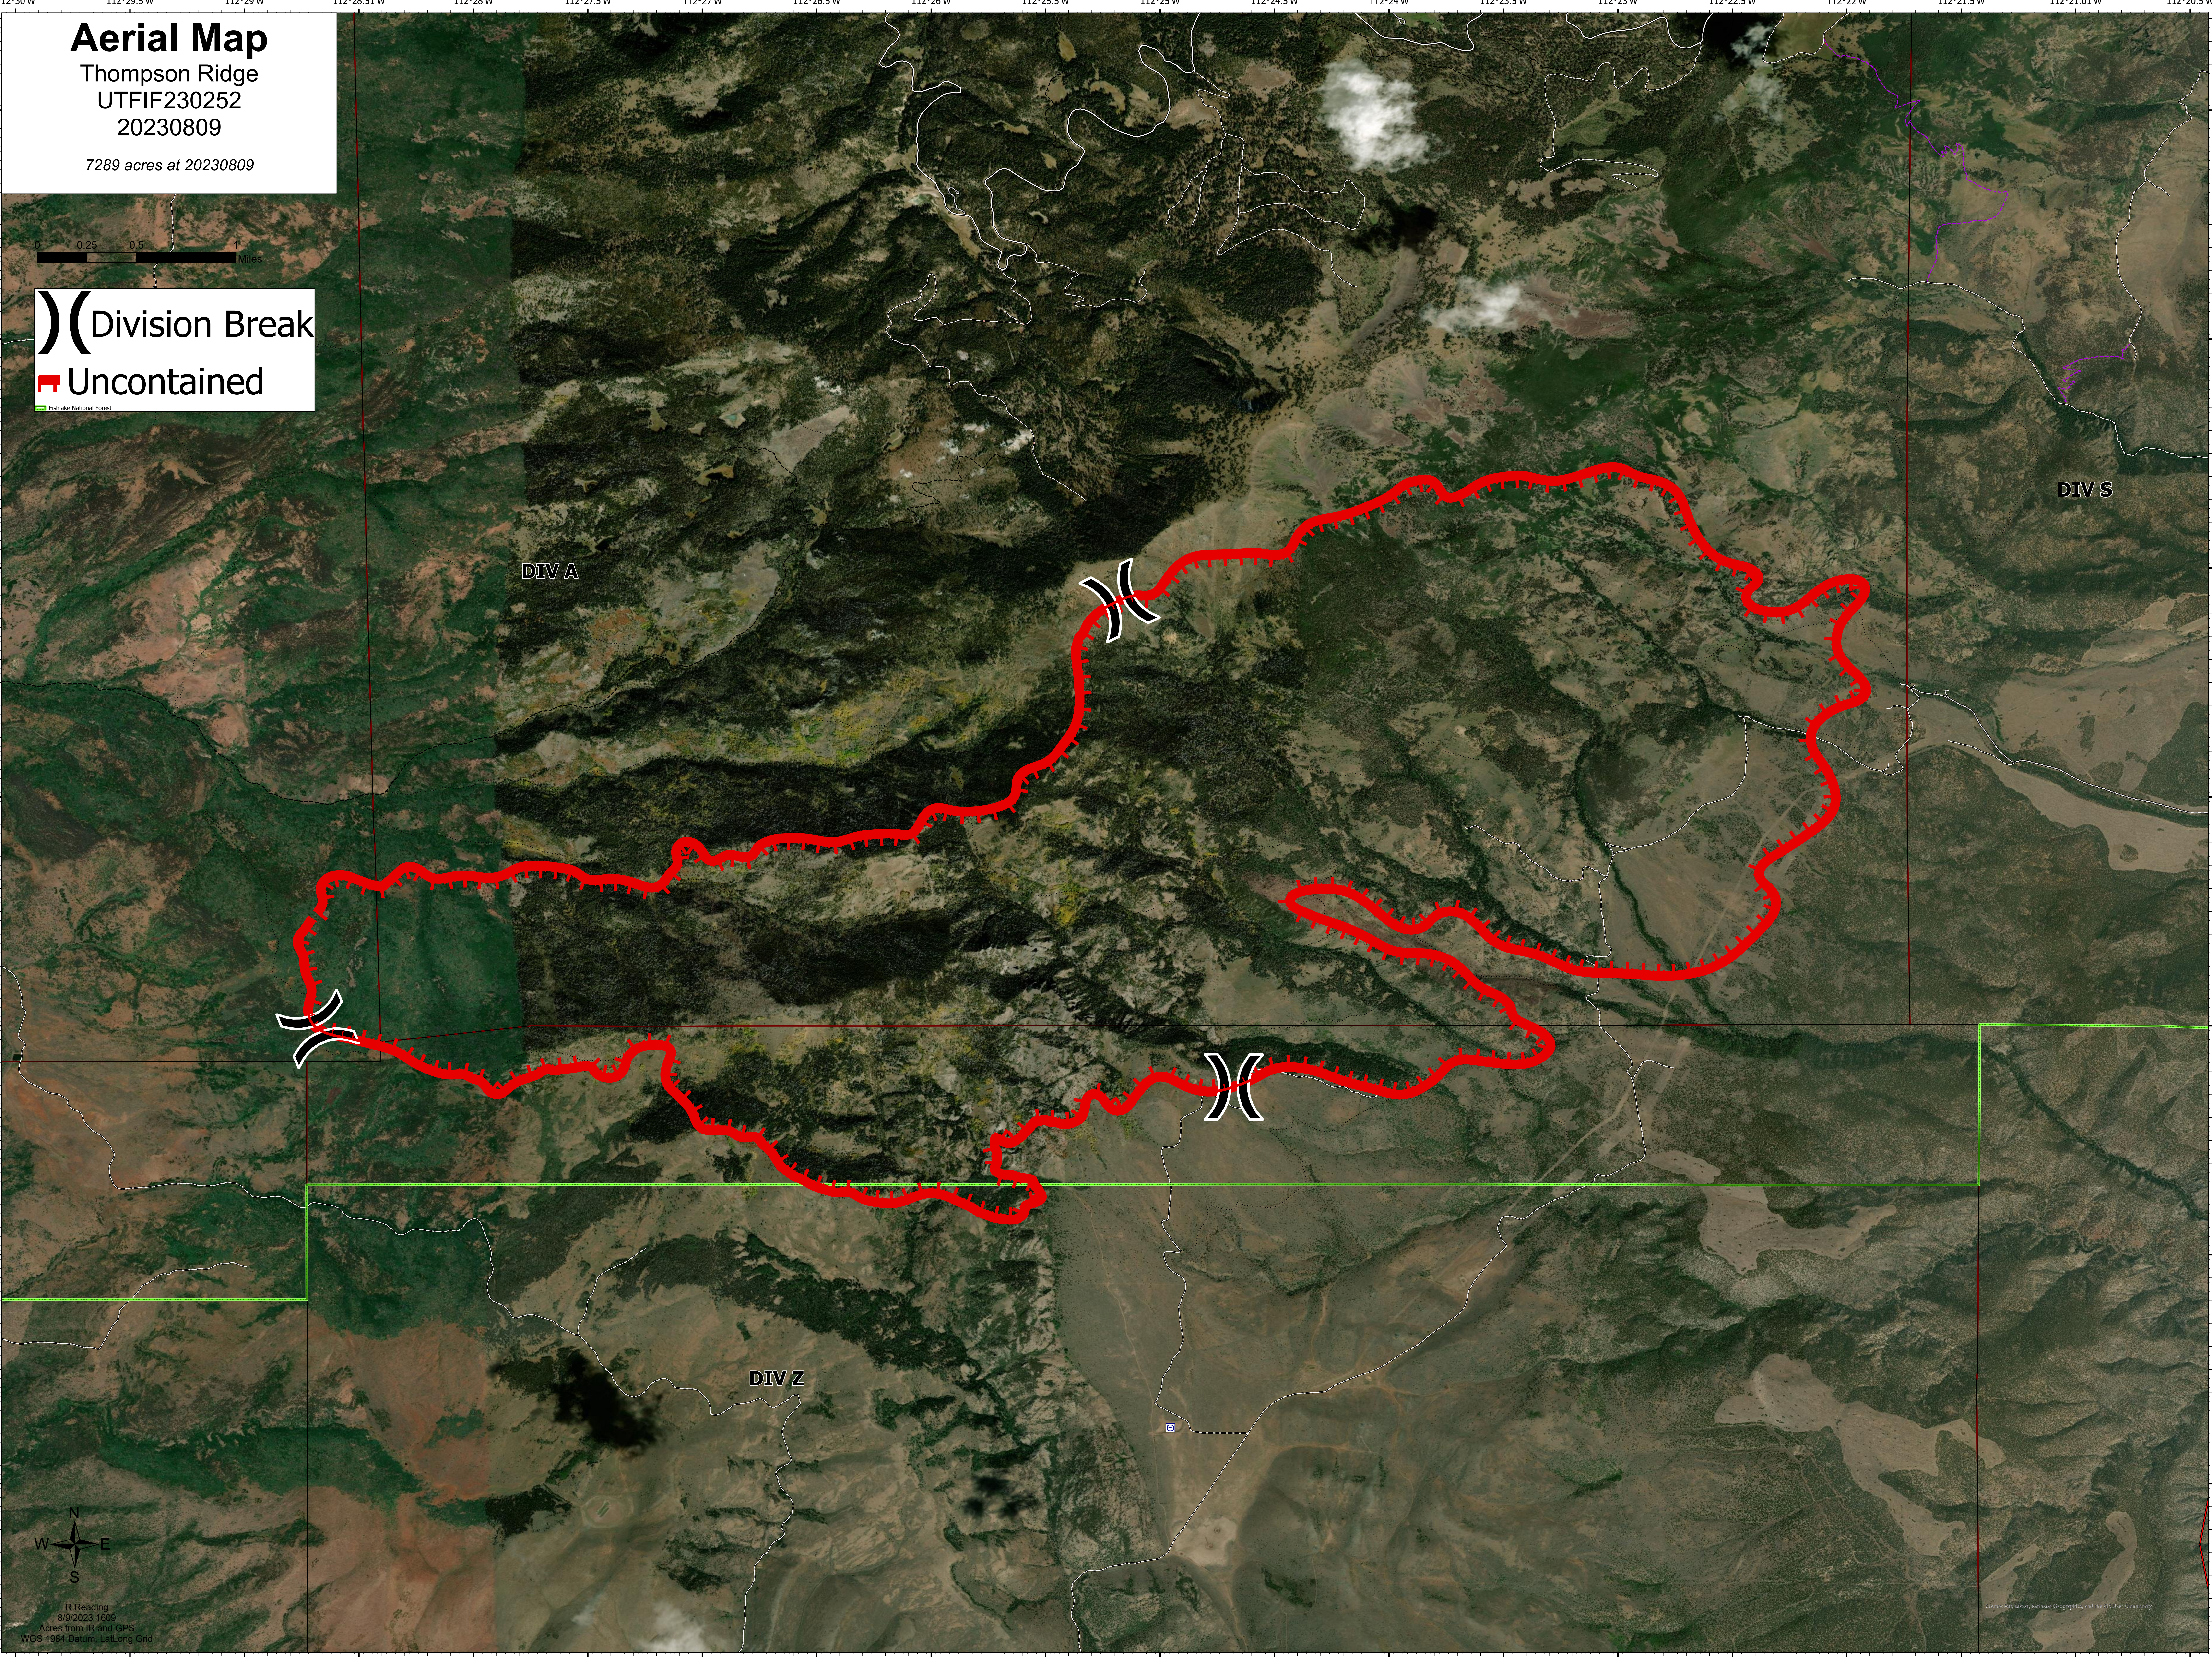

Aerial Map

Thompson Ridge
UTFIF230252
20230809

7289 acres at 20230809

 Division Break
 Uncontained
Fishlake National Forest

R. Reading
8/9/2023 1609
Acres from IR and GPS
WGS 1984 Datum, Lat/Long Grid