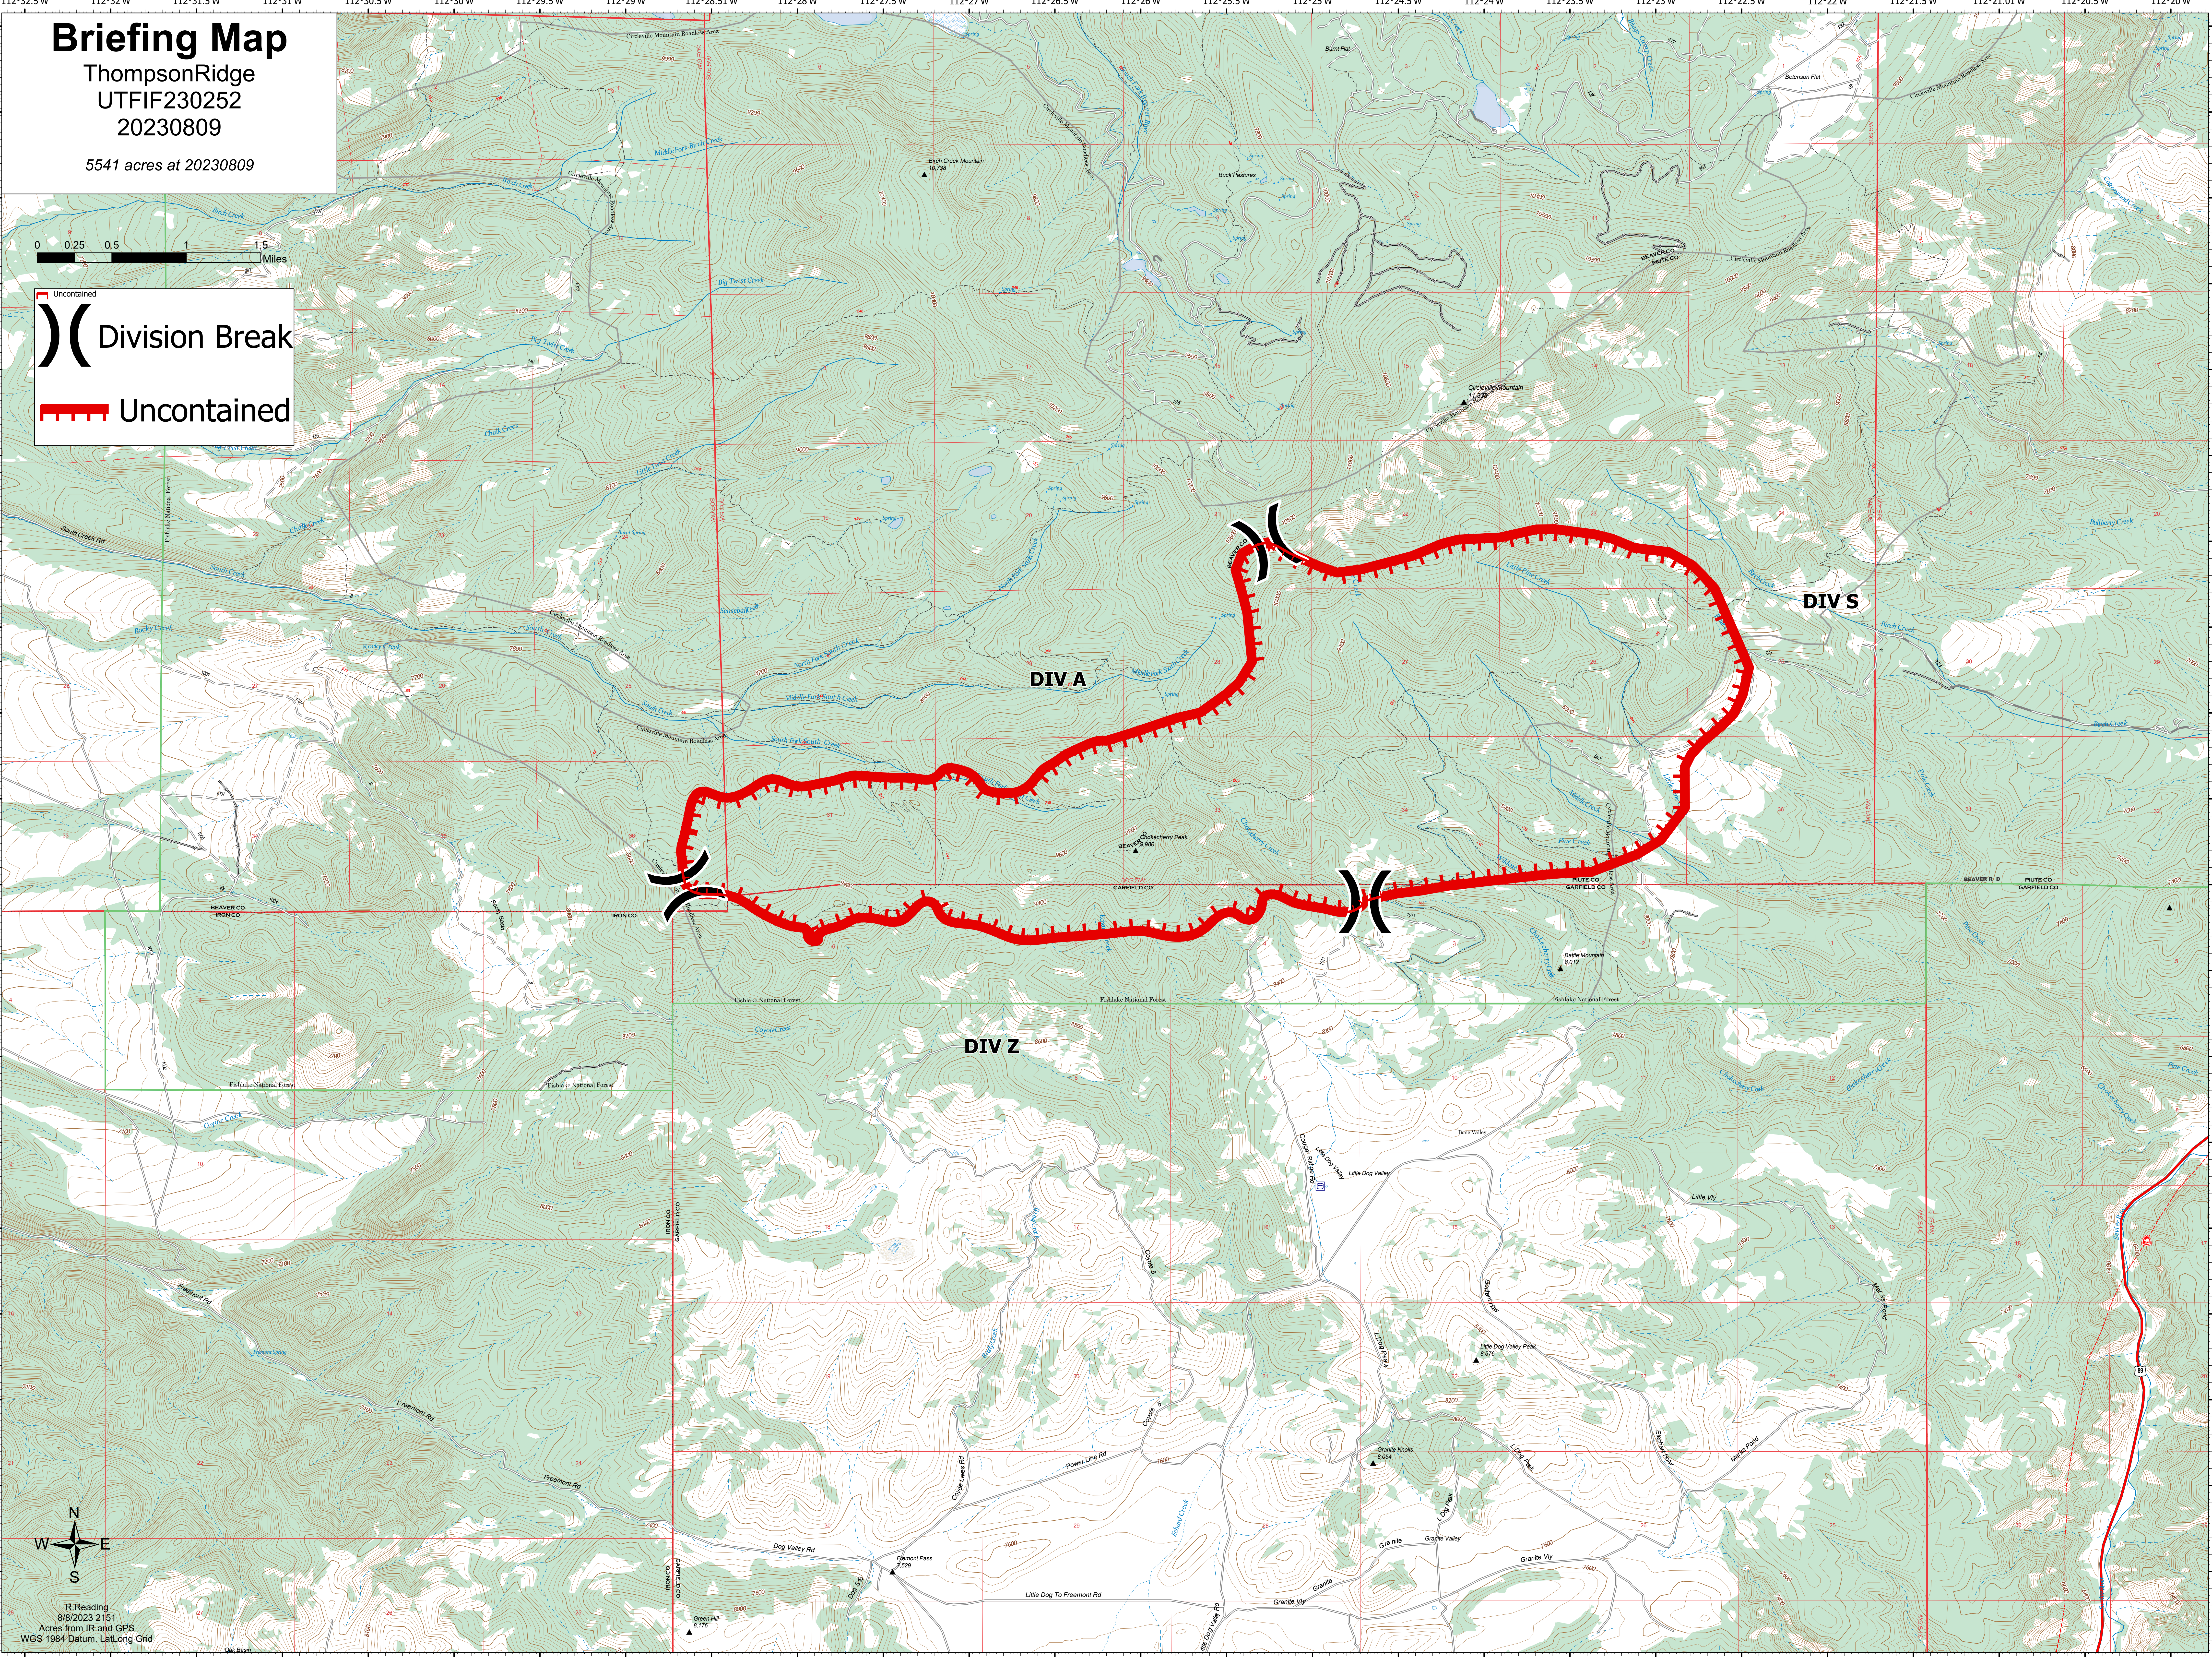

Briefing Map

ThompsonRidge
UTFIF230252
20230809

5541 acres at 20230809

 Division Break

 Uncontained

DIV A

DIV S

DIV Z

R. Reading
8/8/2023 2151
Acres from IR and GPS
WGS 1984 Datum, Lat/Long Grid