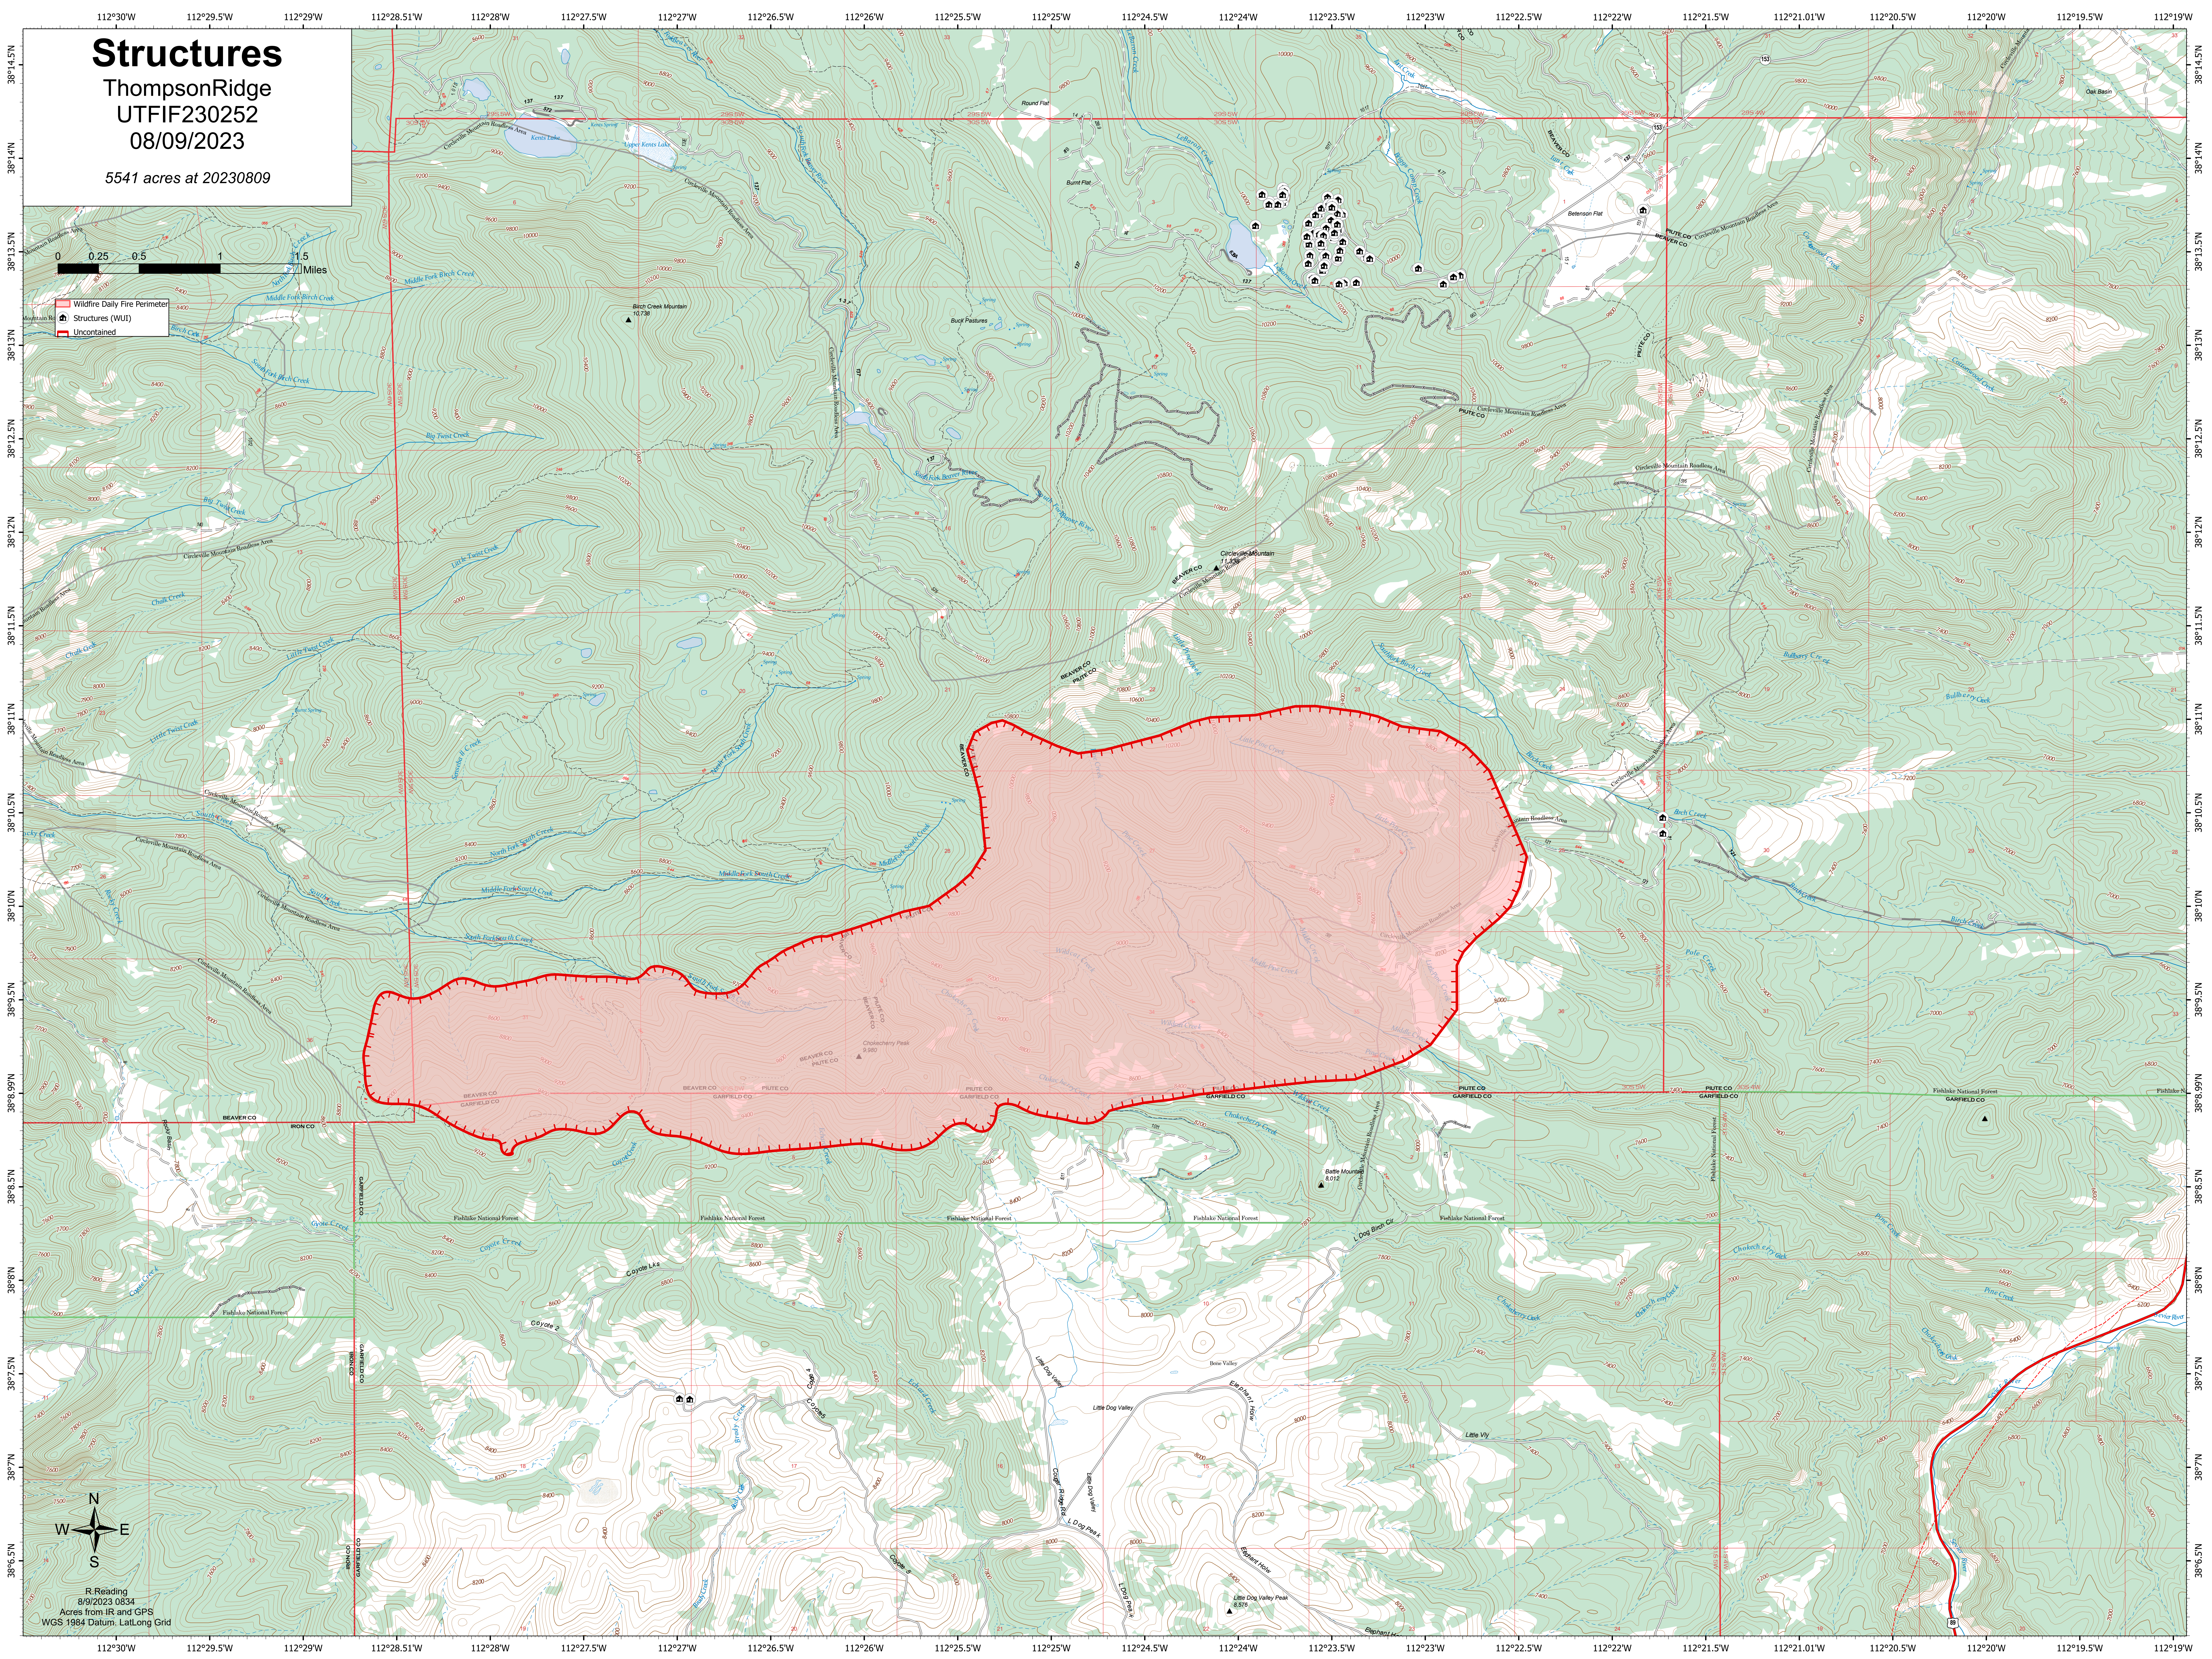

Structures

ThompsonRidge
UTFIF230252
08/09/2023

5541 acres at 20230809

- Wildfire Daily Fire Perimeter
- Structures (WUI)
- Uncounted

R.Reading
8/9/2023 0834
Acres from IR and GPS
WGS 1984 Datum, LatLong Grid