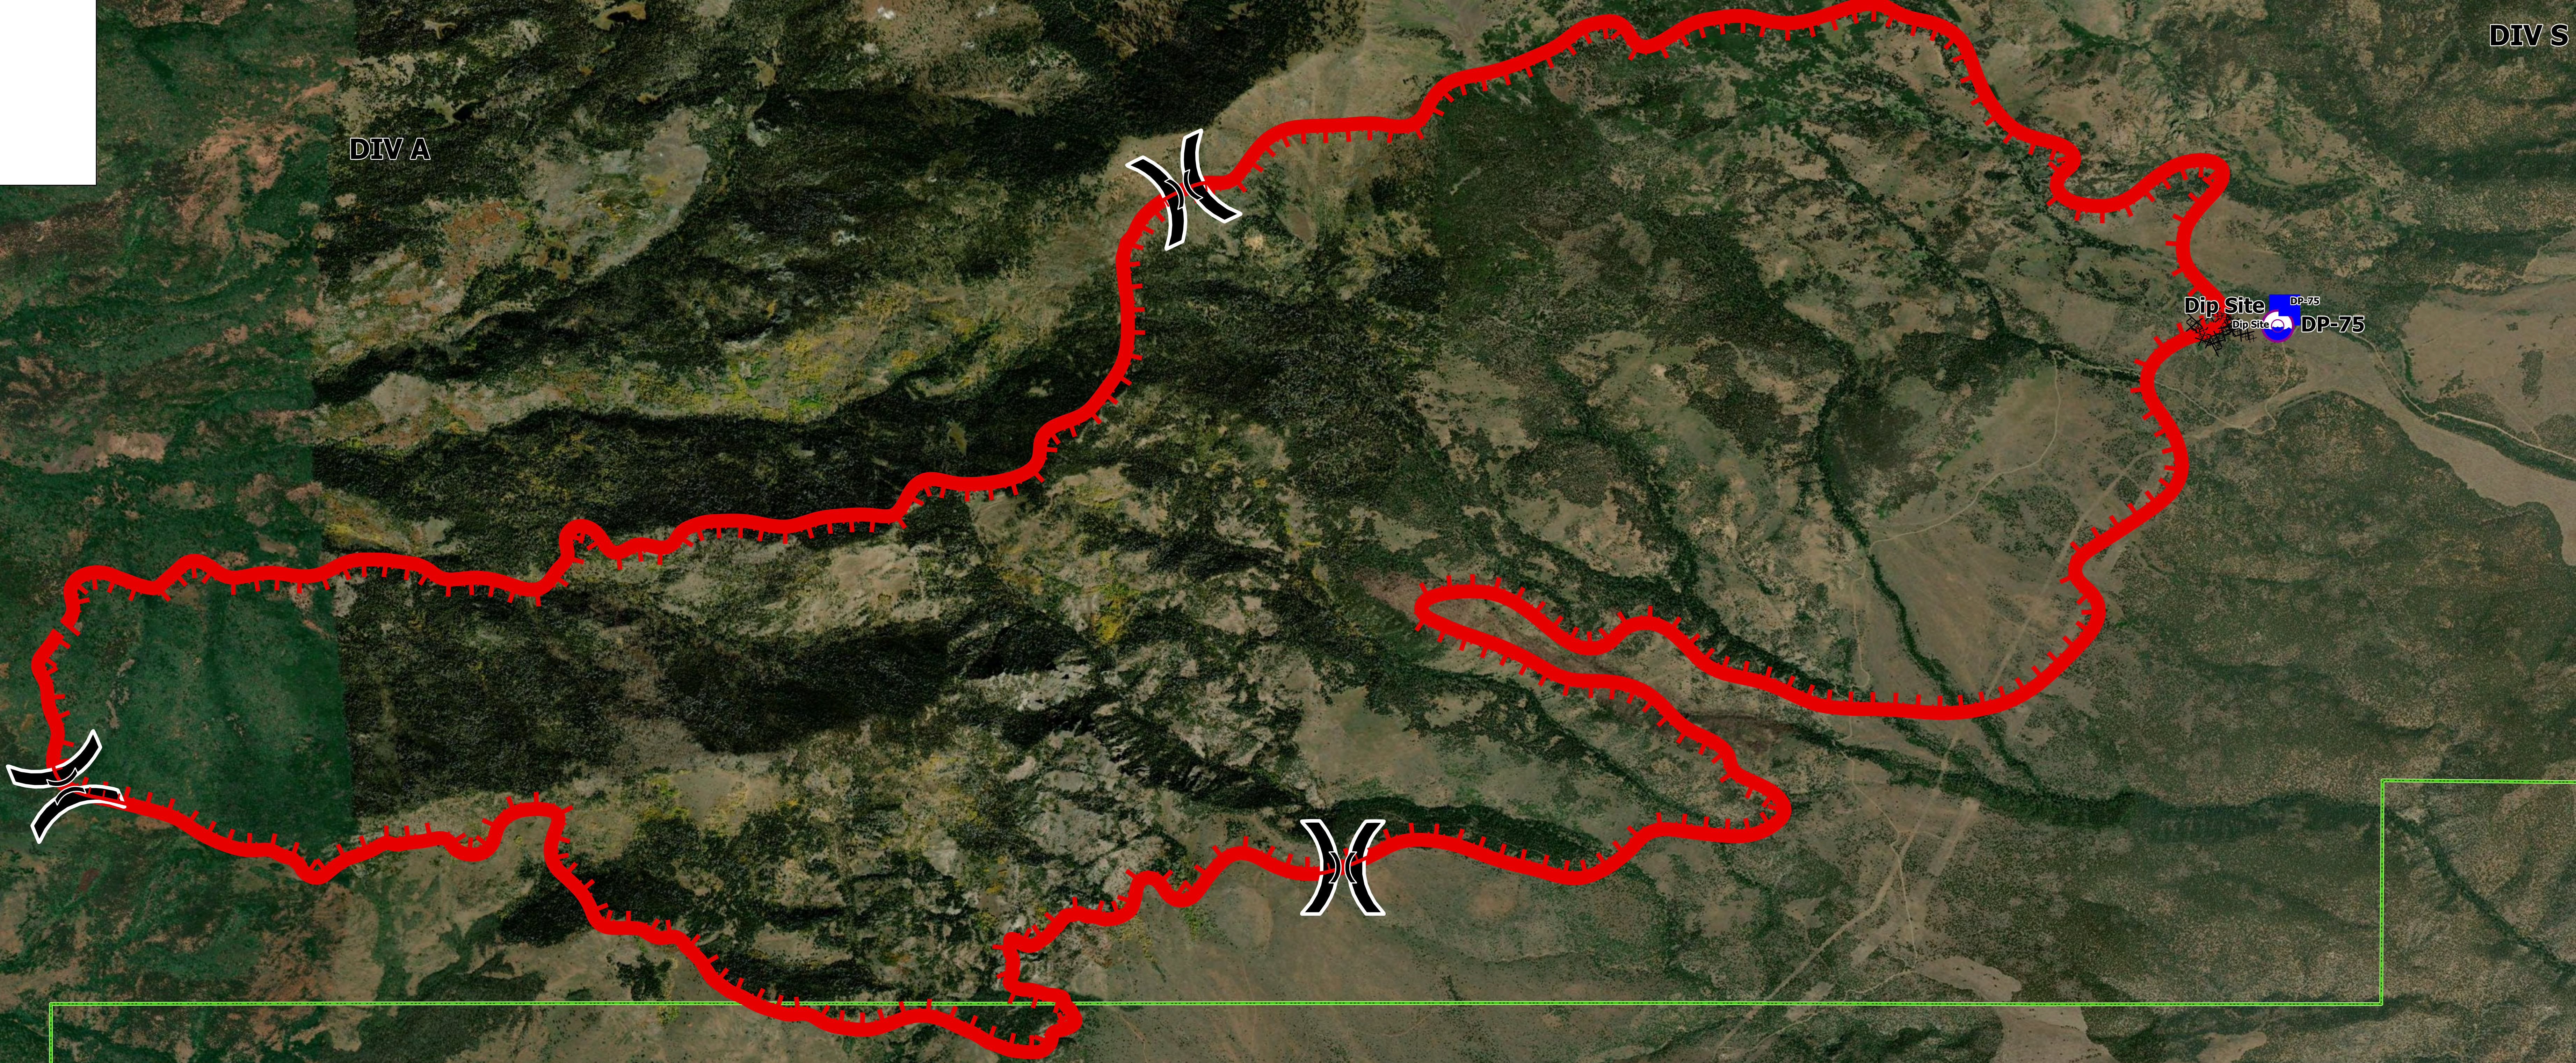

Aerial Map

Thompson Ridge
UTFIF230252
20230810 1800

7289 acres at 20230809

- Completed Dozer Line
- Uncontained
- Dip Site
- Division Break
- Drop Point
- Other
- Water Tank

R. Reading
8/10/2023 0924
Acres from IR and GPS
WGS 1984 Datum, LatLong Grid