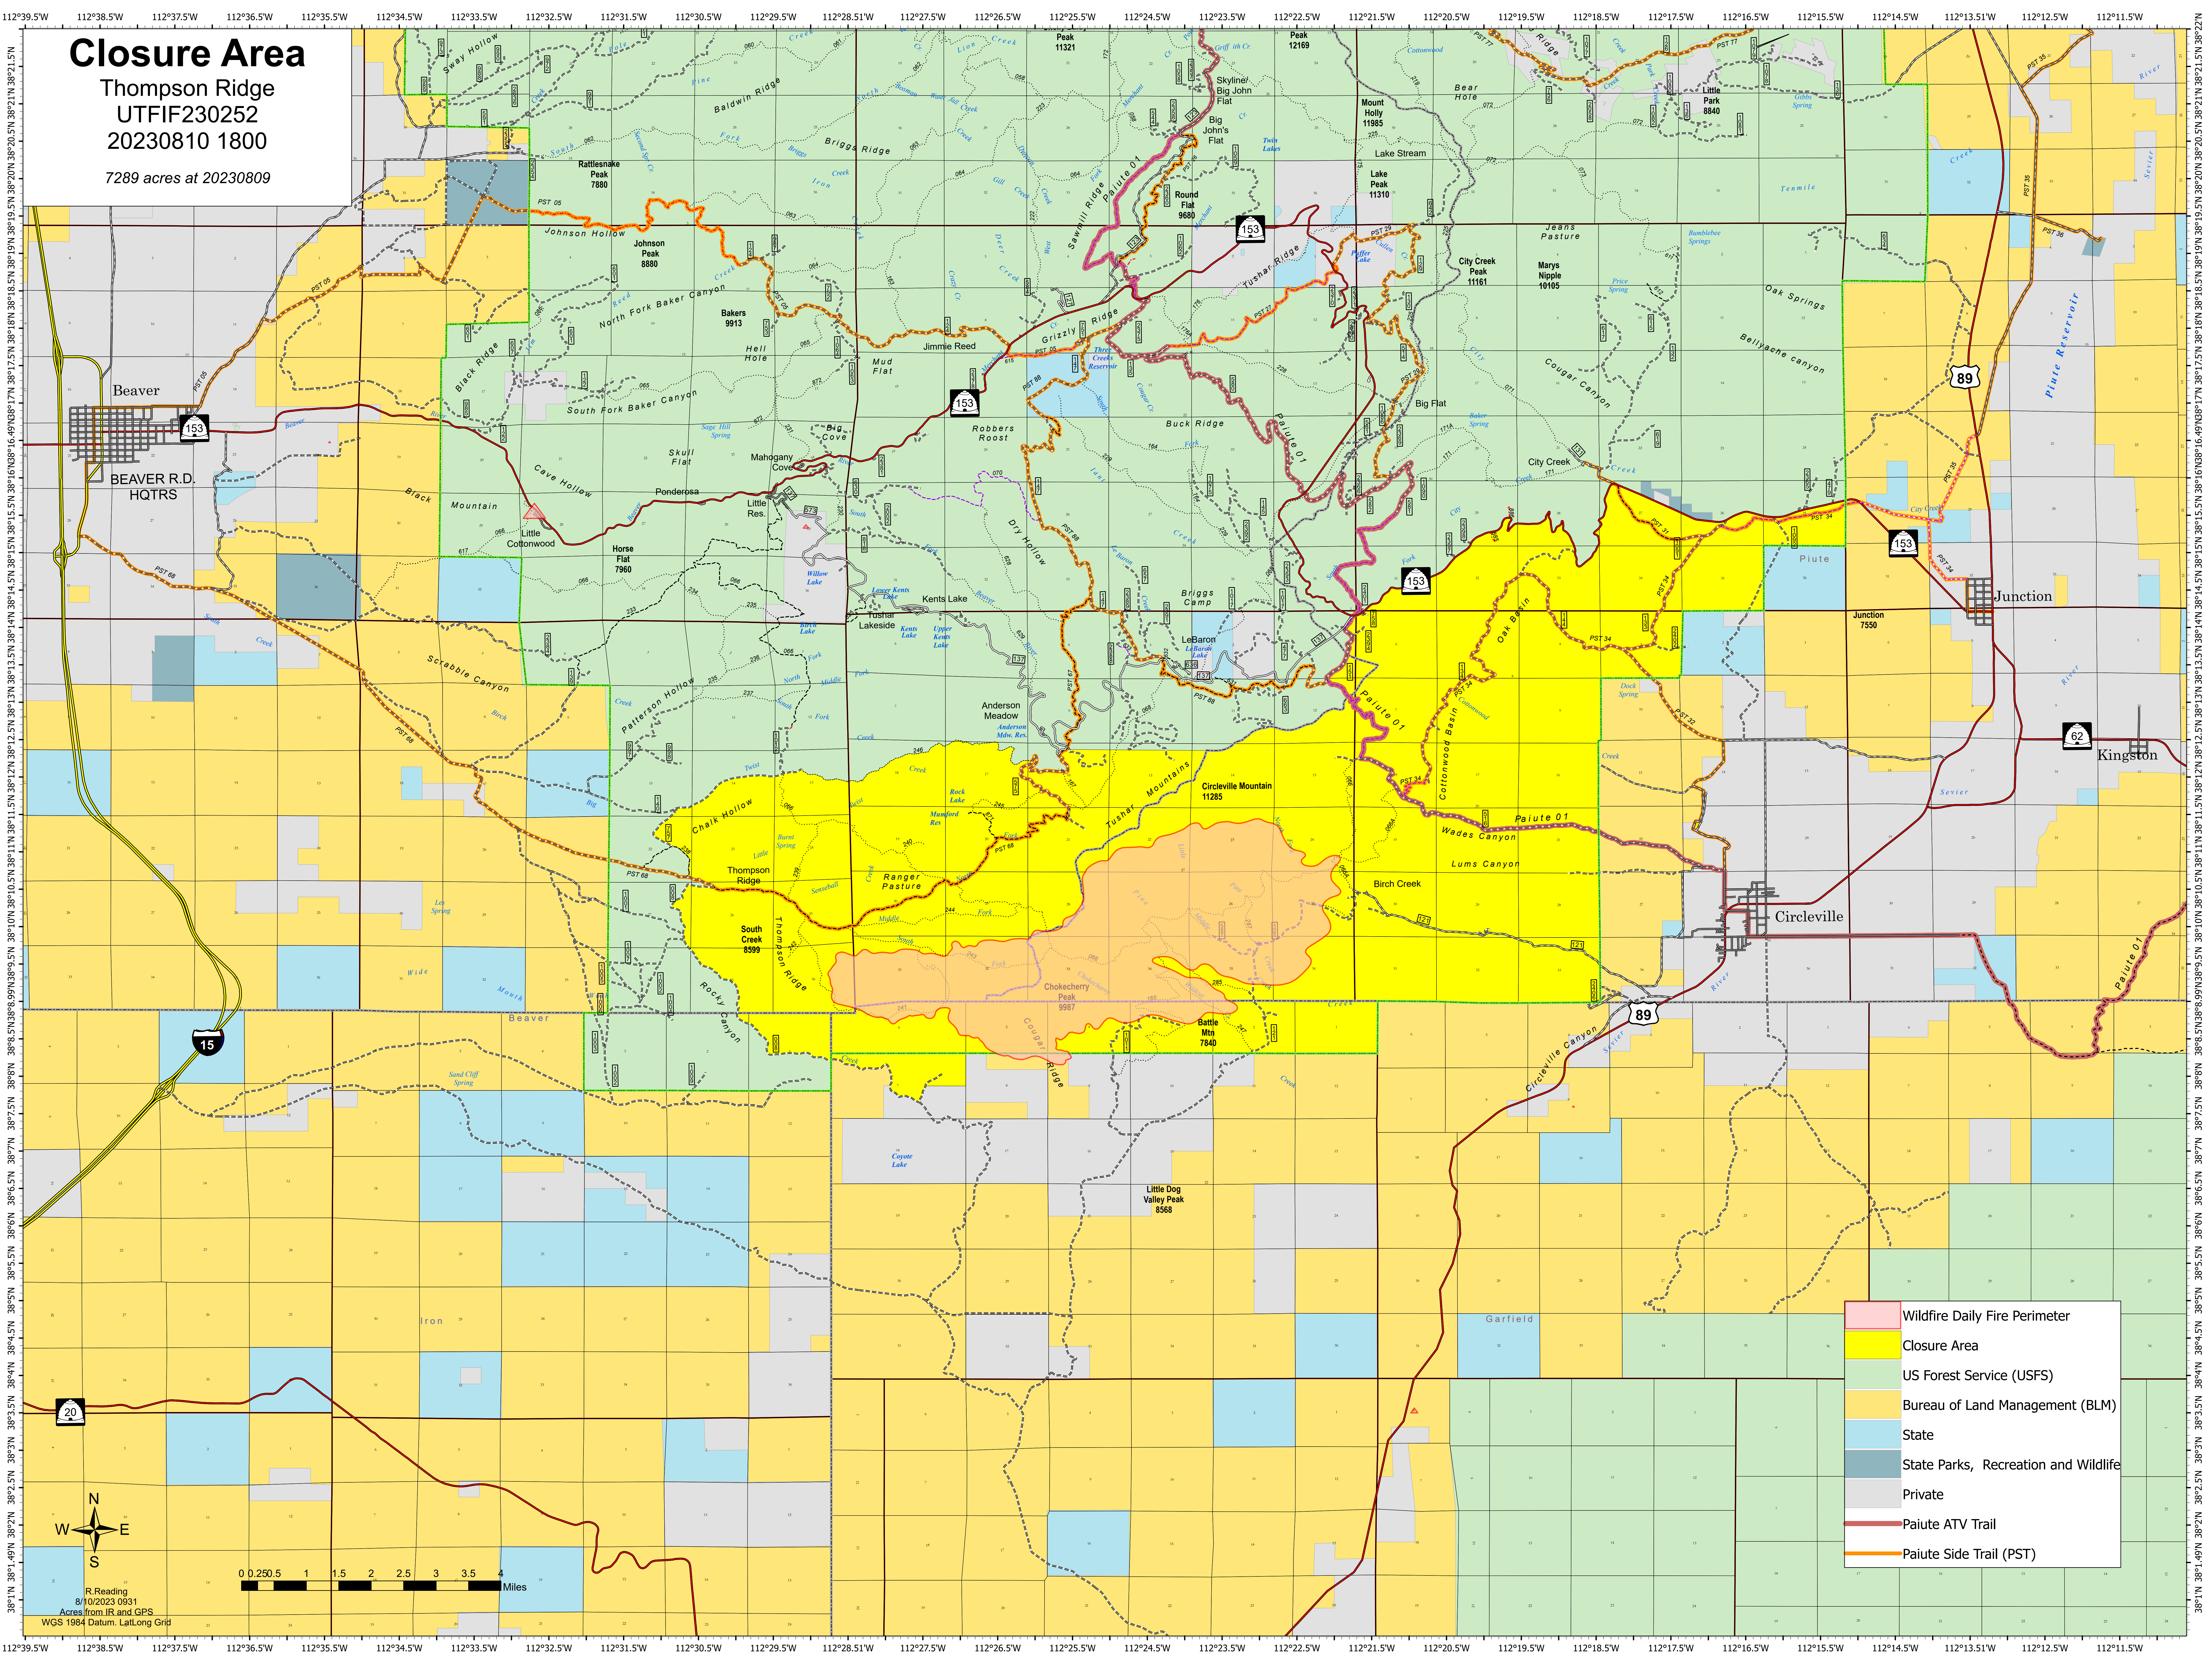

Closure Area

Thompson Ridge
UTFIF230252
20230810 1800

7289 acres at 20230809

- Wildfire Daily Fire Perimeter
- Closure Area
- US Forest Service (USFS)
- Bureau of Land Management (BLM)
- State
- State Parks, Recreation and Wildlife
- Private
- Paiute ATV Trail
- Paiute Side Trail (PST)