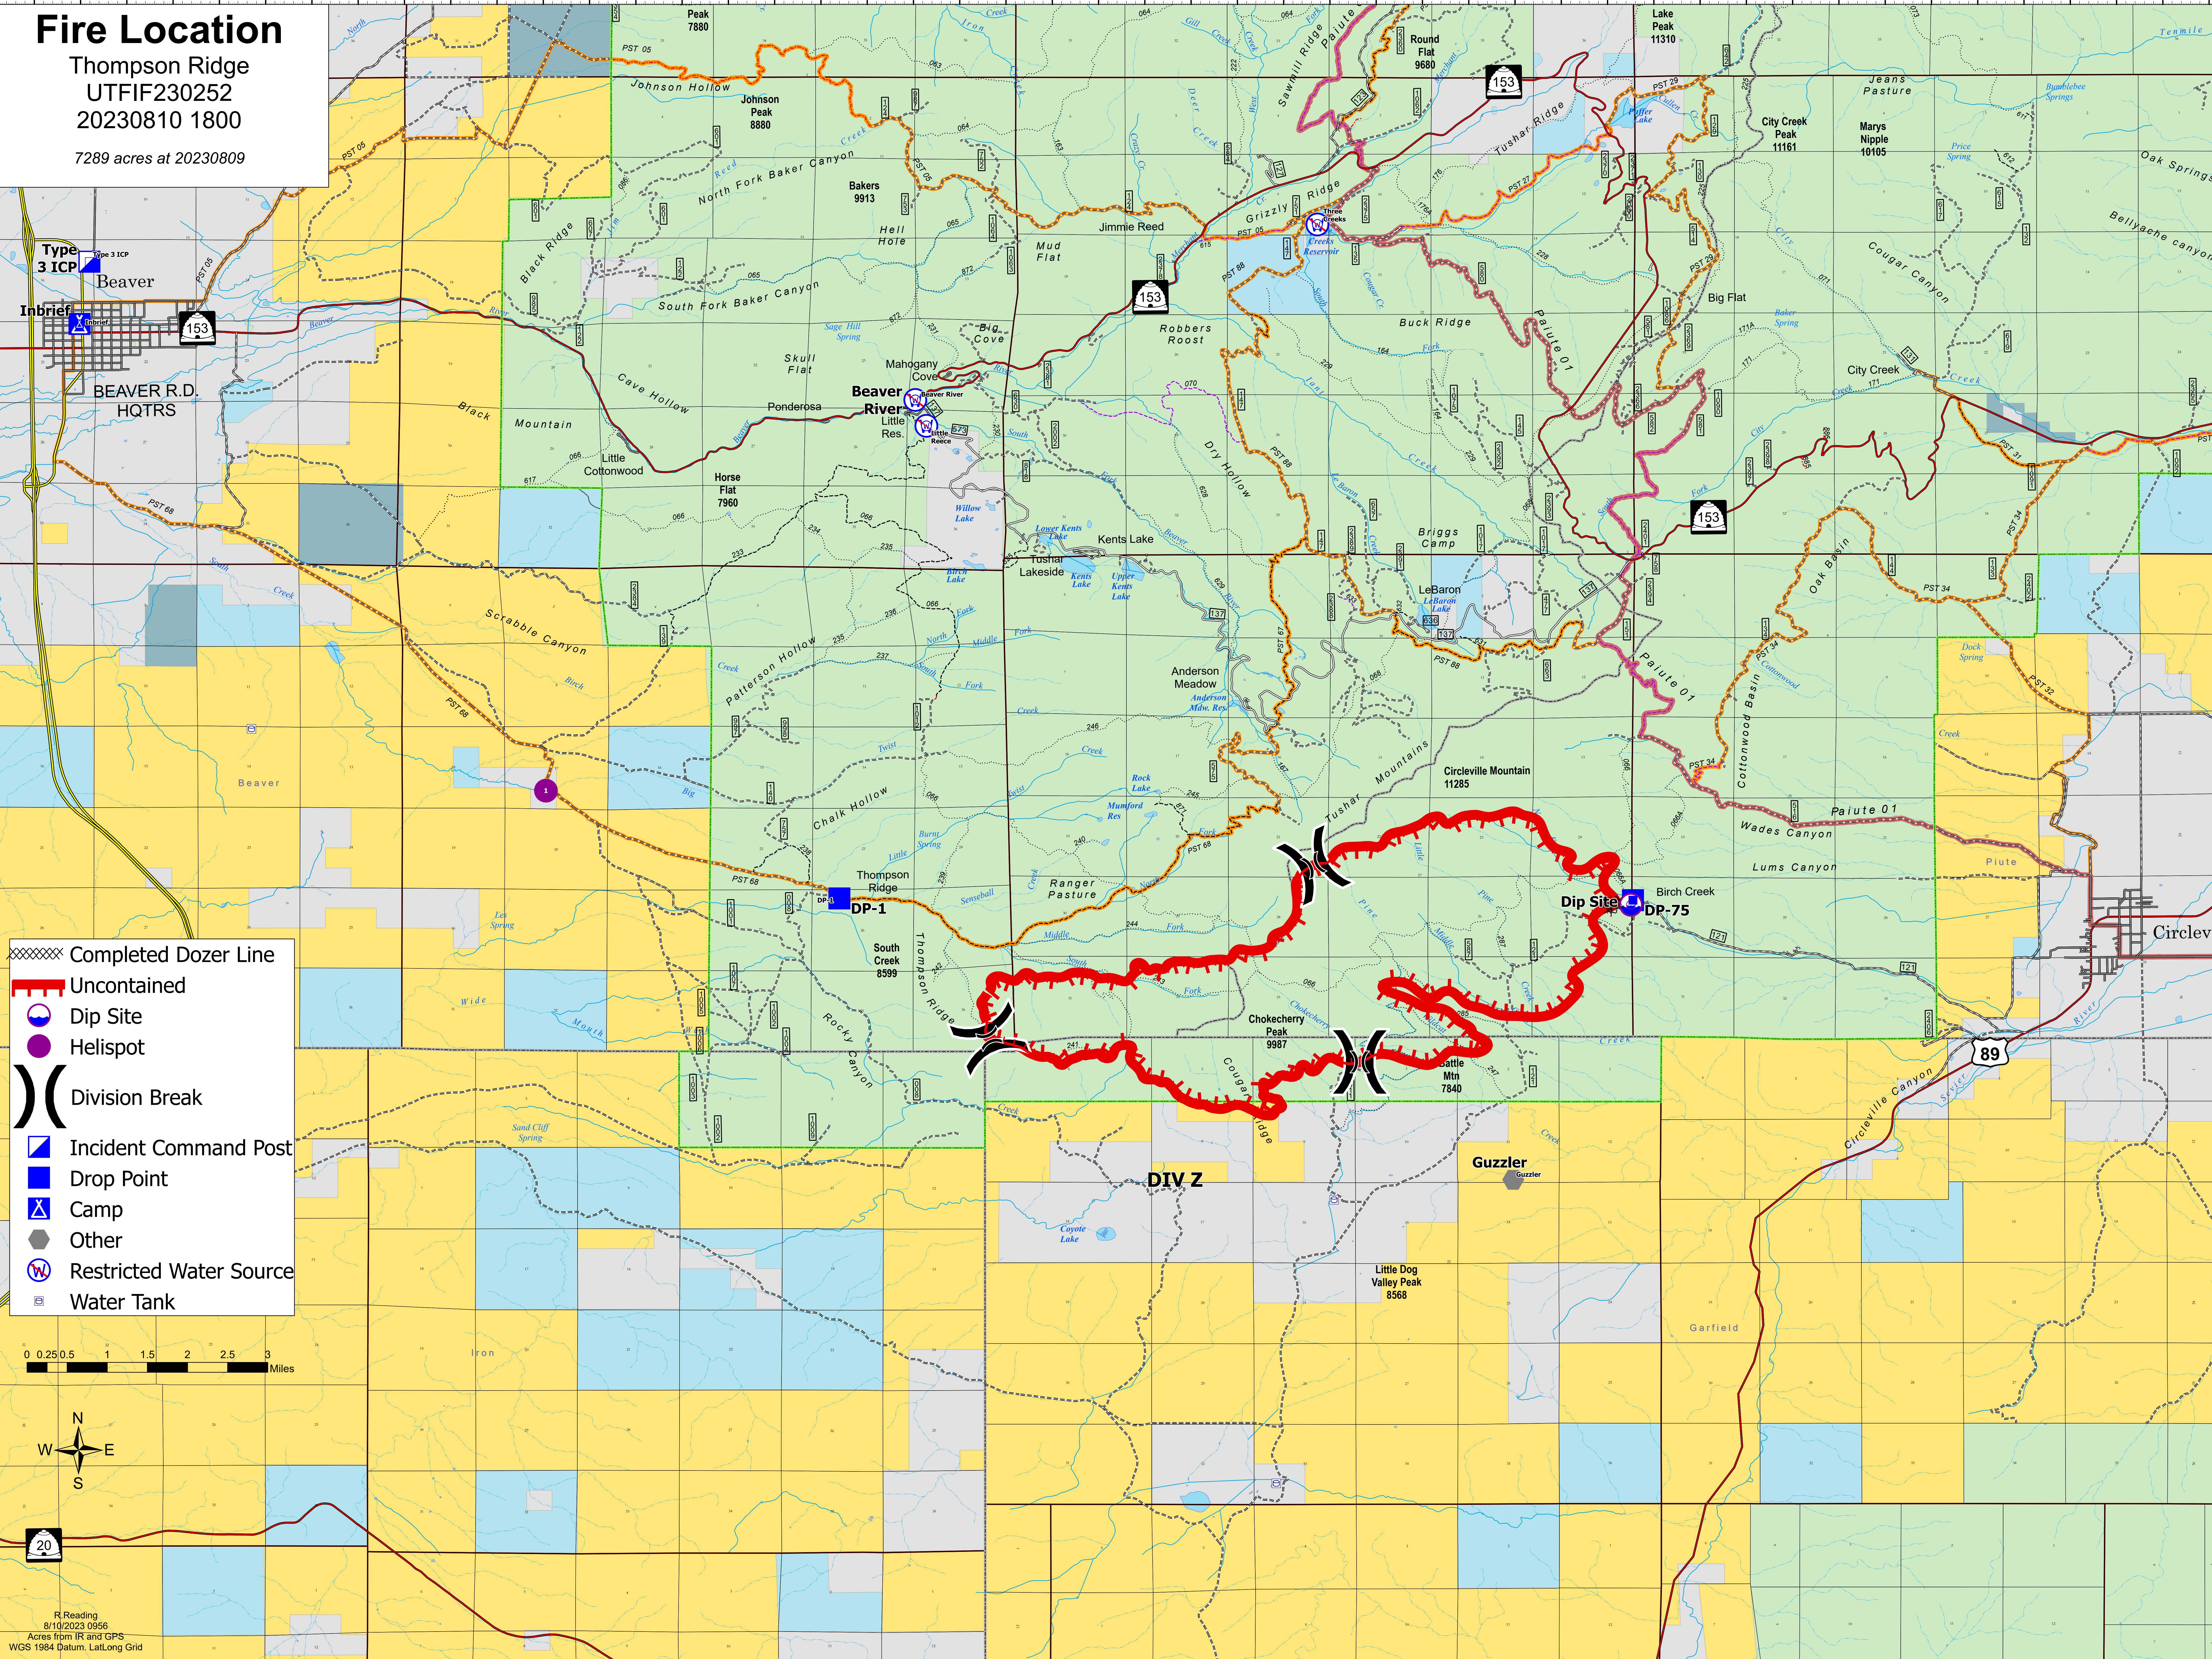

Fire Location

Thompson Ridge
UTFIF230252
20230810 1800

7289 acres at 20230809

Type 3 ICP
Beaver
Inbrief
BEAVER R.D.
HQTRS

- Completed Dozer Line
- Uncontained
- Dip Site
- Helispot
- Division Break
- Incident Command Post
- Drop Point
- Camp
- Other
- Restricted Water Source
- Water Tank

R. Reading
8/10/2023 0956
Acres from IR and GPS
WGS 1984 Datum, Lat/Long Grid

DIV Z

Guzzler

Dip Site DP-75

Thompson Ridge DP-1