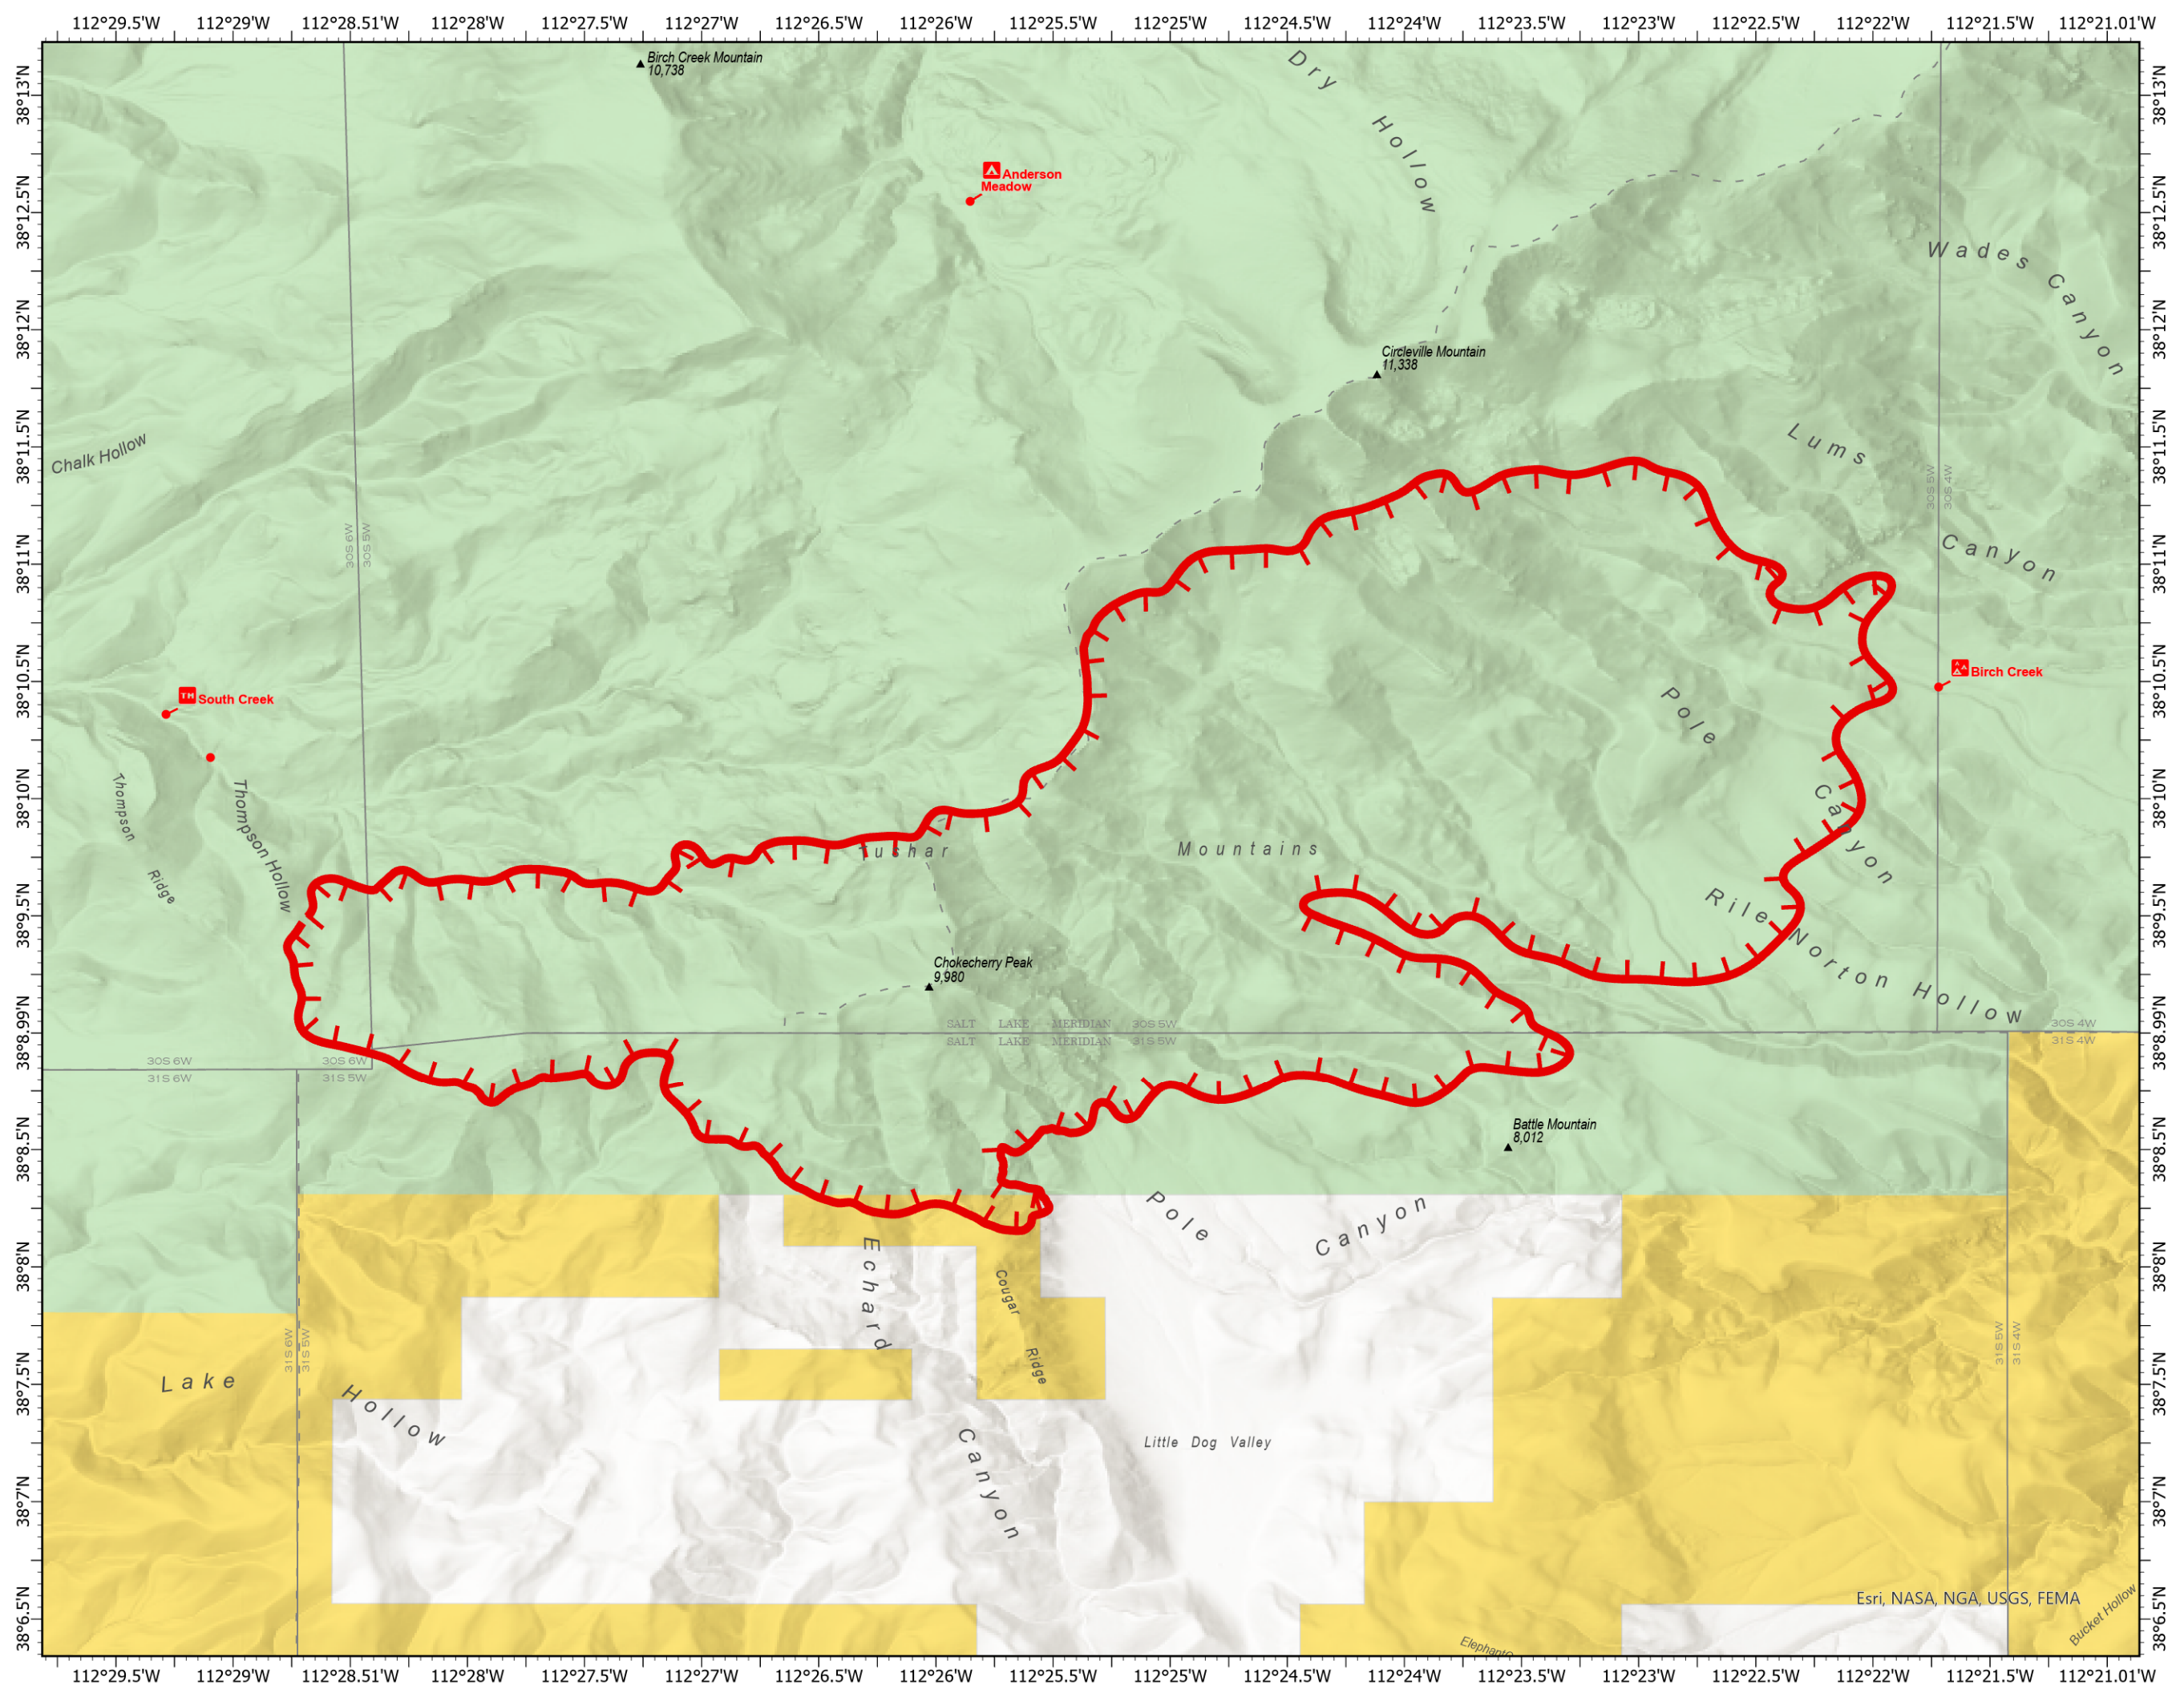

Ownership

Thompson Ridge
UT-FIF-230252
08/12/2023

7,289 acres at 08/09/2023 1030 MDT

- Uncontained
- Land Ownership**
- BLM: 49 Acres (0.7%)
- USFS: 7239 Acres (99.3%)
- Private: 1ac (0.01%)

8/11/2023 2202
Acres from GPS
WGS 1984 Datum. LatLong Grid

Esri, NASA, NGA, USGS, FEMA