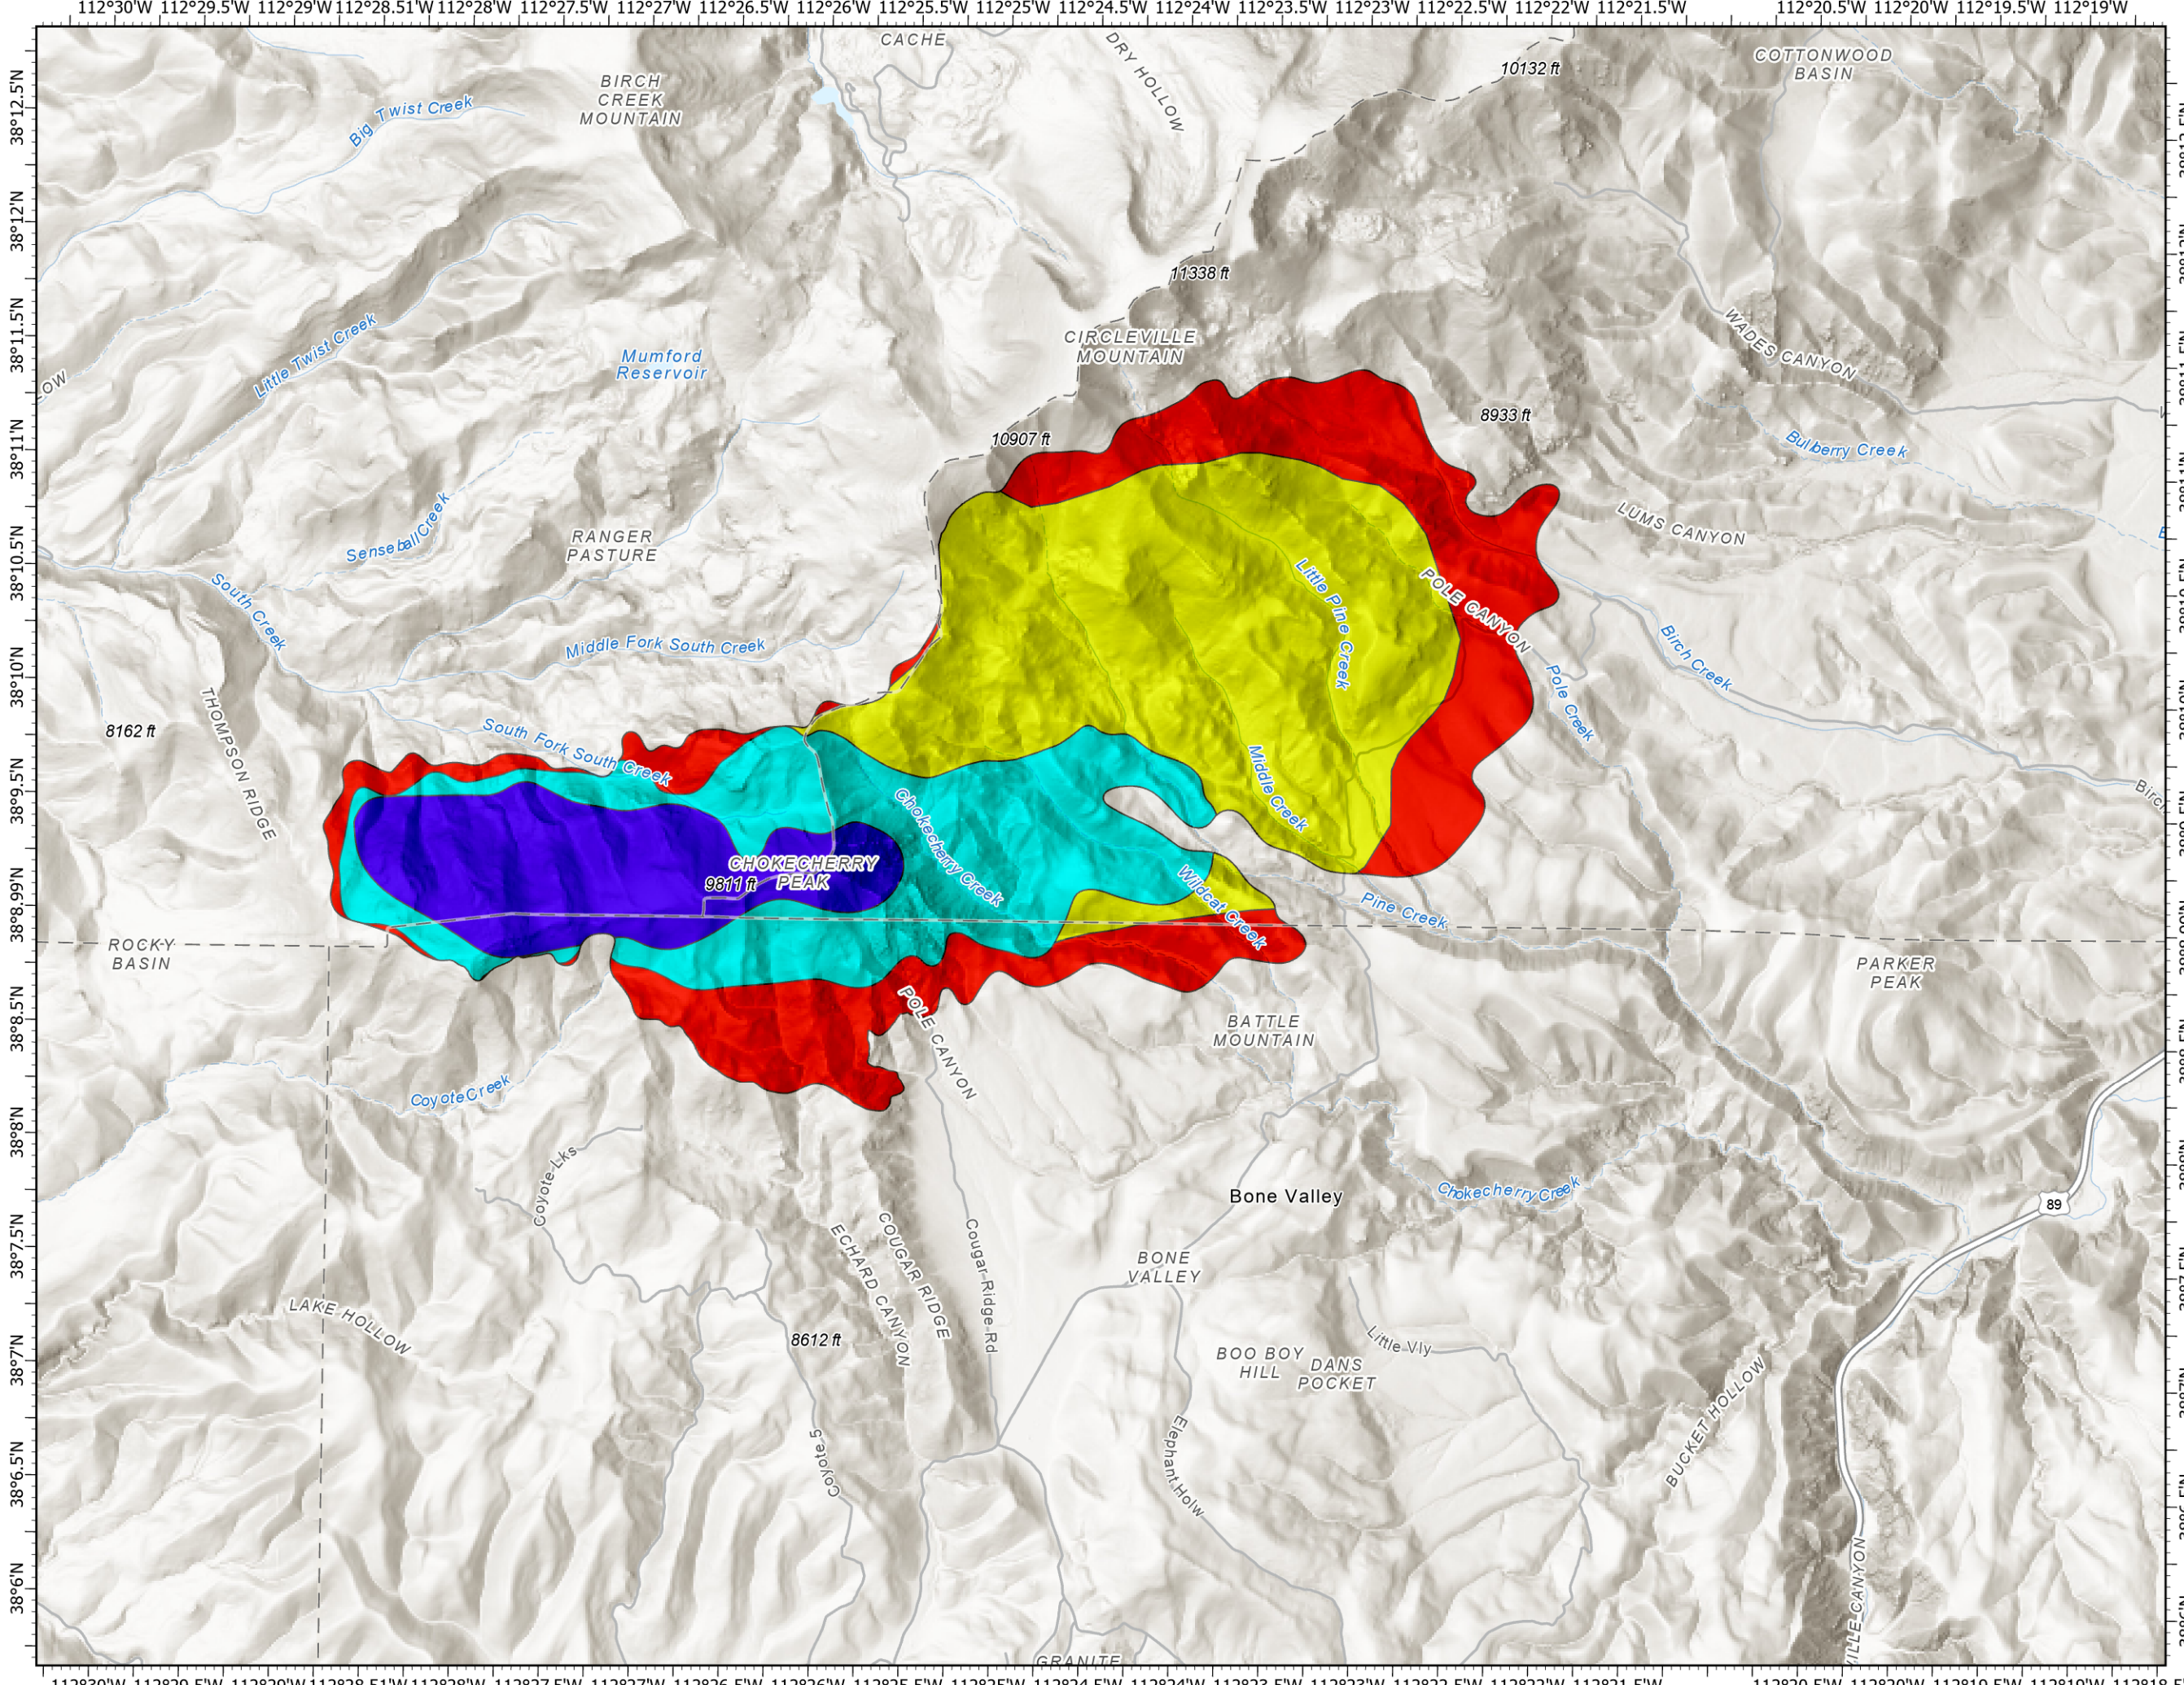

Progression

Thompson Ridge
UT-FIF-230252
08/12/2023

7,289 acres at 08/09/2023 1030 MDT

- 20230807 @ 1034 | 1,007ac | +1,007ac
- 20230808 @ 0945 | 2,604ac | +1,597ac
- 20230808 @ 2055 | 5,336ac | +2,732ac
- 20230809 @ 1018 | 7,289ac | +1,953ac

8/11/2023 2202
Acres from GPS
North American 1983 Datum, LatLong Grid