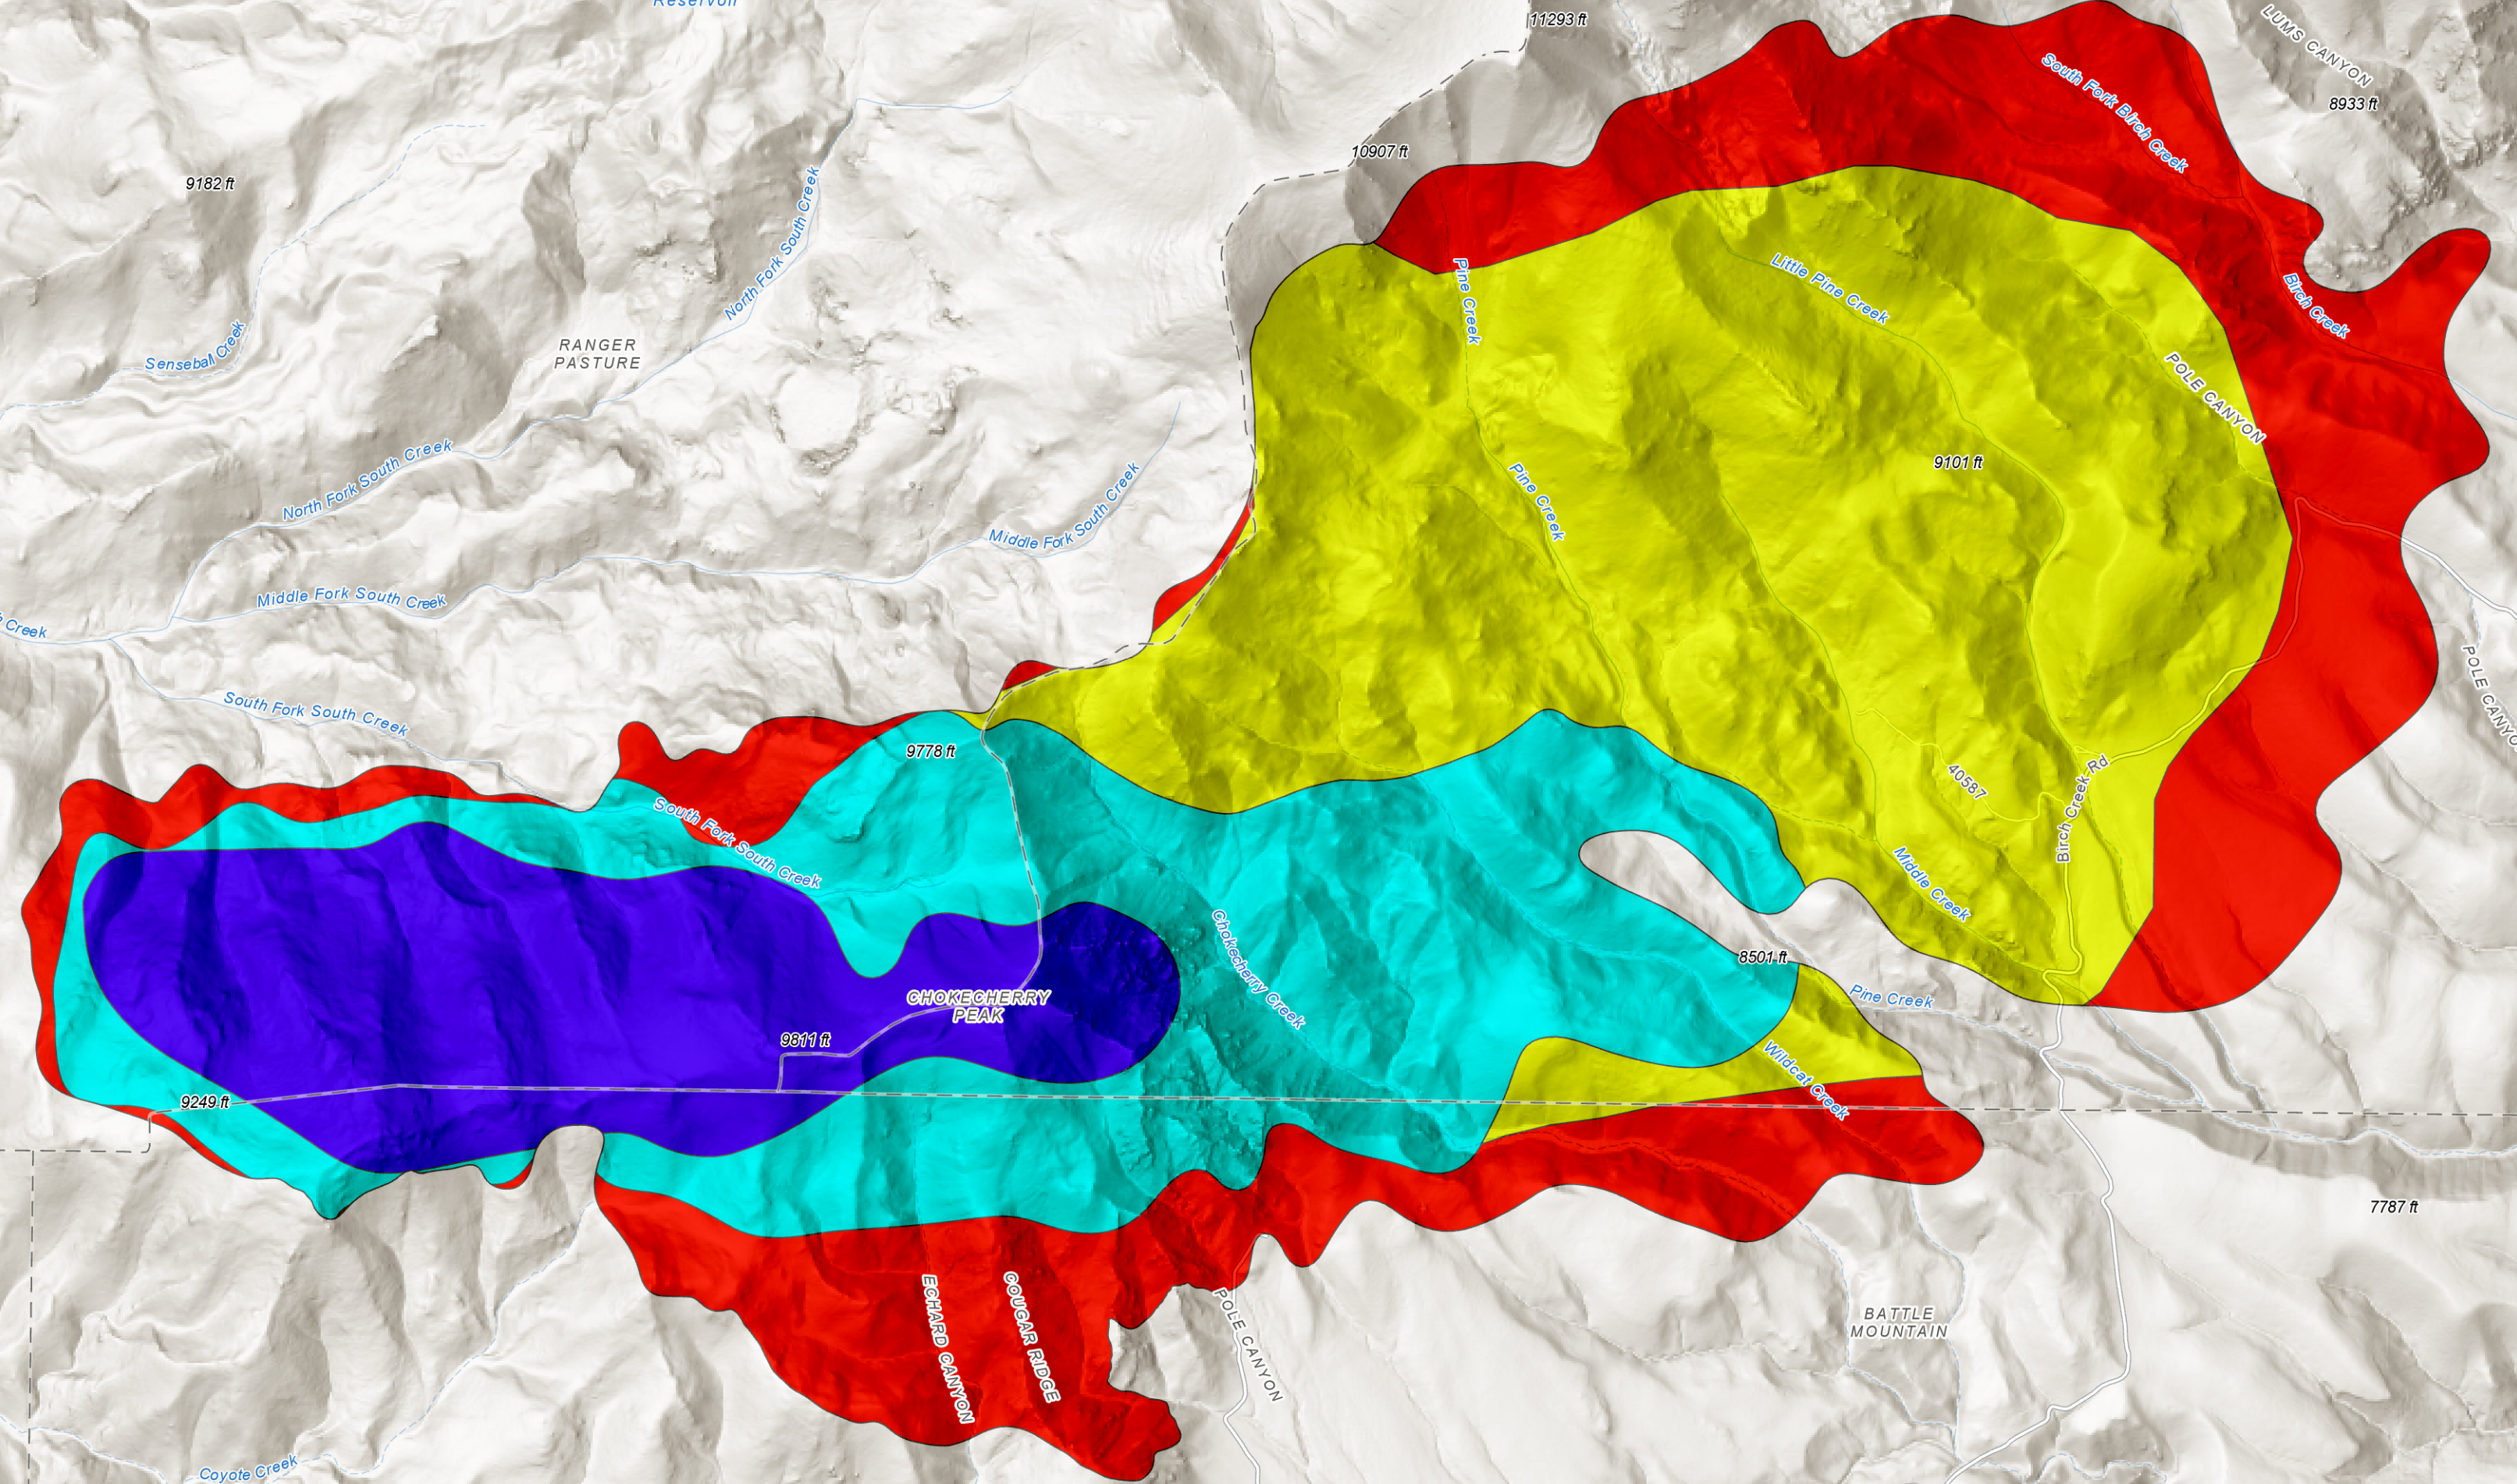

Progression

Thompson Ridge
UT-FIF-230252

08/12/2023

7,289 acres at 08/09/2023 1030 MDT

20230807 @ 1034	1,007ac	+1,007ac
20230808 @ 0945	2,604ac	+1,597ac
20230808 @ 2055	5,336ac	+2,732ac
20230809 @ 1018	7,289ac	+1,953ac

8/11/2023 2204
Acres from GPS
North American 1983 Datum, LatLong Grid