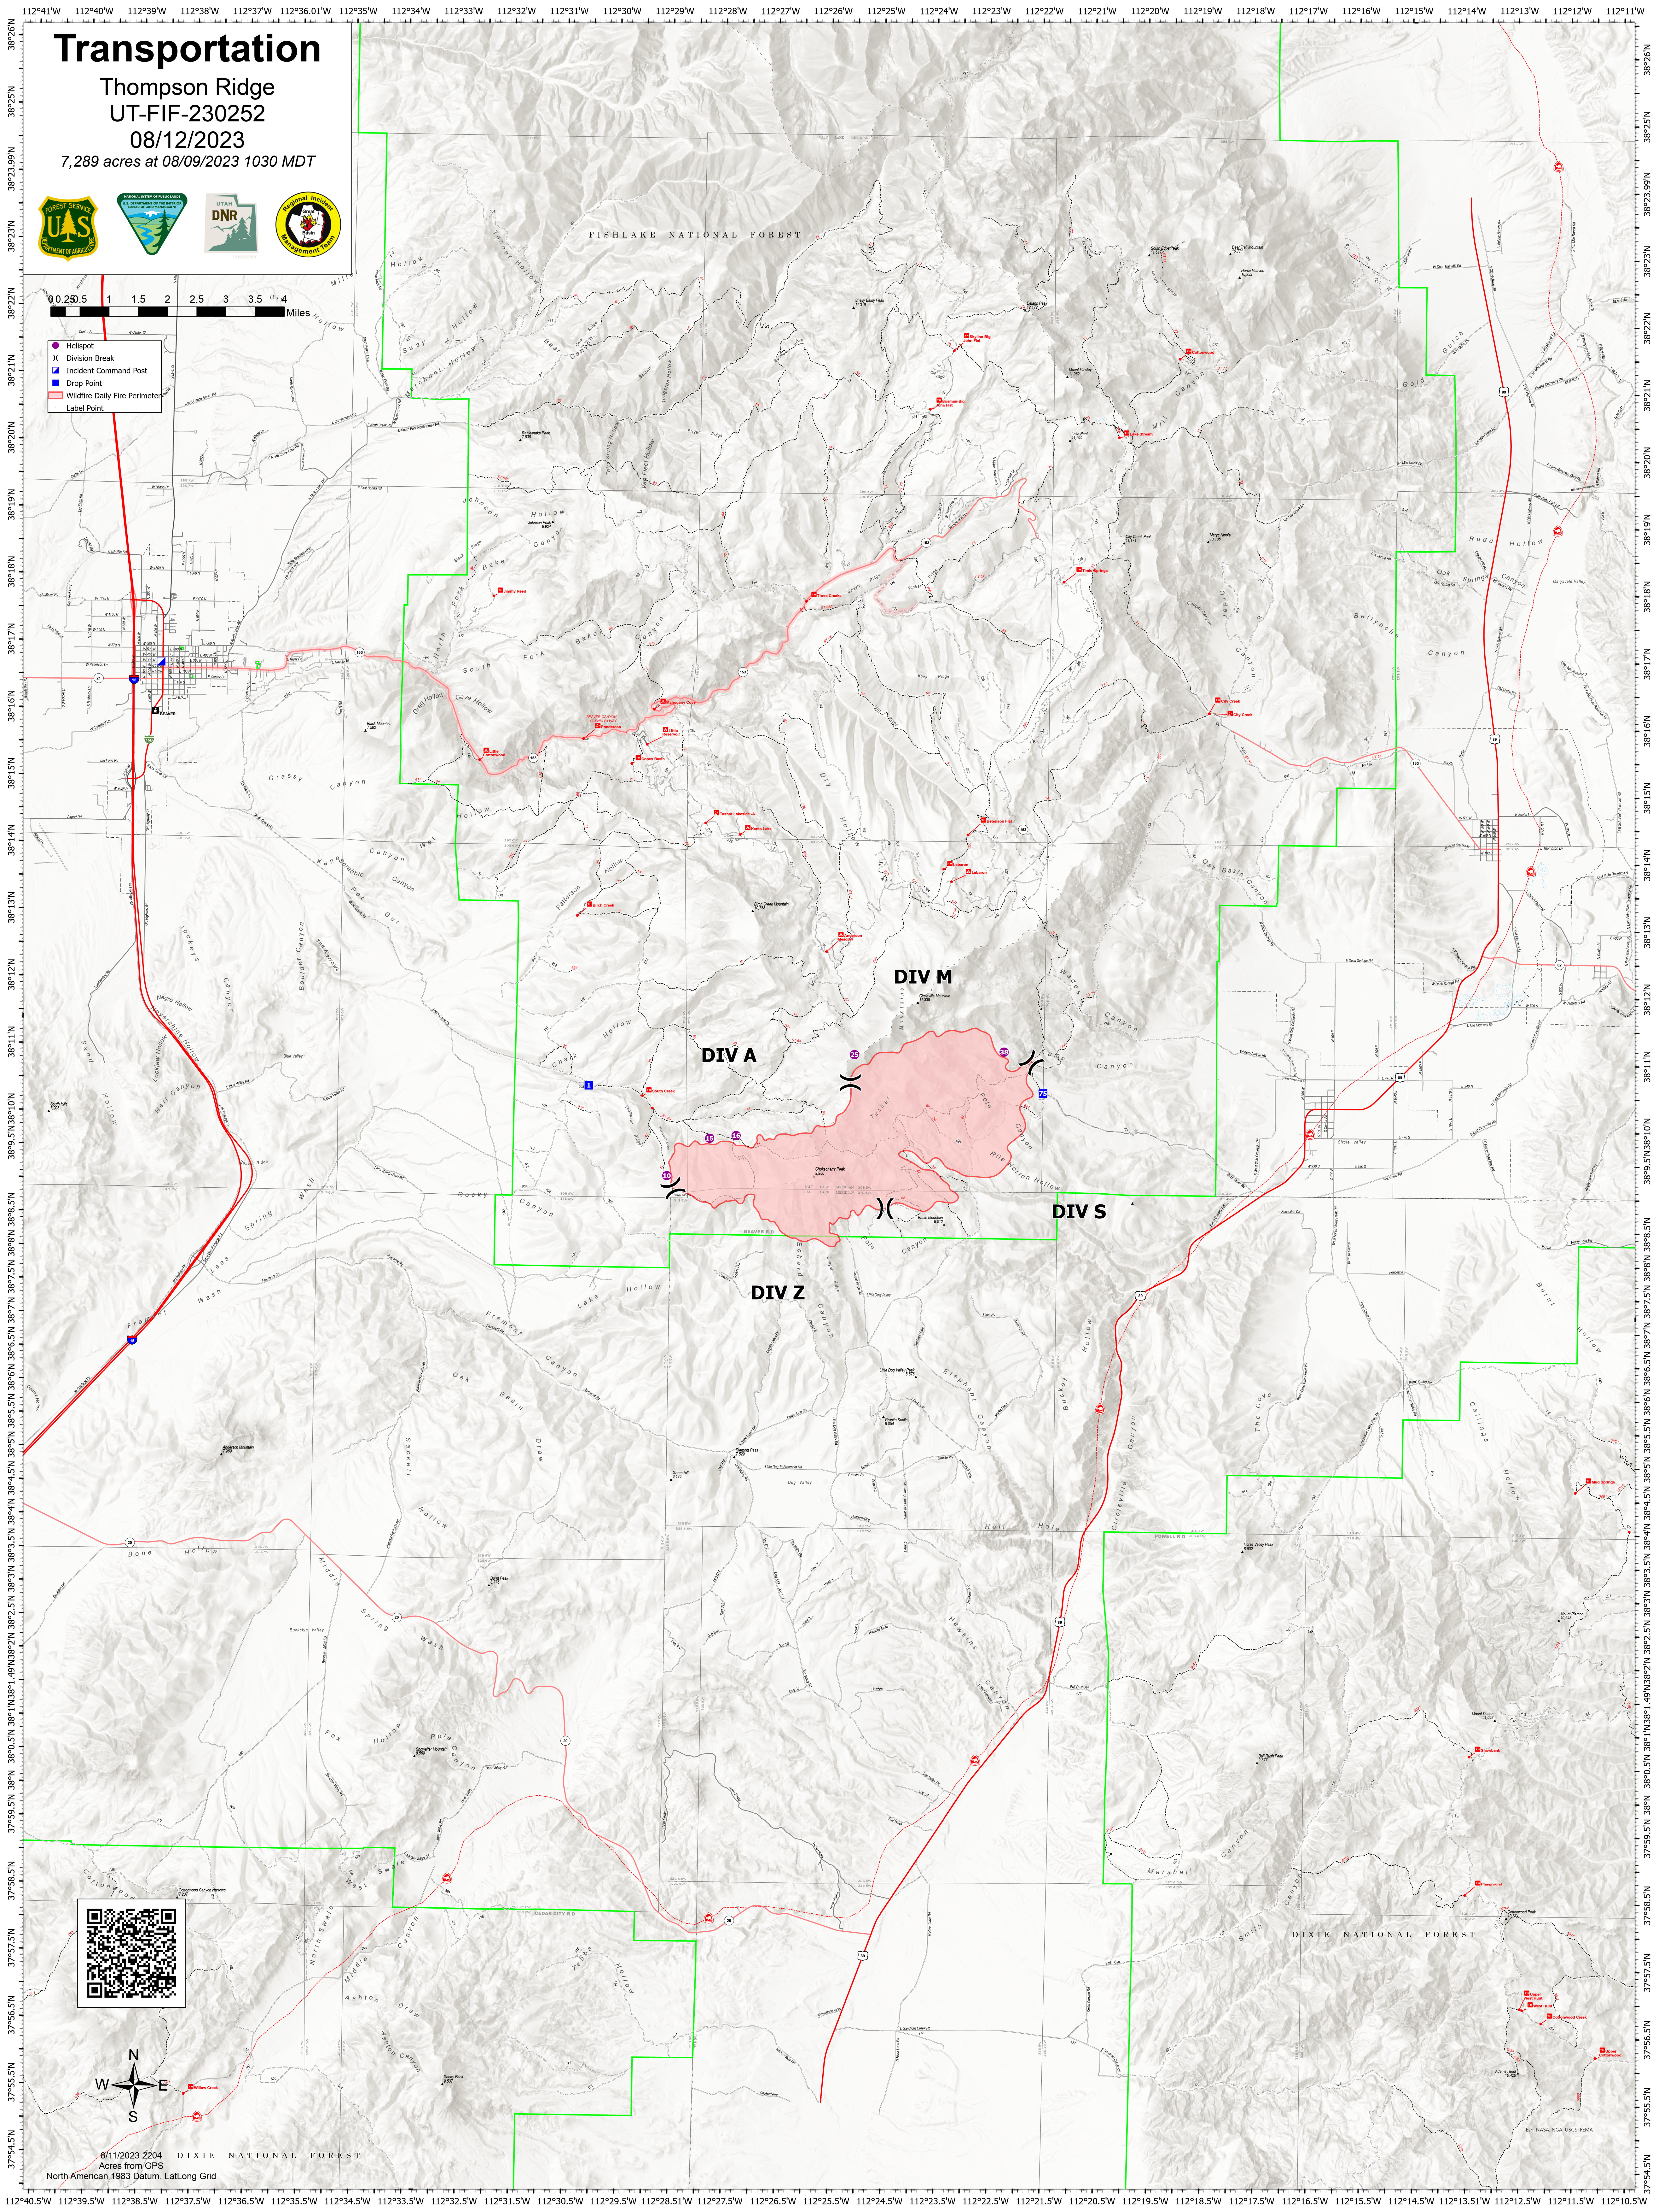

Transportation

Thompson Ridge
UT-FIF-230252

08/12/2023

7,289 acres at 08/09/2023 1030 MDT

- Helispot
- ⌵ Division Break
- Incident Command Post
- Drop Point
- ▭ Wildfire Daily Fire Perimeter
- Label Point

8/11/2023 2204 DIXIE NATIONAL FOREST
Acres from GPS
North American 1983 Datum, Lat/Long Grid