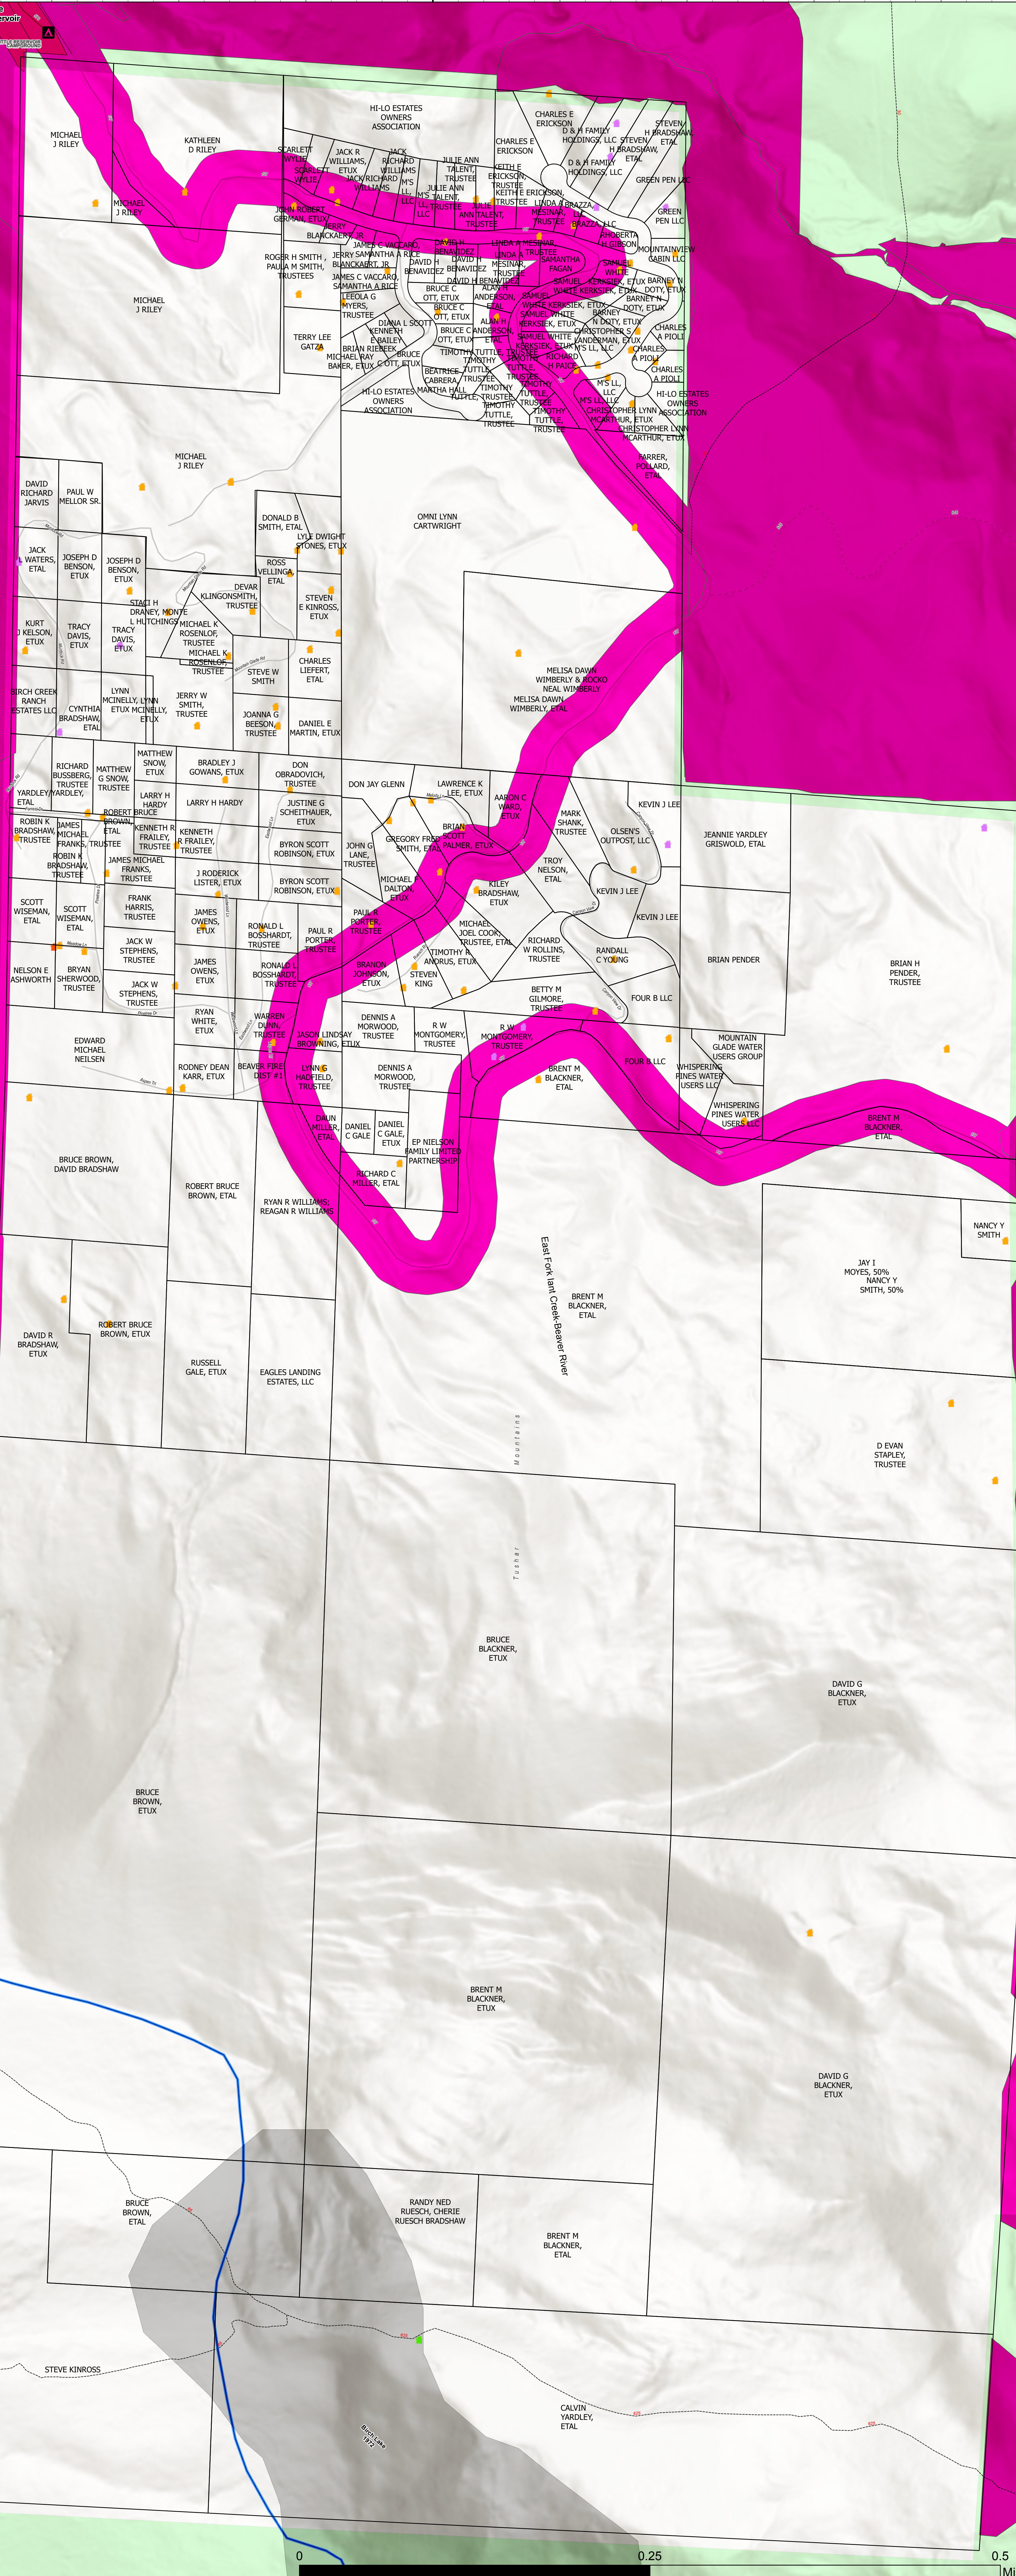

112°29.5'W

112°29'W

112°28.5'W

Little Reservoir Cabins

Thompson Ridge UT-FIF-230252 08/14/2023

7,289 acres at 08/09/2023 1030 MDT

- Property Parcel Boundary
- Defensible - Stand Alone
- Defensible - Prep and Hold
- Non-Defensible - Prep and Leave
- Non-Defensible - Rescue Drive-By
- Restricted Water Source
- Restricted Water Source
- Fire History
- 1971 - 1980
- Fuels Treatments

112°29.5'W

112°29'W

112°28.5'W

38°15.5'N
38°15'N
38°14.5'N
38°14'N

38°15.5'N
38°15'N
38°14.5'N
38°14'N