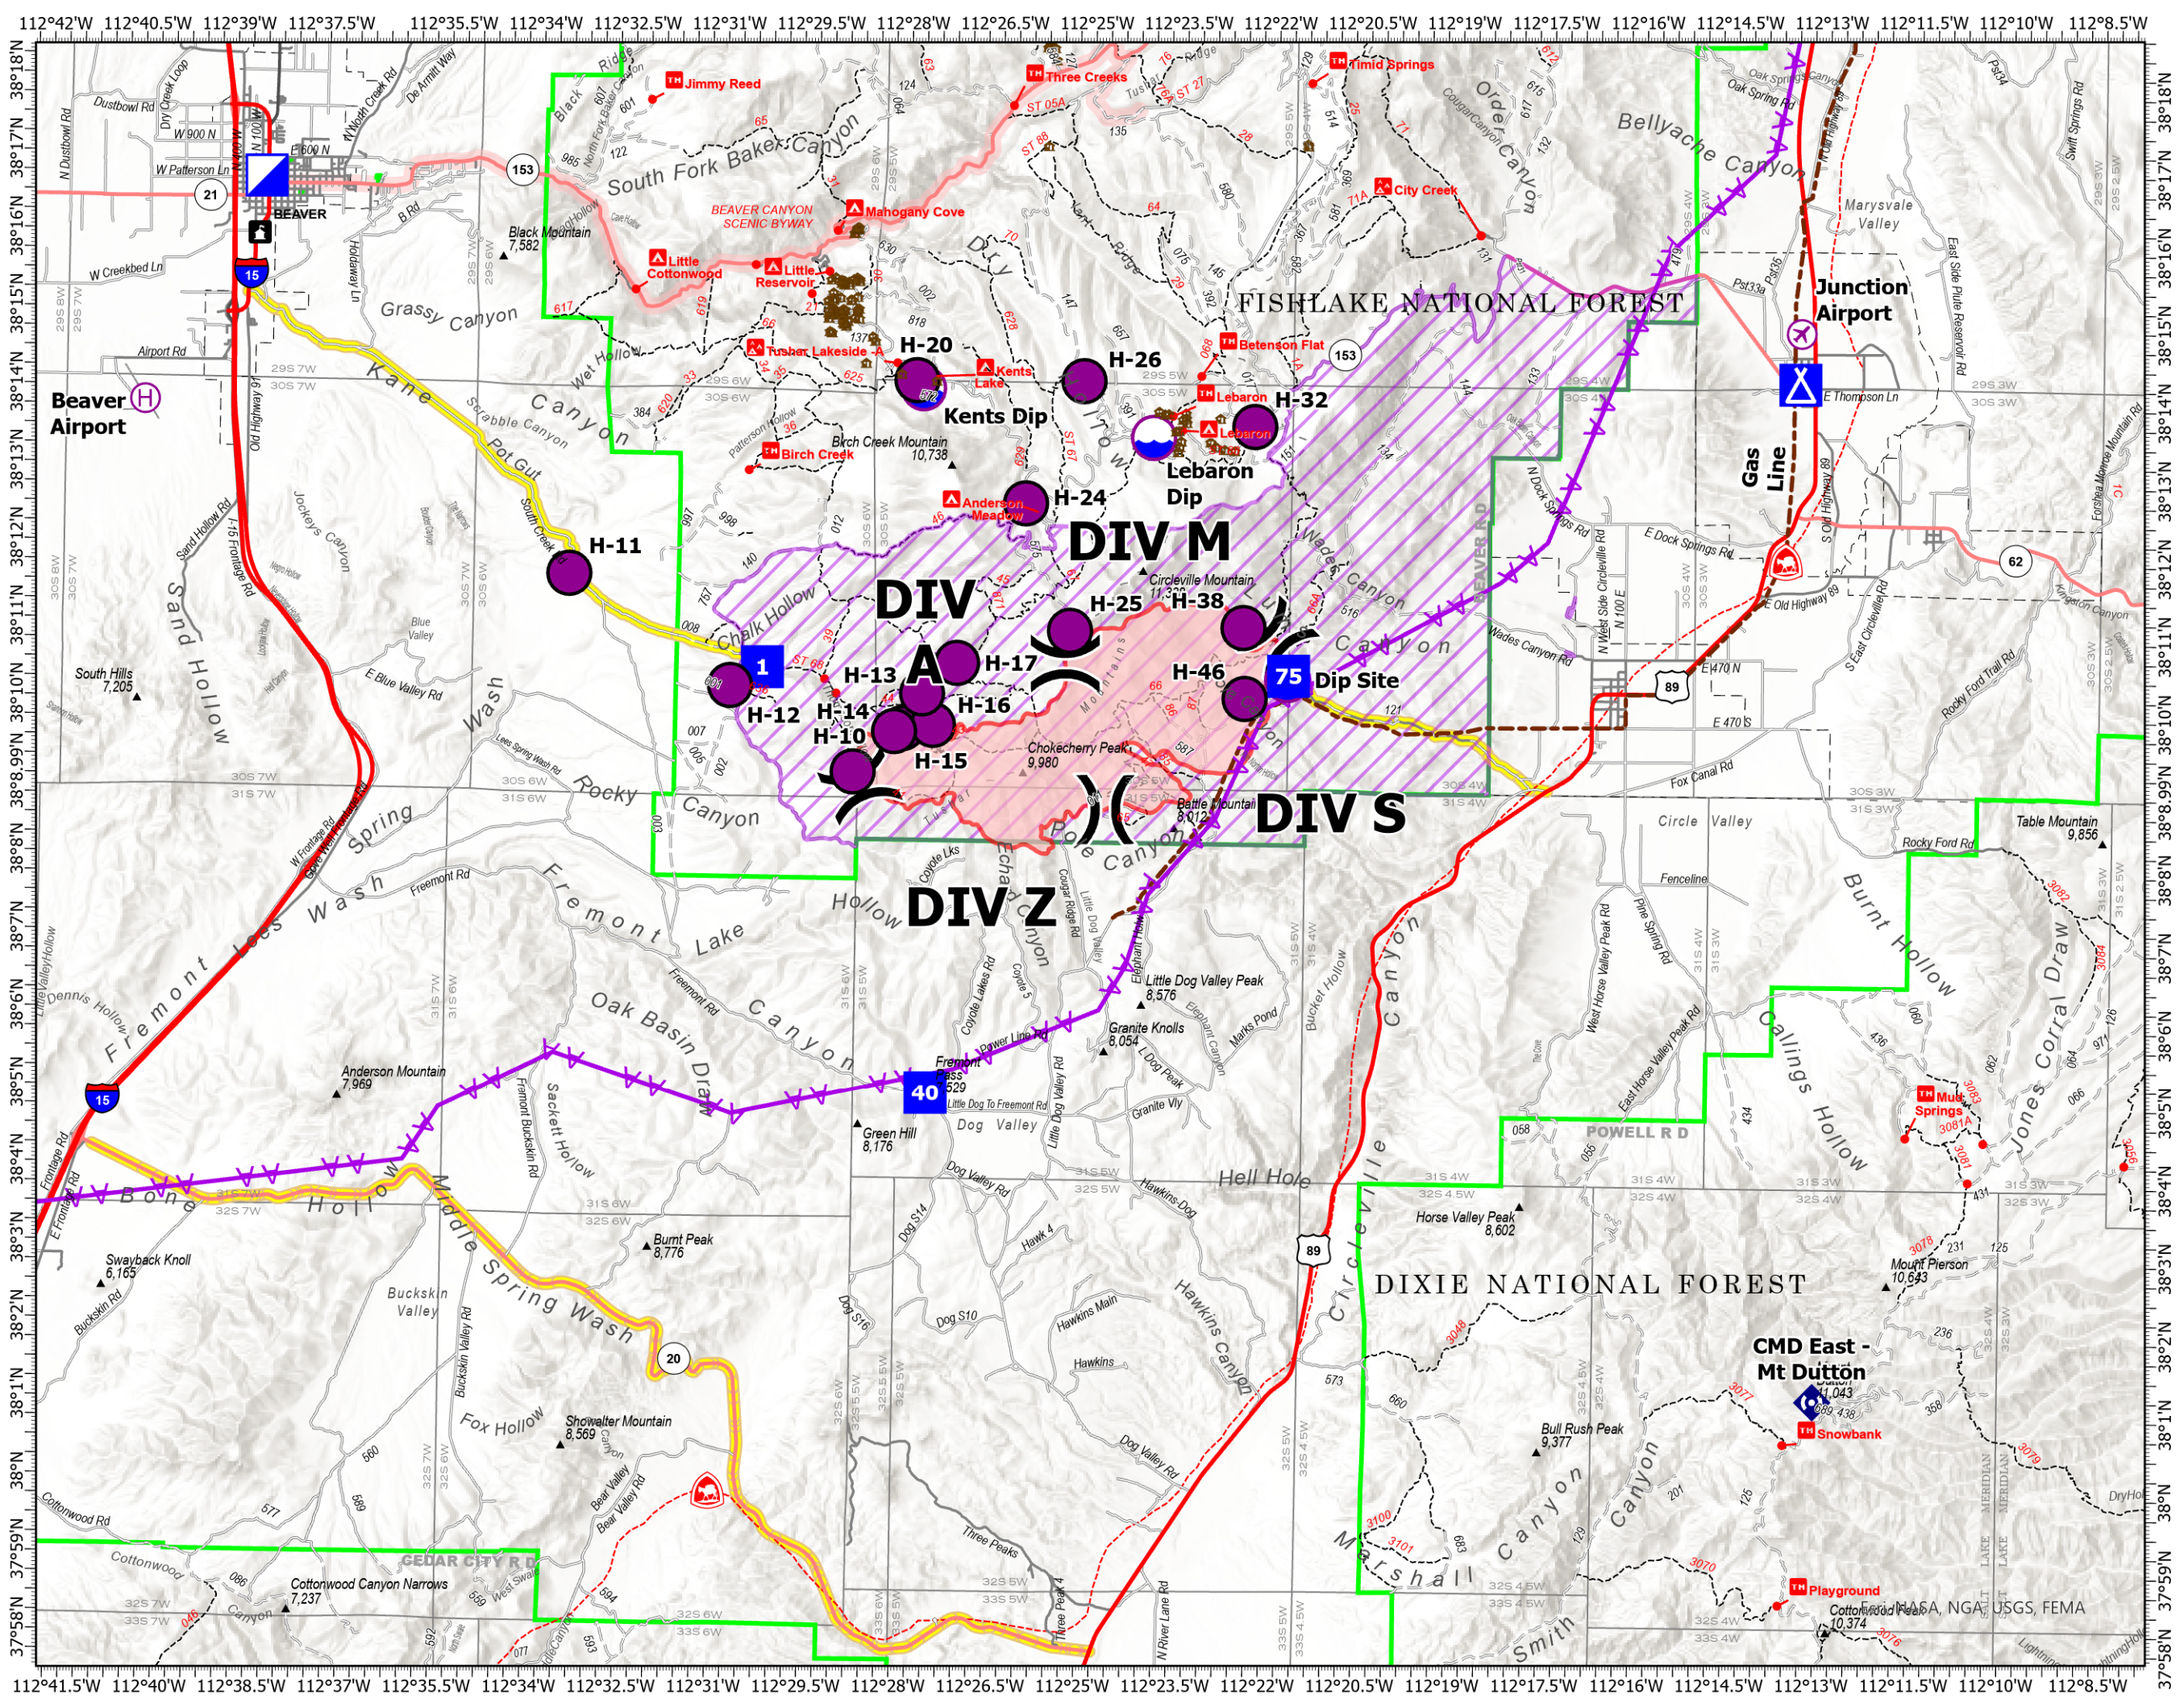

Transportation

Thompson Ridge
UT-FIF-230252
08/14/2023

7,289 acres at 08/09/2023 1030 MDT
Containment: 9%

- Airstrip or Airport
- Dip Site
- Helispot
- Helibase
- Division Break
- Incident Command Post
- Drop Point
- Camp
- Repeater
- Structures
- Wildfire Daily Fire Perimeter
- Closure Area

USFS, NASA, NGA, USGS, FEMA