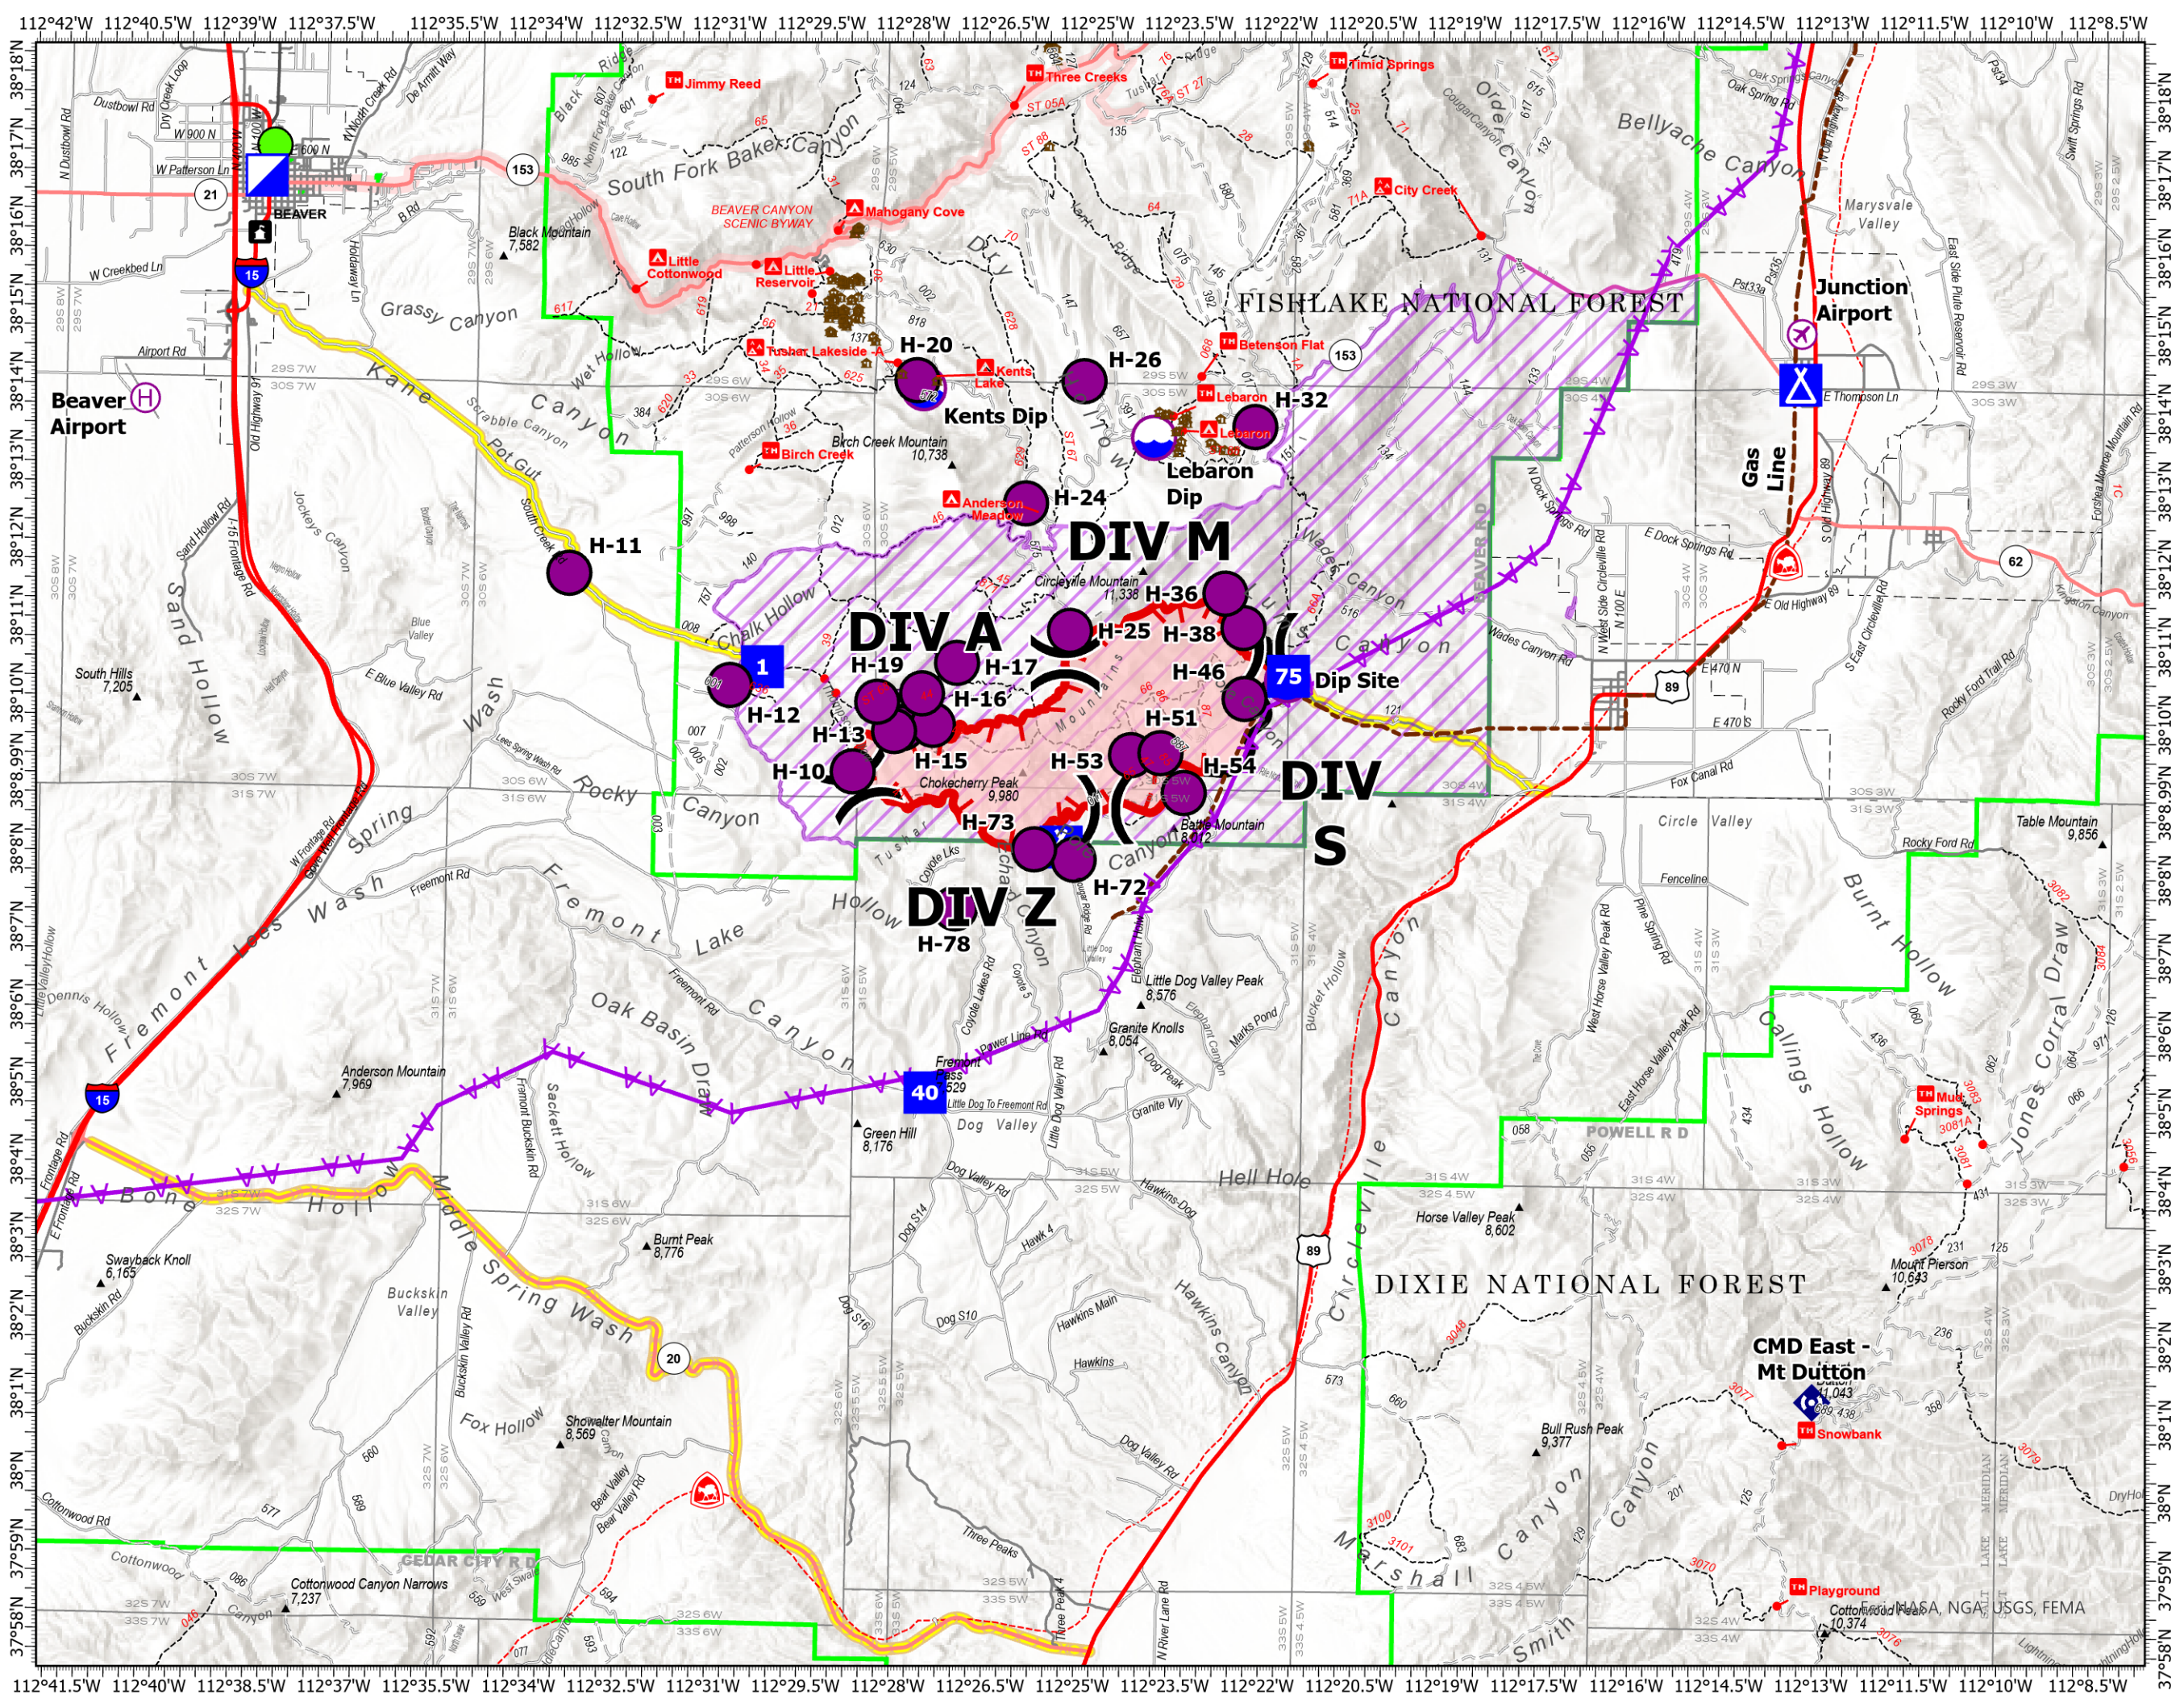

Transportation

Thompson Ridge
UT-FIF-230252
08/16/2023

7,287 acres at 08/15/2023 0038 MDT
Containment: 15%

- Airstrip or Airport
- Dip Site
- Helispot
- Helibase
- Division Break
- Incident Command Post
- Drop Point
- Camp
- Repeater
- Structures
- Wildfire Daily Fire Perimeter
- Closure Area
- Weed Wash

USFS, BLM, DNR, NPS, NOAA, NASA, NGA, USGS, FEMA