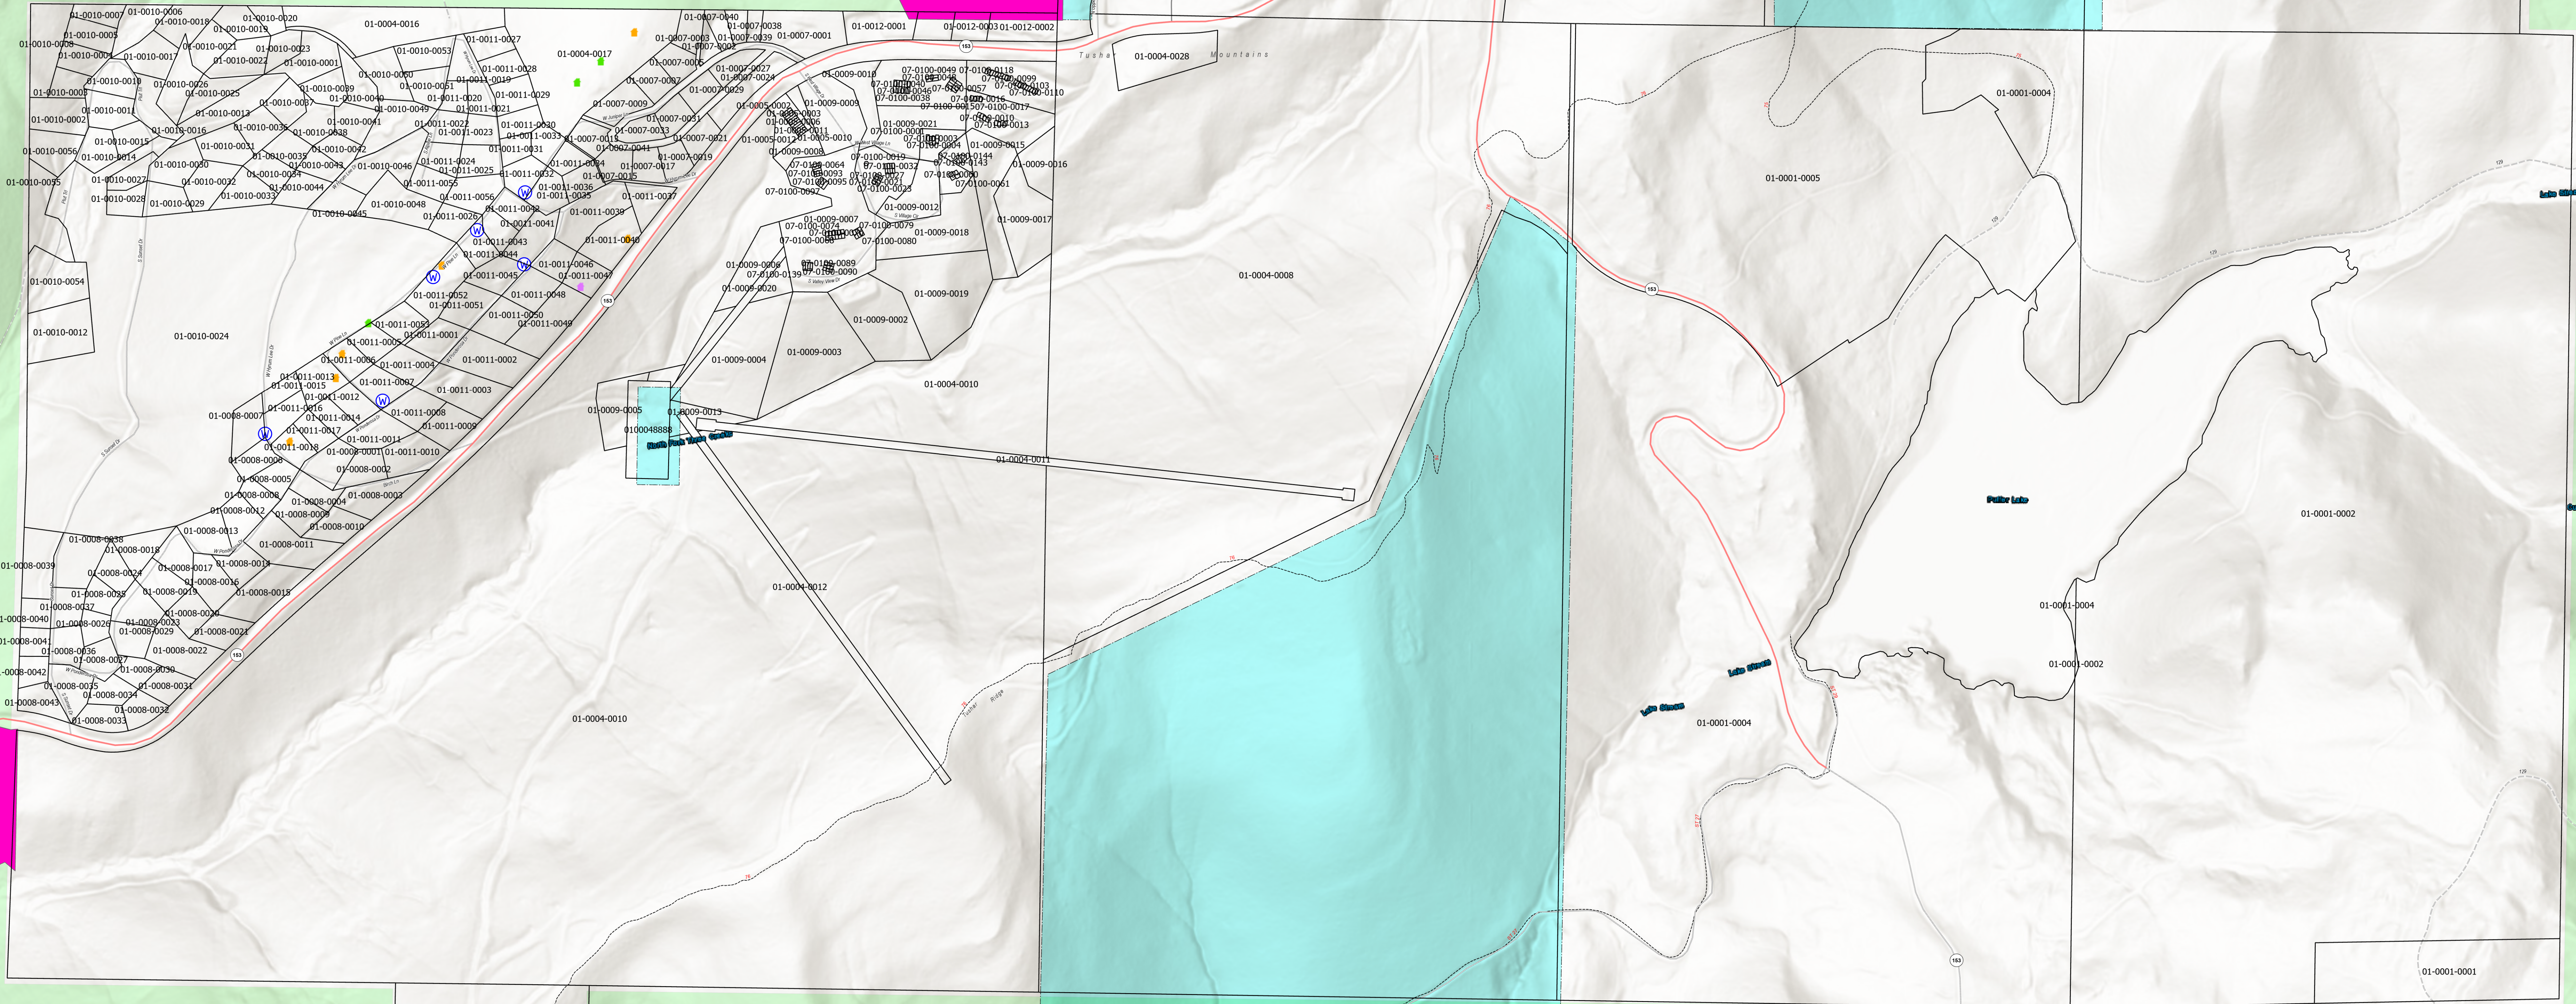

Eagle Mountain Parcels

Thompson Ridge
UT-FIF-230252
08/17/2023

7,287 acres at 08/15/2023 0038 MDT
Containment of 20%%

- Parcels_Beaver_LIR
- Defensible - Stand Alone
- Defensible - Prep and Hold
- Non-Defensible - Prep and Leave
- Value at Risk
- Water Source
- Value at Risk
- Water Source
- Fuels/Treatments

Source: Esri, DeLorme, NAVTEQ, Swisstopo, UGC, Earthstar, GeoEye, IGN, AerGRID, Ordnance Survey, Esri, HERE, Garmin, ICF