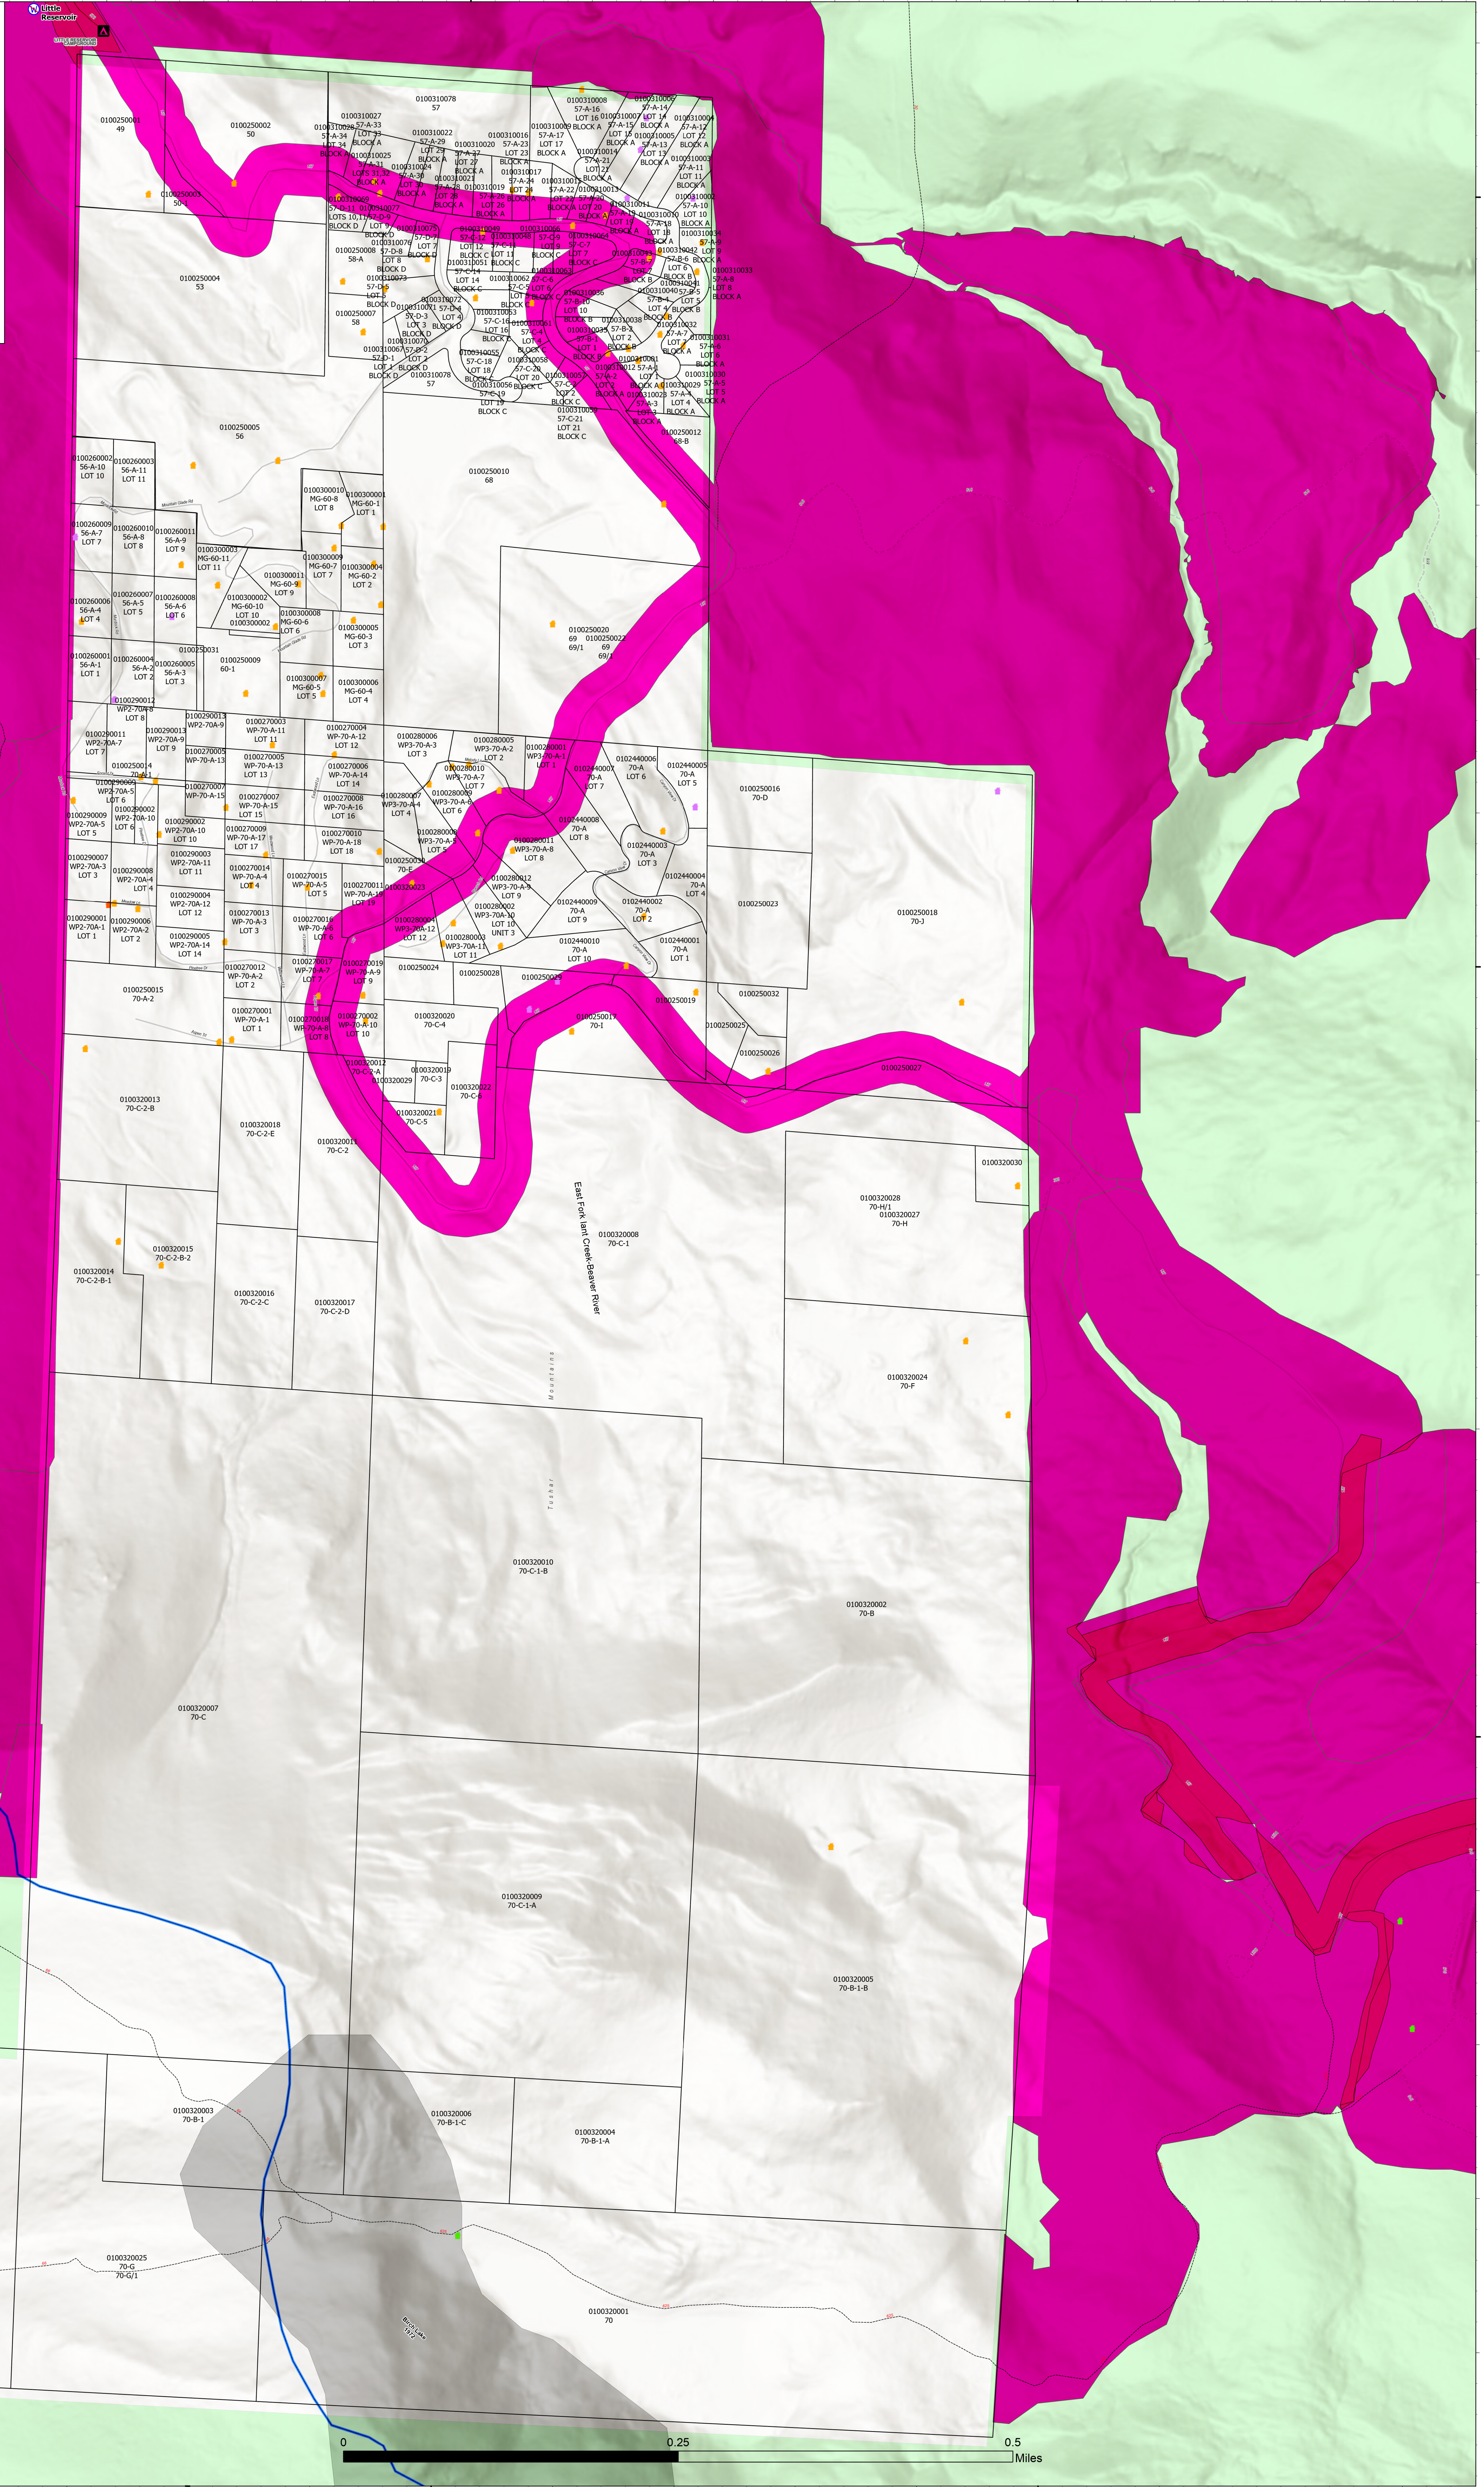

Hi Low Cabins

Thompson Ridge
UT-FIF-230252
08/17/2023

7,287 acres at 08/15/2023 0038 MDT

- Property Parcel Boundary
- Defensible - Stand Alone
- Defensible - Prep and Hold
- Non-Defensible - Prep and Leave
- Non-Defensible - Rescue Drive-By
- Restricted Water Source
- Restricted Water Source
- Fire History
- 1971 - 1980
- FuelsTreatments

112°29.5'W

112°29'W

112°28.51'W

38°14.5'N
38°14.5'N
38°14.5'N
38°14.5'N

38°14.5'N
38°14.5'N
38°14.5'N
38°14.5'N