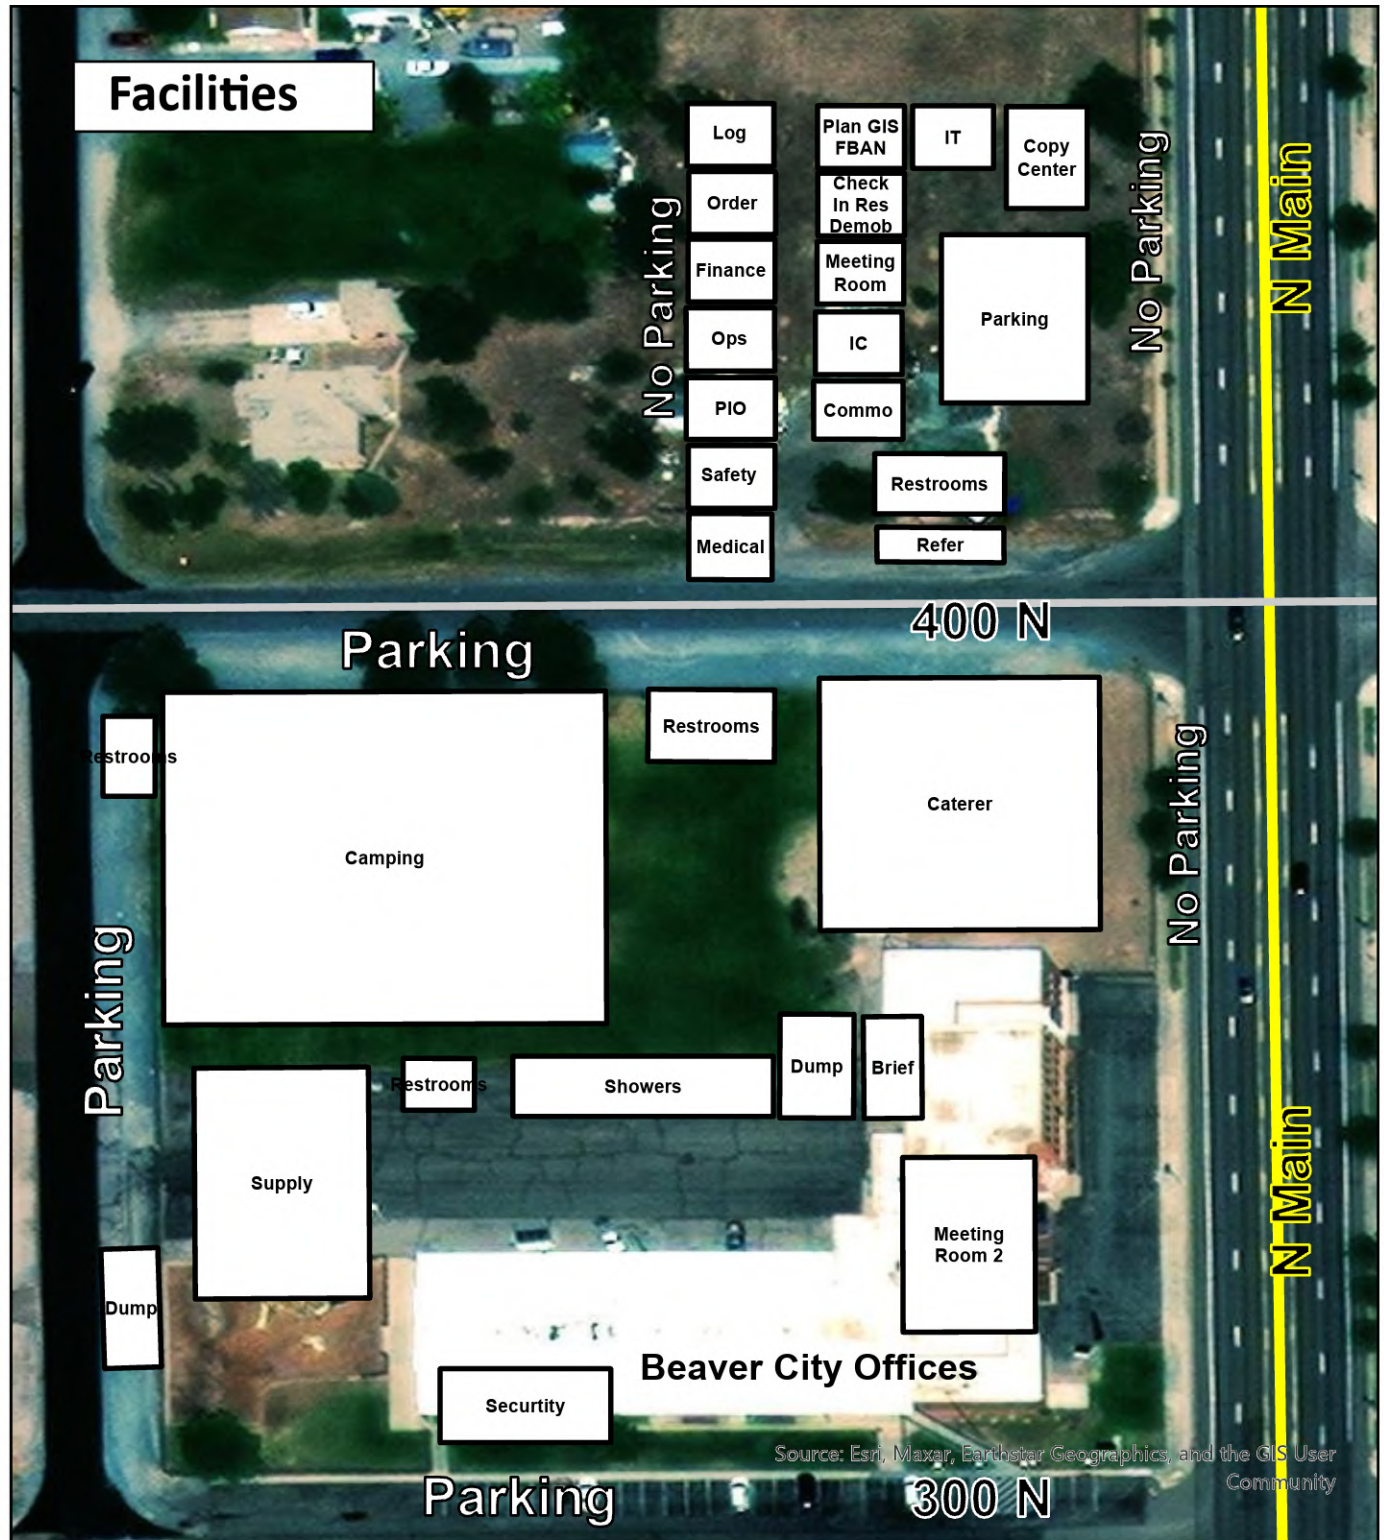

Facilities

Thompson Ridge
 UT-FIF-230252
 08/18/2023

7,253 acres at 08/17/2023 1845 MDT

Source: Esri, Maxar, Earthstar Geographics, and the GIS User Community

8/18/2023 1044
 Acres from IR and GPS
 WGS 1984 Datum. LatLong Grid