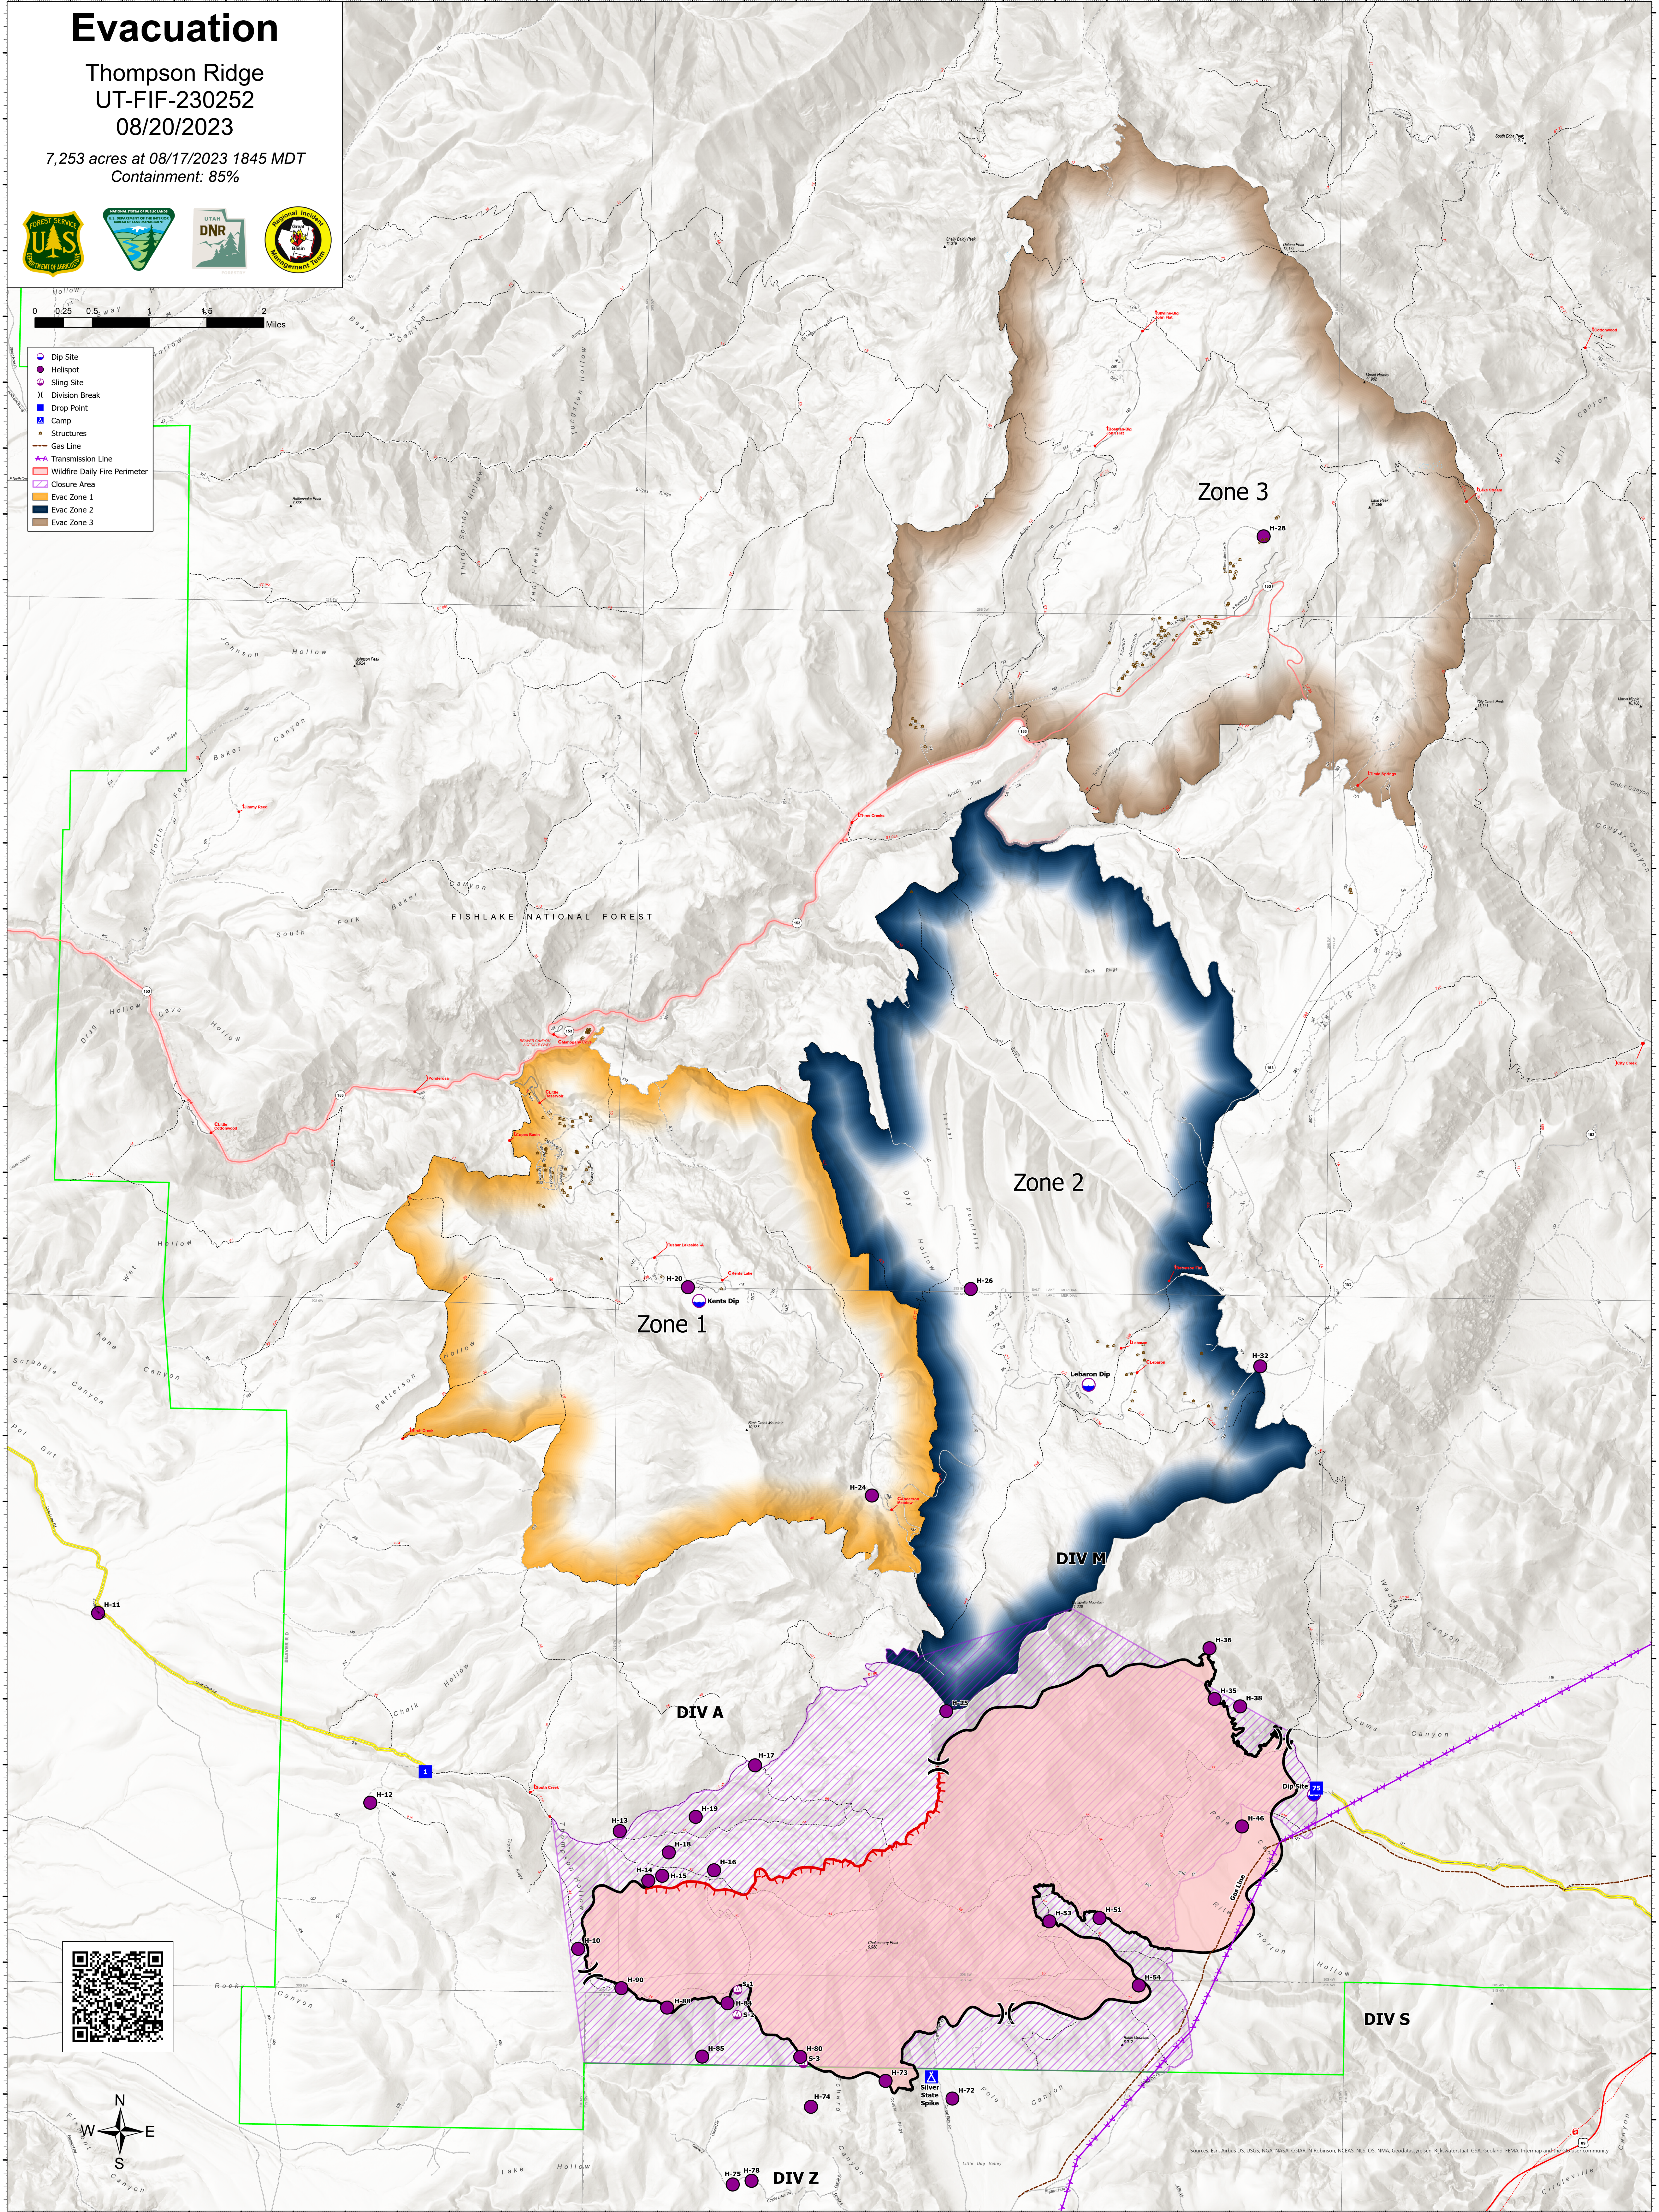

# Evacuation

Thompson Ridge  
UT-FIF-230252  
08/20/2023

7,253 acres at 08/17/2023 1845 MDT  
Containment: 85%

- Dip Site
- Helispot
- Sling Site
- Division Break
- Drop Point
- Camp
- Structures
- Gas Line
- Transmission Line
- Wildfire Daily Fire Perimeter
- Closure Area
- Evac Zone 1
- Evac Zone 2
- Evac Zone 3

Zone 3

Zone 2

Zone 1

DIV A

DIV M

DIV S

DIV Z