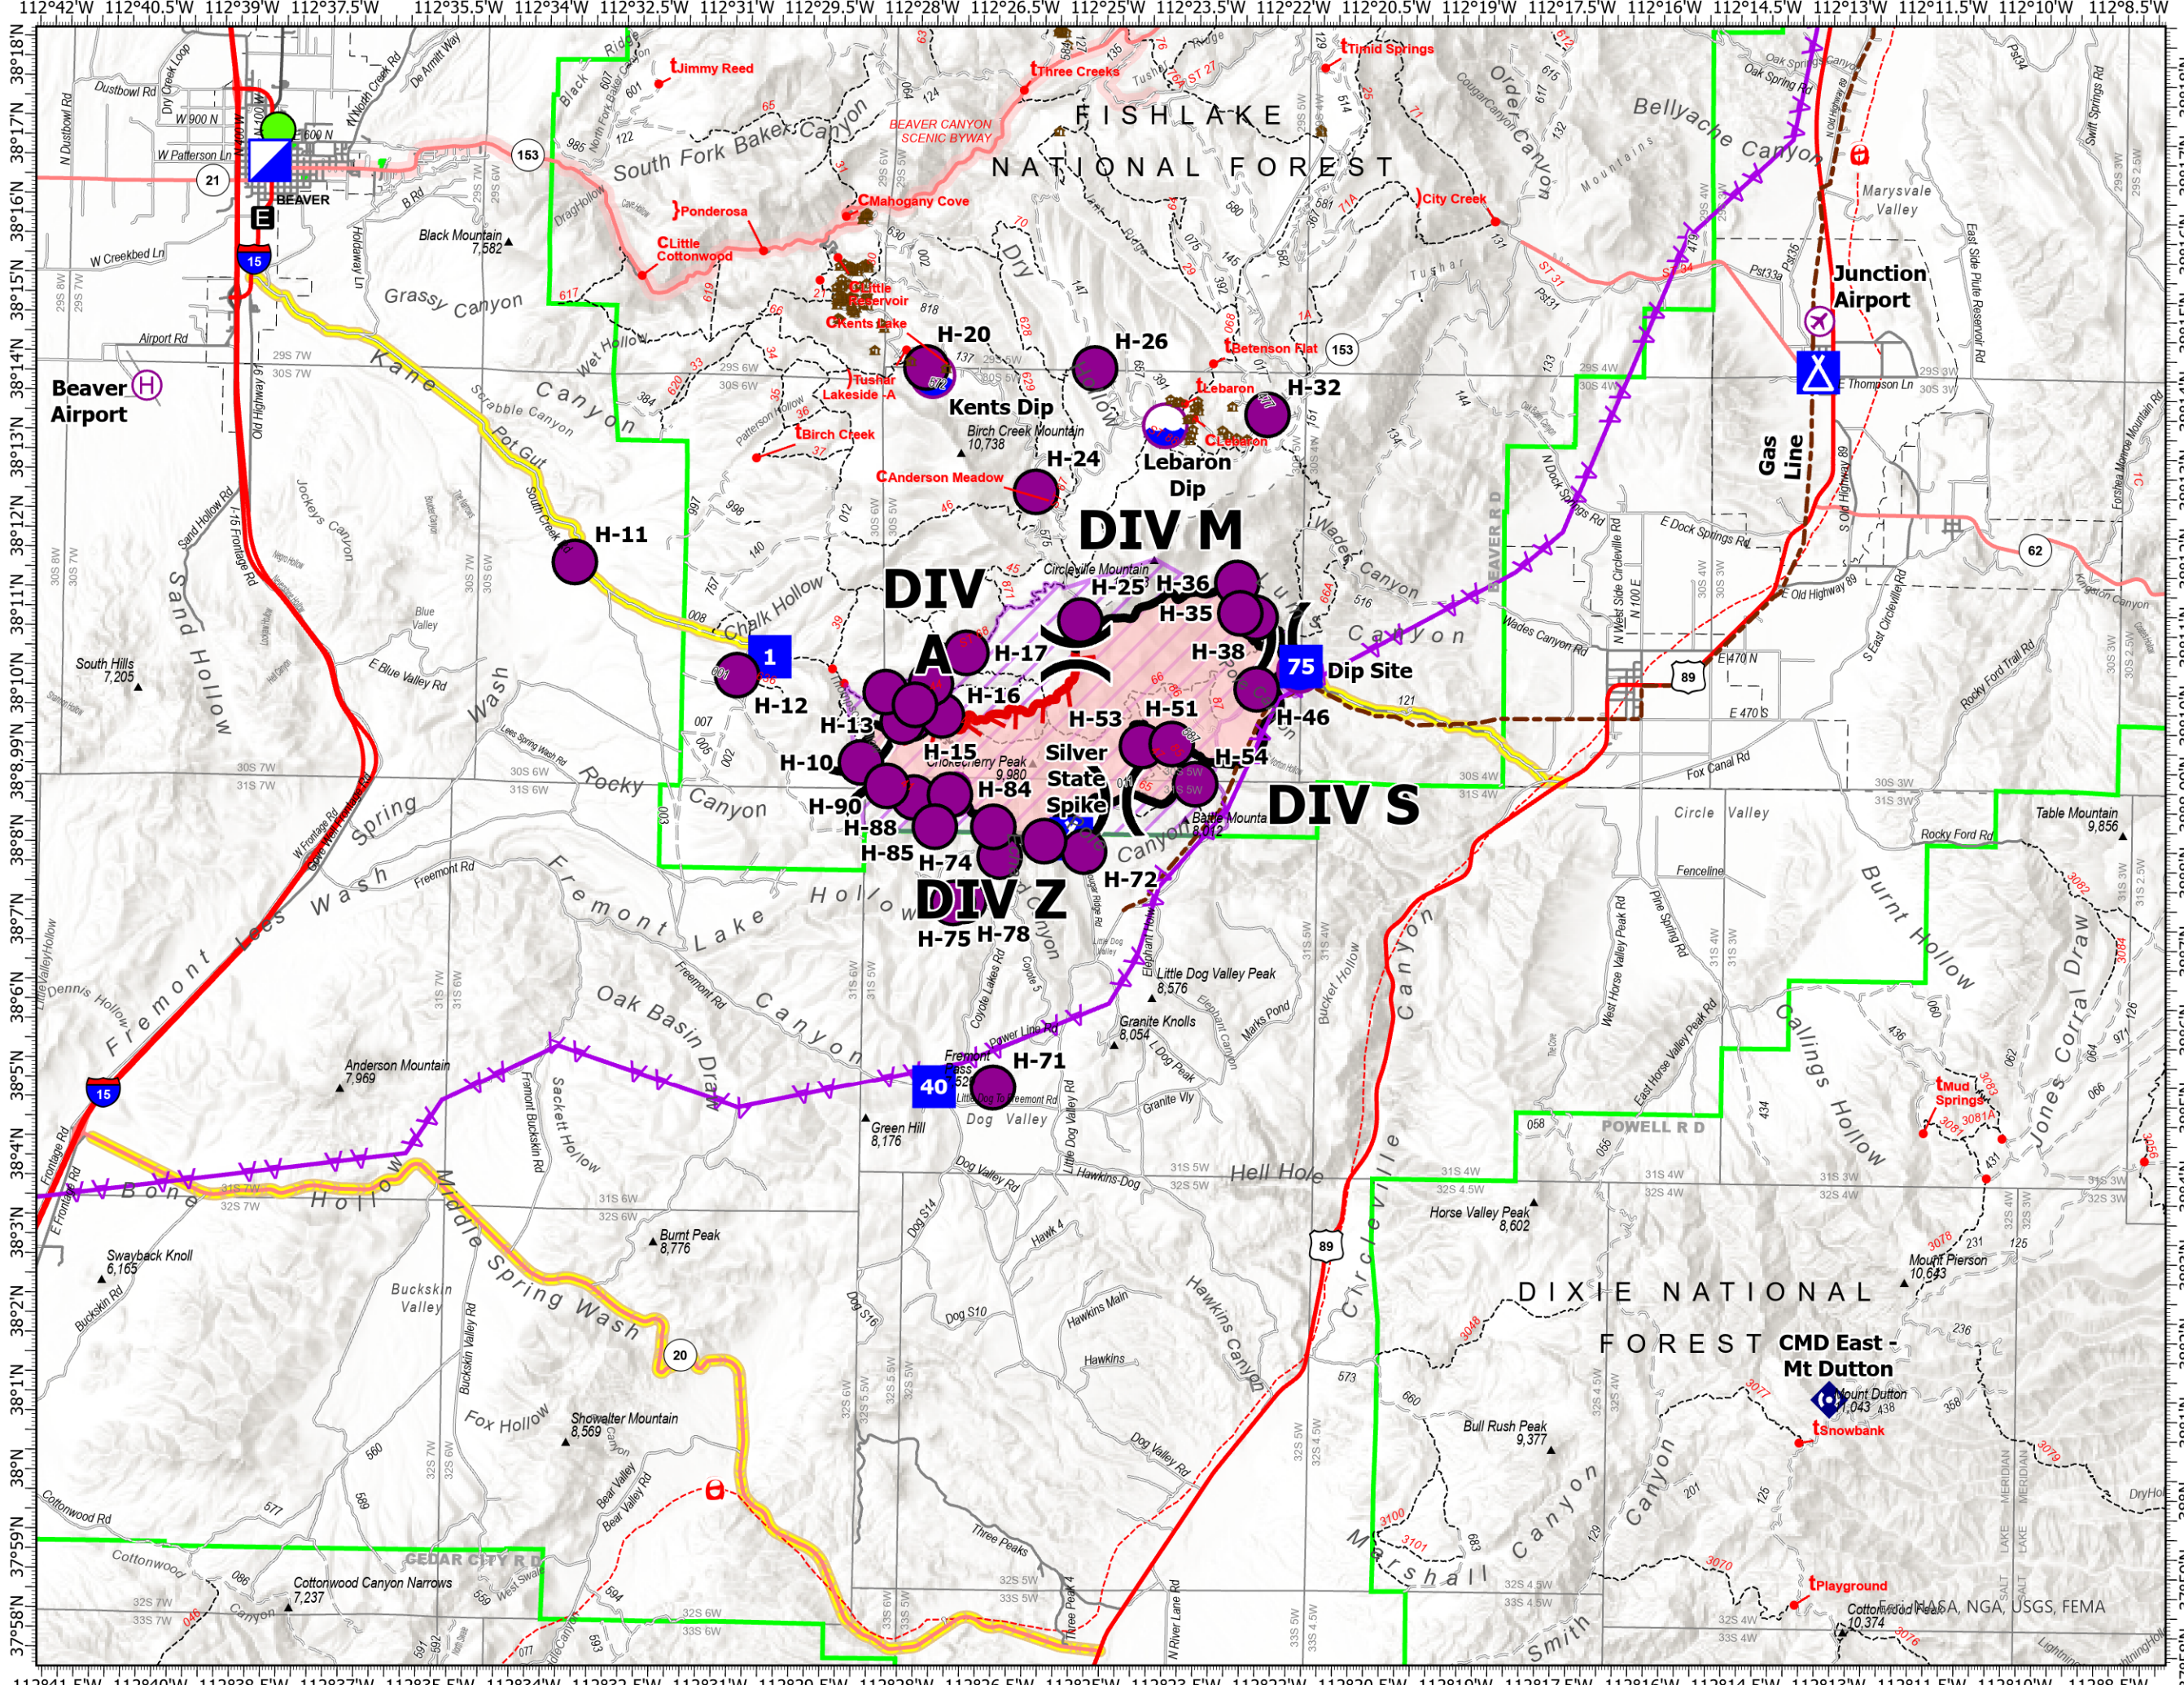

Transportation

Thompson Ridge
UT-FIF-230252
08/20/2023

7,253 acres at 08/17/2023 1845 MDT
Containment: 85%

- Airstrip or Airport
- Dip Site
- Helispot
- Helibase
- Sling Site
- Division Break
- Incident Command Post
- Drop Point
- Camp
- Repeater
- Structures
- Wildfire Daily Fire Perimeter
- Closure Area
- Weed Wash

NASA, NGA, USGS, FEMA