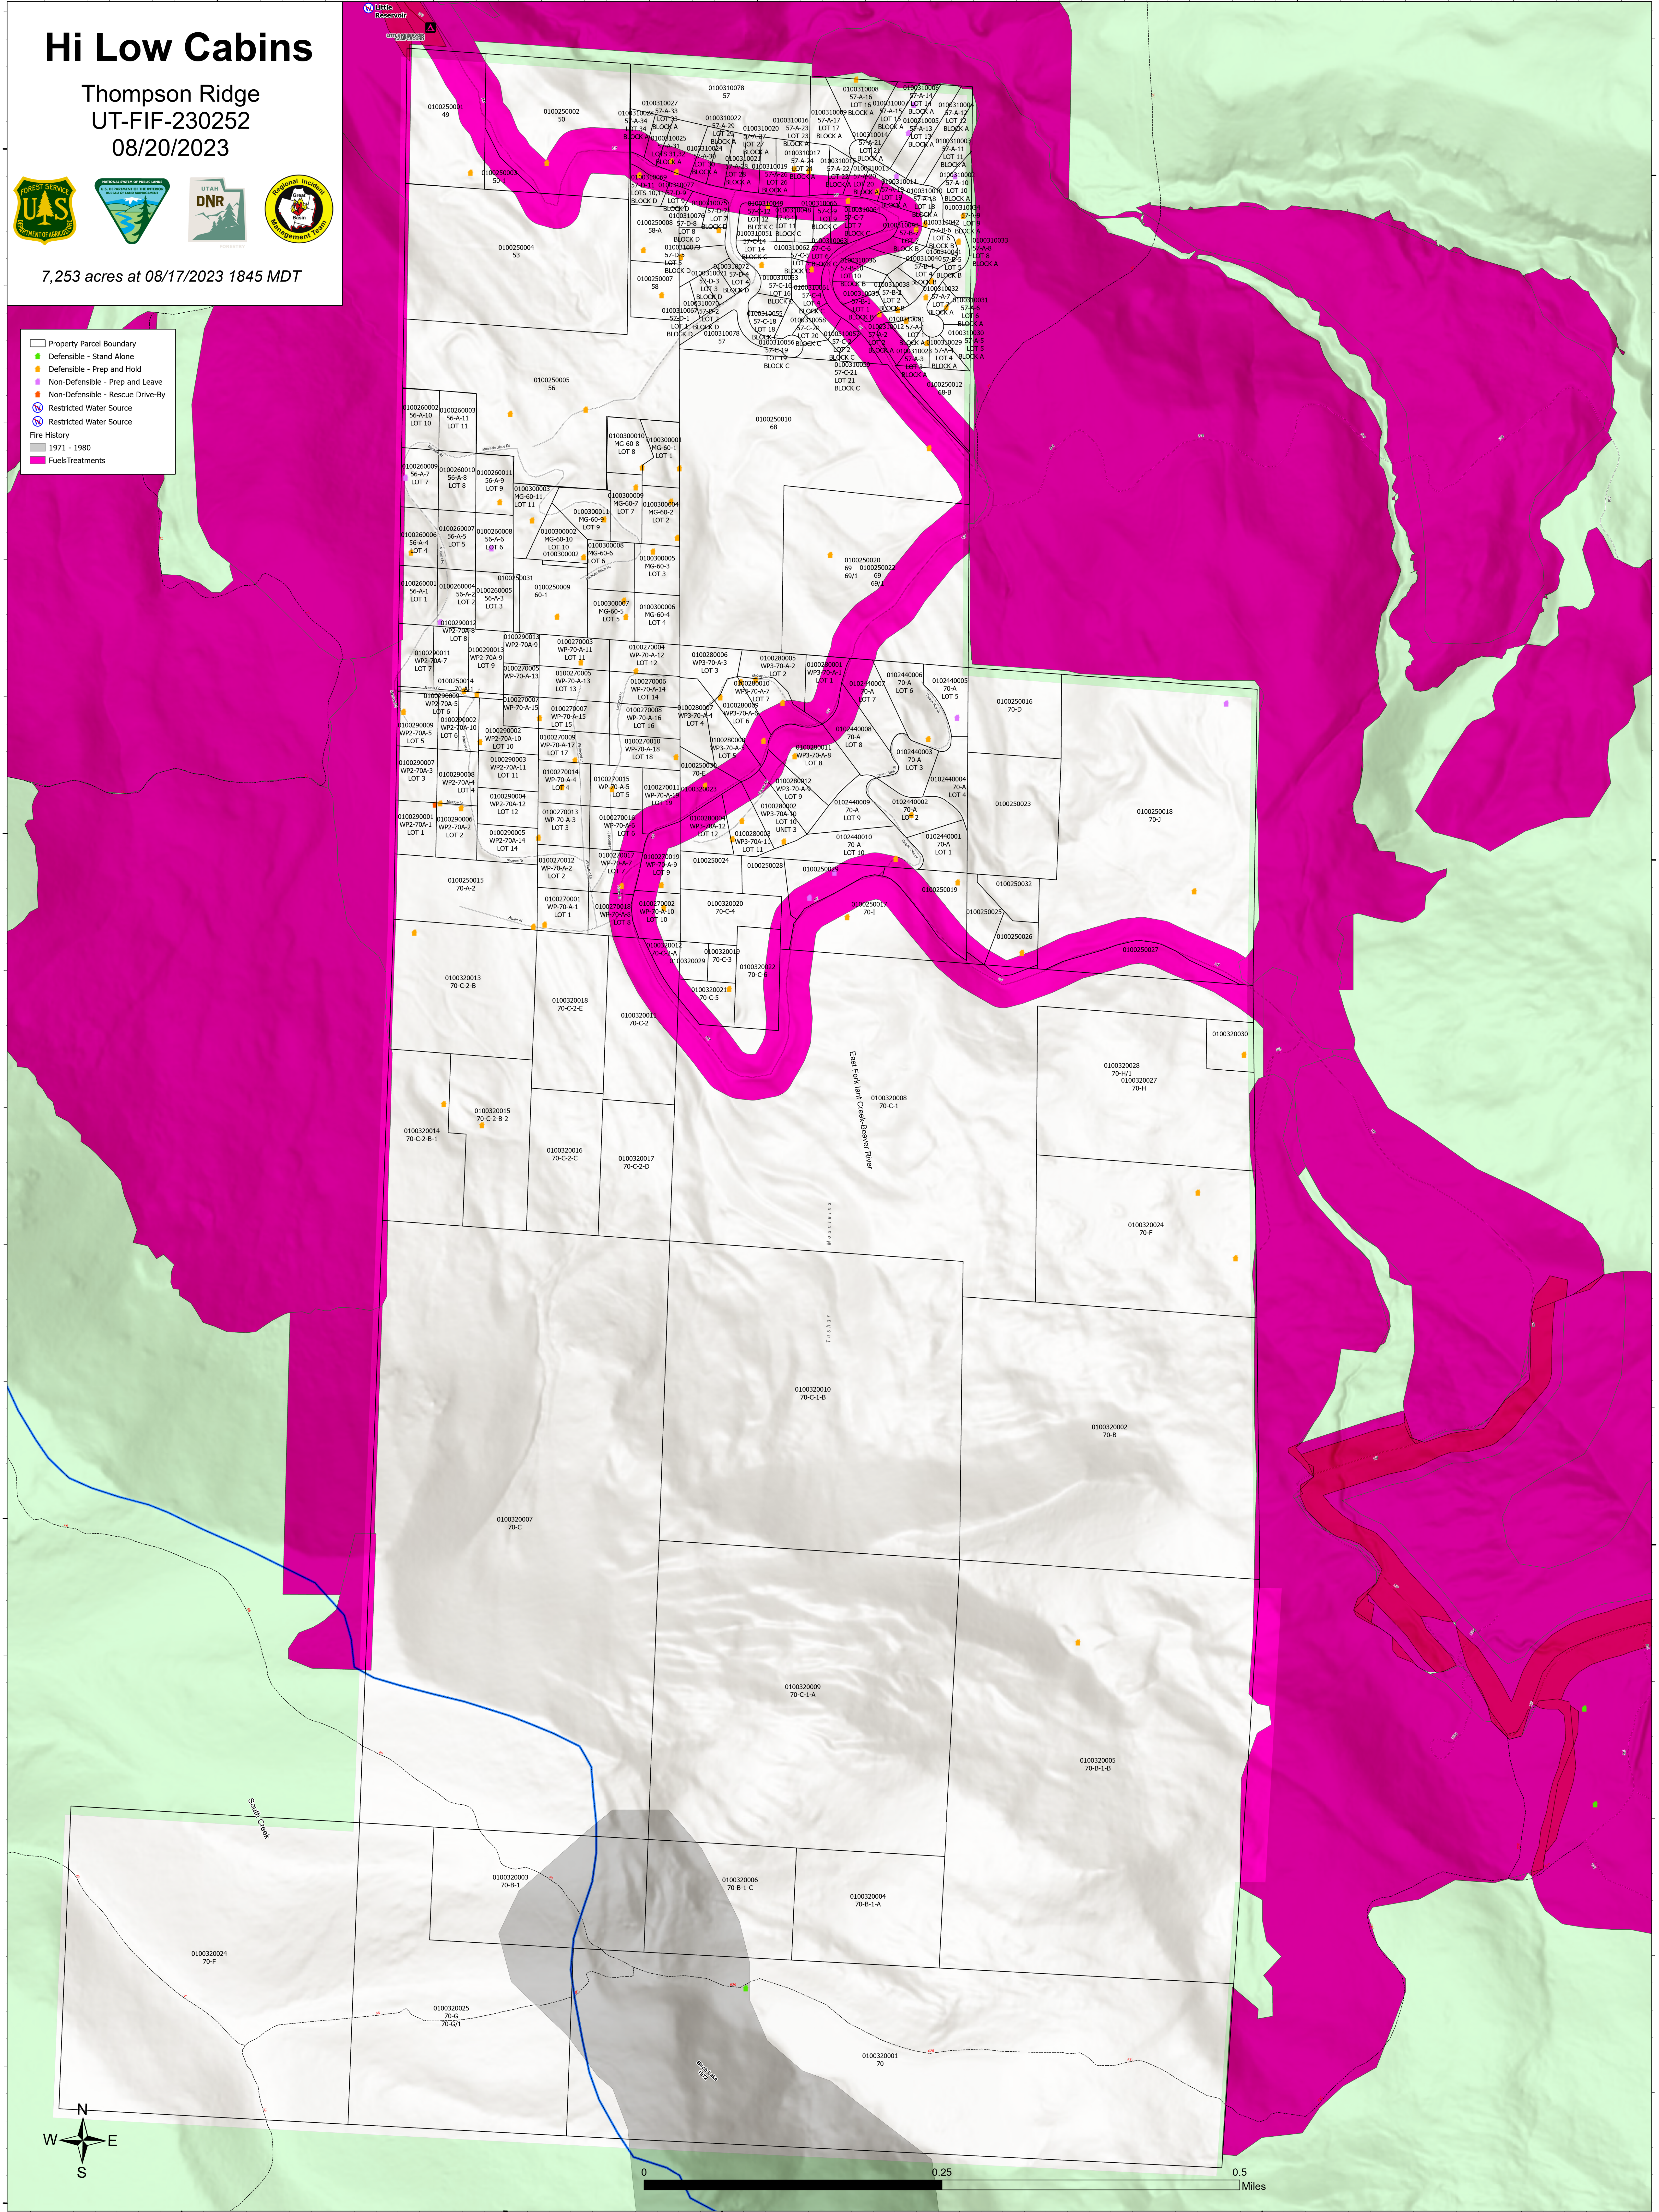

Hi Low Cabins

Thompson Ridge
UT-FIF-230252
08/20/2023

7,253 acres at 08/17/2023 1845 MDT

- Property Parcel Boundary
- Defensible - Stand Alone
- Defensible - Prep and Hold
- Non-Defensible - Prep and Leave
- Non-Defensible - Rescue Drive-By
- Restricted Water Source
- Restricted Water Source
- Fire History
- 1971 - 1980
- Fuels Treatments

112°29.5'W

112°29'W

112°28.51'W

38°14.5'N

38°15'N

38°15.5'N

38°14.5'N

38°15'N

38°15.5'N