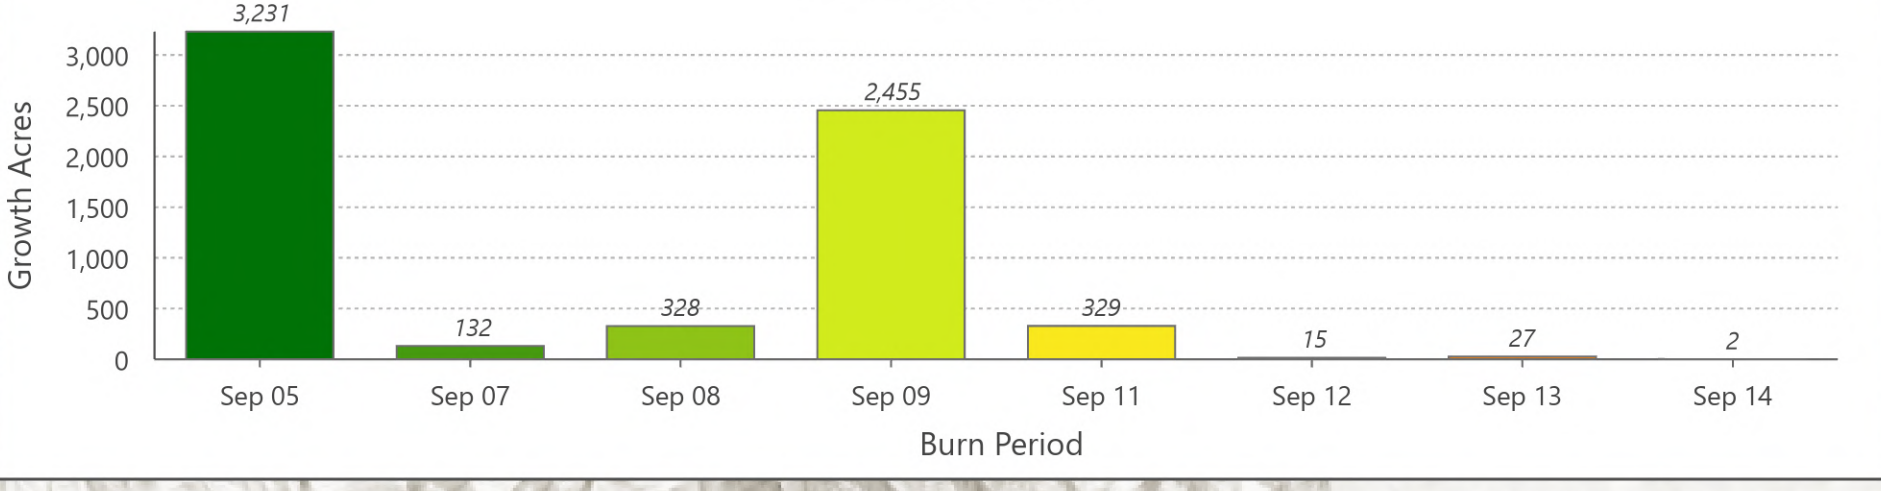

*Sawtooth
National
Forest*

Fire Progression

PROGRESSION

Chimney
ID-EIS-000311
9/20/2024 Day Shift

6,519 acres at 9/18/2024 10:10 PM

1:52,000 - SW Team 4 - 9/19/2024 1521
North American 1983 Datum. LatLong Grid

20240905 @ 1920 3,231ac +3,231ac	20240912 @ 2108 6,490ac +15ac
20240907 @ 1928 3,363ac +132ac	20240913 @ 2005 6,517ac +27ac
20240908 @ 0207 3,691ac +328ac	20240914 @ 1855 6,519ac +2ac
20240909 @ 2114 6,146ac +2,455ac	Fire Origin
20240911 @ 0138 6,475ac +329ac	