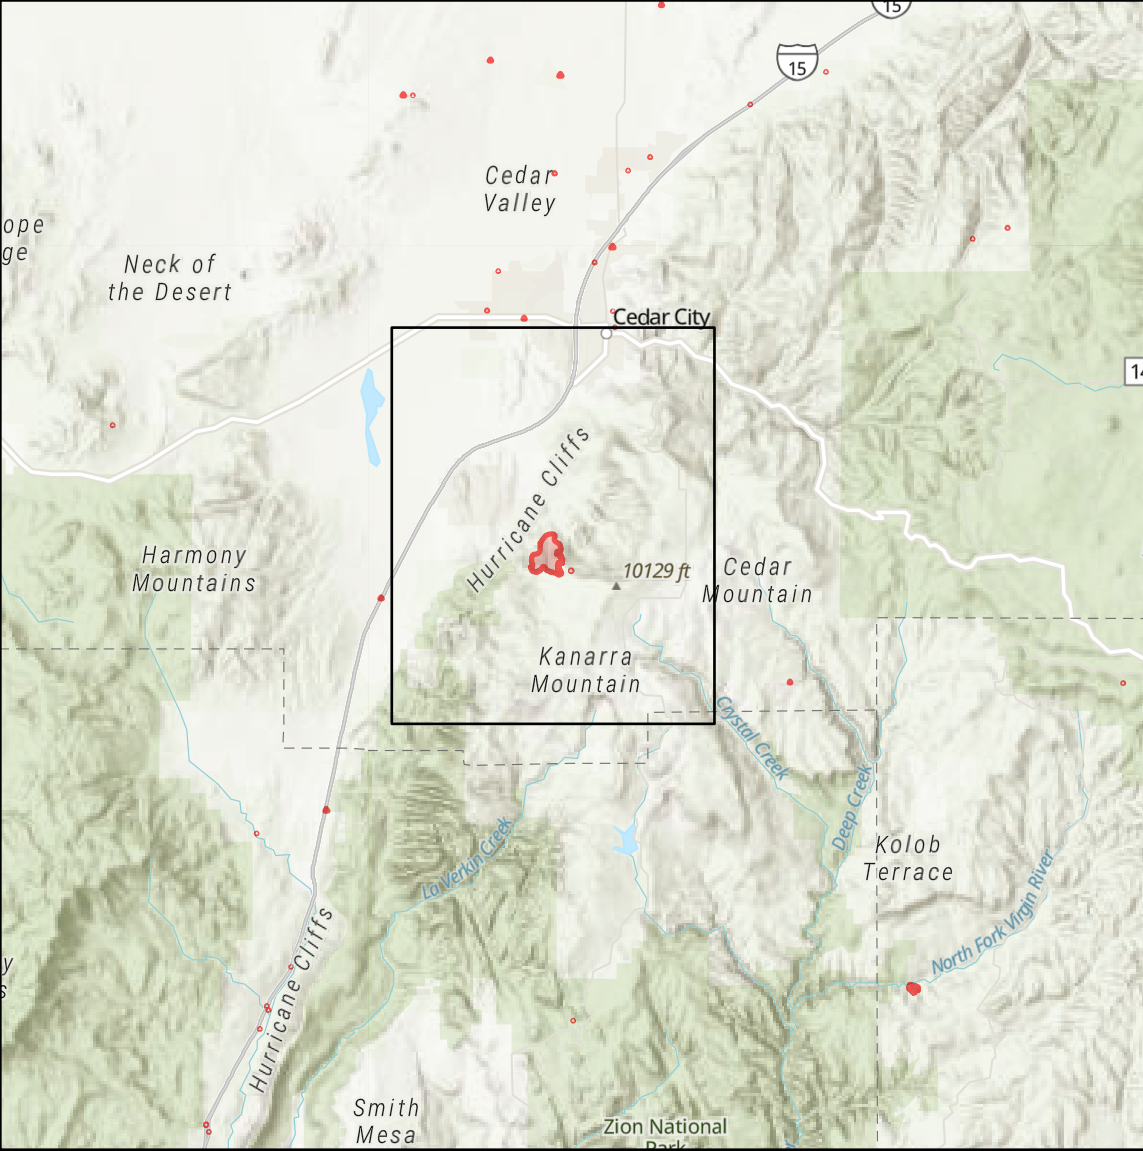

Public Information
Graff Point
UT-SWS-000369
18 July 2024
544 acres
at 7/17/2024 @ 0117 Hrs