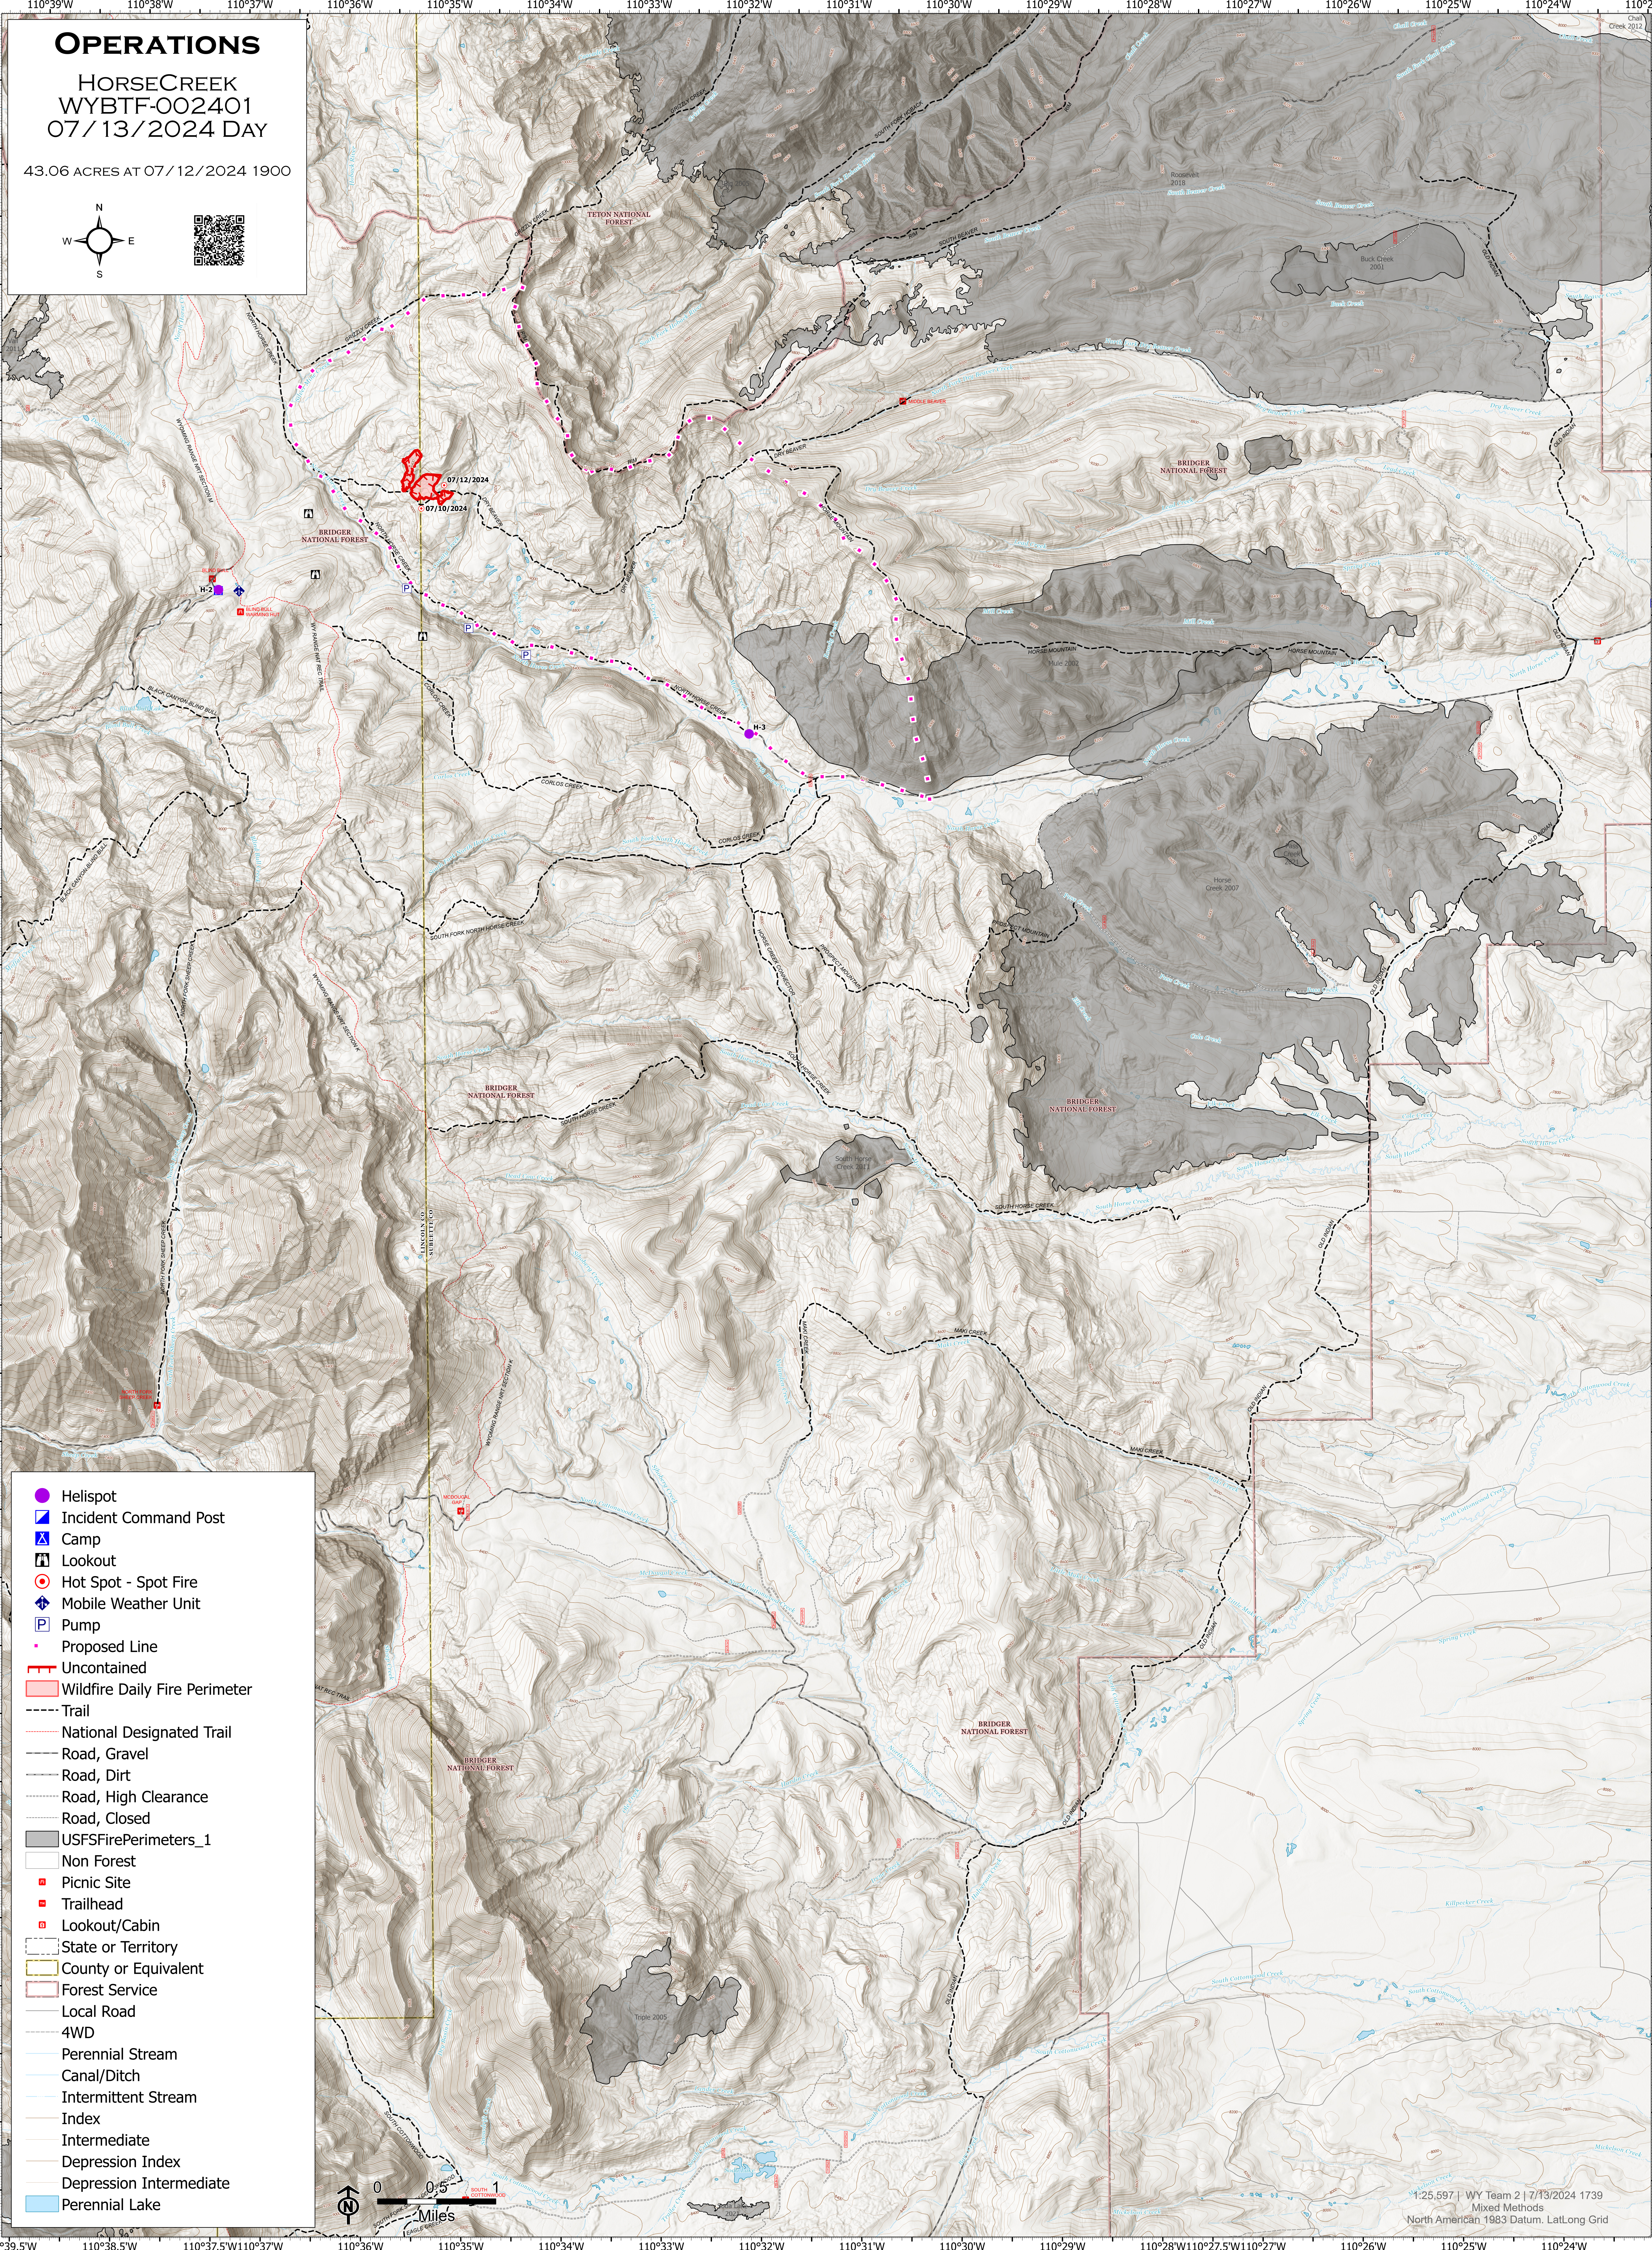

OPERATIONS

HORSECREEK
WYBTF-002401
07/13/2024 DAY

43.06 ACRES AT 07/12/2024 1900

- Helispot
- ▣ Incident Command Post
- ▣ Camp
- ▣ Lookout
- Hot Spot - Spot Fire
- ◆ Mobile Weather Unit
- ▣ Pump
- Proposed Line
- ▣ Uncontained
- ▣ Wildfire Daily Fire Perimeter
- - - Trail
- - - National Designated Trail
- - - Road, Gravel
- - - Road, Dirt
- - - Road, High Clearance
- - - Road, Closed
- ▣ USFSFirePerimeters_1
- ▣ Non Forest
- ▣ Picnic Site
- ▣ Trailhead
- ▣ Lookout/Cabin
- ▣ State or Territory
- ▣ County or Equivalent
- ▣ Forest Service
- ▣ Local Road
- ▣ 4WD
- ▣ Perennial Stream
- ▣ Canal/Ditch
- ▣ Intermittent Stream
- ▣ Index
- ▣ Intermediate
- ▣ Depression Index
- ▣ Depression Intermediate
- ▣ Perennial Lake