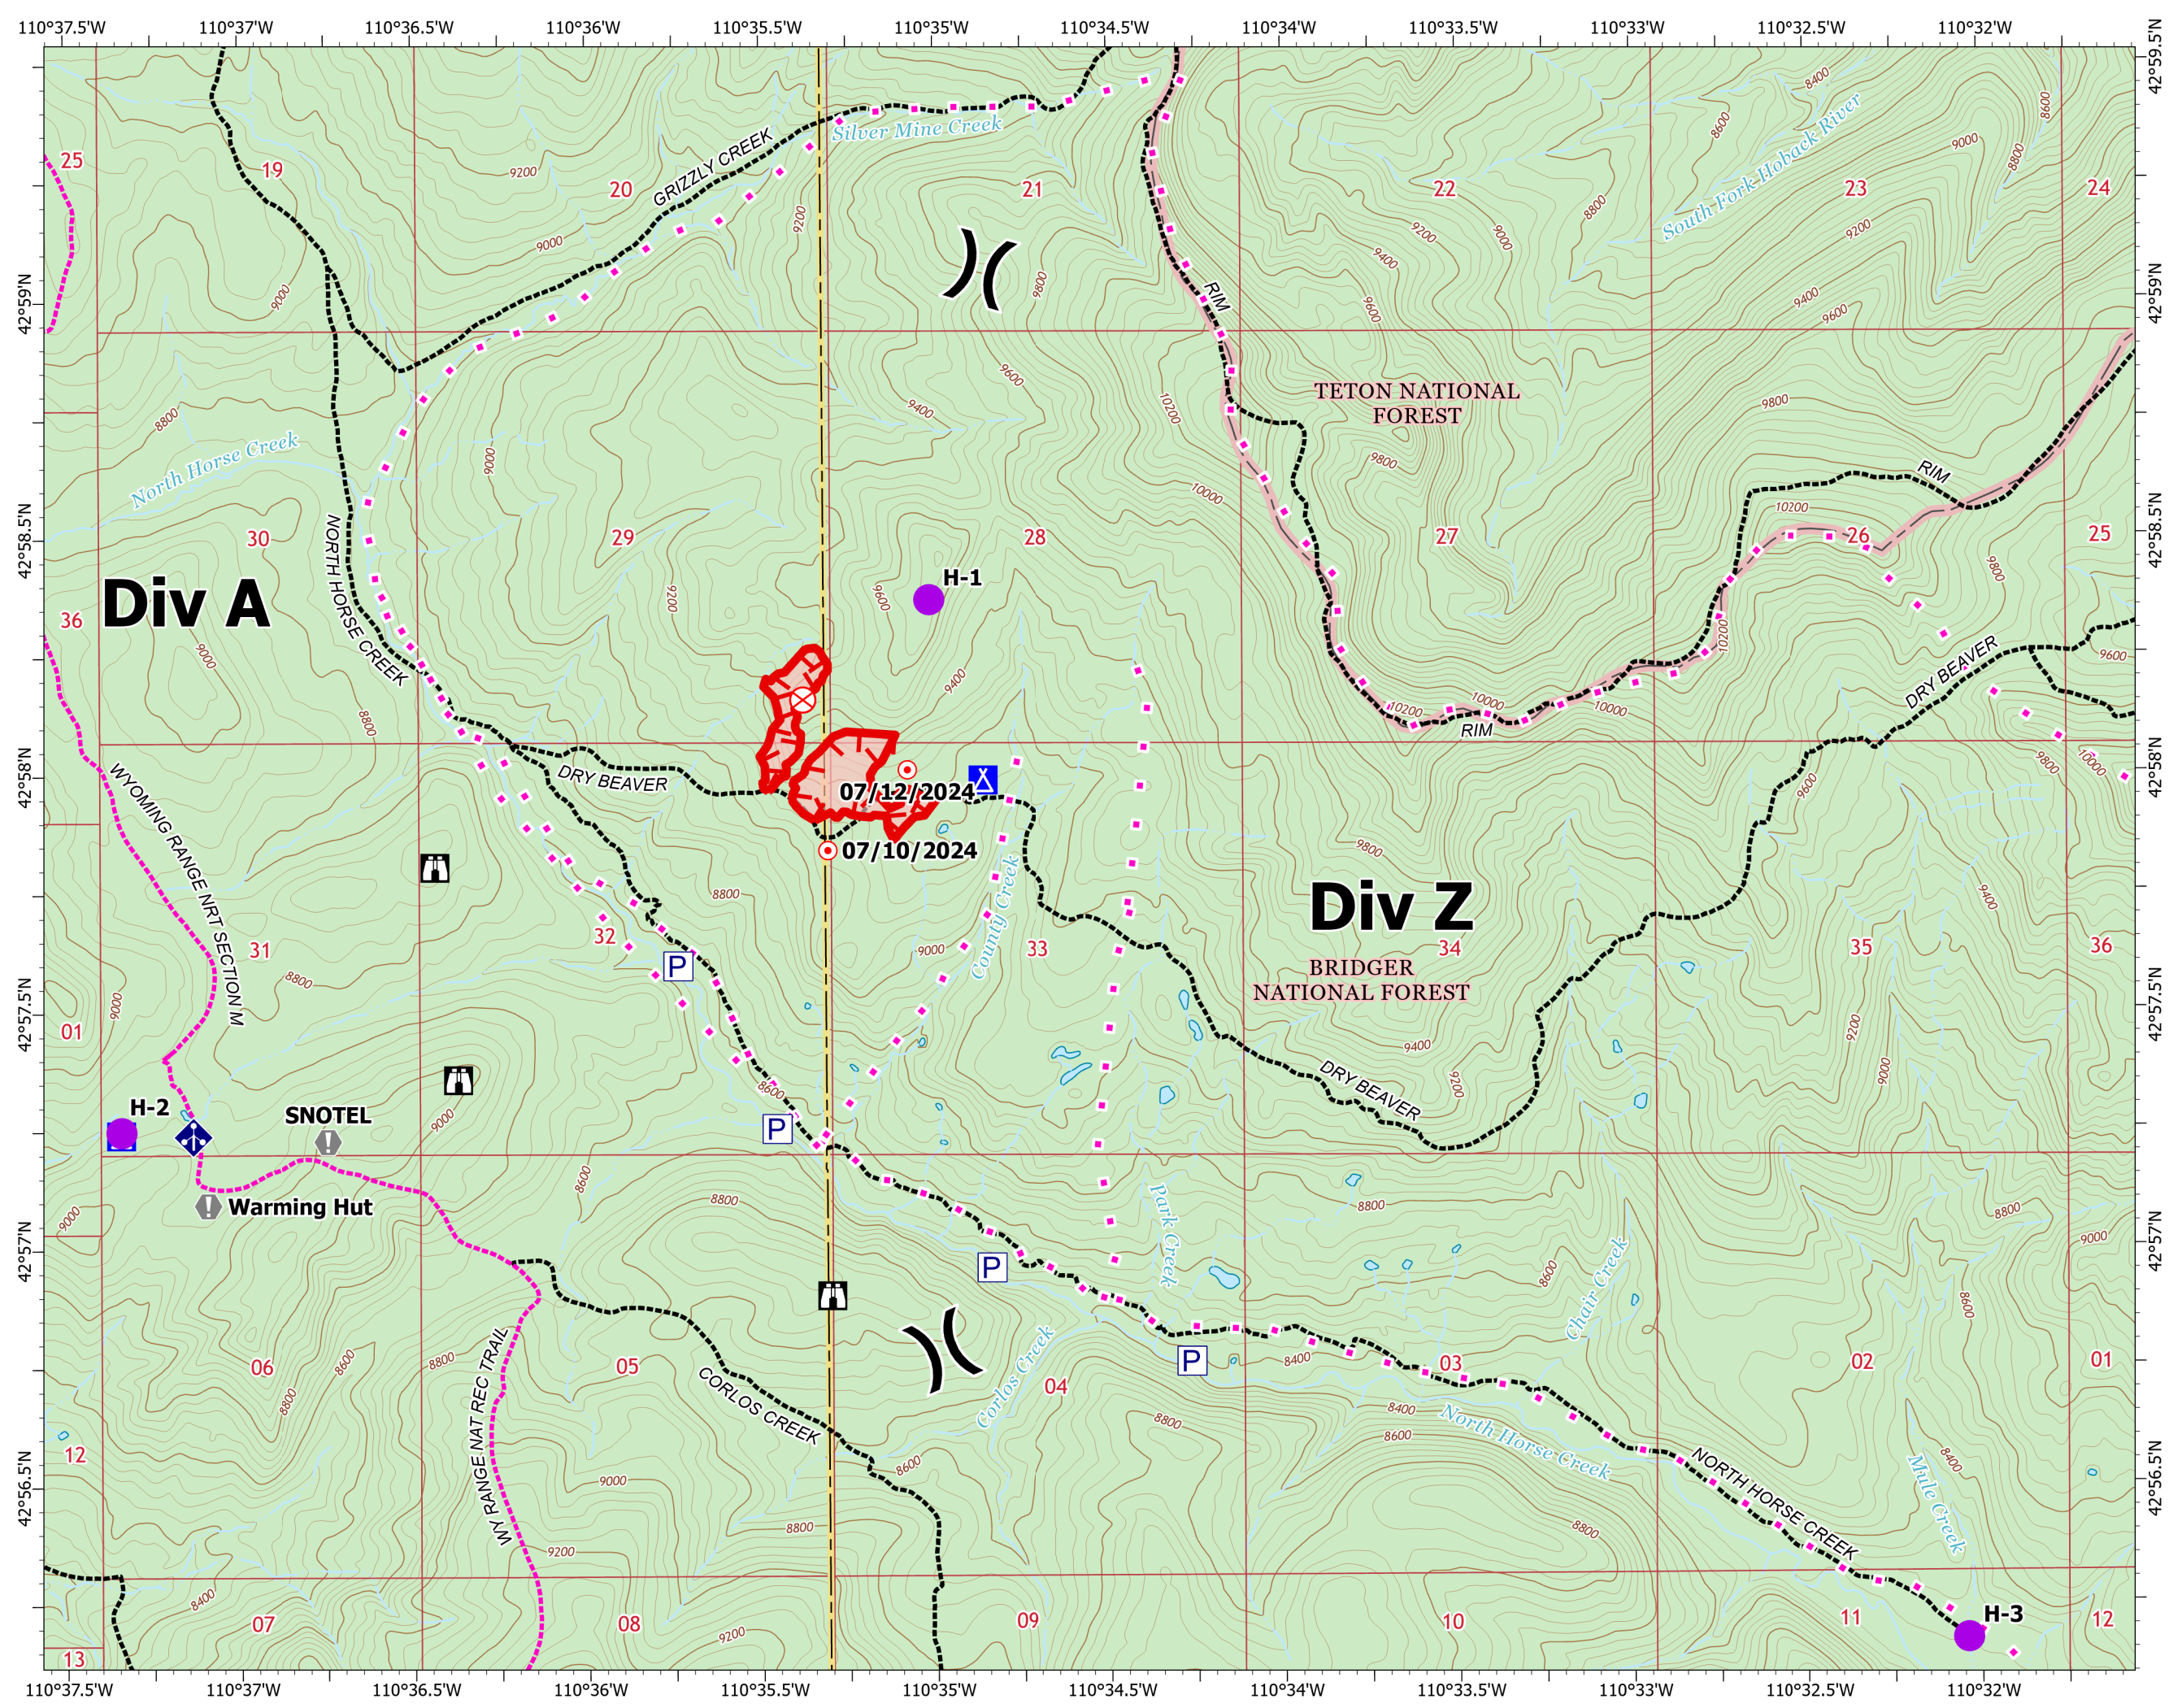

IAP

HORSECREEK
WYBTF-002401
07/16/2024 DAY

43.06 ACRES AT 07/12/2024 1900

- Helispot
-) Division Break
- ▲ Camp
- 🏠 Lookout
- 🔥 Hot Spot - Spot Fire
- ⊗ Fire Origin
- 📡 Value at Risk
- 🚗 Mobile Weather Unit
- 📦 Pump
- Proposed Line
- 🔴 Uncontained
- 🔴 Wildfire Daily Fire Perimeter
- ⋯ Trail
- ⋯ National Designated Trail
- ▭ State or Territory
- ▭ County or Equivalent
- ▭ Forest Service
- ▭ Section
- Perennial Stream
- Intermittent Stream
- 🟦 Perennial Lake
- 🟢 US Forest Service (USFS)

1:24,000 | WY Team 2 | 7/16/2024 0857
Mixed Methods
North American 1983 Datum. Lat/Long Grid