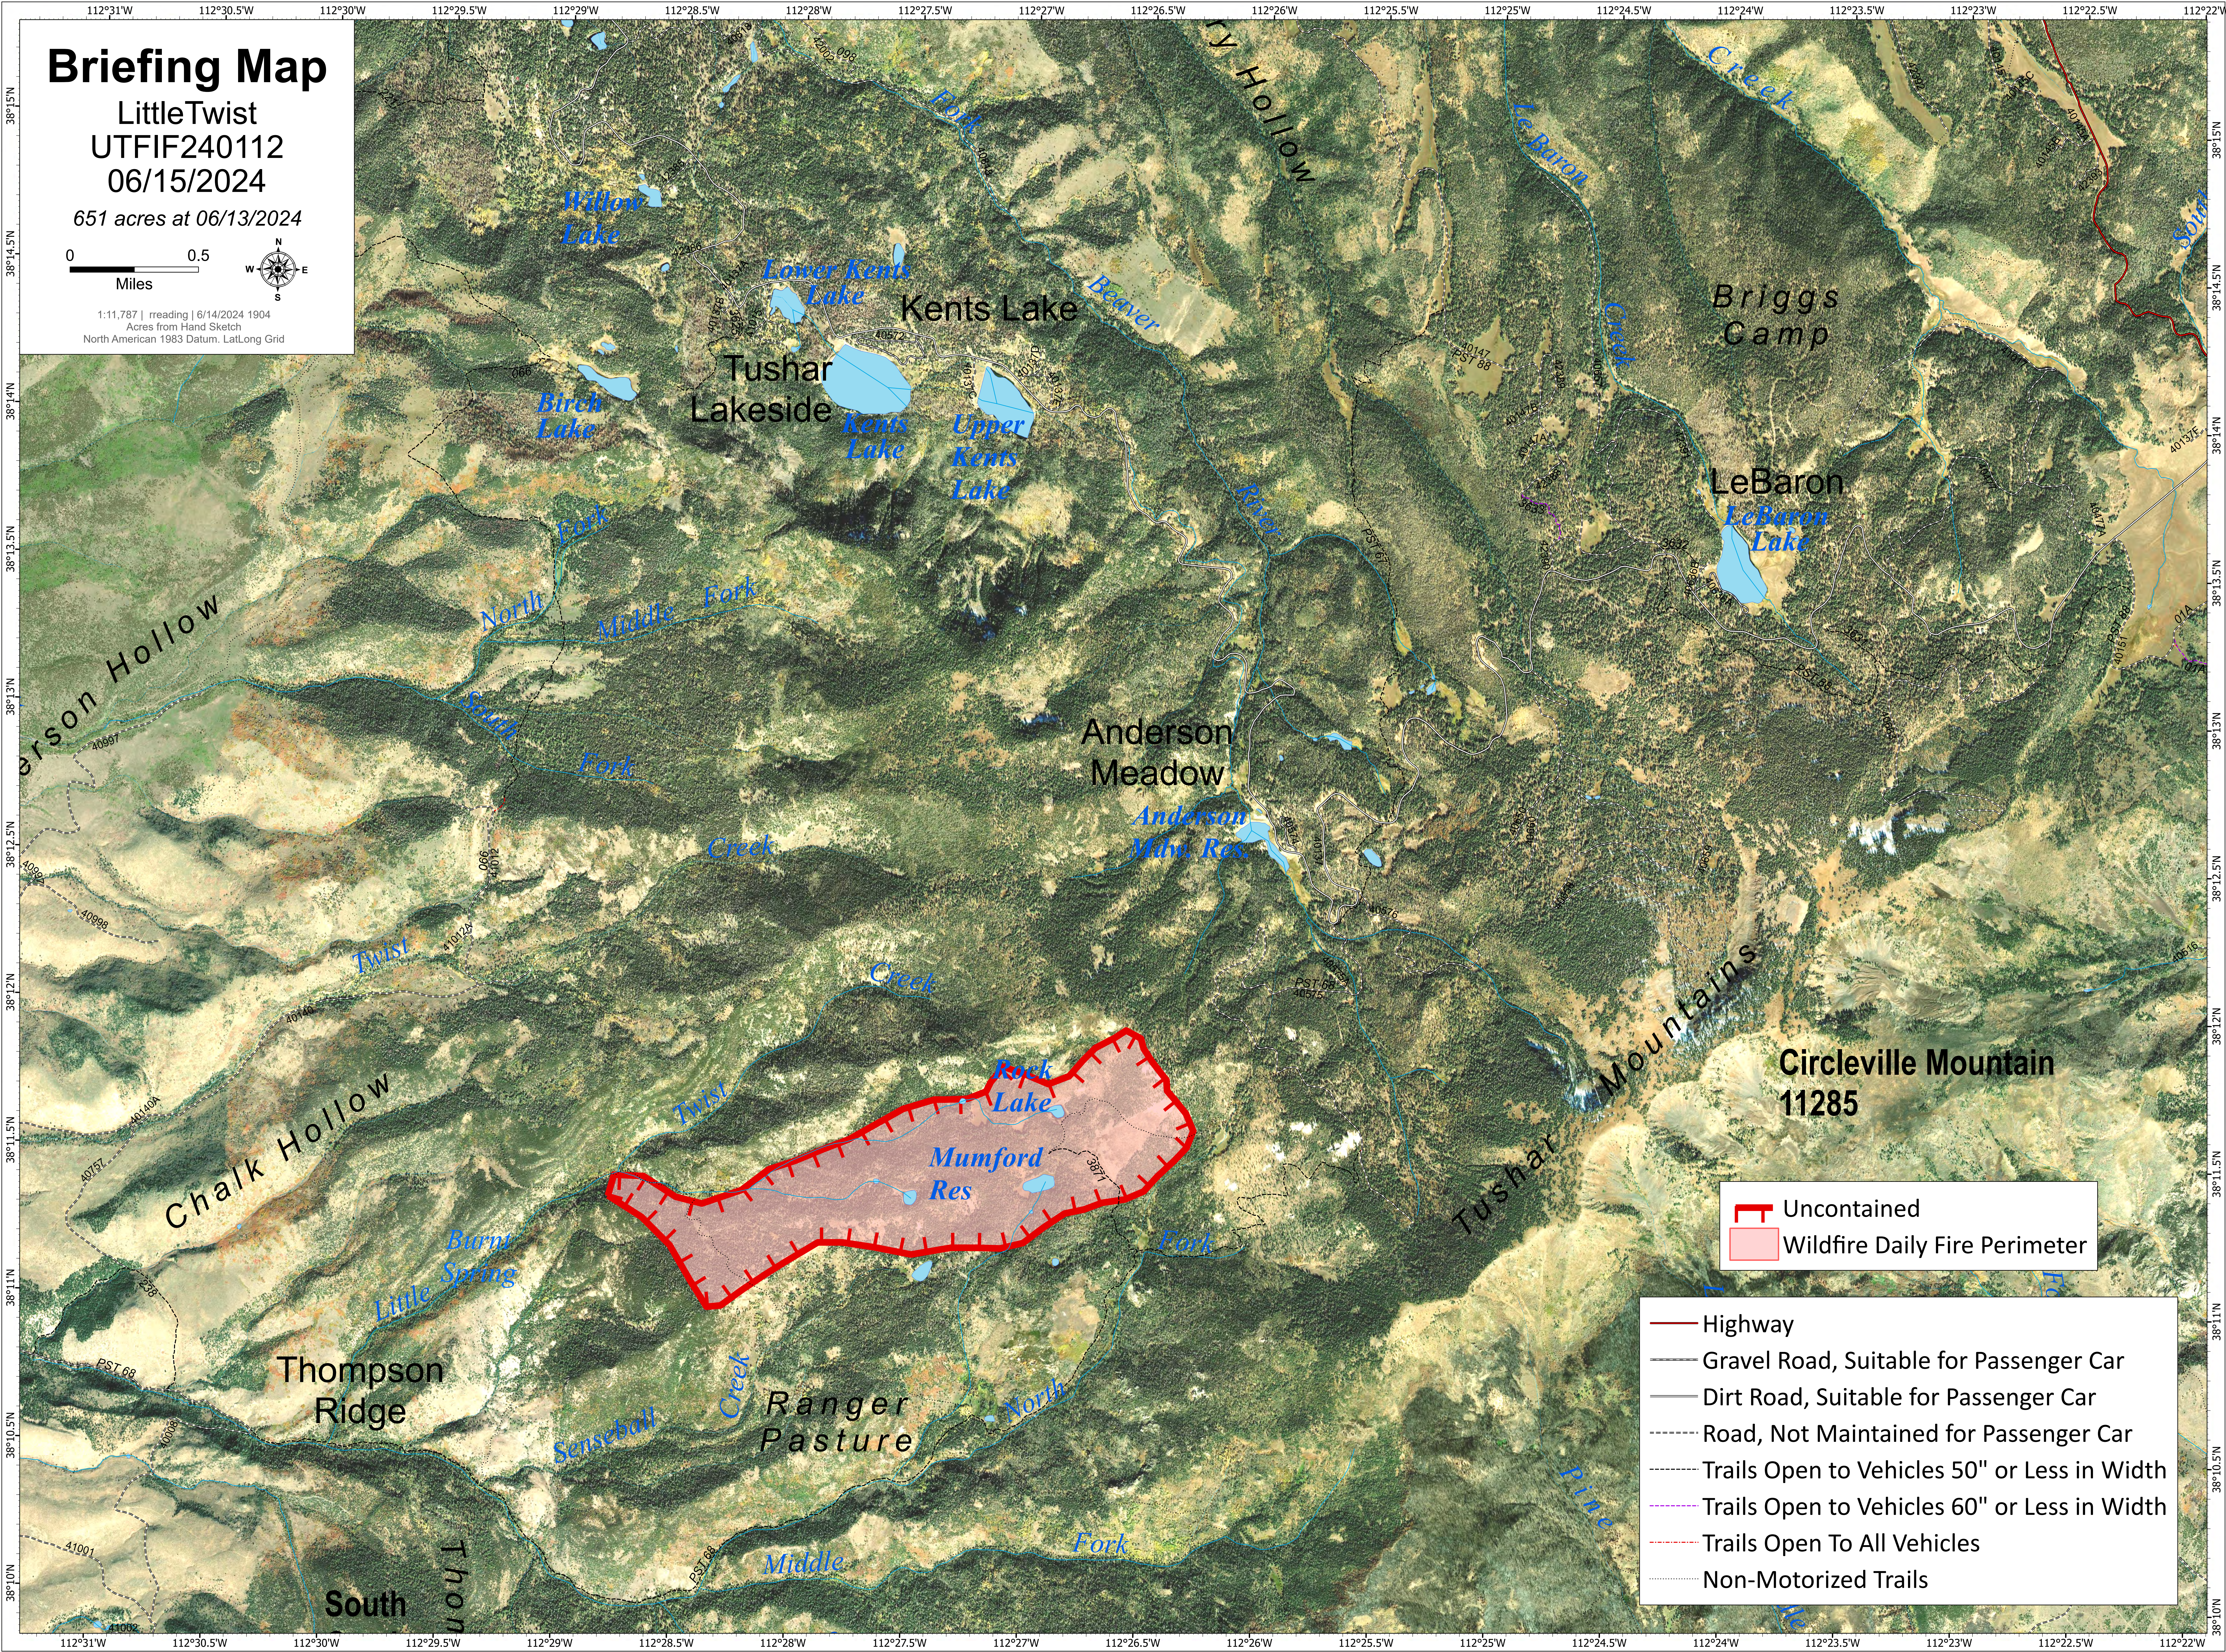

# Briefing Map

LittleTwist  
UTFIF240112  
06/15/2024

651 acres at 06/13/2024

1:11,787 | reading | 6/14/2024 1904  
Acres from Hand Sketch  
North American 1983 Datum, Lat/Long Grid

Uncontained  
 Wildfire Daily Fire Perimeter

Highway  
 Gravel Road, Suitable for Passenger Car  
 Dirt Road, Suitable for Passenger Car  
 Road, Not Maintained for Passenger Car  
 Trails Open to Vehicles 50" or Less in Width  
 Trails Open to Vehicles 60" or Less in Width  
 Trails Open To All Vehicles  
 Non-Motorized Trails