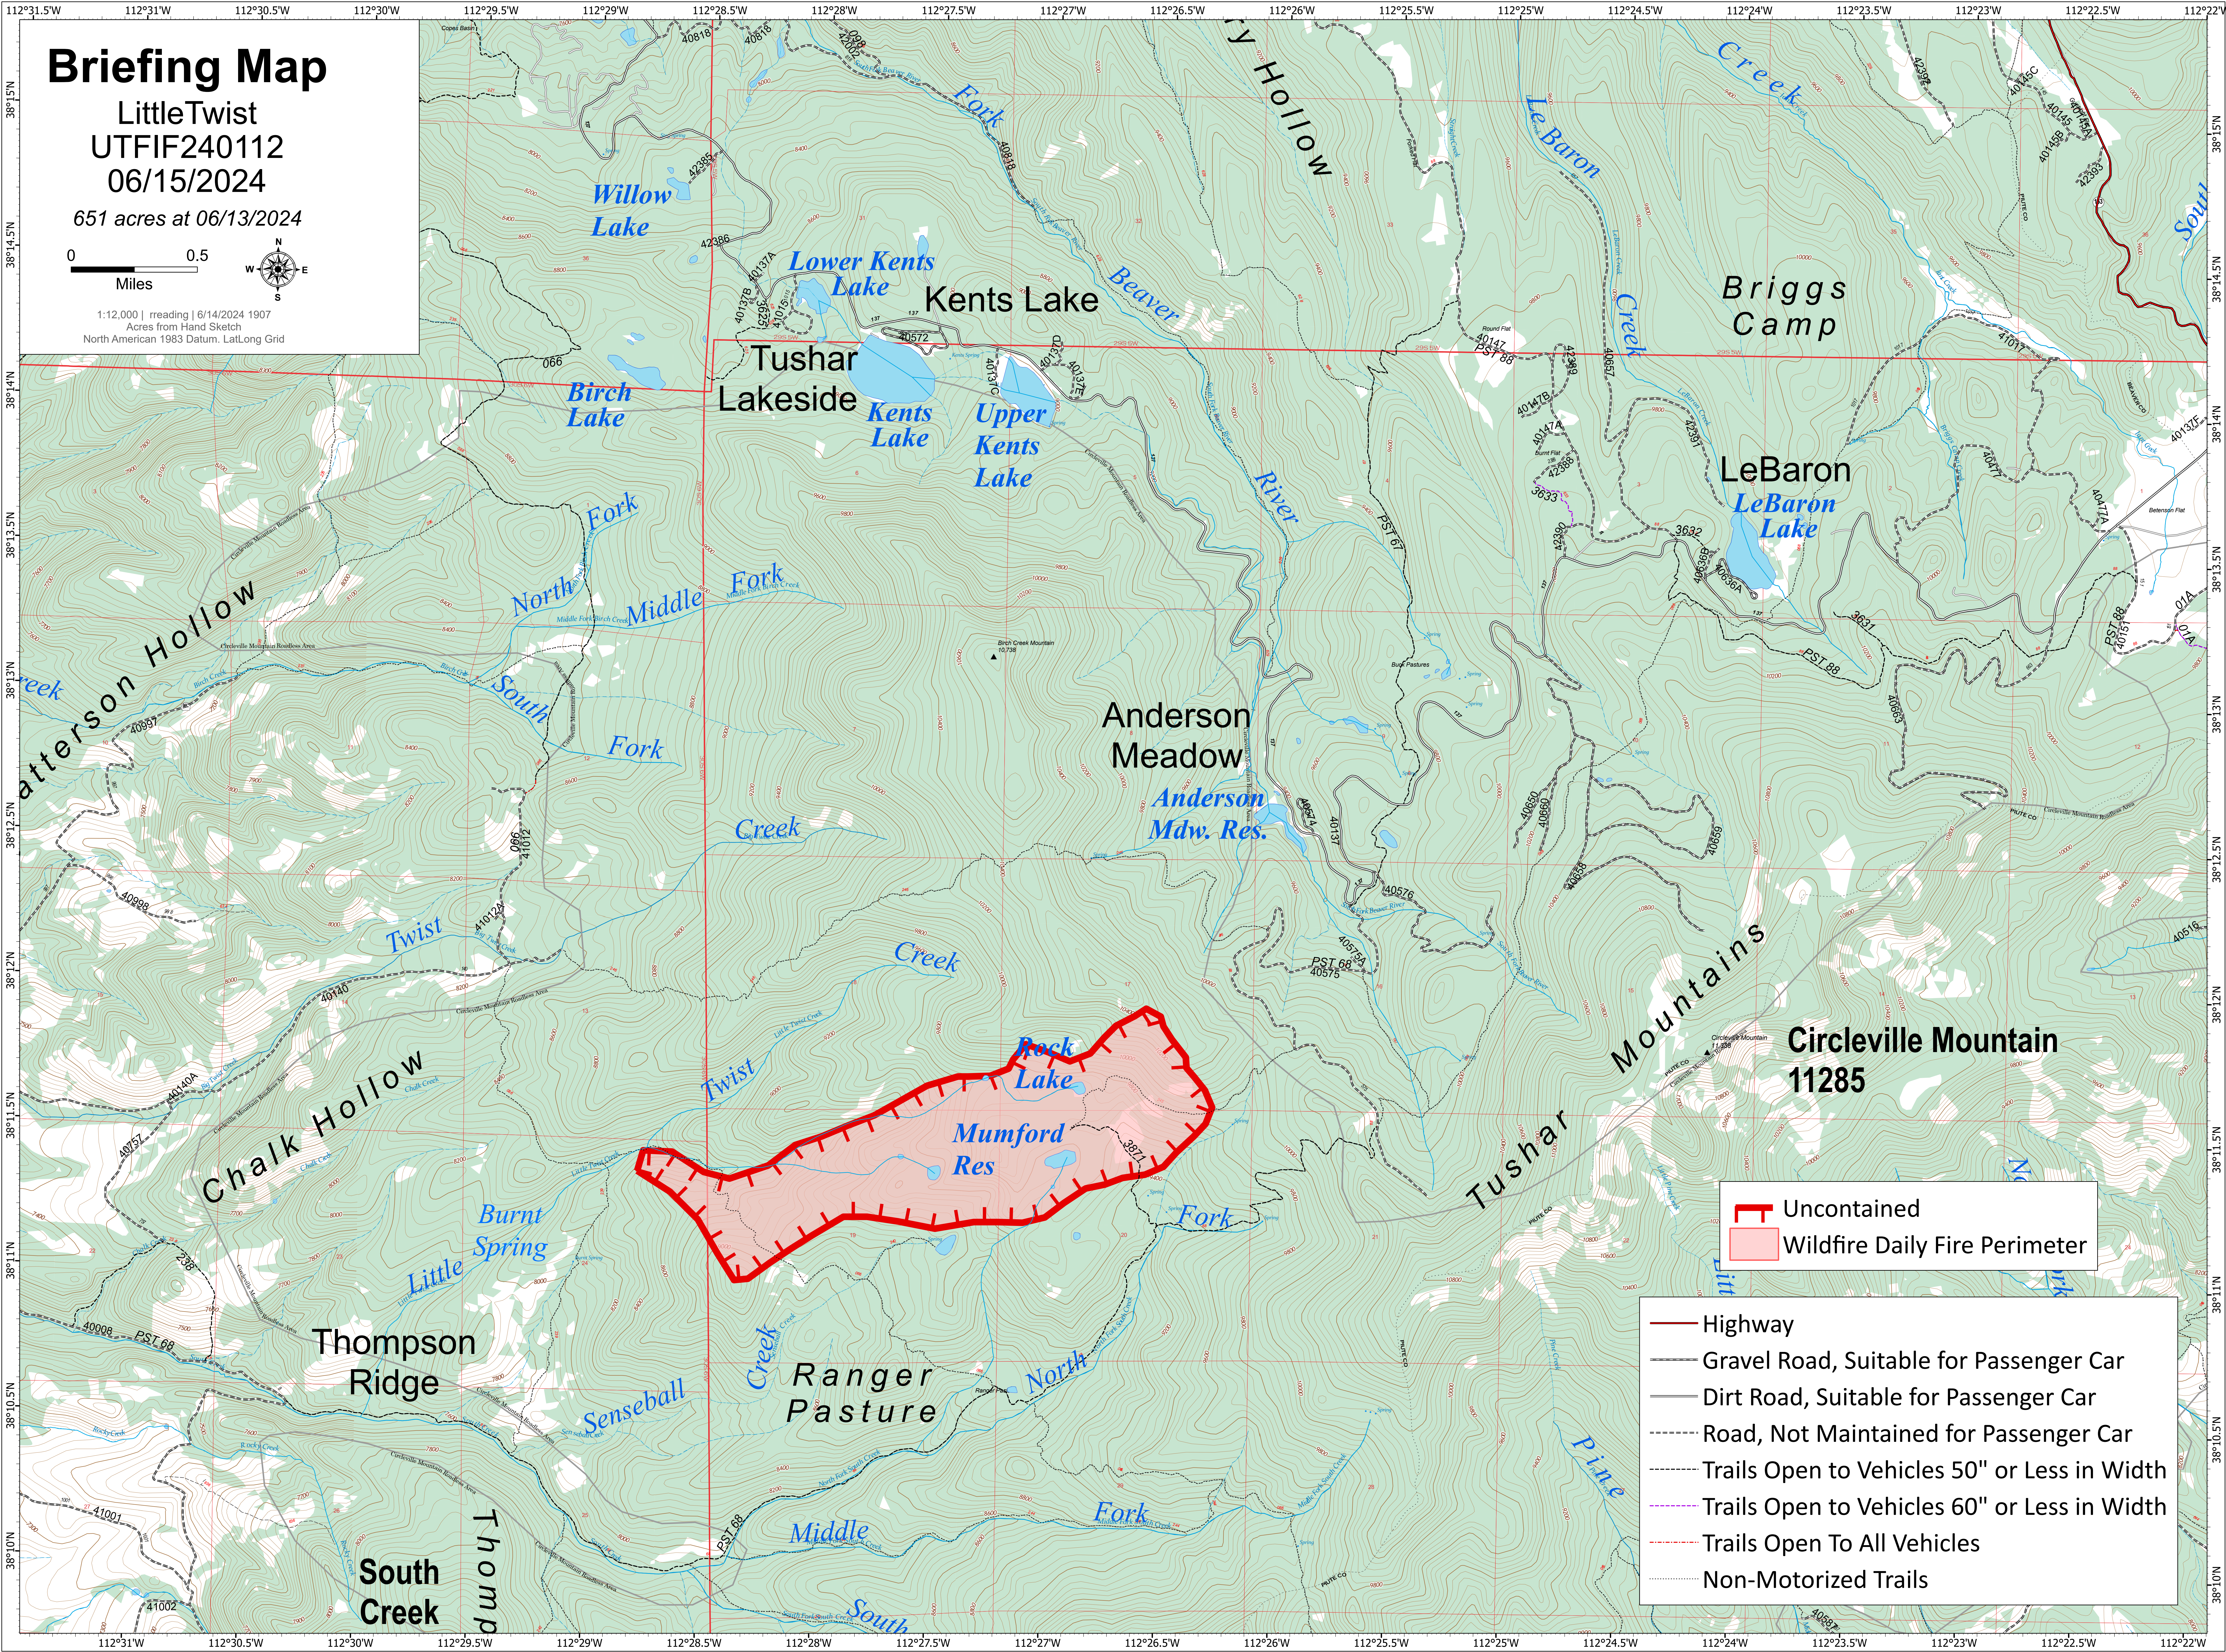

Briefing Map

Little Twist
UTFIF240112
06/15/2024

651 acres at 06/13/2024

1:12,000 | reading | 6/14/2024 1907
Acres from Hand Sketch
North American 1983 Datum, Lat/Long Grid

Uncontained
 Wildfire Daily Fire Perimeter

Highway
 Gravel Road, Suitable for Passenger Car
 Dirt Road, Suitable for Passenger Car
 Road, Not Maintained for Passenger Car
 Trails Open to Vehicles 50" or Less in Width
 Trails Open to Vehicles 60" or Less in Width
 Trails Open To All Vehicles
 Non-Motorized Trails