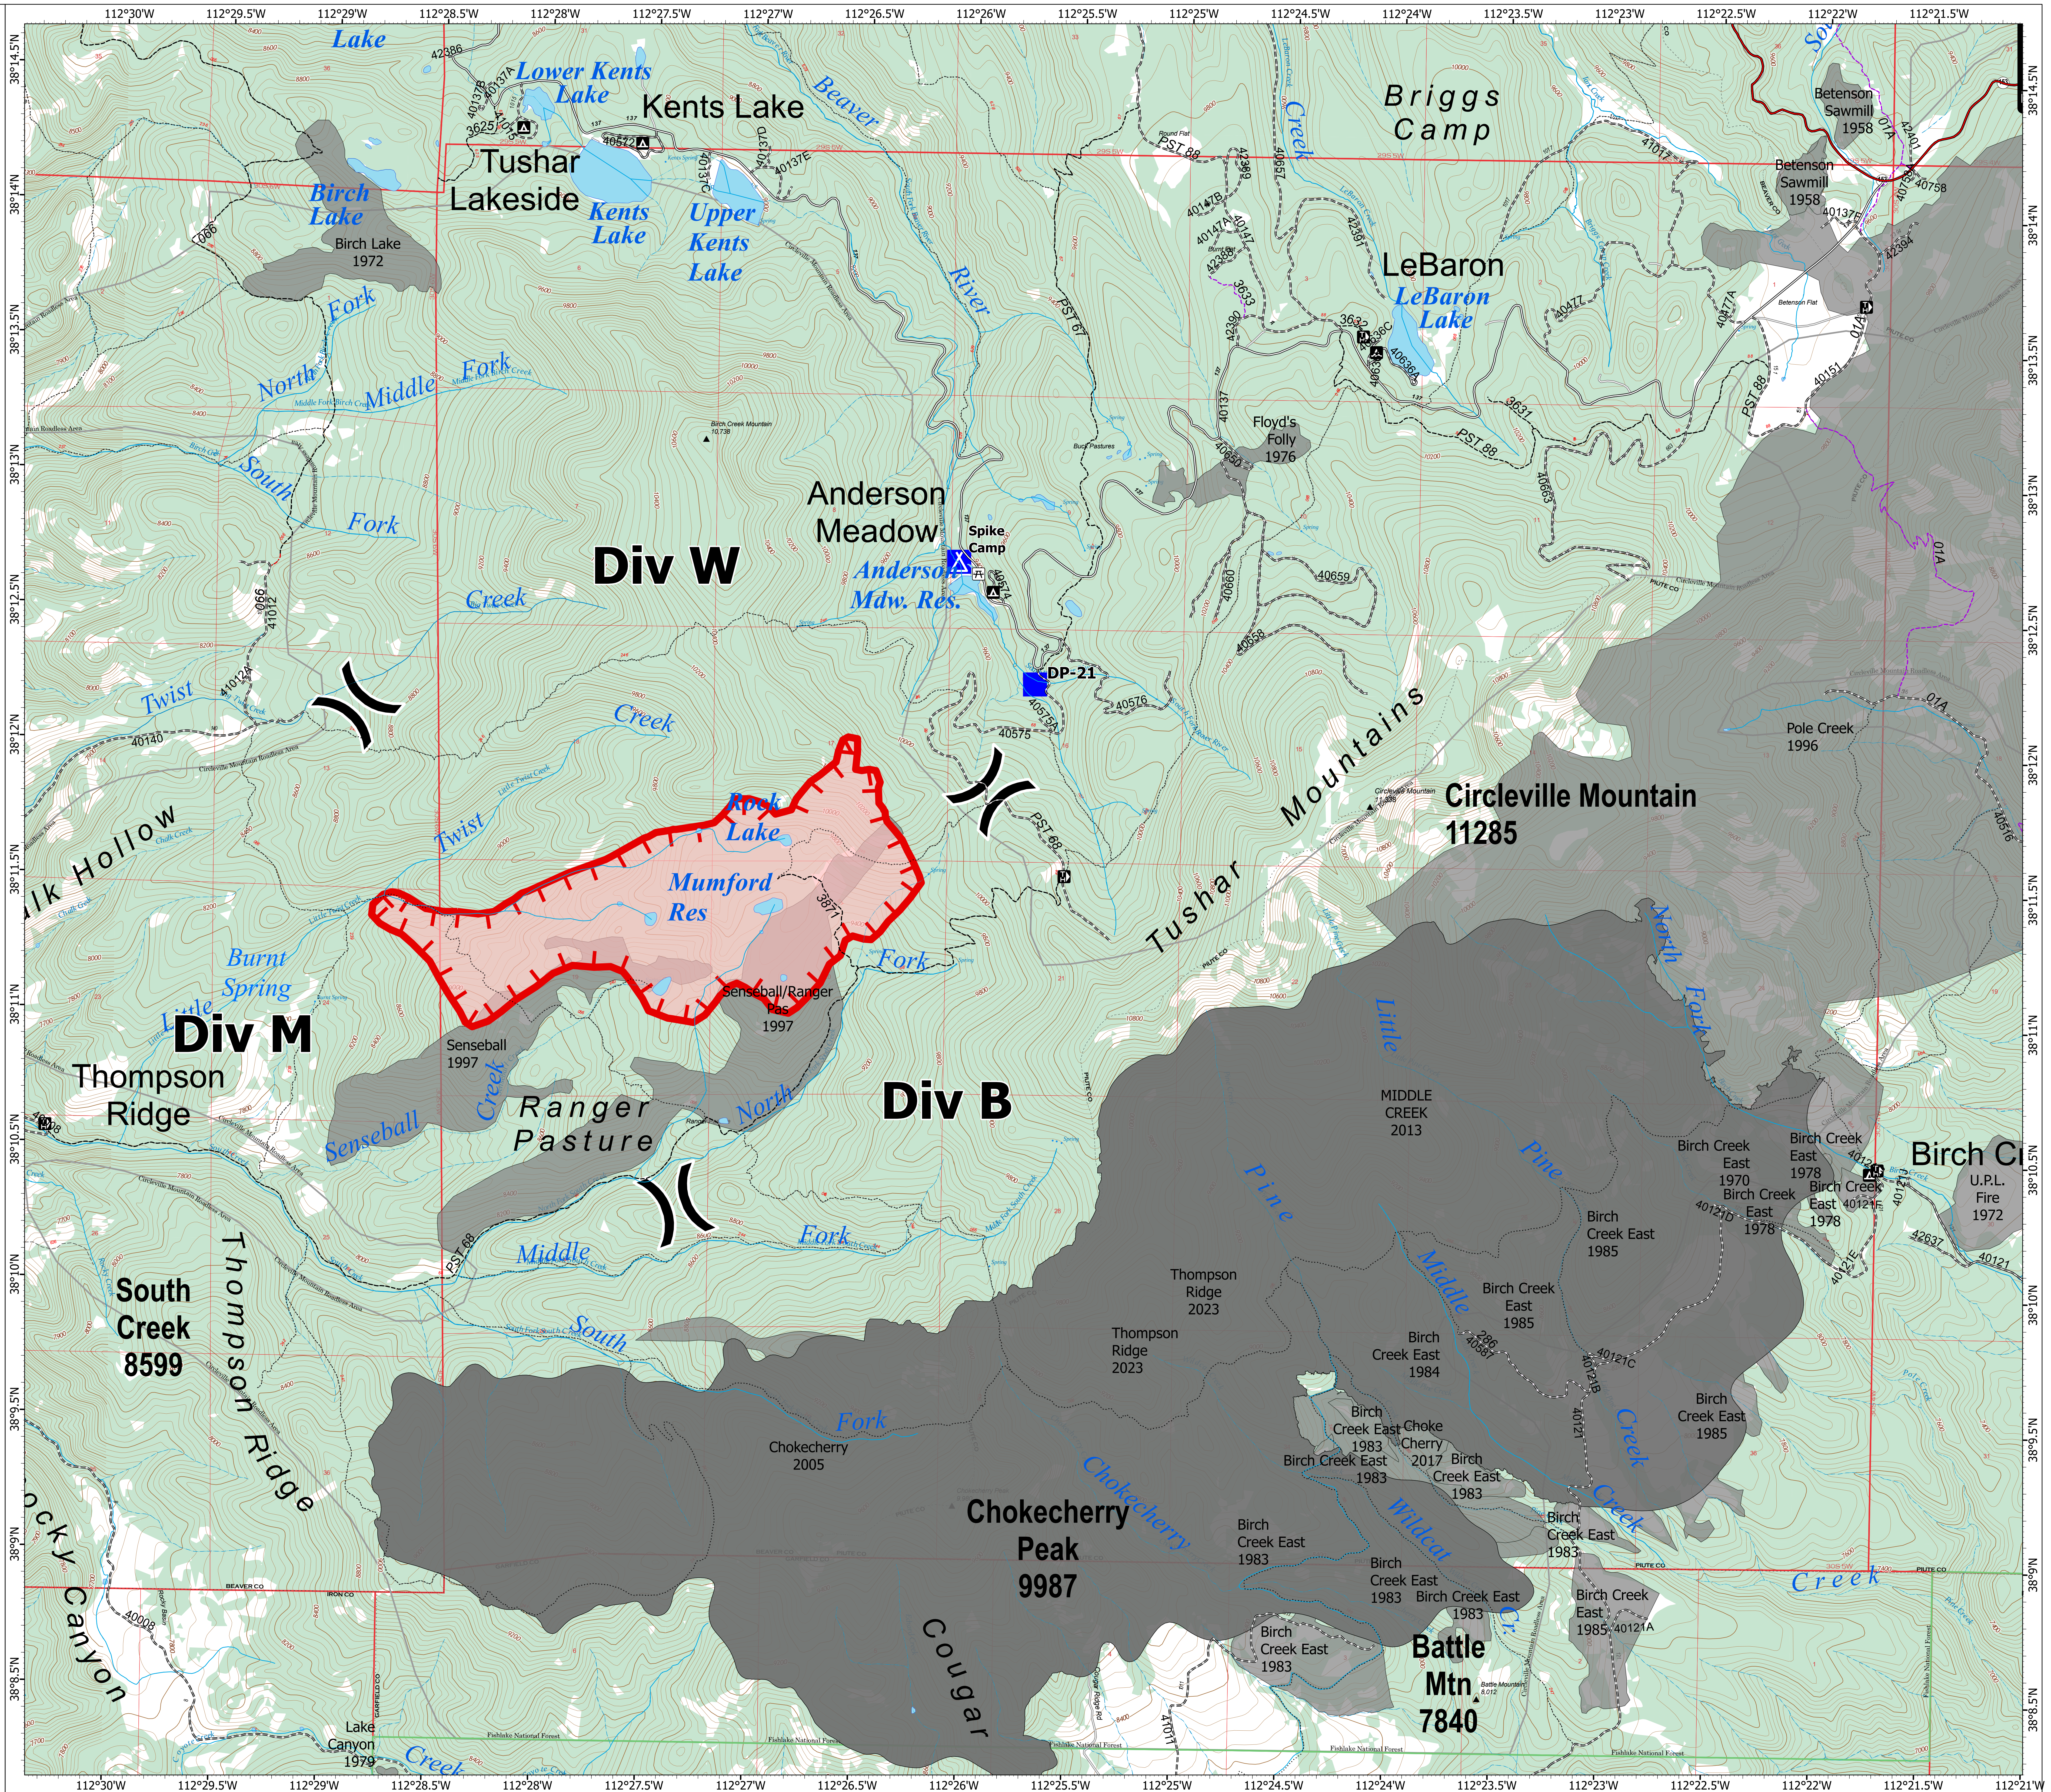

Briefing Map

LittleTwist
UTFIF240112
06/15/2024

838 acres at 06/14/2024

- (X) Division Break
- Drop Point
- ▲ Camp
- Uncontained
- Wildfire Daily Fire Perimeter
- Thompson Ridge Fire 2023
- Fire History
- Highway
- Gravel Road, Suitable for Passenger Car
- Dirt Road, Suitable for Passenger Car
- Road, Not Maintained for Passenger Car
- Trails Open to Vehicles 50" or Less in Width
- Trails Open to Vehicles 60" or Less in Width
- Trails Open To All Vehicles
- Non-Motorized Trails

1:14,000 | reading | 6/15/2024 1200
Acres from Hand Sketch
North American 1983 Datum, Lat/Long Grid