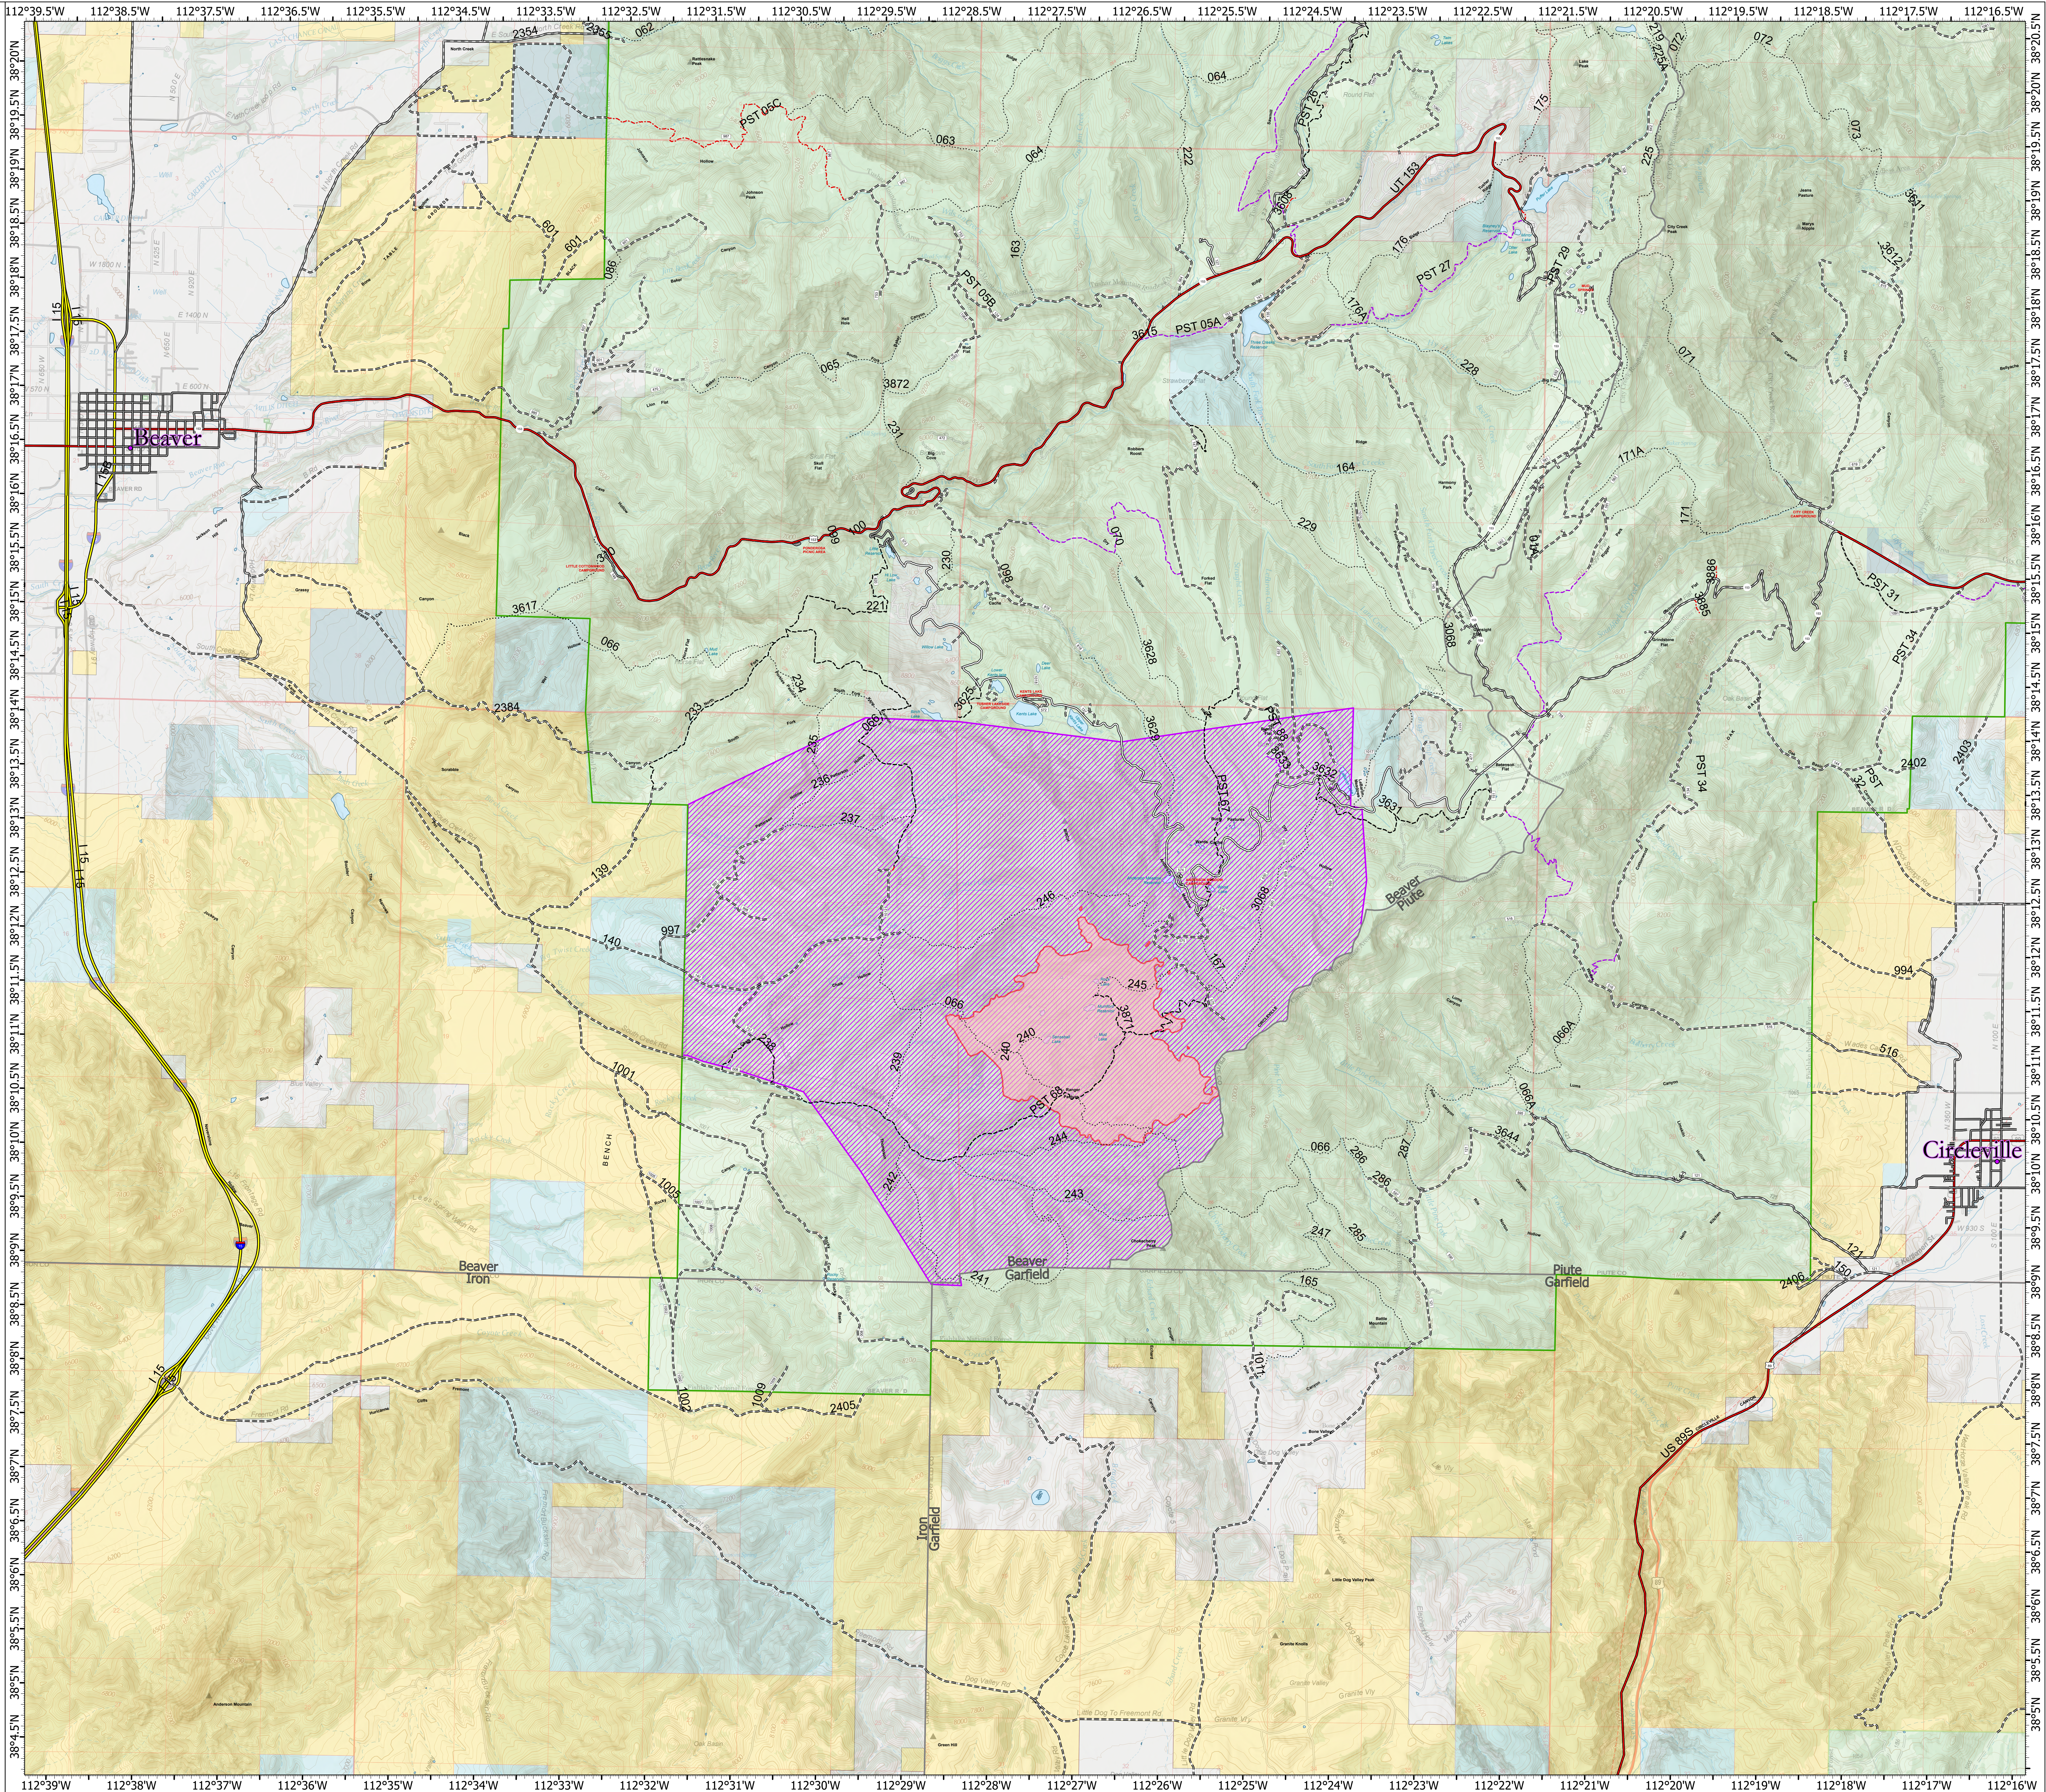

# Closure Area

Little Twist Fire  
UTFIF240112  
6/18/2024 Day

2,279 acres at 6/15/2024

- Fire Perimeter
- Closure Area
- Interstate
- Highway
- Paved Road
- Gravel Road, Suitable for Passenger Car
- Road, Not Maintained for Passenger Car
- Non-Motorized Trails
- Paved Road
- Gravel Road, Suitable for Passenger Car
- Dirt Road, Suitable for Passenger Car
- Road, Not Maintained for Passenger Car
- Trails Open to Vehicles 50" or Less in Width
- Trails Open to Vehicles 60" or Less in Width
- Trails Open To All Vehicles
- Non-Motorized Trails
- Bureau of Land Management (BLM)
- Private
- State
- State Parks, Recreation and Wildlife
- US Forest Service (USFS)

1:35,000 | MToone | 6/17/2024 1746  
Acres from IR  
North American 1983 Datum, Lat/Long Grid