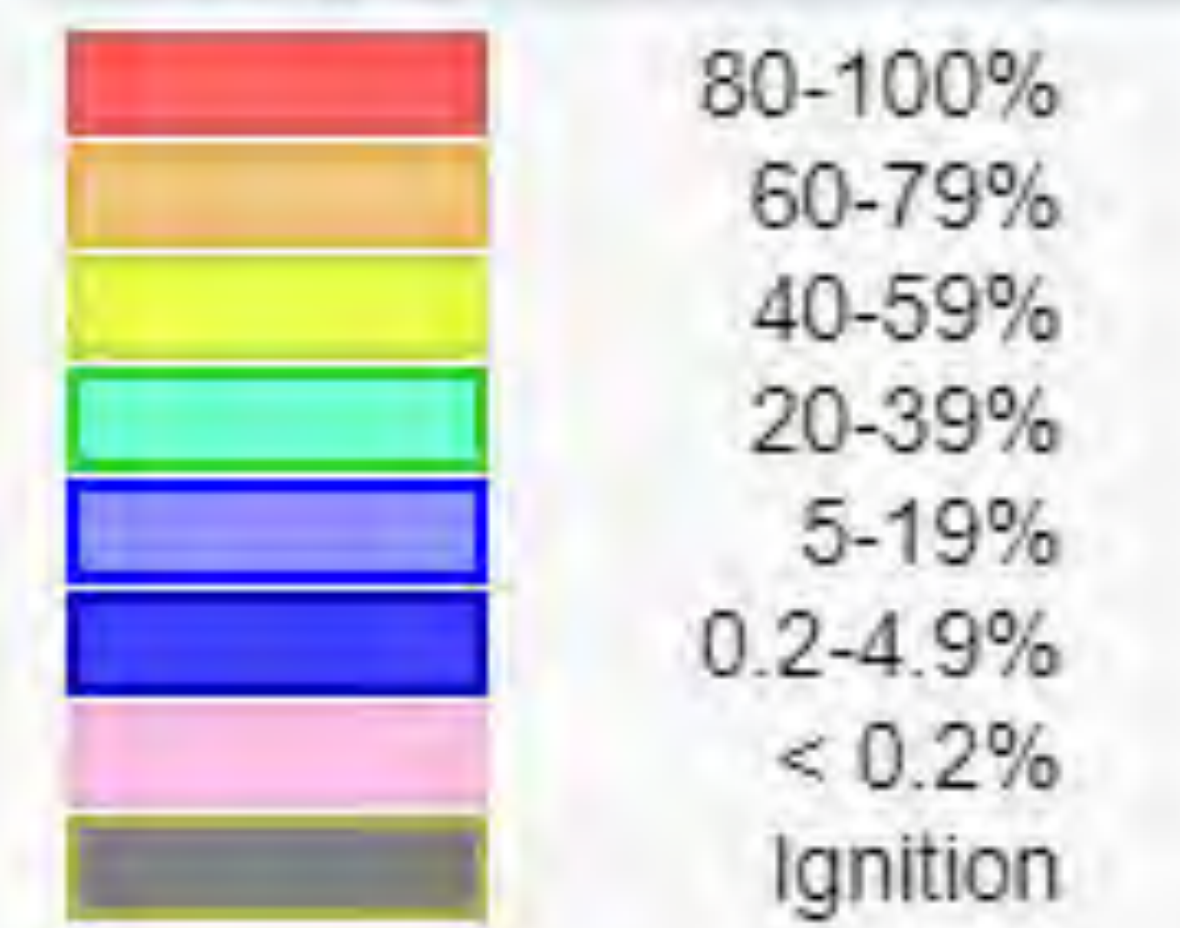

14-Day FS-Pro Fire Spread Projection

Little Twist Fire
UTFIF240112
6/20/2024 Day

2,305 acres at 6/17/2024

Fire Spread Probability