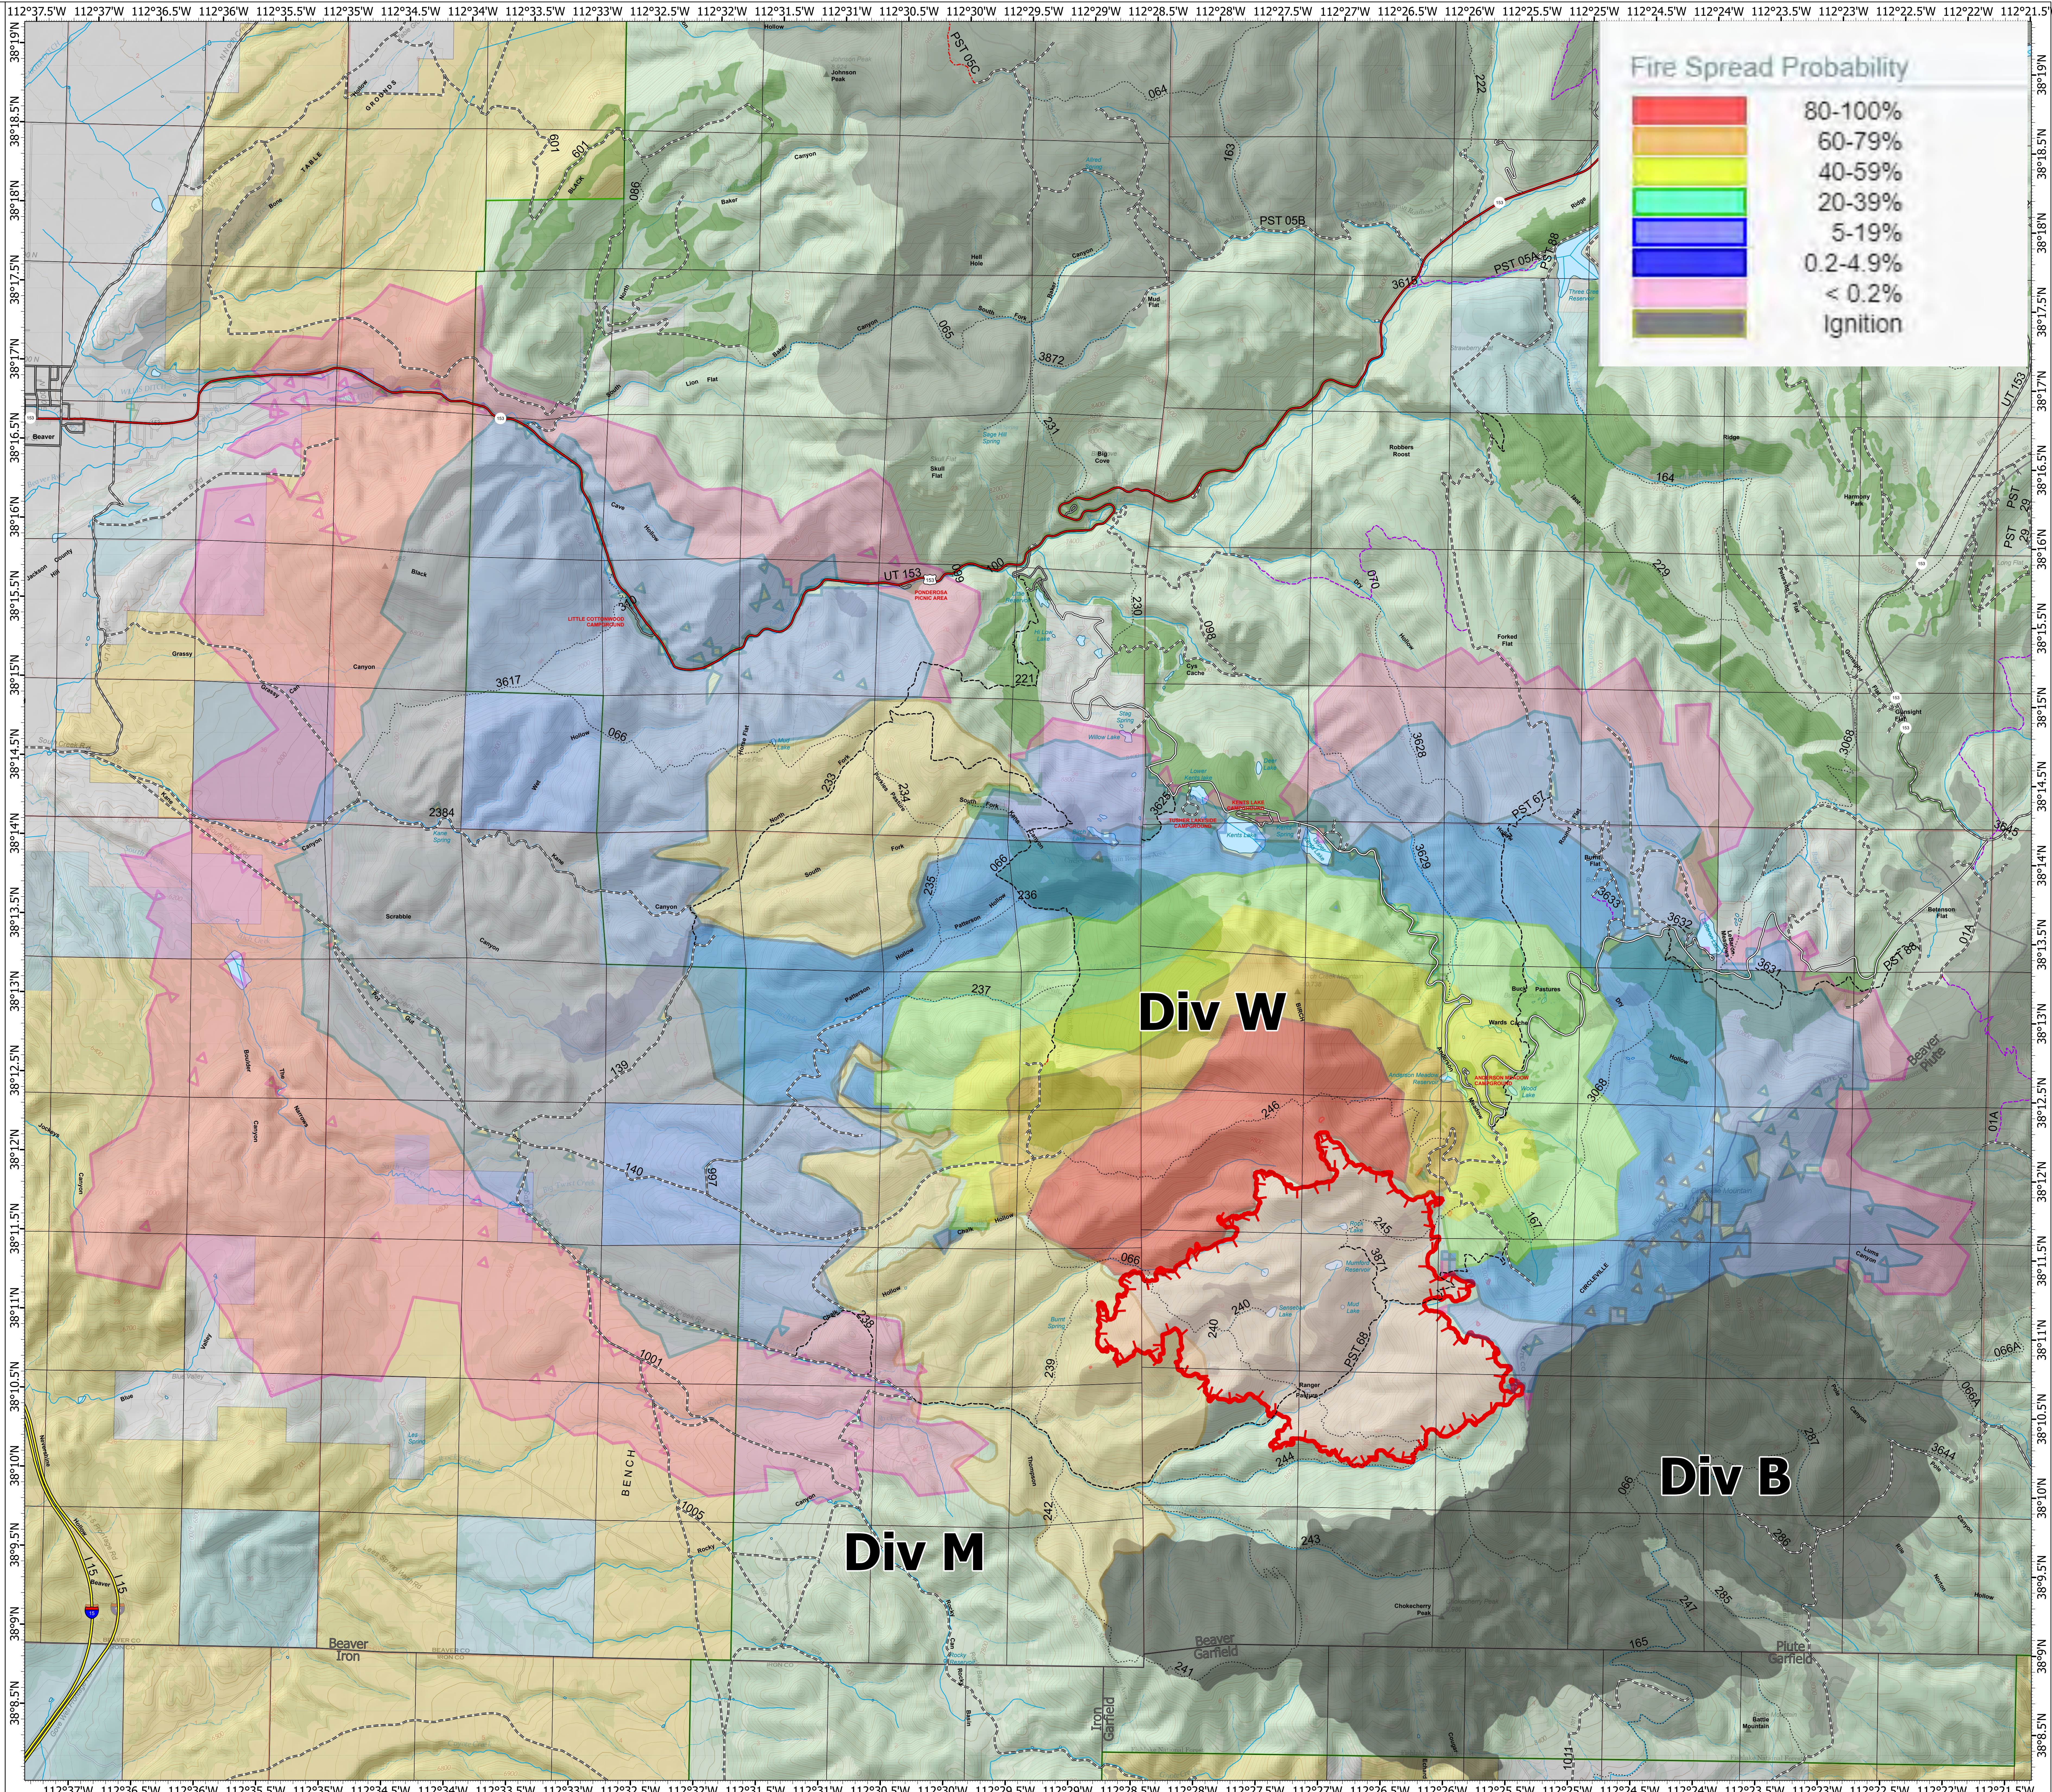

# 14-Day FS-Pro Fire Spread Projection

Little Twist Fire  
UTFIF240112  
6/20/2024 Day

2,305 acres at 6/17/2024

## Fire Spread Probability

- Wildfire Daily Fire Perimeter
- Uncontained
- Prescribed Fire (4,774 acres)
- Thompson Ridge Fire 2023
- Fire History
- Other Treatments
- Interstate
- Highway
- Paved Road
- Gravel Road, Suitable for Passenger Car
- Dirt Road, Suitable for Passenger Car
- Road, Not Maintained for Passenger Car
- Trails Open to Vehicles 50" or Less in Width
- Trails Open to Vehicles 60" or Less in Width
- Trails Open To All Vehicles
- Non-Motorized Trails
- Bureau of Land Management (BLM)
- Private
- State
- State Parks, Recreation and Wildlife
- US Forest Service (USFS)

**Div W**

**Div B**

**Div M**

1:24,000 | MToone | 6/19/2024 2113  
Acres from IR  
North American 1983 Datum, Lat/Long Grid