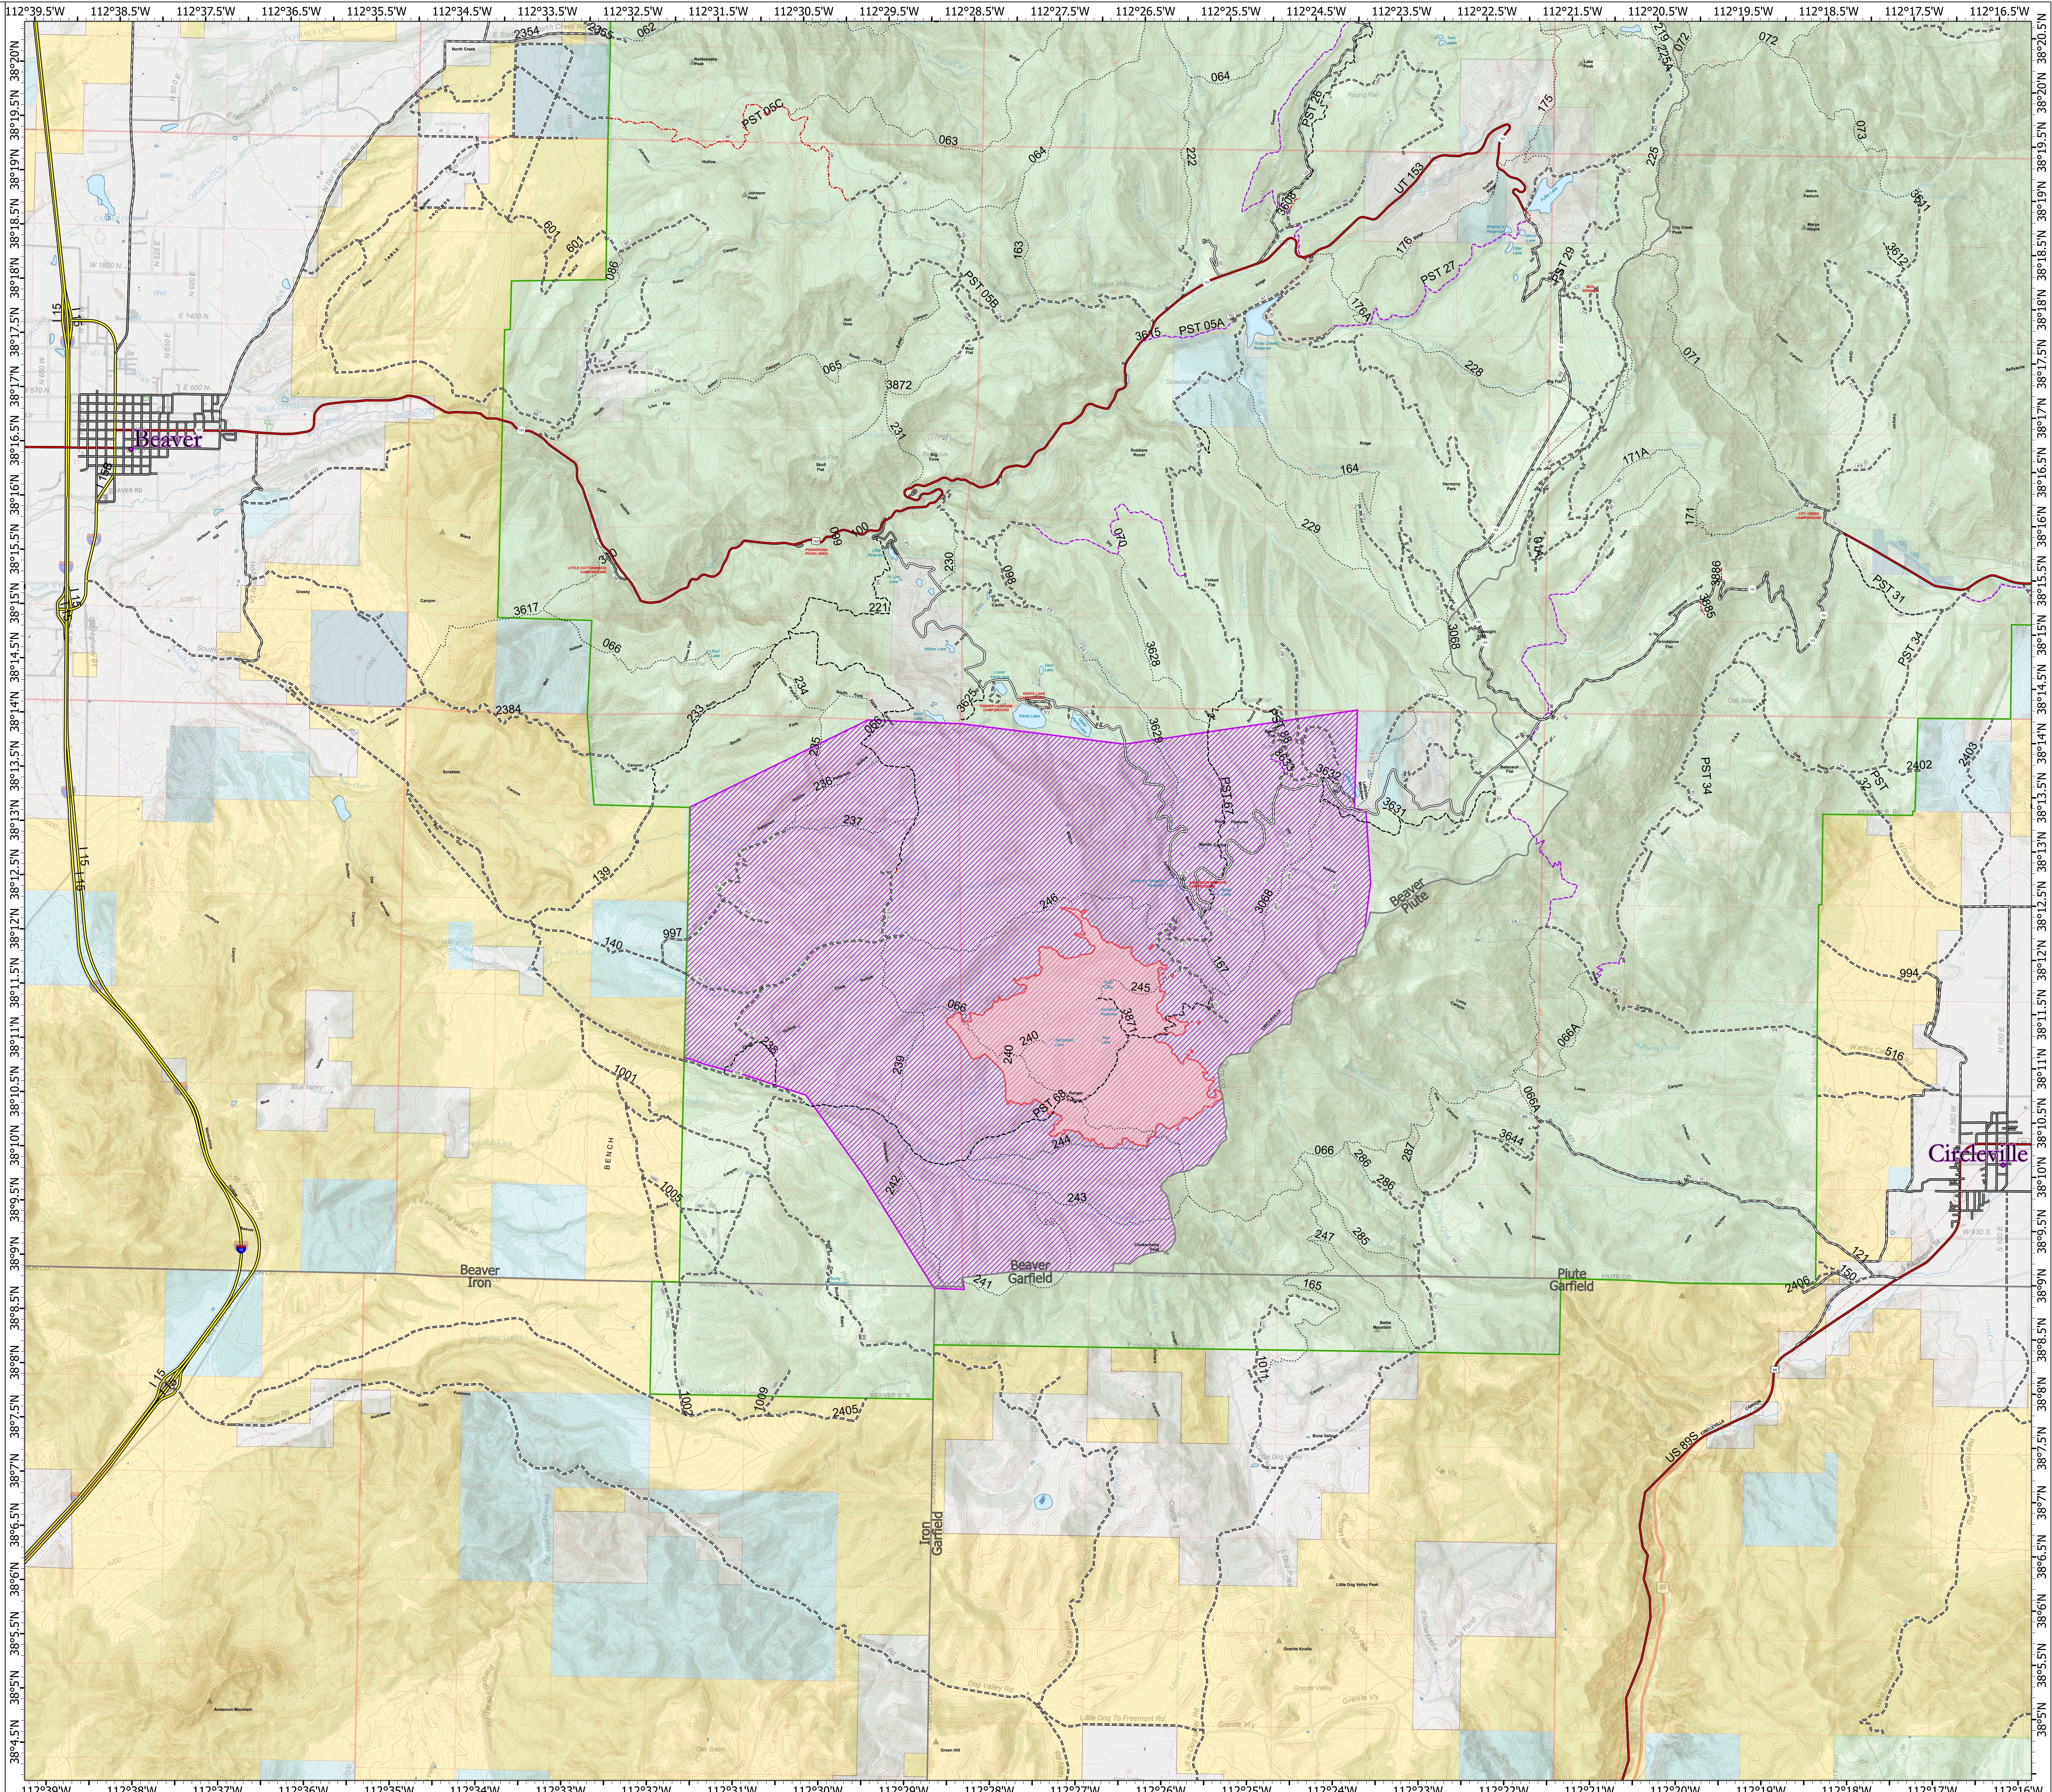

Closure Area

Little Twist Fire
UTFIF240112
6/21/2024 Day

2,318 acres at 6/20/2024 1749

- Fire Perimeter
- Closure Area
- Interstate
- Highway
- Paved Road
- Gravel Road, Suitable for Passenger Car
- Road, Not Maintained for Passenger Car
- Non-Motorized Trails
- Paved Road
- Gravel Road, Suitable for Passenger Car
- Dirt Road, Suitable for Passenger Car
- Road, Not Maintained for Passenger Car
- Trails Open to Vehicles 50" or Less in Width
- Trails Open to Vehicles 60" or Less in Width
- Trails Open To All Vehicles
- Non-Motorized Trails
- Bureau of Land Management (BLM)
- Private
- State
- State Parks, Recreation and Wildlife
- US Forest Service (USFS)

1:35,000 | MToone | 6/20/2024 1838
Acres from IR and Hand Sketch
North American 1983 Datum, Lat/Long Grid