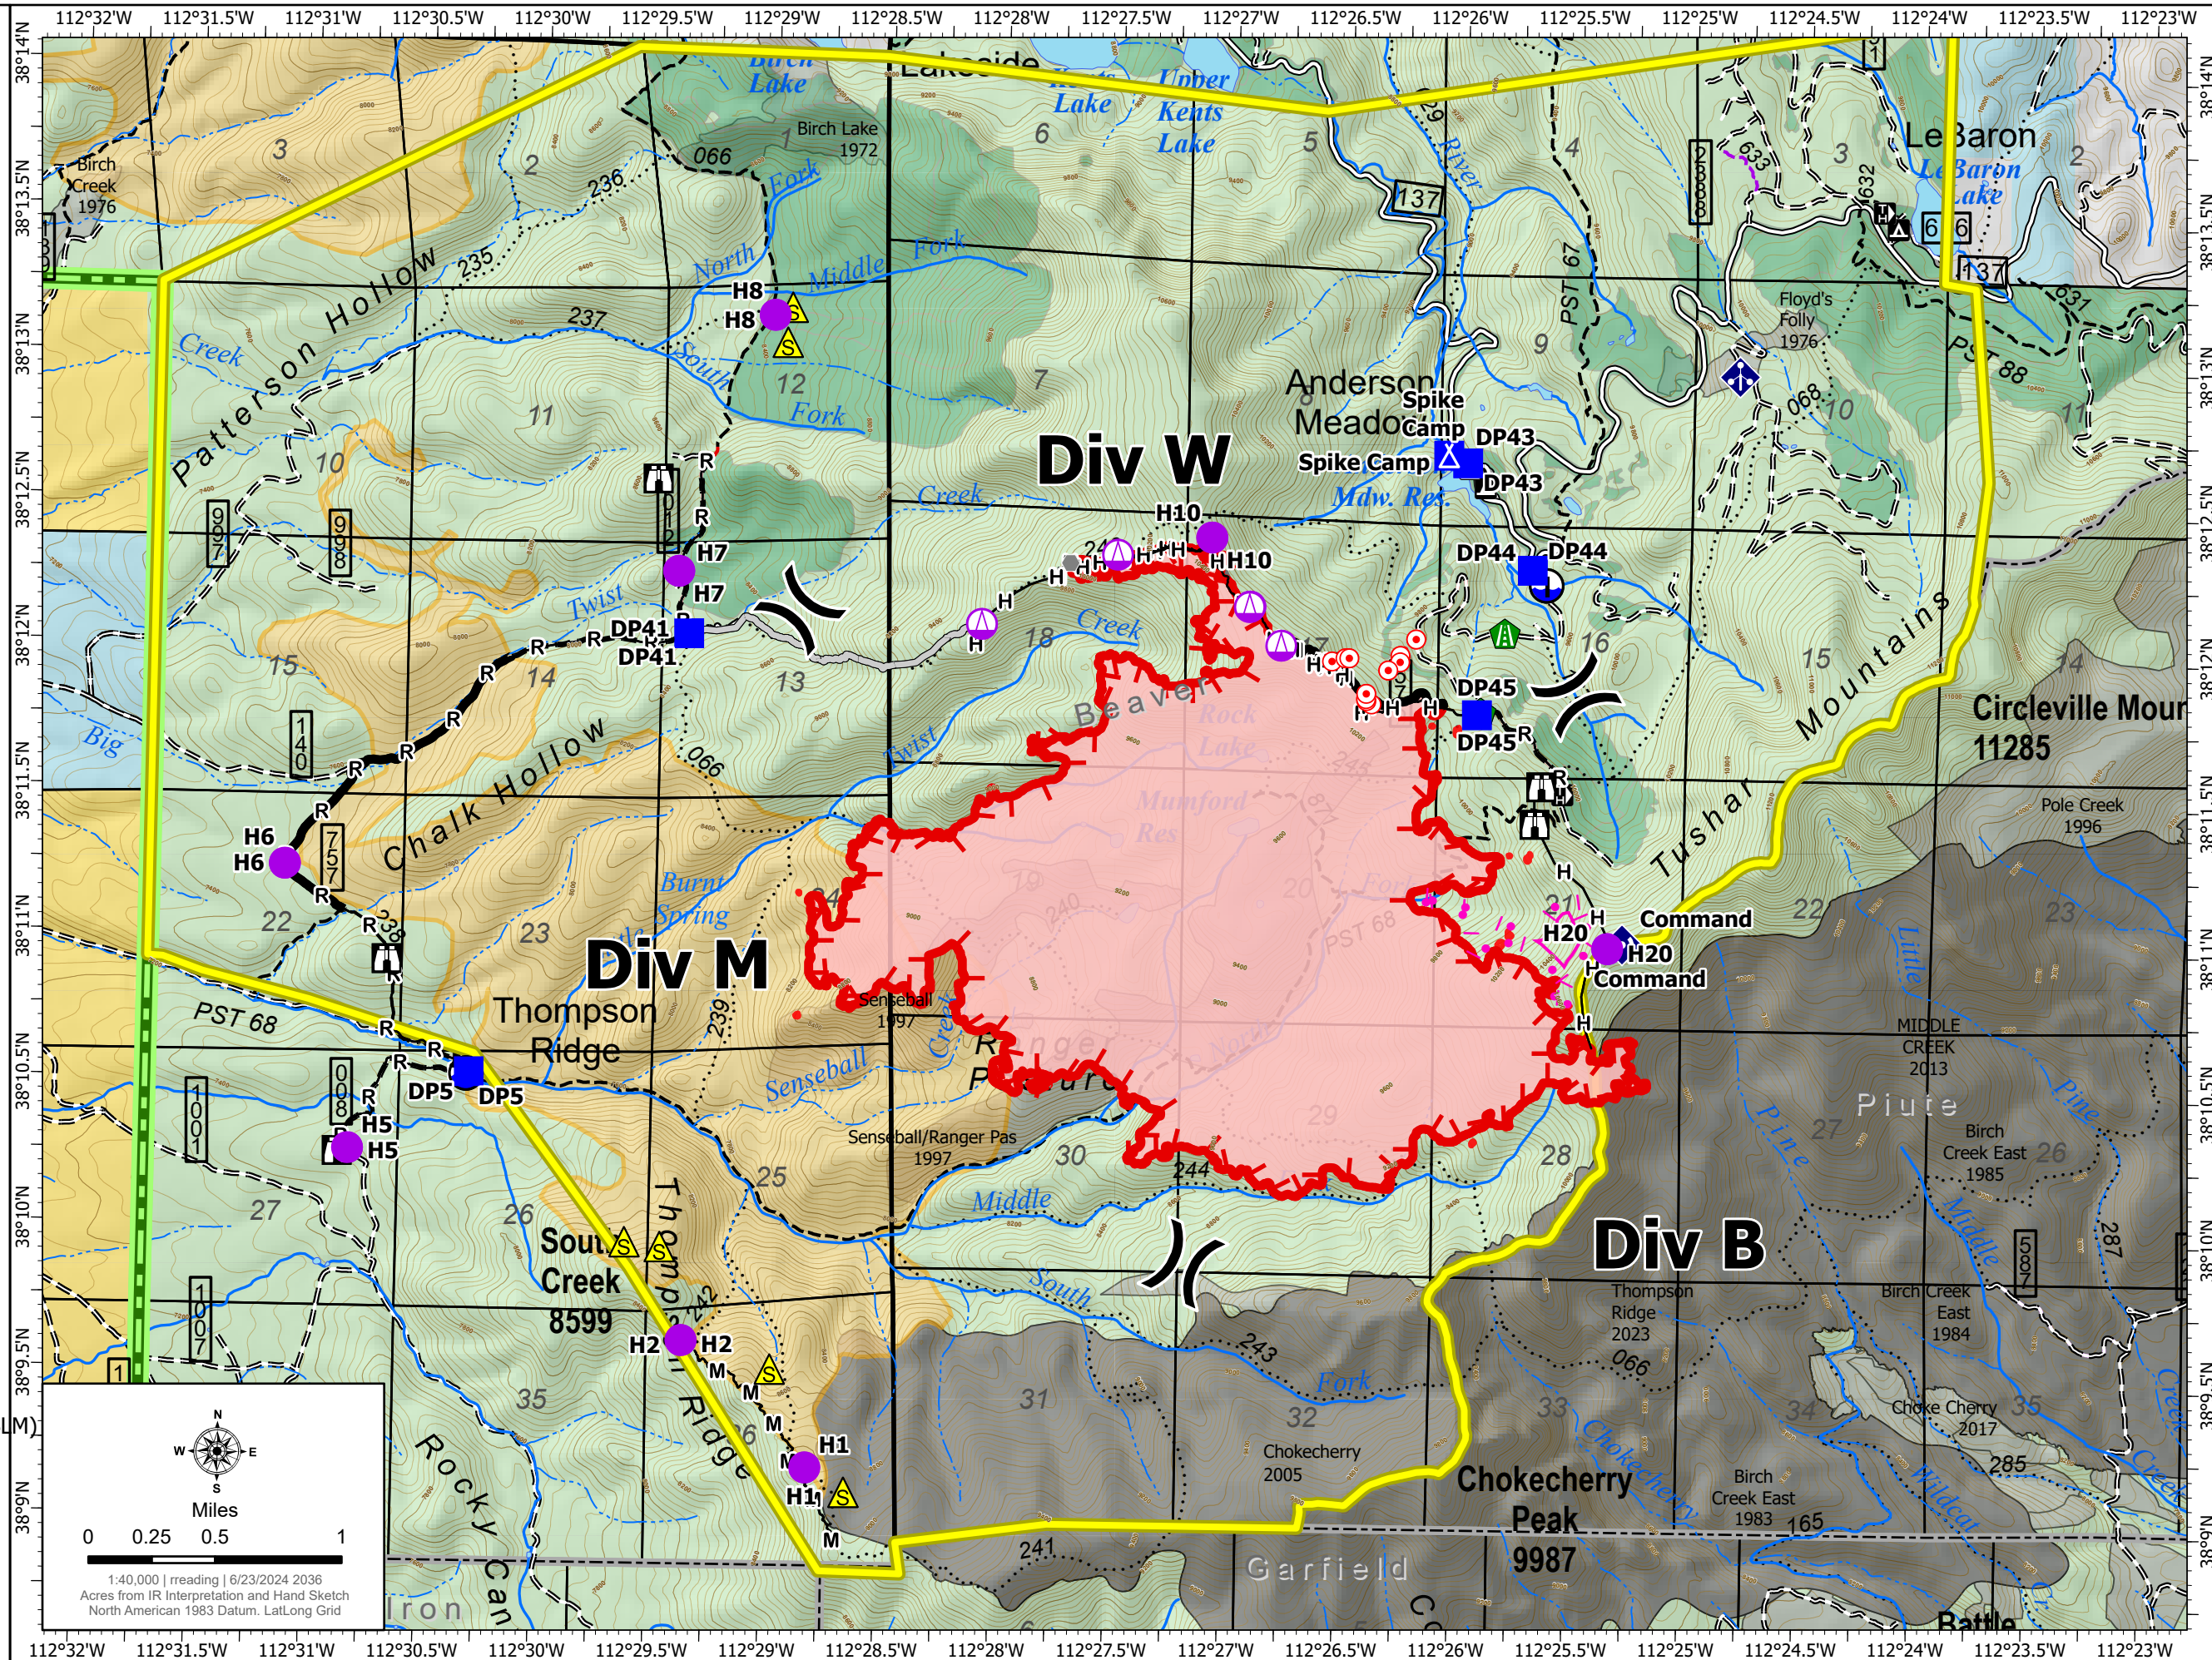

Operations

Little Twist

UTFIF240112

06/24/2024 Day

2529 acres at 06/22/2024 2344

- Helispot
- ⚡ Sling Site
-) Division Break
- Drop Point
- ⛑ Camp
- 🏠 Lookout
- 🔥 Hot Spot - Spot Fire
- Other
- 🛠 Road Repair
- 📶 Mobile Weather Unit
- 📶 Repeater
- ⚠ Safety Zone
- 🌀 Draft Site
- H— Completed Hand Line
- M— Completed Mixed Construction Line
- R— Completed Road as Line
- ⊥ Planned Burnout
- Access Route
- - - Other
- ▬ Contained
- ▬ Uncontained
- ▬ Wildfire Daily Fire Perimeter
- ▬ Closure Area
- ▬ Prescribed Fire (4,774 acres)
- ▬ Other Treatments
- ▬ Thompson Ridge Fire 2023
- ▬ Fire History
- ▬ County Lines
- ▬ Fishlake National Forest
- ▬ US Forest Service (USFS)
- ▬ Bureau of Land Management (BLM)
- ▬ State
- ▬ Private
- 🏕 Campground
- 🏞 Day Use Area
- 👤 Trailhead

1:40,000 | reading | 6/23/2024 2036
Acres from IR Interpretation and Hand Sketch
North American 1983 Datum. Lat/Long Grid