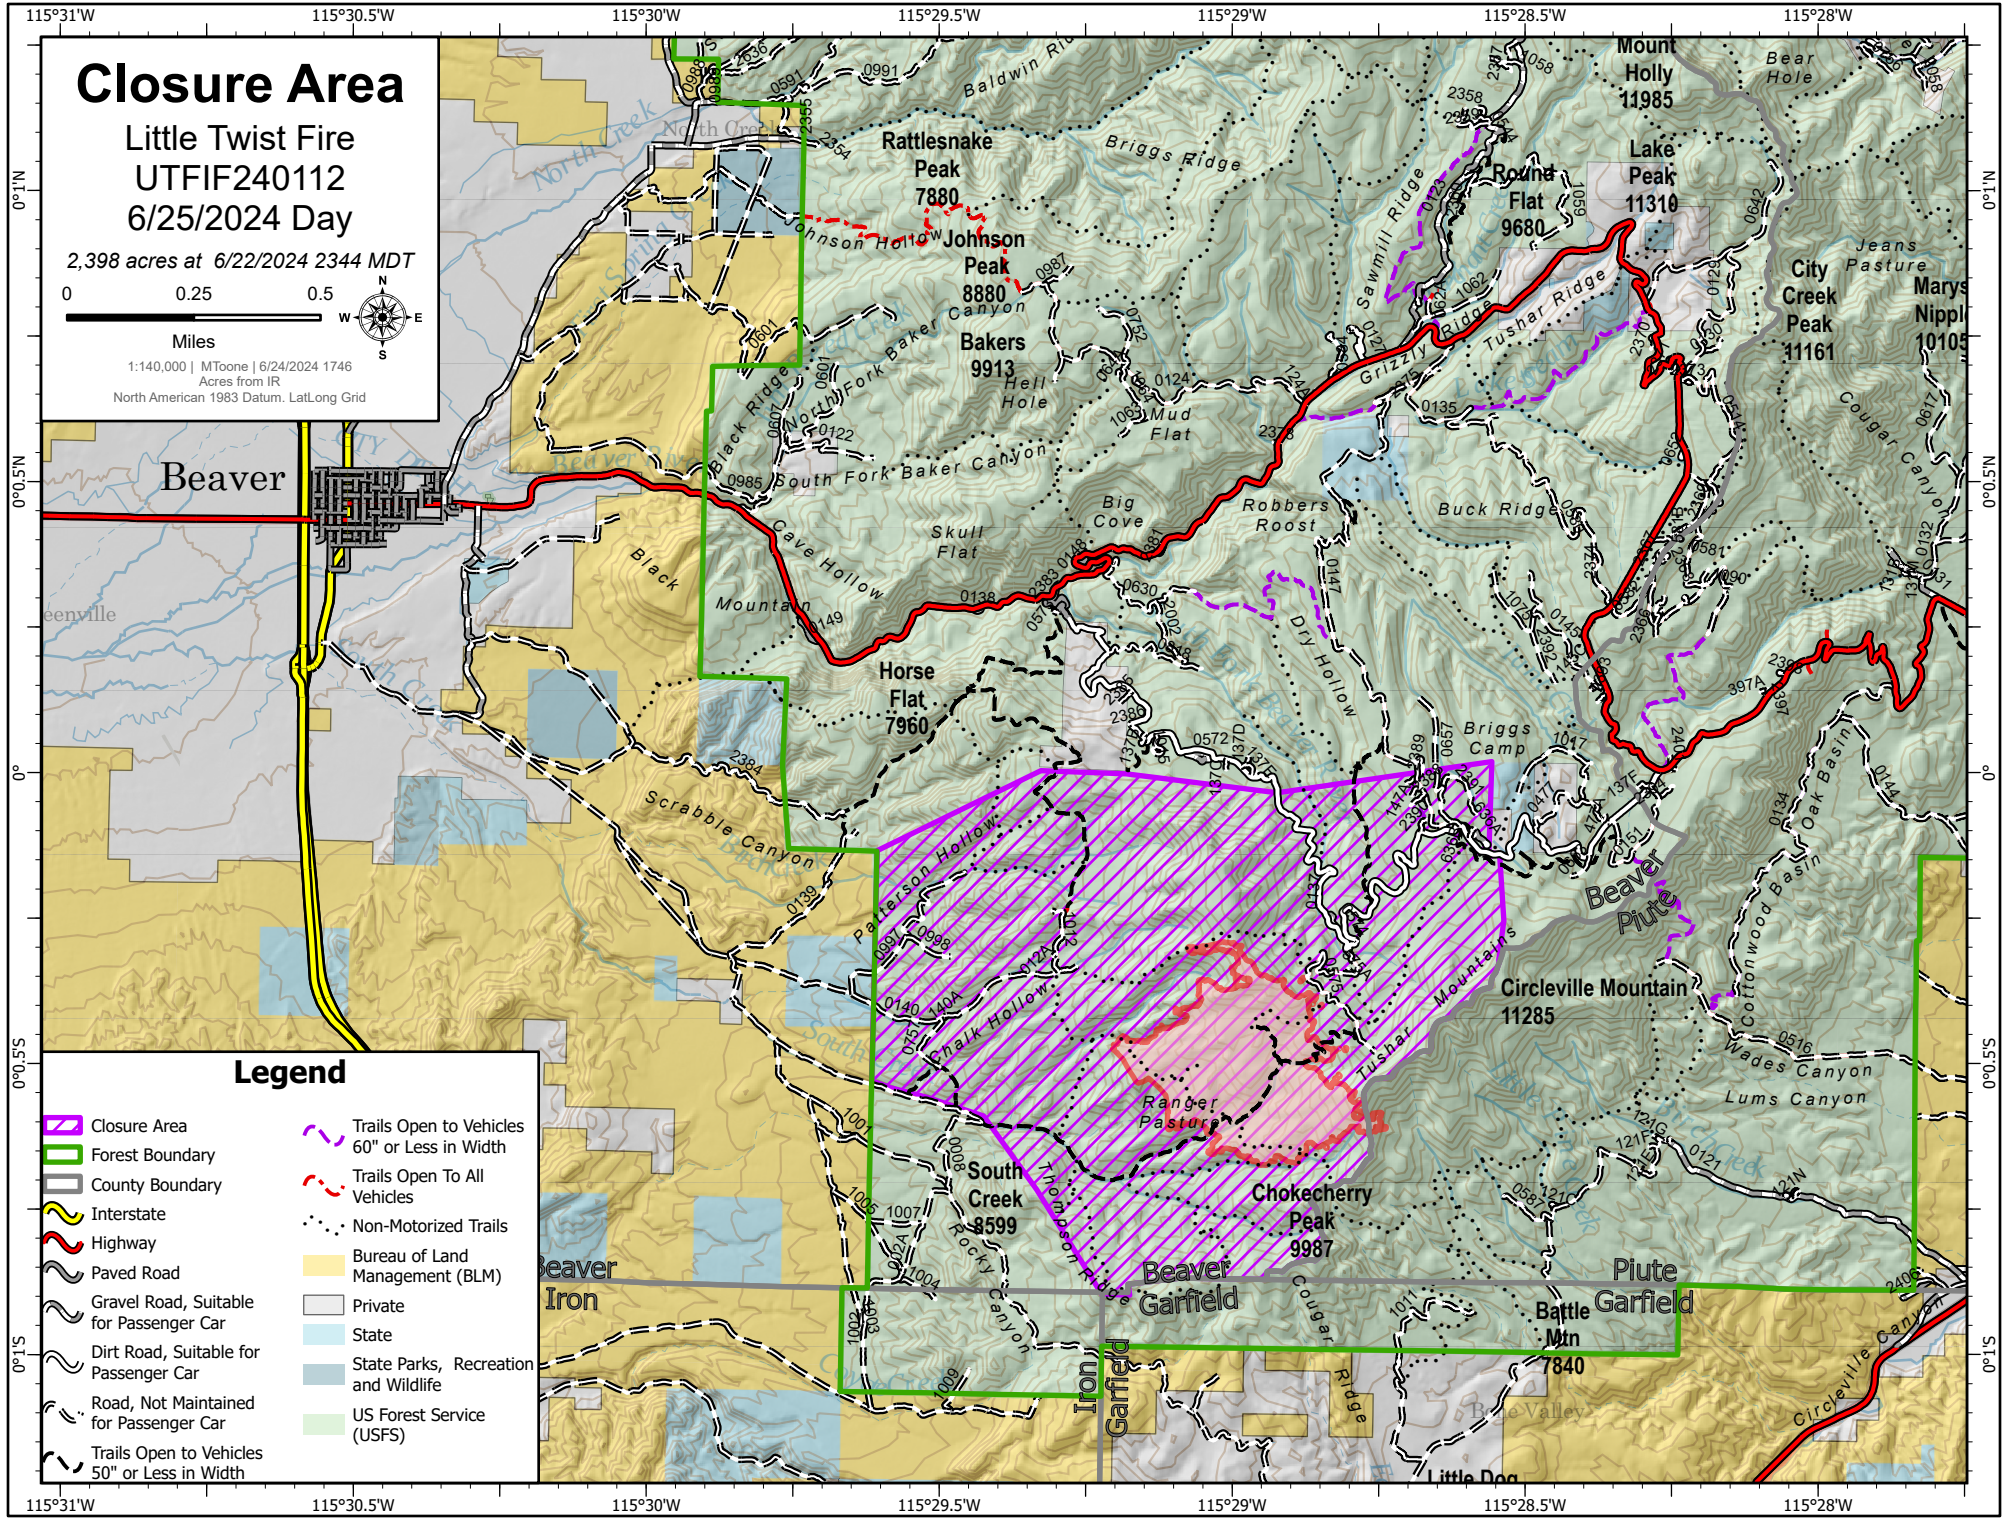

Closure Area

Little Twist Fire
UTFIF240112
6/25/2024 Day

2,398 acres at 6/22/2024 2344 MDT

1:140,000 | MToone | 6/24/2024 1746
Acres from IR
North American 1983 Datum. Lat/Long Grid

Legend

- Closure Area
- Forest Boundary
- County Boundary
- Interstate
- Highway
- Paved Road
- Gravel Road, Suitable for Passenger Car
- Dirt Road, Suitable for Passenger Car
- Road, Not Maintained for Passenger Car
- Trails Open to Vehicles 50" or Less in Width
- Trails Open to Vehicles 60" or Less in Width
- Trails Open To All Vehicles
- Non-Motorized Trails
- Bureau of Land Management (BLM)
- Private
- State Parks, Recreation and Wildlife
- US Forest Service (USFS)