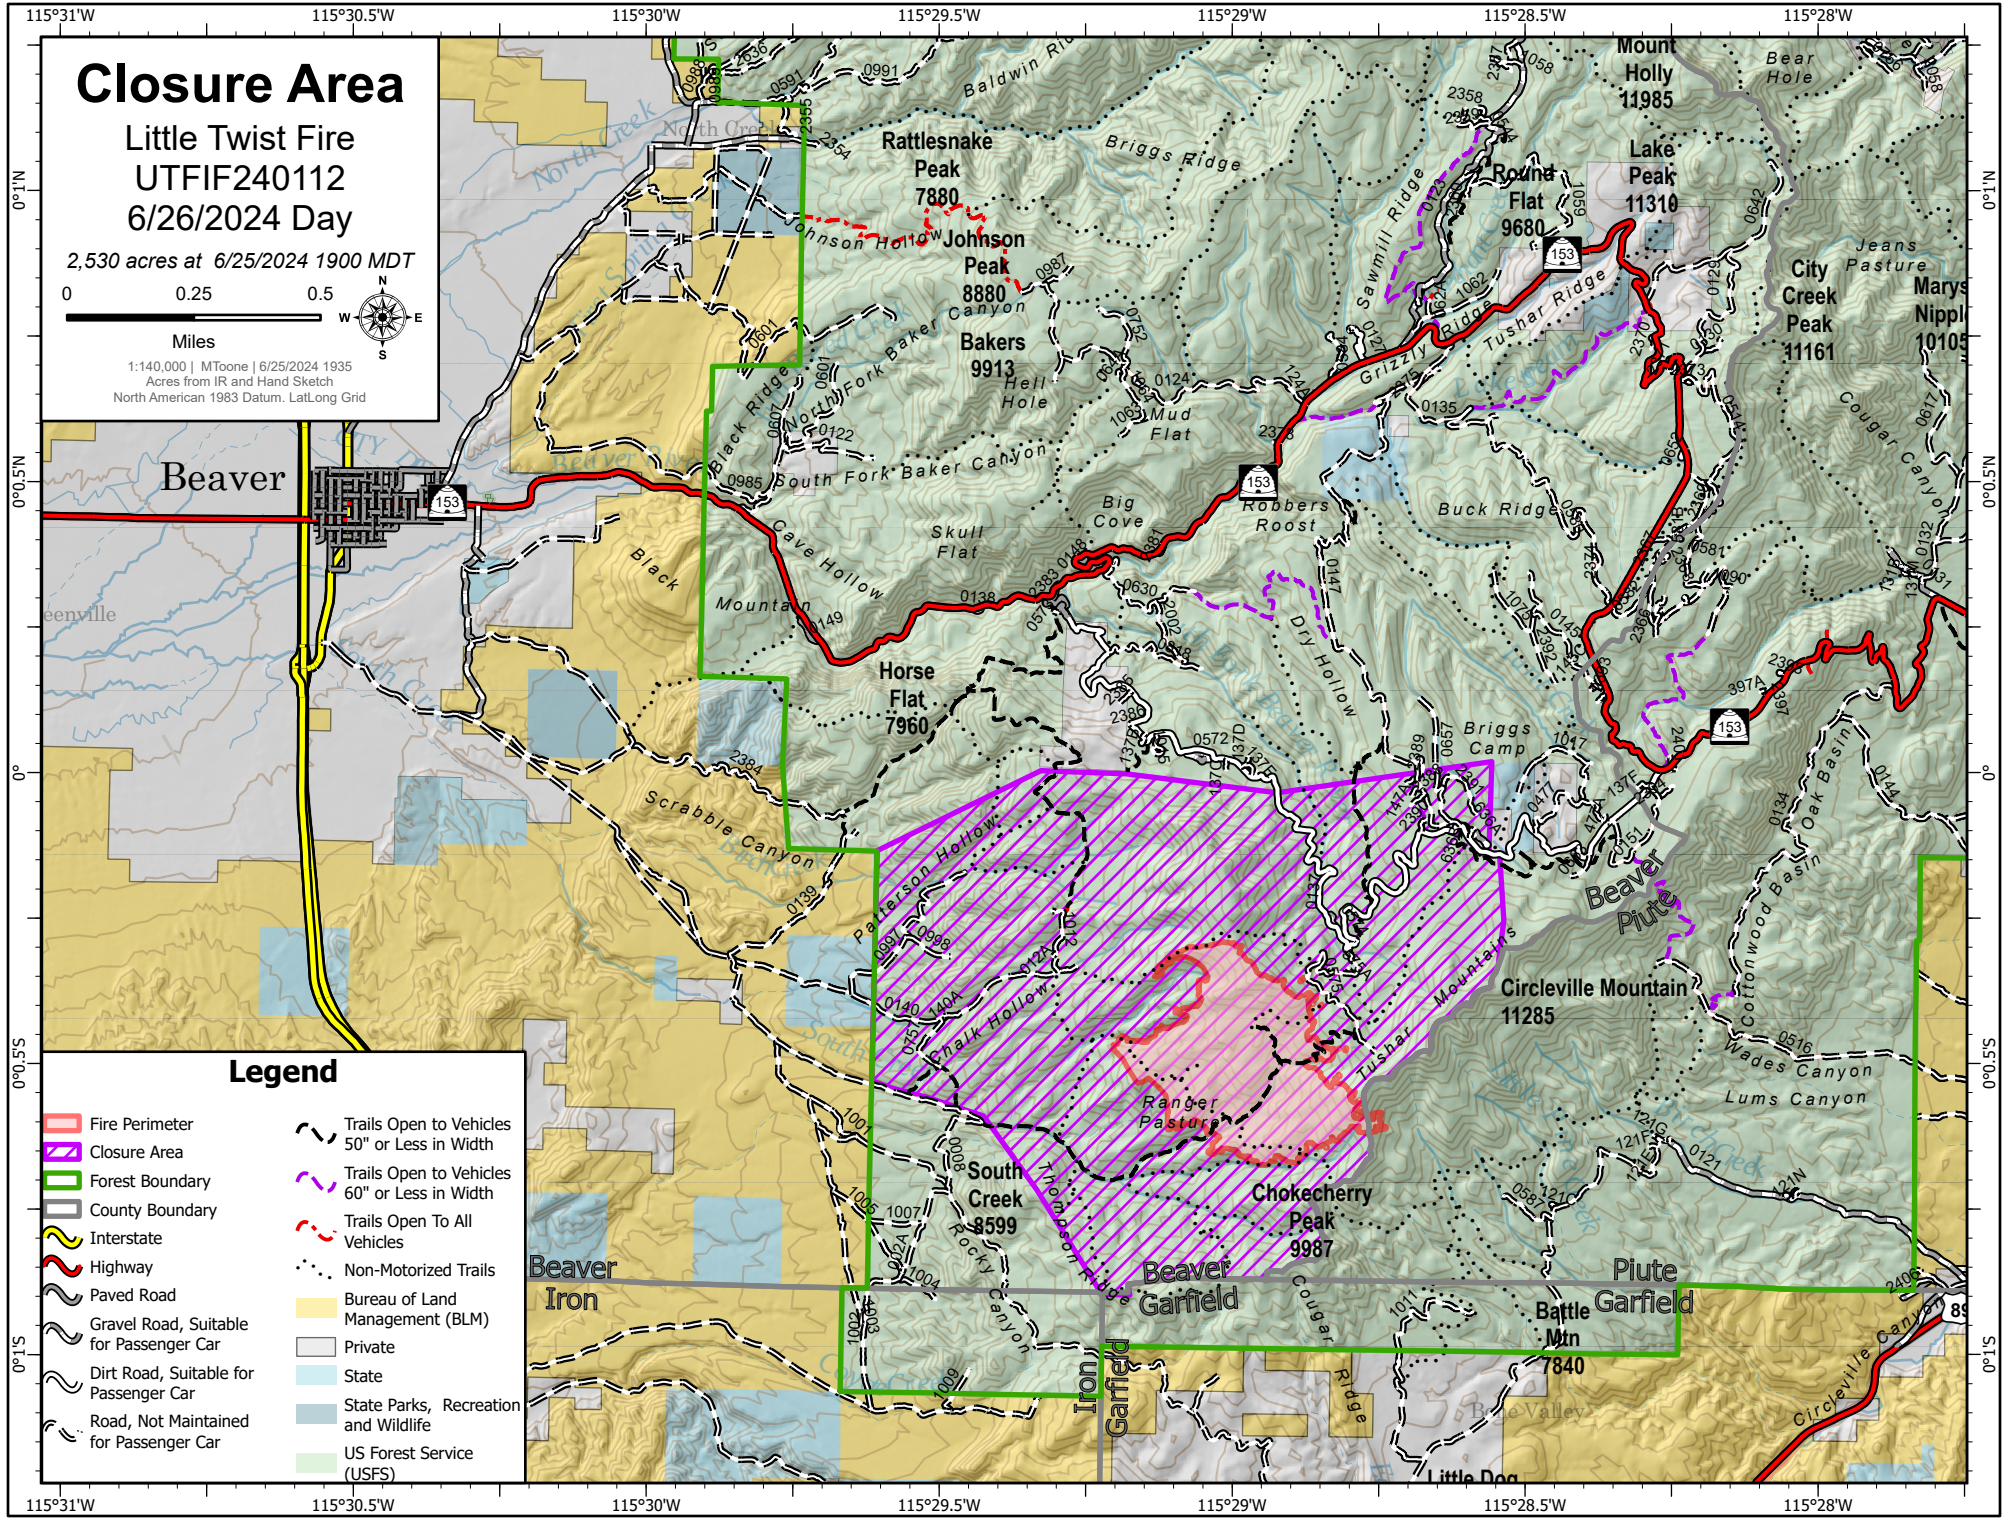

Closure Area

Little Twist Fire
UTFIF240112
6/26/2024 Day

2,530 acres at 6/25/2024 1900 MDT

1:140,000 | MToone | 6/25/2024 1935
Acres from IR and Hand Sketch
North American 1983 Datum. Lat/Long Grid

Beaver

Legend

- Fire Perimeter
- Closure Area
- Forest Boundary
- County Boundary
- Interstate
- Highway
- Paved Road
- Gravel Road, Suitable for Passenger Car
- Dirt Road, Suitable for Passenger Car
- Road, Not Maintained for Passenger Car
- Trails Open to Vehicles 50" or Less in Width
- Trails Open to Vehicles 60" or Less in Width
- Trails Open To All Vehicles
- Non-Motorized Trails
- Bureau of Land Management (BLM)
- Private
- State
- State Parks, Recreation and Wildlife
- US Forest Service (USFS)