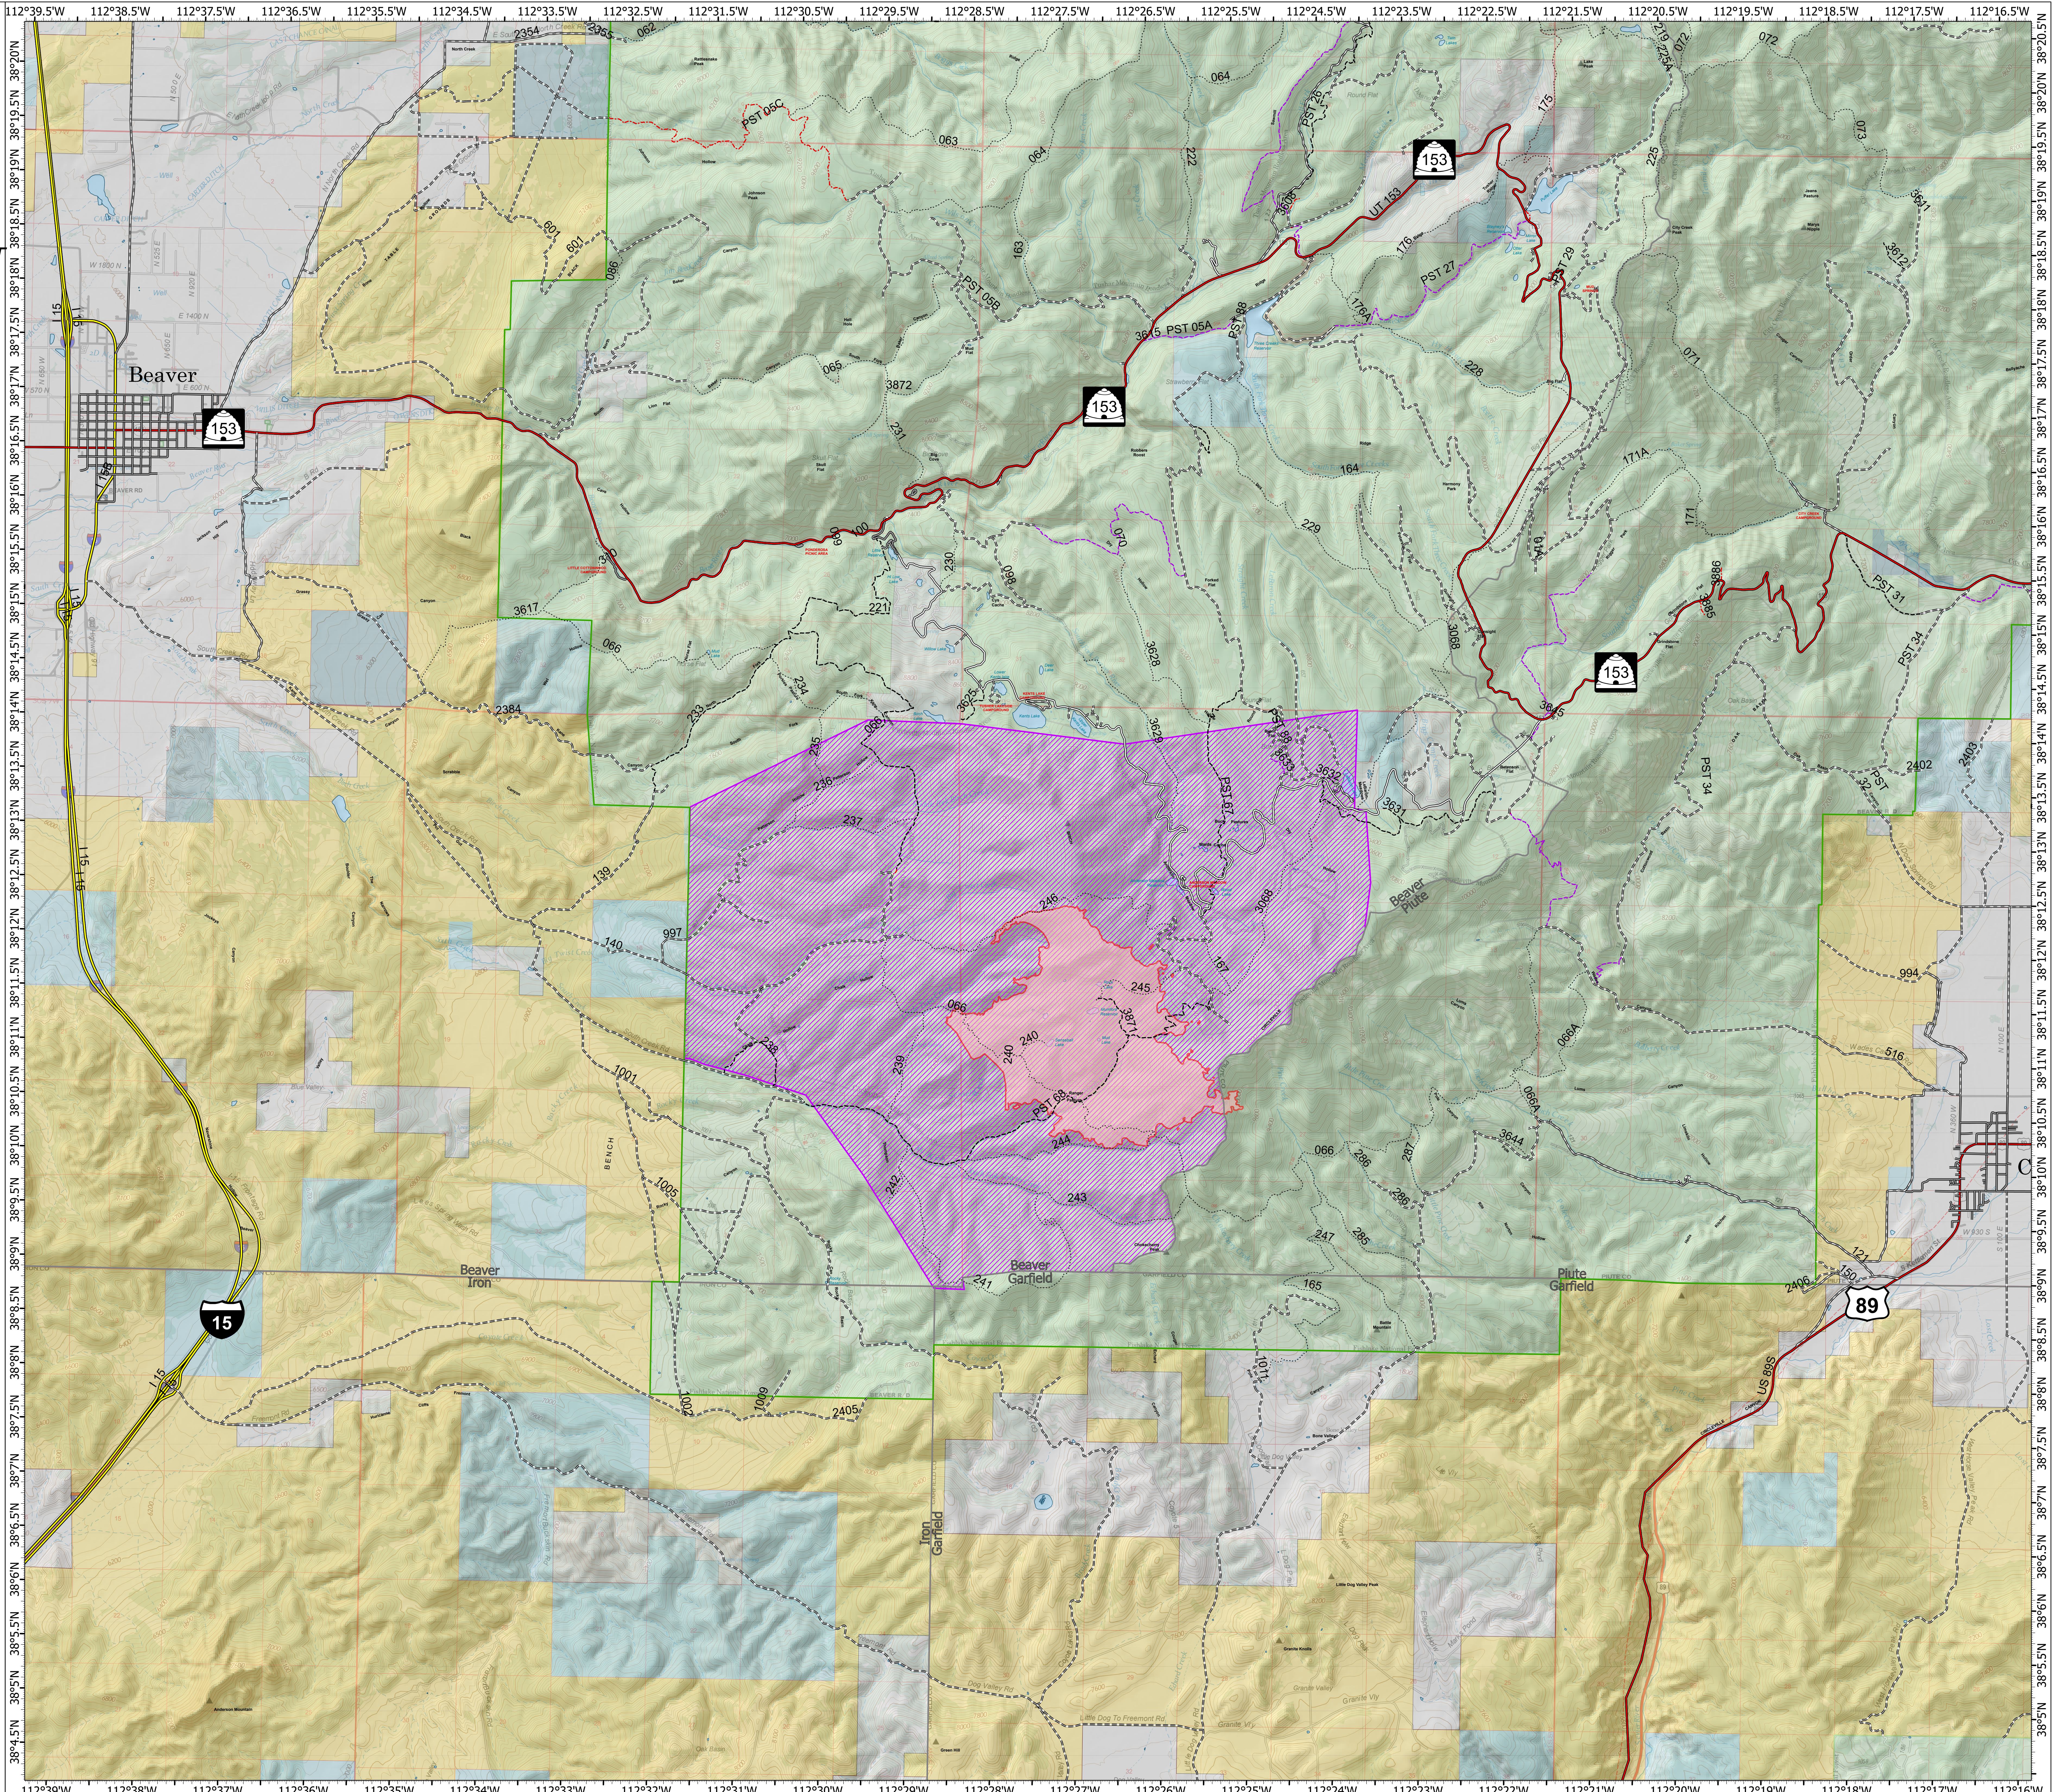

Closure Area

Little Twist Fire
UTFIF240112
6/26/2024 Day

2,530 acres at 6/25/2024 1900 MDT

- Fire Perimeter
- Closure Area
- Interstate
- Highway
- Paved Road
- Gravel Road, Suitable for Passenger Car
- Dirt Road, Suitable for Passenger Car
- Road, Not Maintained for Passenger Car
- Trails Open to Vehicles 50" or Less in Width
- Trails Open to Vehicles 60" or Less in Width
- Trails Open To All Vehicles
- Non-Motorized Trails
- Bureau of Land Management (BLM)
- Private
- State
- State Parks, Recreation and Wildlife
- US Forest Service (USFS)

1:35,000 | MToone | 6/25/2024 1941
Acres from IR and Hand Sketch
North American 1983 Datum, Lat/Long Grid