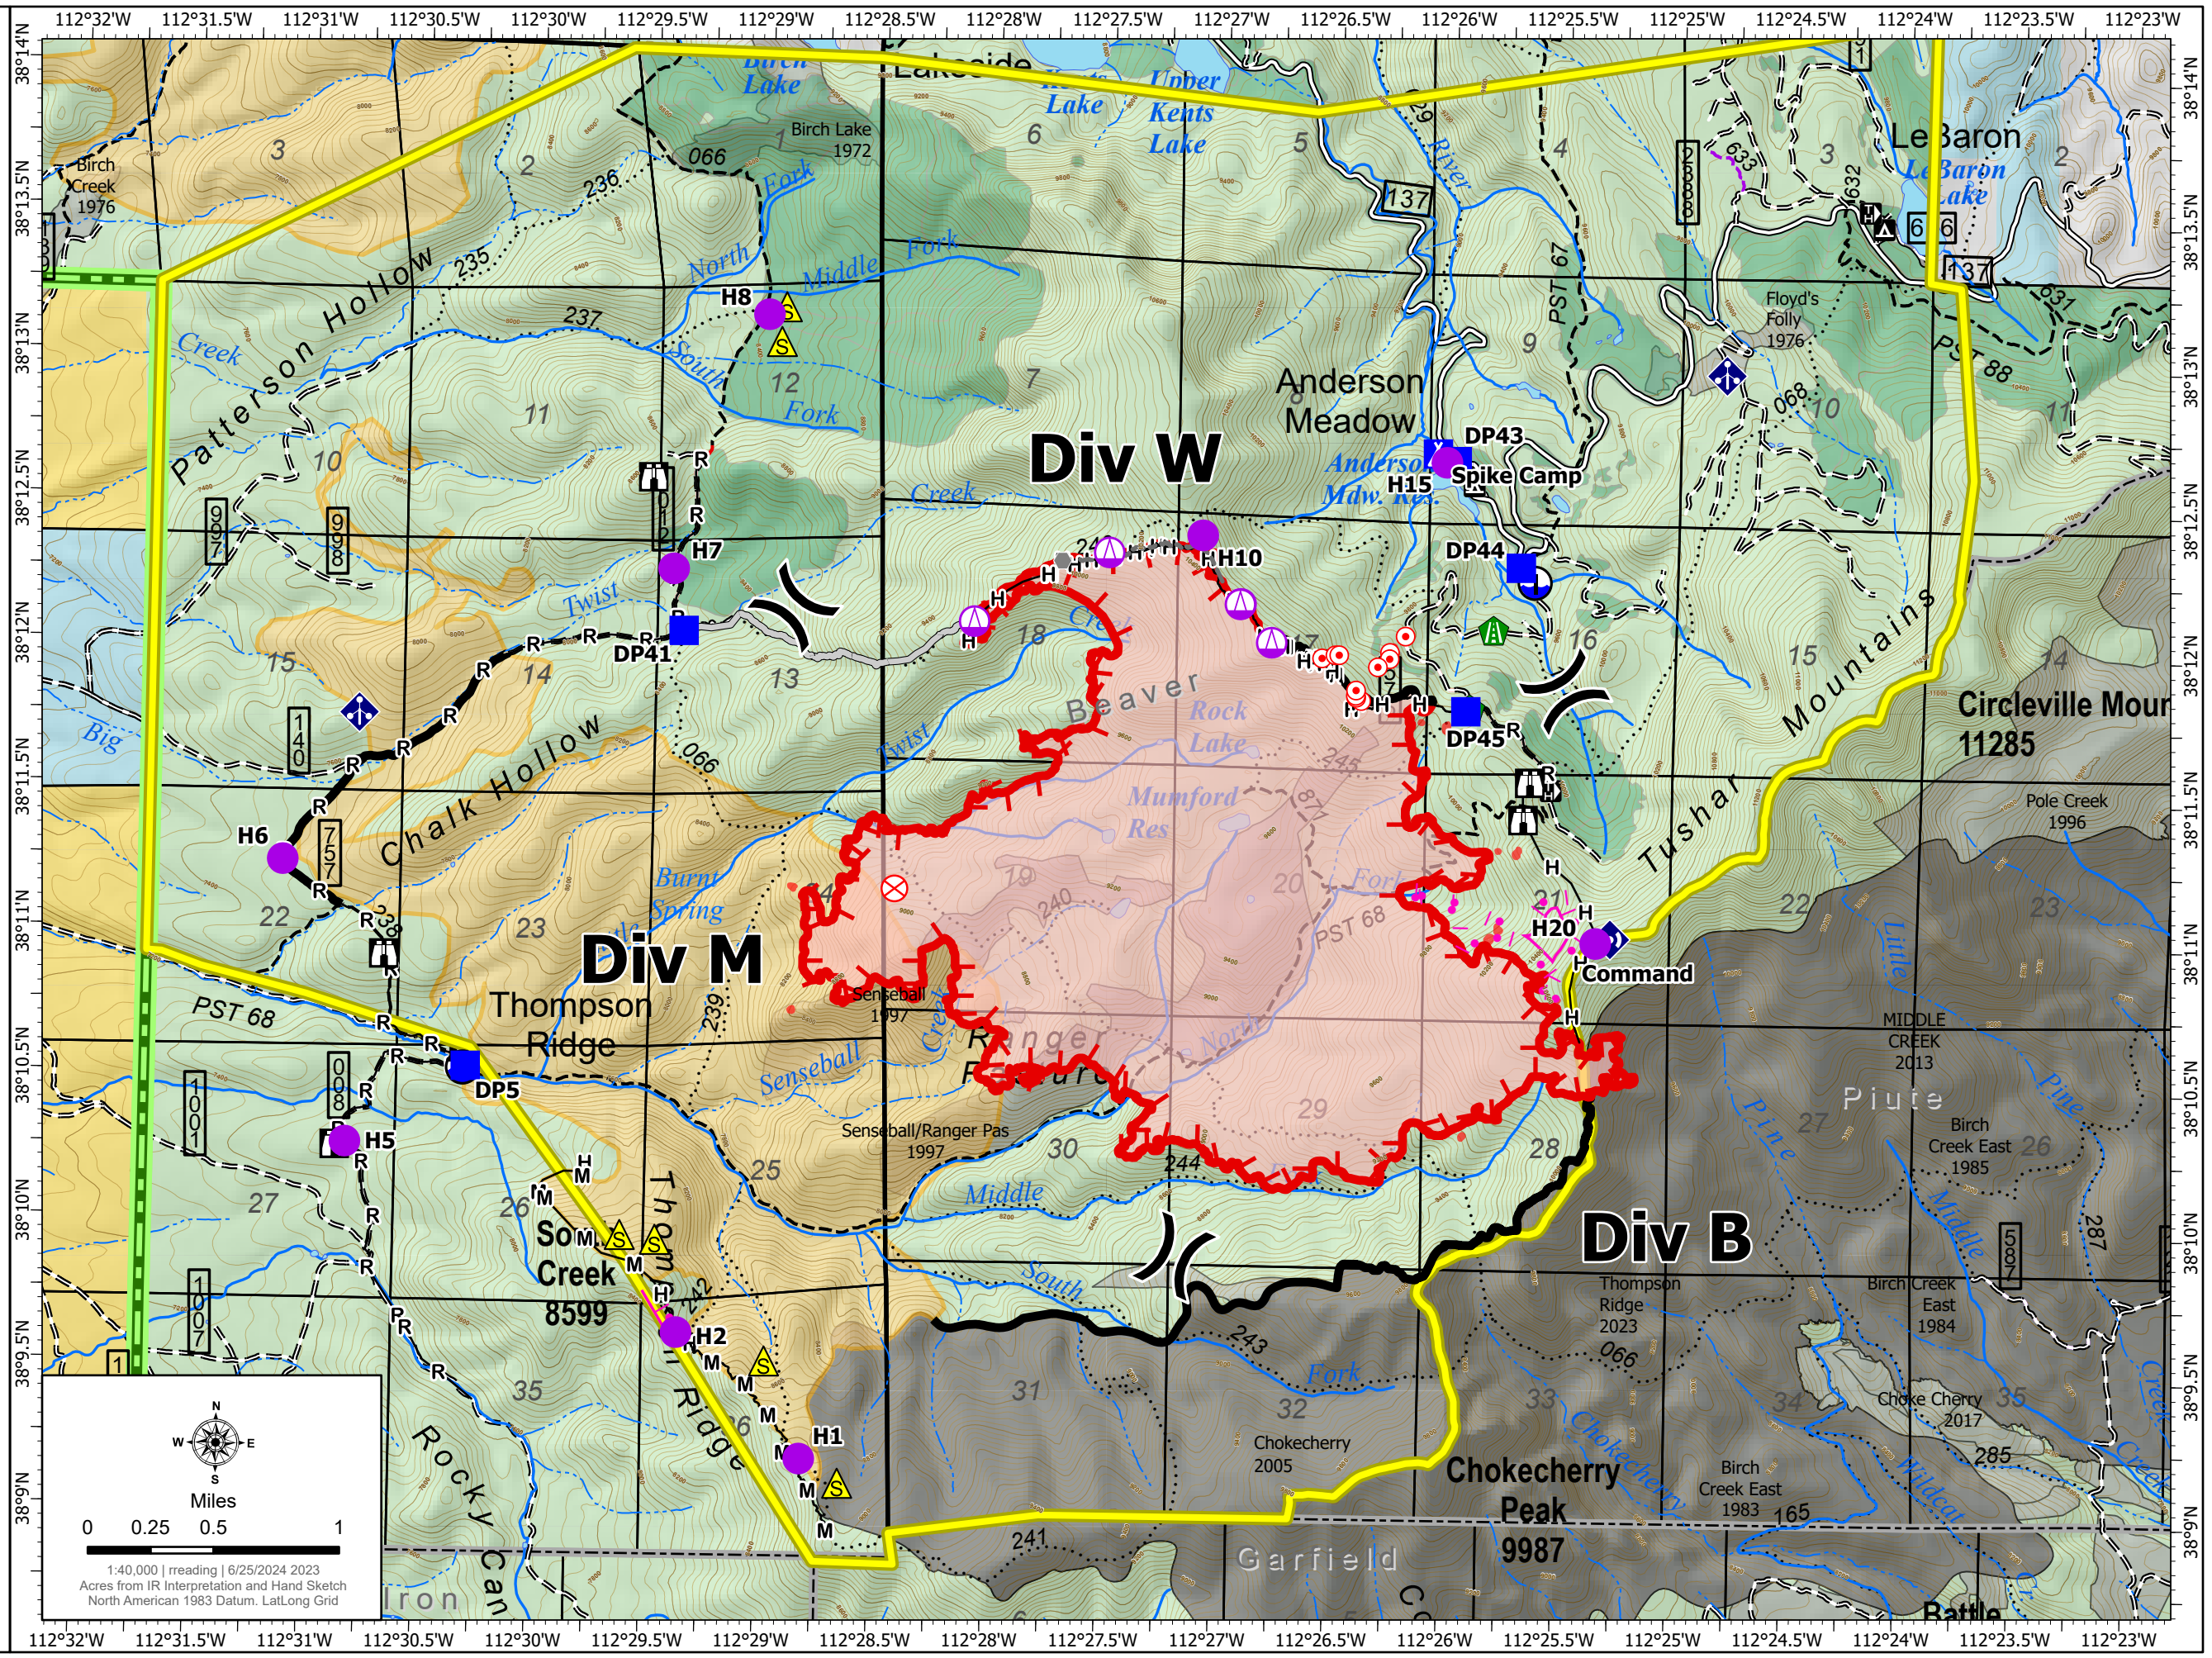

Operations

Little Twist

UTFIF240112

06/26/2024 Day

2654 acres at 06/25/2024 1900
2530 acres outside the Rx Fire

- Helispot
- ▲ Sling Site
-) Division Break
- Drop Point
- ▲ Camp
- 🏠 Lookout
- 🔥 Hot Spot - Spot Fire
- ⊗ Fire Origin
- Other
- 🛠 Road Repair
- 📶 Mobile Weather Unit
- 📶 Repeater
- ⚠ Safety Zone
- 🚚 Draft Site
- H— Completed Hand Line
- M— Completed Mixed Construction Line
- R— Completed Road as Line
- Planned Burnout
- Access Route
- Other
- Contained
- Uncontained
- 🔴 Wildfire Daily Fire Perimeter
- 🟡 Closure Area
- 🟠 Prescribed Fire (4,774 acres)
- 🟢 Other Treatments
- 🟡 Thompson Ridge Fire 2023
- 🟠 Fire History
- 🏠 County Lines
- 🌲 Fishlake National Forest
- 🌲 US Forest Service (USFS)
- 🟡 Bureau of Land Management (BLM)
- 🟢 State
- 🟠 Private

1:40,000 | reading | 6/25/2024 2023
Acres from IR Interpretation and Hand Sketch
North American 1983 Datum. Lat/Long Grid