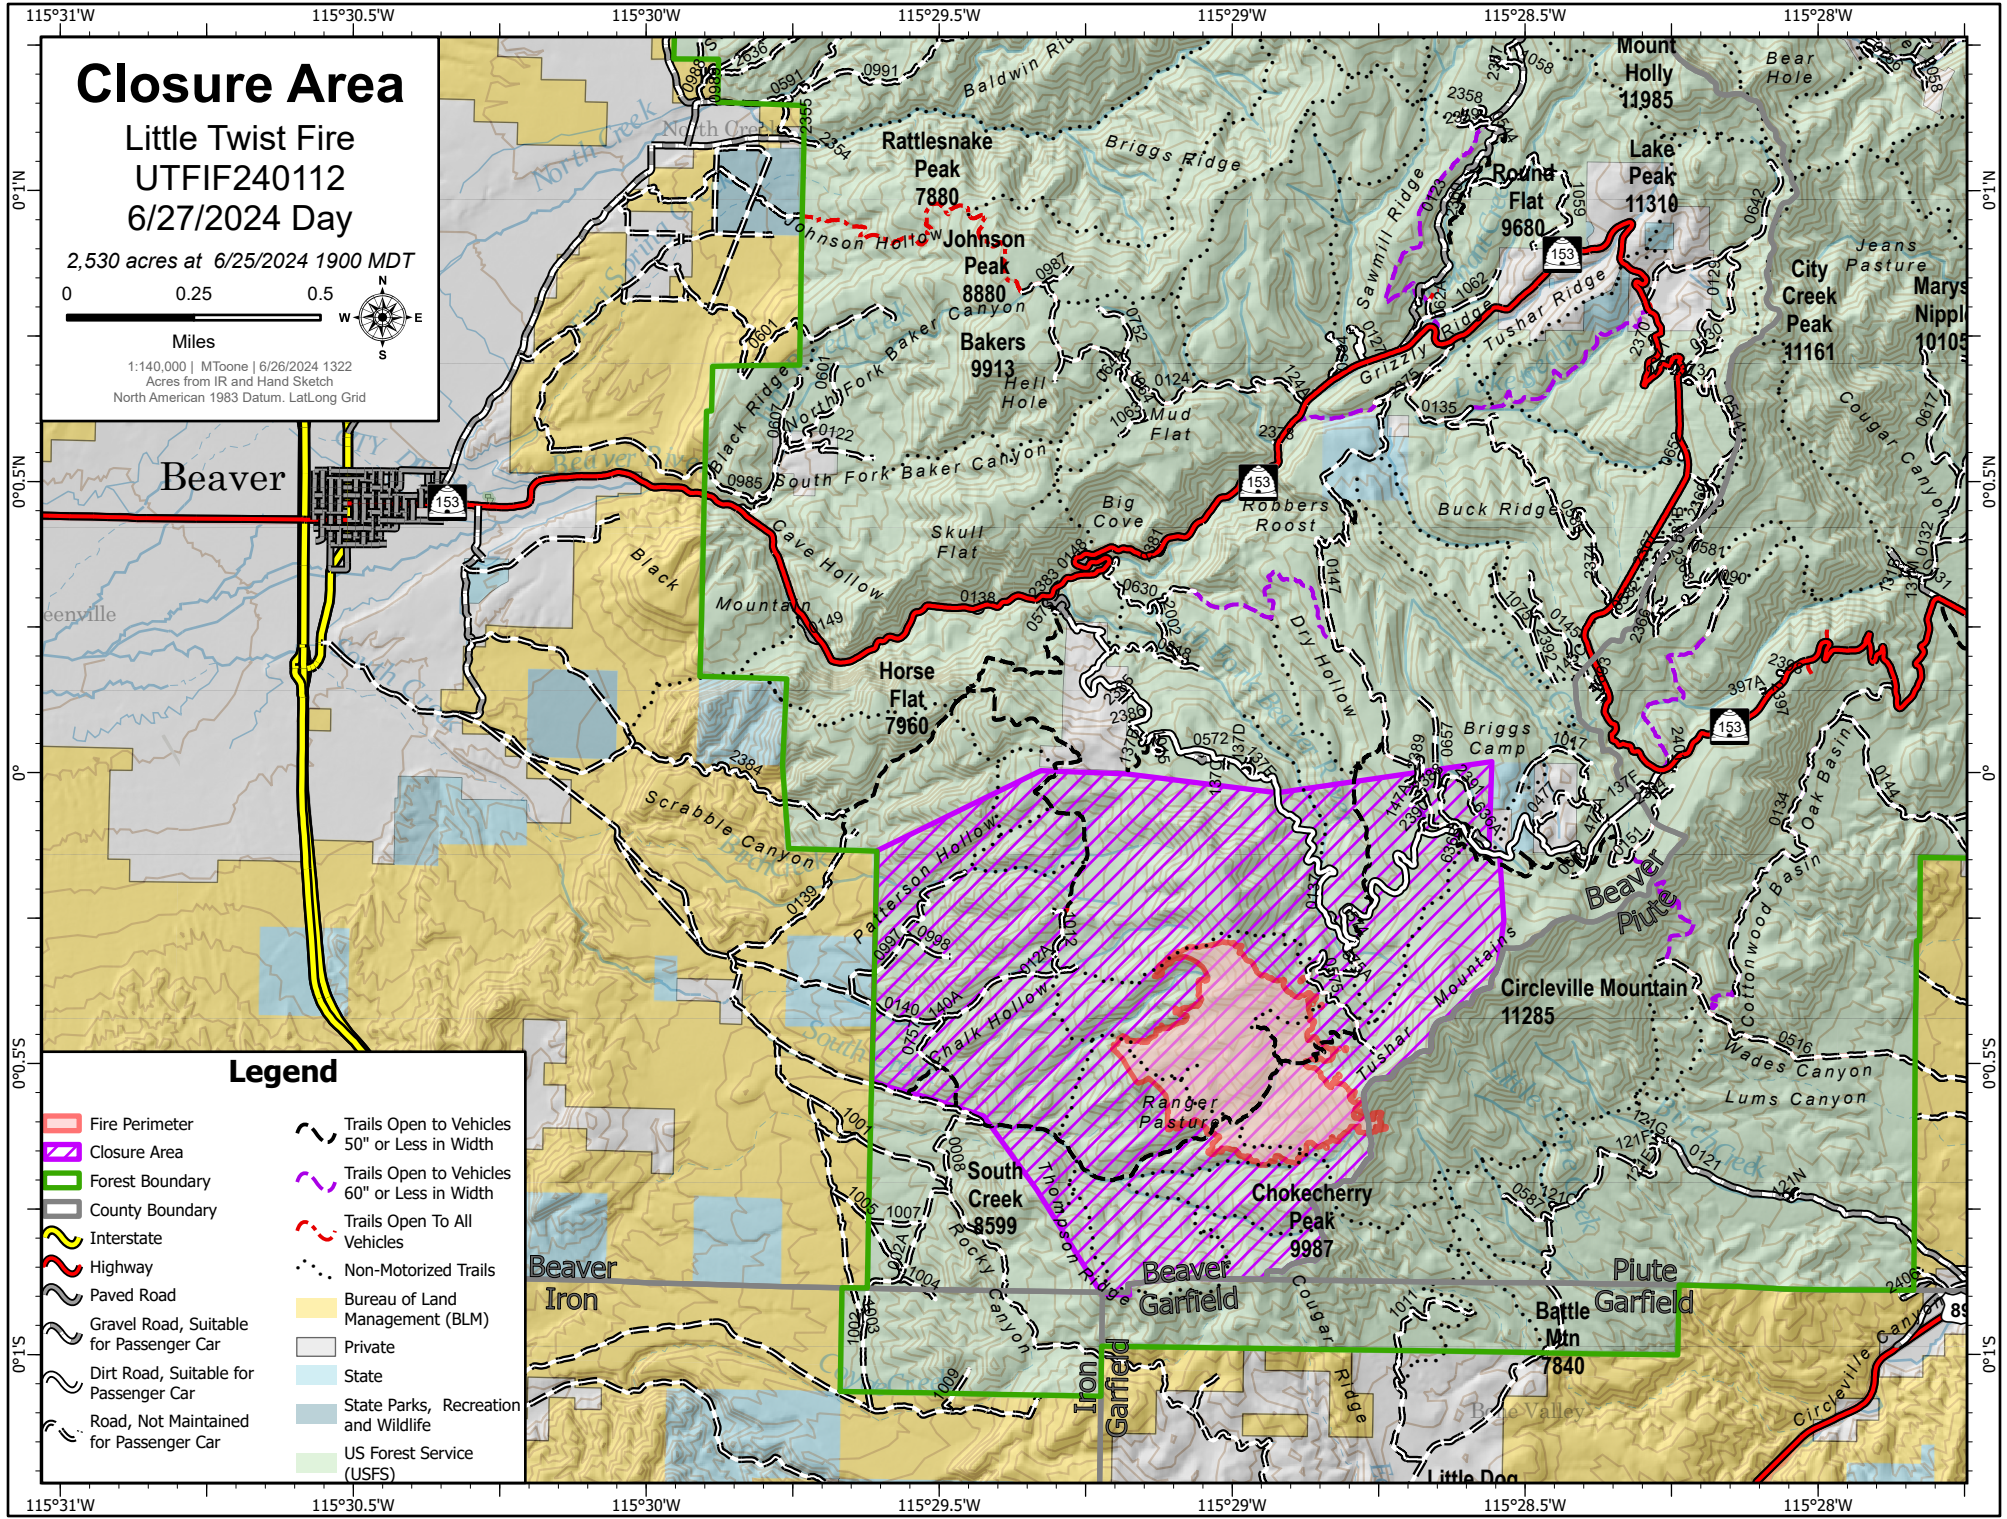

Closure Area

Little Twist Fire
UTFIF240112
6/27/2024 Day

2,530 acres at 6/25/2024 1900 MDT

1:140,000 | MToone | 6/26/2024 1322
Acres from IR and Hand Sketch
North American 1983 Datum. Lat/Long Grid

Legend

- Fire Perimeter
- Closure Area
- Forest Boundary
- County Boundary
- Interstate
- Highway
- Paved Road
- Gravel Road, Suitable for Passenger Car
- Dirt Road, Suitable for Passenger Car
- Road, Not Maintained for Passenger Car
- Trails Open to Vehicles 50" or Less in Width
- Trails Open to Vehicles 60" or Less in Width
- Trails Open To All Vehicles
- Non-Motorized Trails
- Bureau of Land Management (BLM)
- Private
- State
- State Parks, Recreation and Wildlife
- US Forest Service (USFS)