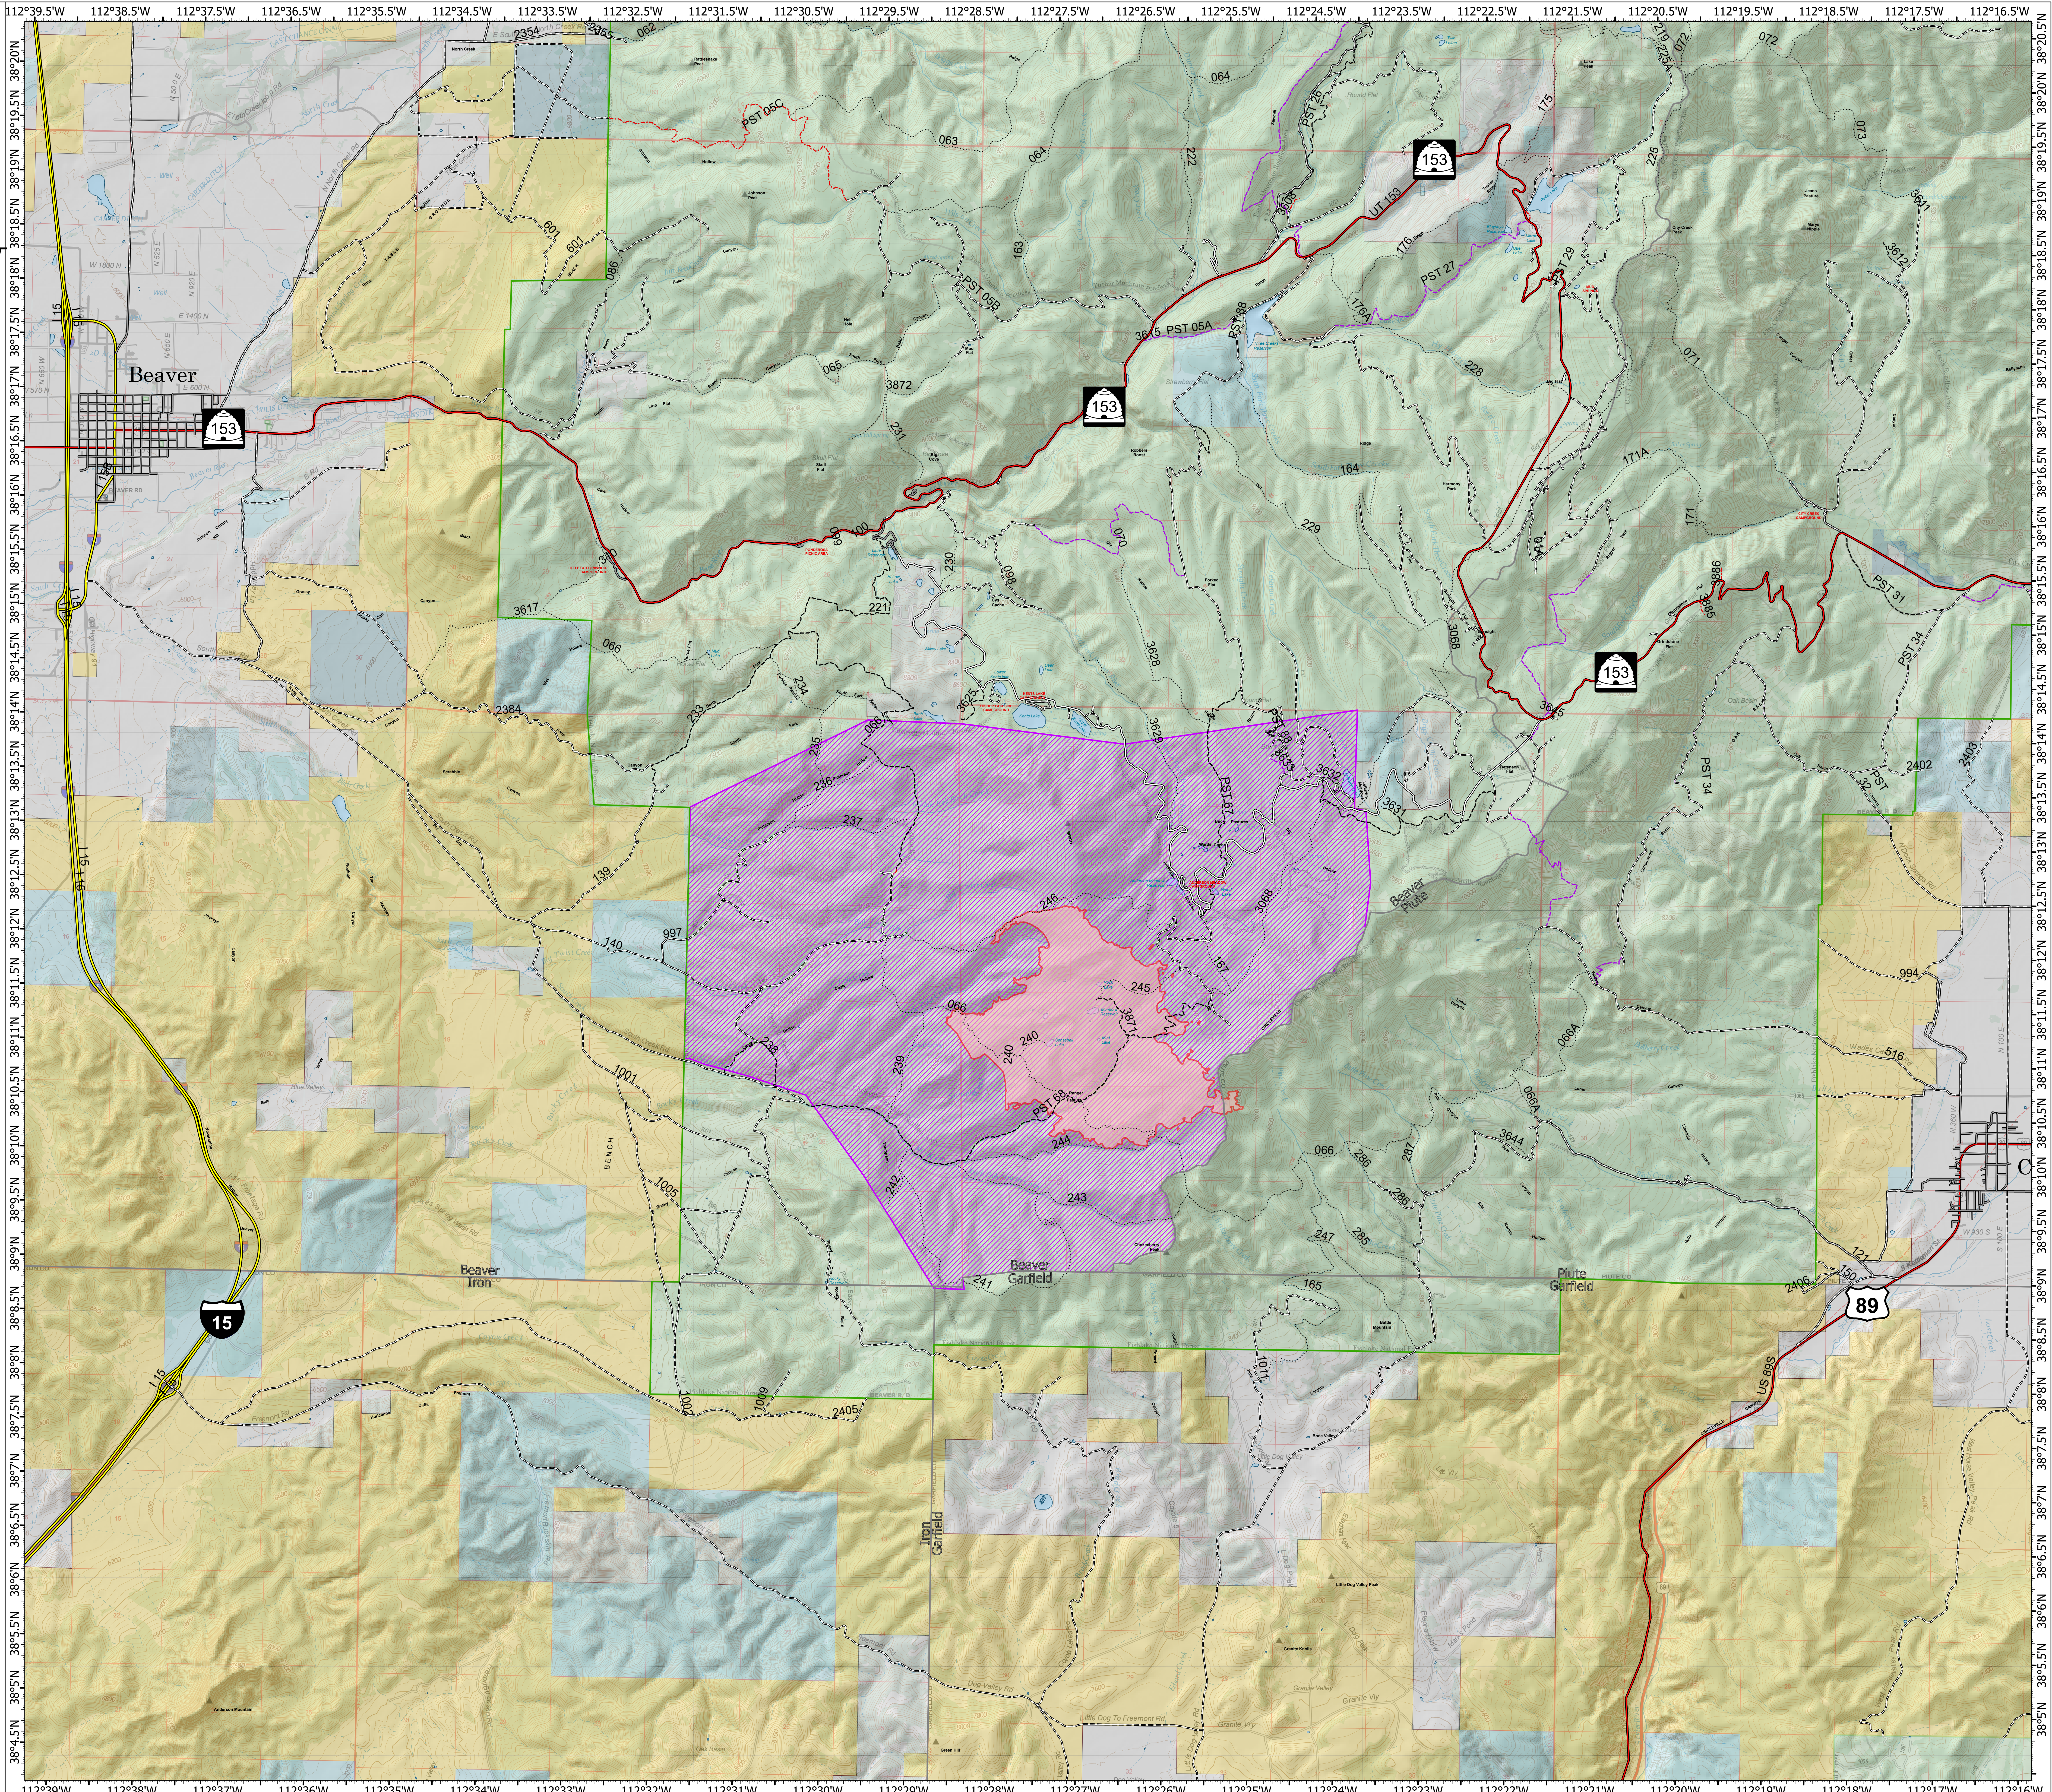

Closure Area

Little Twist Fire
UTFIF240112
6/28/2024 Day

2,550 acres at 6/27/2024 1207 MDT

- Fire Perimeter
- Closure Area
- Interstate
- Highway
- Paved Road
- Gravel Road, Suitable for Passenger Car
- Dirt Road, Suitable for Passenger Car
- Road, Not Maintained for Passenger Car
- Trails Open to Vehicles 50" or Less in Width
- Trails Open to Vehicles 60" or Less in Width
- Trails Open To All Vehicles
- Non-Motorized Trails
- Bureau of Land Management (BLM)
- Private
- State
- State Parks, Recreation and Wildlife
- US Forest Service (USFS)

1:35,000 | MToone | 6/27/2024 1704
Acres from IR and Hand Sketch
North American 1983 Datum, Lat/Long Grid