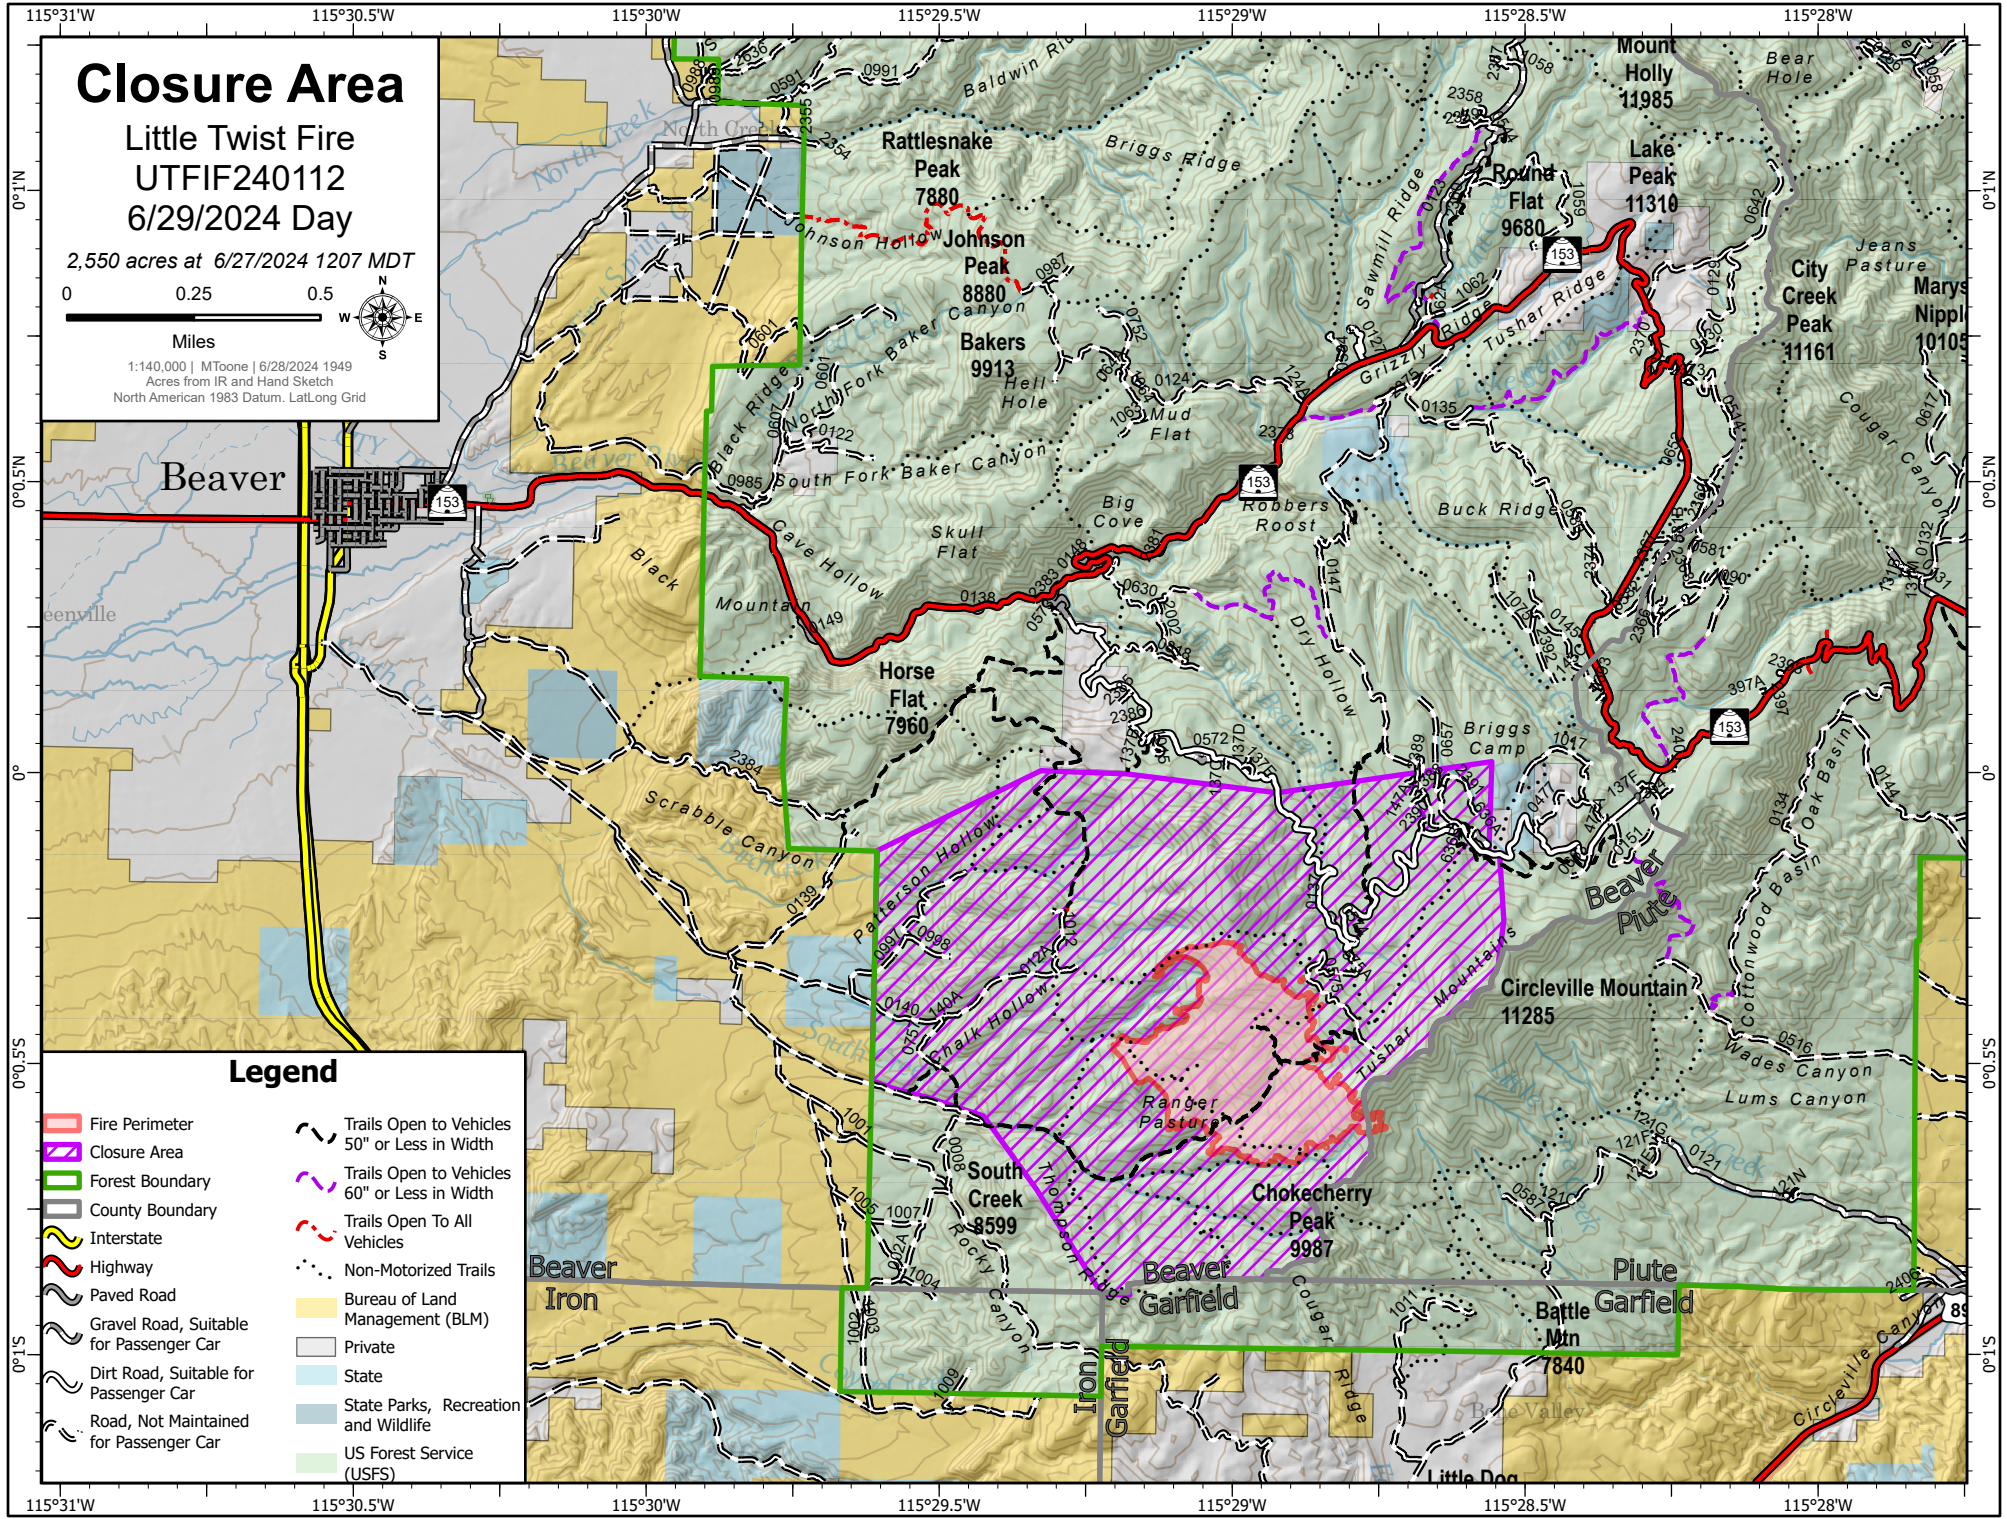

Closure Area

Little Twist Fire
UTFIF240112
6/29/2024 Day

2,550 acres at 6/27/2024 1207 MDT

1:140,000 | MToone | 6/28/2024 1949
Acres from IR and Hand Sketch
North American 1983 Datum. Lat/Long Grid

Beaver

Legend

- Fire Perimeter
- Closure Area
- Forest Boundary
- County Boundary
- Interstate
- Highway
- Paved Road
- Gravel Road, Suitable for Passenger Car
- Dirt Road, Suitable for Passenger Car
- Road, Not Maintained for Passenger Car
- Trails Open to Vehicles 50" or Less in Width
- Trails Open to Vehicles 60" or Less in Width
- Trails Open To All Vehicles
- Non-Motorized Trails
- Bureau of Land Management (BLM)
- Private
- State
- State Parks, Recreation and Wildlife
- US Forest Service (USFS)