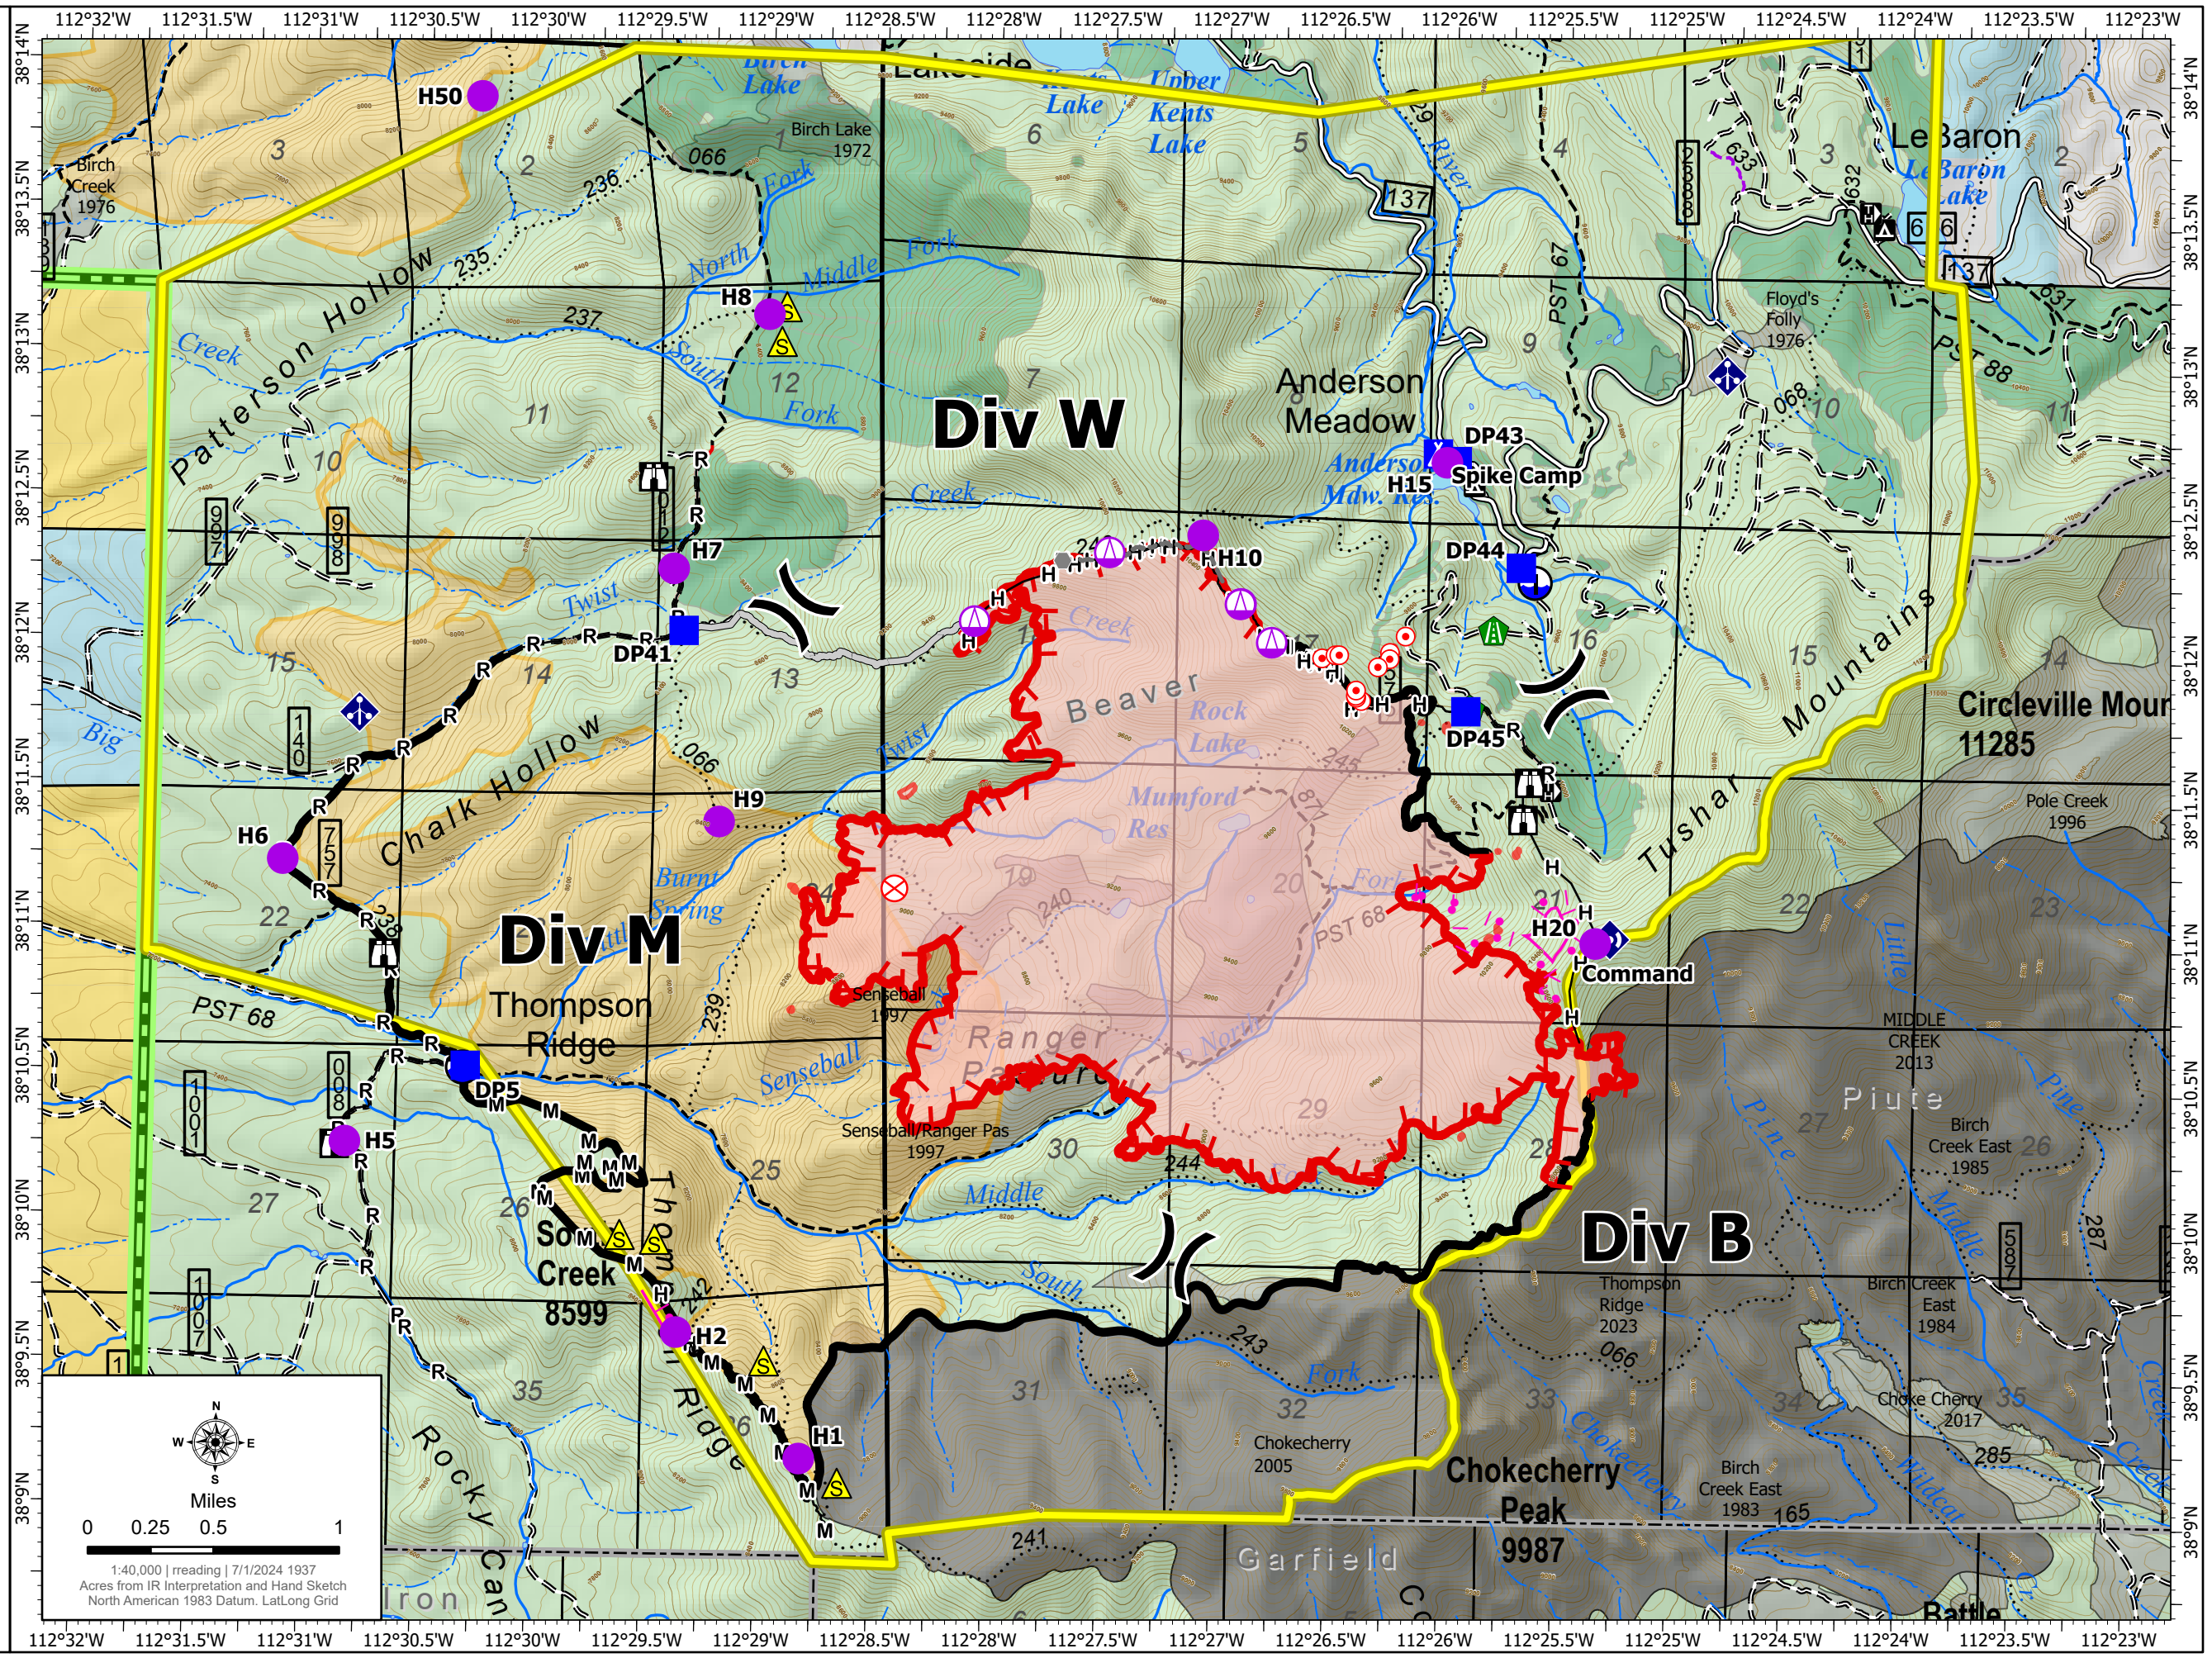

Operations

Little Twist

UTFIF240112

07/02/2024 Day

2876 acres at 07/01/2024 0218

- Helispot
- ▲ Sling Site
-) Division Break
- Drop Point
- ▲ Camp
- 🏠 Lookout
- 🔥 Hot Spot - Spot Fire
- ⊗ Fire Origin
- Other
- 🛠 Road Repair
- 📡 Mobile Weather Unit
- 📡 Repeater
- ⚠ Safety Zone
- 🚚 Draft Site
- H— Completed Hand Line
- M— Completed Mixed Construction Line
- R— Completed Road as Line
- ┌ Planned Burnout
- Access Route
- - - Other
- ▬ Contained
- ▬ Uncontained
- ▬ Wildfire Daily Fire Perimeter
- ▬ Closure Area
- ▬ Prescribed Fire (4,774 acres)
- ▬ Other Treatments
- ▬ Thompson Ridge Fire 2023
- ▬ Fire History
- ▬ County Lines
- ▬ Fishlake National Forest
- ▬ US Forest Service (USFS)
- ▬ Bureau of Land Management (BLM)
- ▬ State
- ▬ Private

1:40,000 | reading | 7/1/2024 1937
Acres from IR Interpretation and Hand Sketch
North American 1983 Datum. Lat/Long Grid